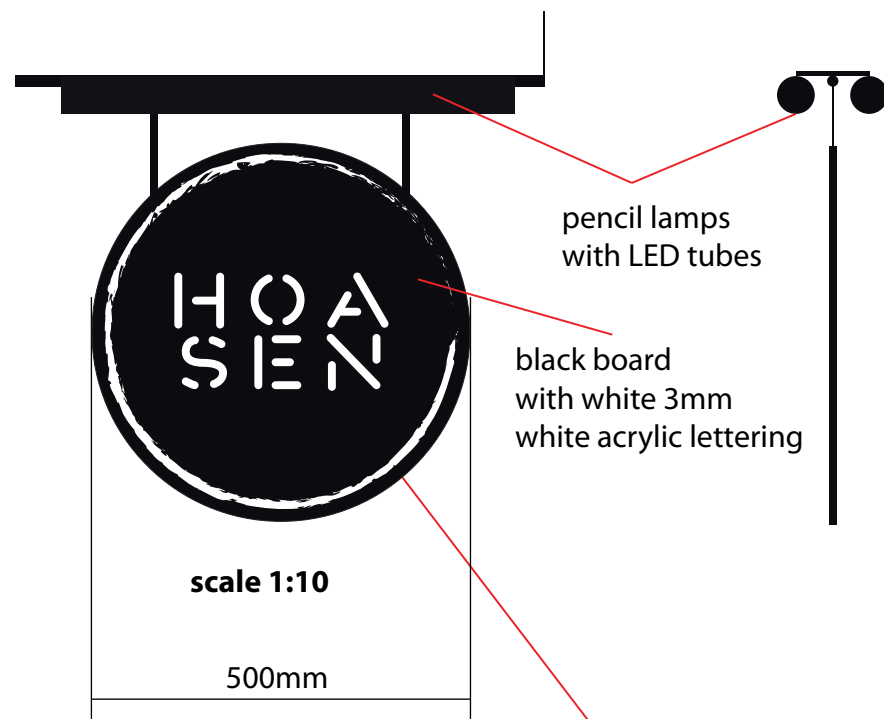

1. Logo HOA SEN made with 10mm white opal acrylic

scale 1:20

2. Solgan 'The art of vietnamese food' made with 10mm pvc foam painted to silk gold, fitted by pins and glue

3. Projection signs dimension 500mm illuminated by pencil lamp