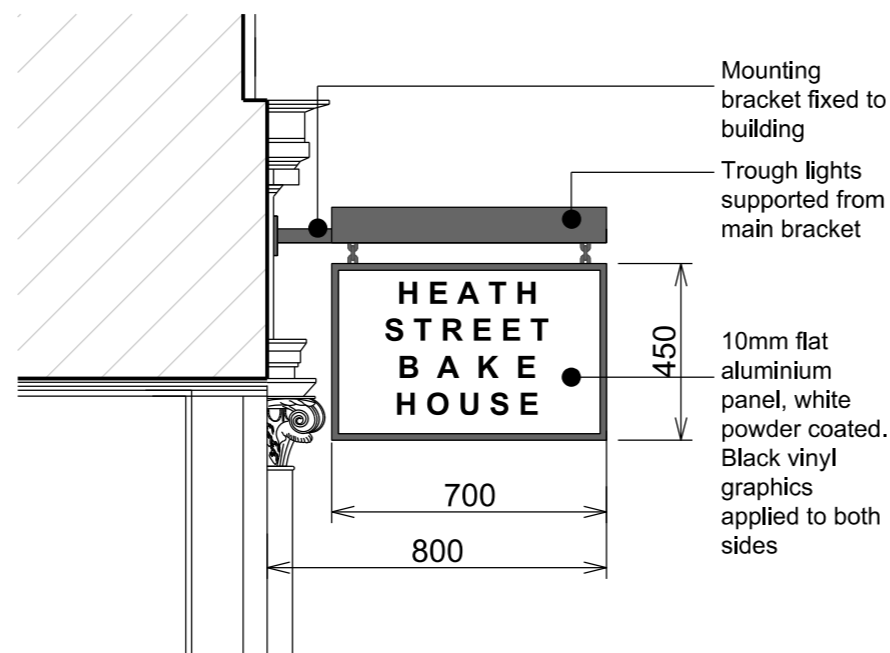

NOTES

Do not scale from drawings

Example images

Projecting sign side elevation

Projecting sign front elevation

Side Elevation

Lighting side elevation

Lighting front elevation

LM

SCALE

1:50

SHEET SIZE

A3

DATE

31-07-2019

REVISION

A

DRAWING NO.

762 - P - 201

SCALE BAR