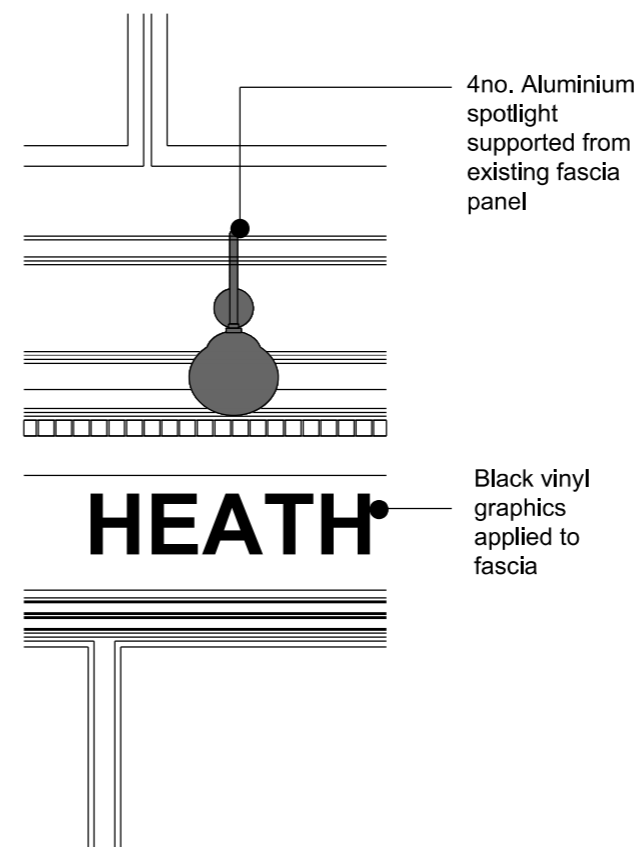

NOTES

Do not scale from drawings

Example images

Projecting sign side elevation

Projecting sign front elevation

Side Elevation

Lighting side elevation

Lighting front elevation

LM

SCALE

1:50

SHEET SIZE

A3

DATE

31-07-2019

REVISION

A

DRAWING NO.

762 - P - 201

SCALE BAR