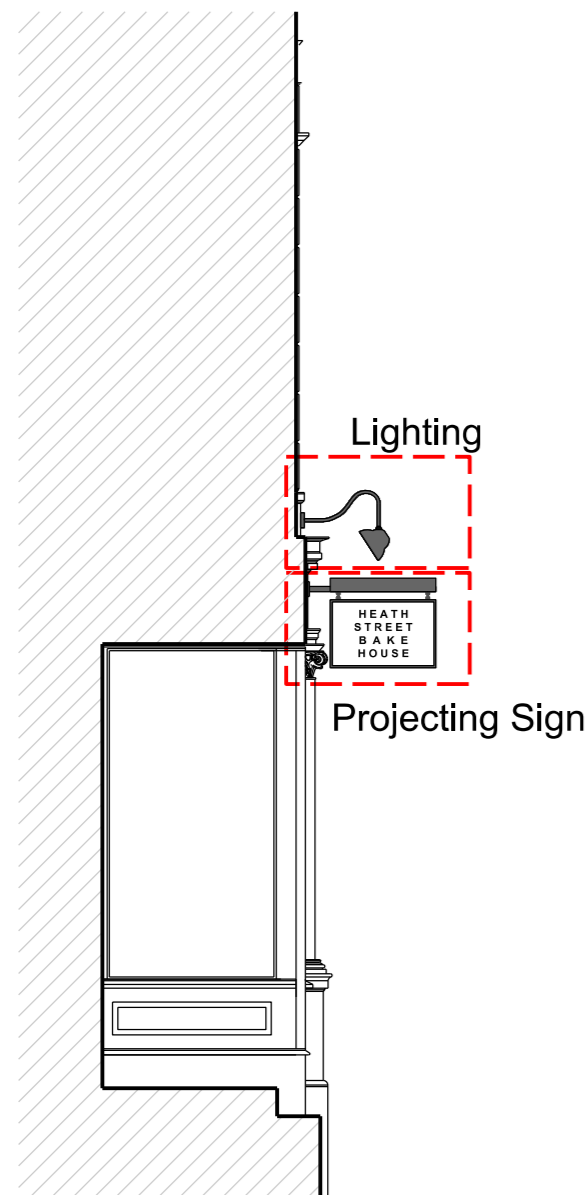

NOTES

Do not scale from drawings

Example images

Projecting sign side elevation

Projecting sign front elevation

Side Elevation

Lighting side elevation

Lighting front elevation

LM

SCALE

1:50

SHEET SIZE

A3

DATE

31-07-2019

REVISION

A

DRAWING NO.

762 - P - 201

SCALE BAR