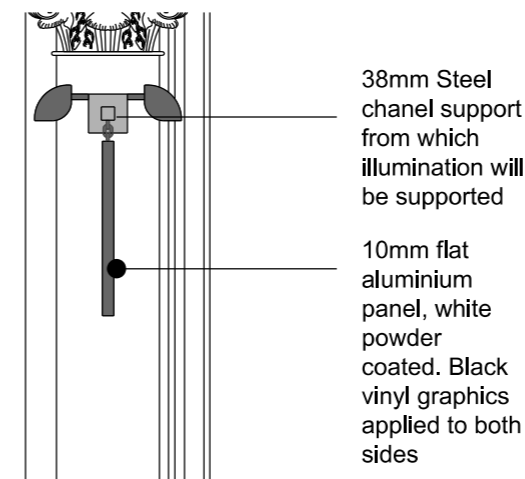

NOTES

Do not scale from drawings

Example images

Projecting sign side elevation

Projecting sign front elevation

Side Elevation

Lighting side elevation

Lighting front elevation

LM

SCALE

1:50

SHEET SIZE

A3

DATE

31-07-2019

REVISION