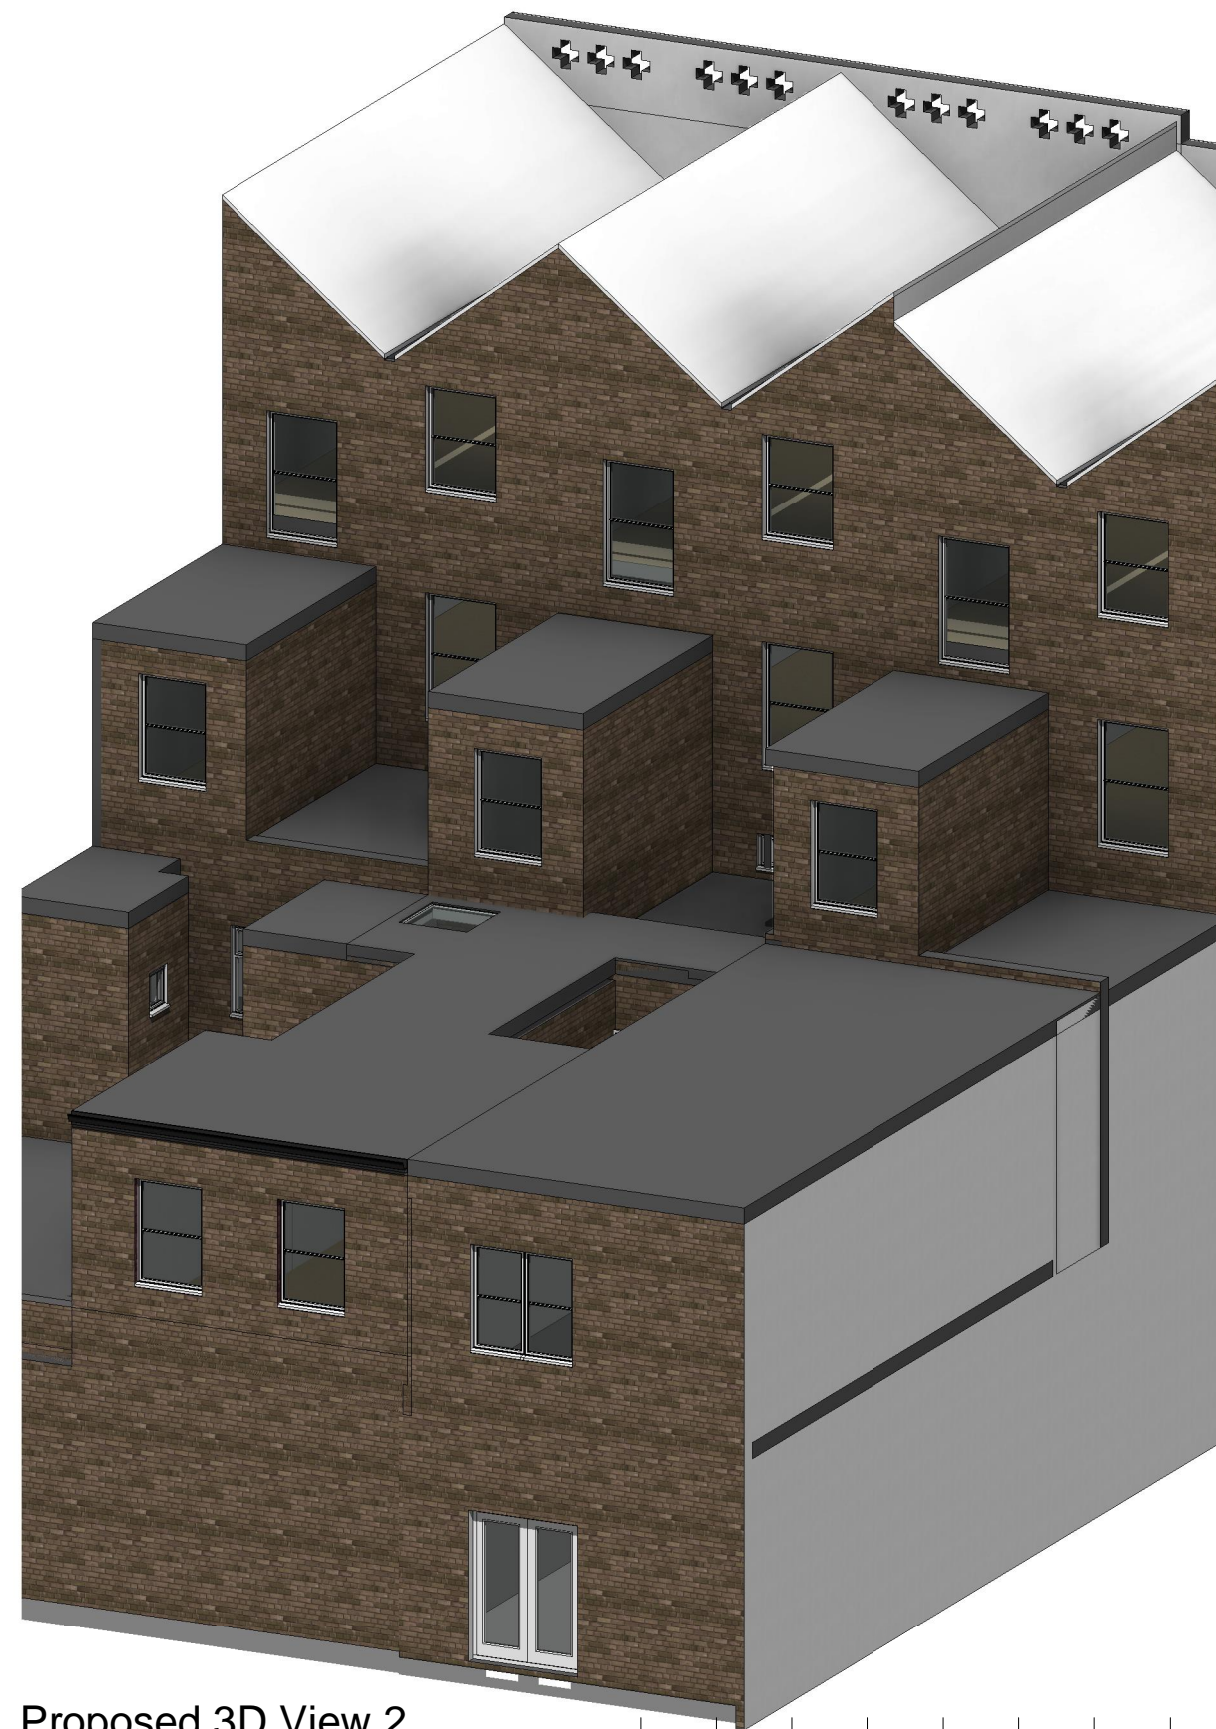

Proposed 3D View 1.

Proposed 3D View 2.

CANOPY PLANNING

OFFICES:- Sutton TEL NO. 020 3632 2690
MOBILE NO: 07956311277 Email:-info@canopyplanning.co.uk

Mr A Dato

Flat 1, 284 Kilburn High
Road
London
NW6 2DB

PROPOSED 3D

Project number	19206
Date	Sep. 2019
Drawn by	SZ
Checked by	Checker

19206/08C

Scale