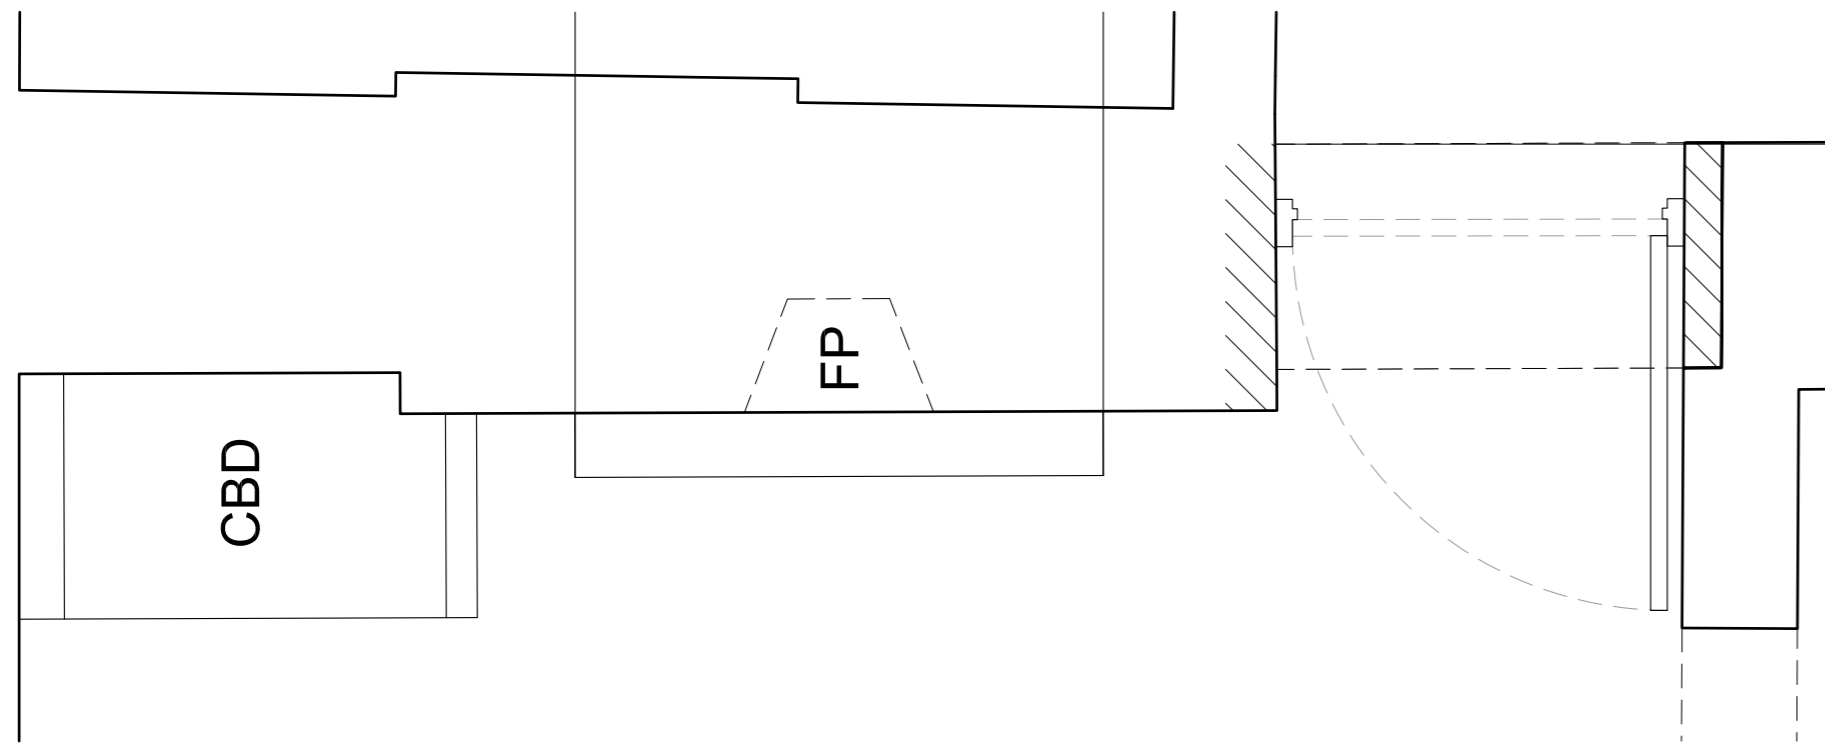

1 NEW JIB DOOR IN LGF DINING ROOM_ELEVATION
1:20@A2

2 NEW JIB DOOR IN GF RECEPTION_ELEVATION
1:20@A2

3 NEW JIB DOOR IN LGF DINING ROOM_PLAN
1:20@A2

4 NEW JIB DOOR IN GF RECEPTION_PLAN
1:20@A2

11 PARK VILLAGE WEST
REGENTS PARK
LONDON NW1 4AE

JIB DOOR DETAILS

DWG No: 11PVV/P401

SCALE: 1 - 20 @ A2

DATE: MAY 2018

BELSIZE ARCHITECTS

48 PARKHILL ROAD, LONDON, NW3 2YP
T: 020 7482 4420
E: MAIL@BELSIZEARCHITECTS.COM

© COPYRIGHT
NOT TO BE REPRODUCED OR USED
WITHOUT PERMISSION