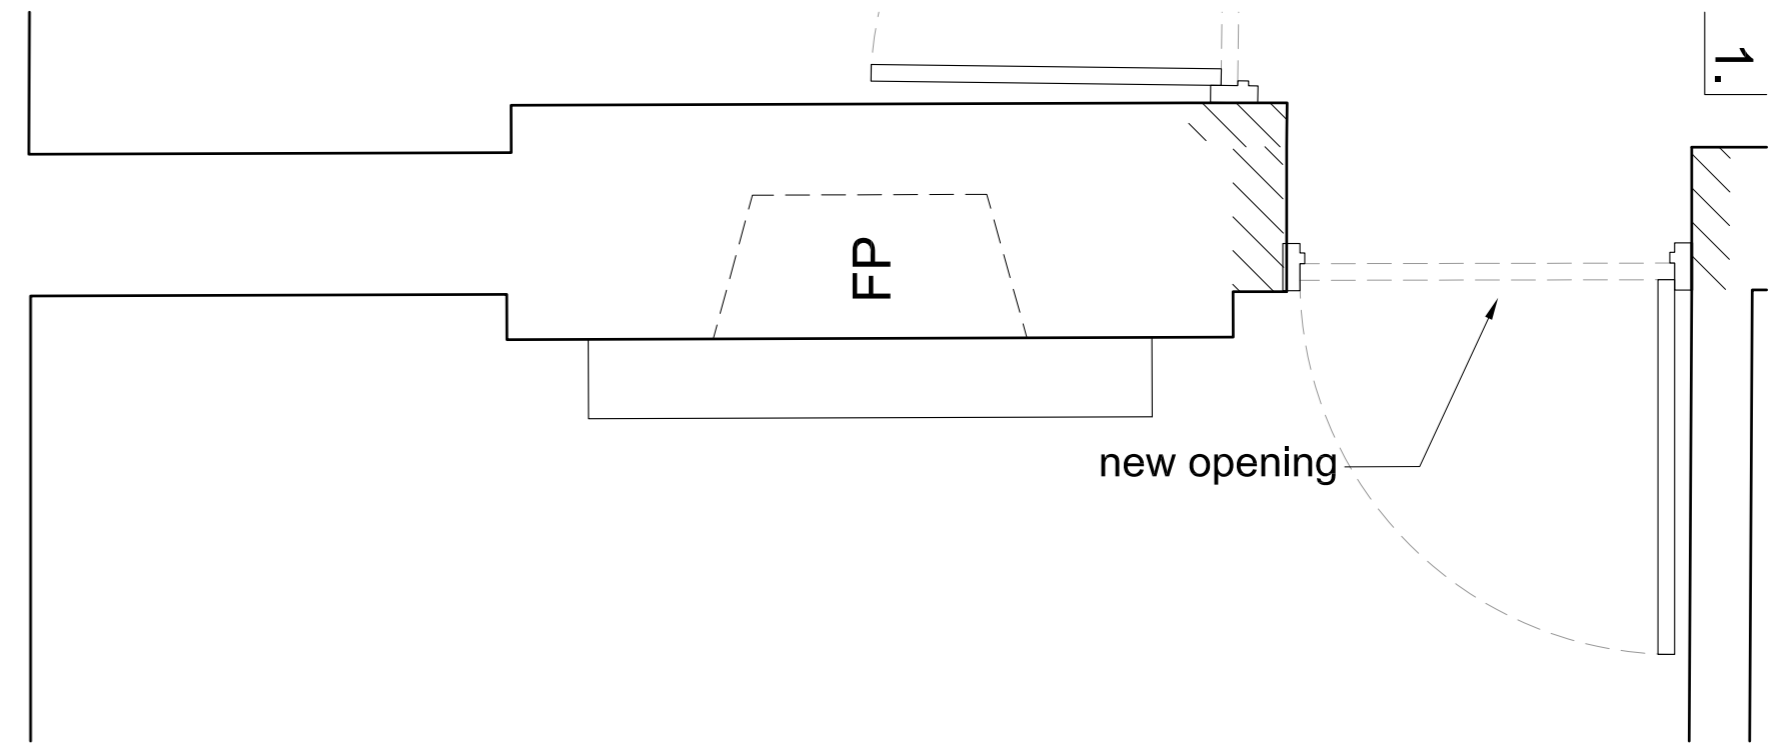

1 NEW JIB DOOR IN LGF DINING ROOM_ELEVATION
1:20@A2

2 NEW JIB DOOR IN GF RECEPTION_ELEVATION
1:20@A2

3 NEW JIB DOOR IN LGF DINING ROOM_PLAN
1:20@A2

4 NEW JIB DOOR IN GF RECEPTION_PLAN
1:20@A2

11 PARK VILLAGE WEST
REGENTS PARK
LONDON NW1 4AE

JIB DOOR DETAILS

DWG No: 11PVV/P401

SCALE: 1 - 20 @ A2

DATE: MAY 2018

BELSIZE ARCHITECTS

48 PARKHILL ROAD, LONDON, NW3 2YP
T: 020 7482 4420
E: MAIL@BELSIZEARCHITECTS.COM

© COPYRIGHT
NOT TO BE REPRODUCED OR USED
WITHOUT PERMISSION