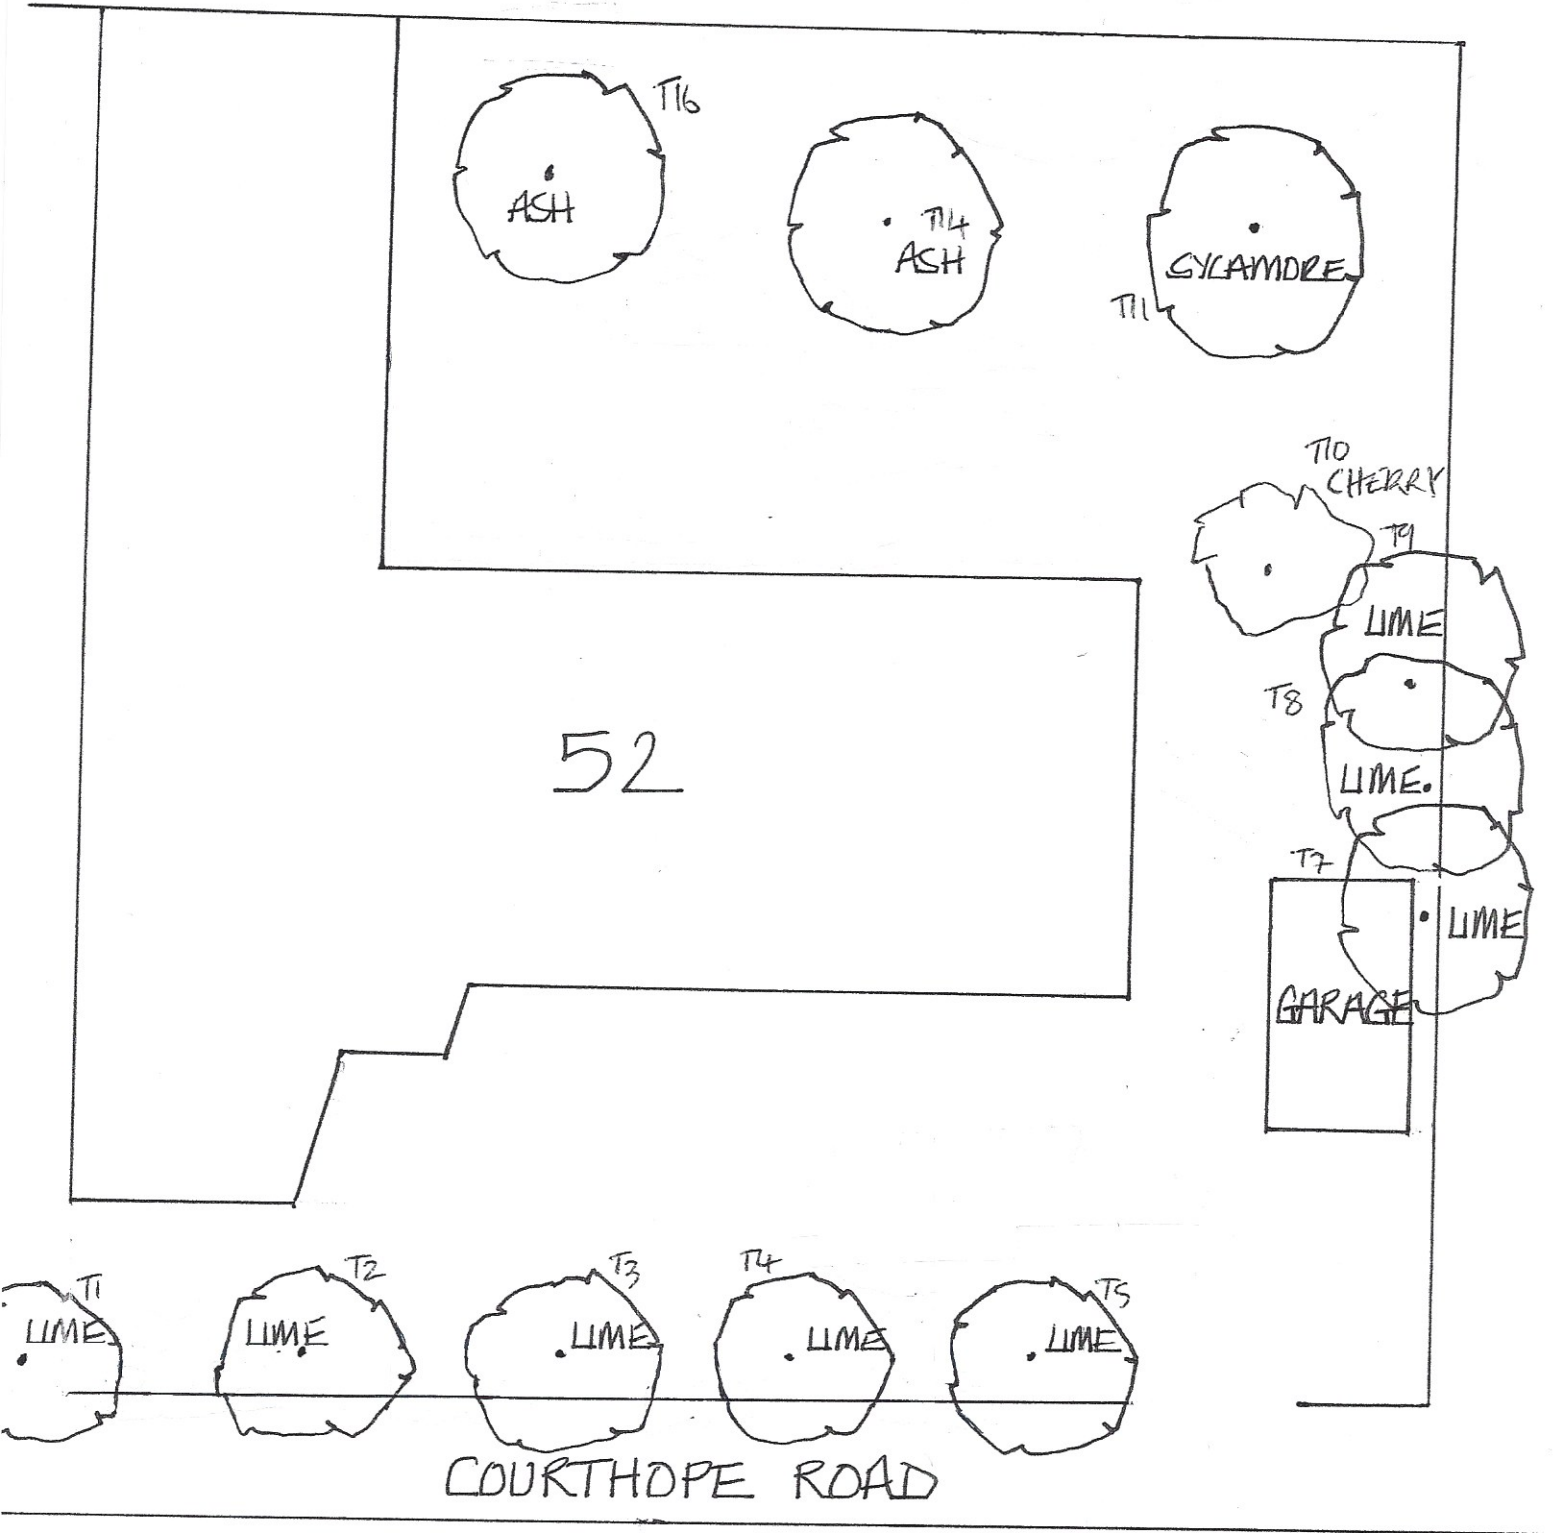

LONDON,

N11 2LE

CUSTOM CUTTERS TREE SPECIALISTS  
TREE SURVEY PLAN

SITE PLAN -

OLD HALLOWS HOUSE, 52 COURTHORPE ROAD, LONDON, NW2 2LD

Map not to scale

PREPARED BY M. FOSTER — OCT 19