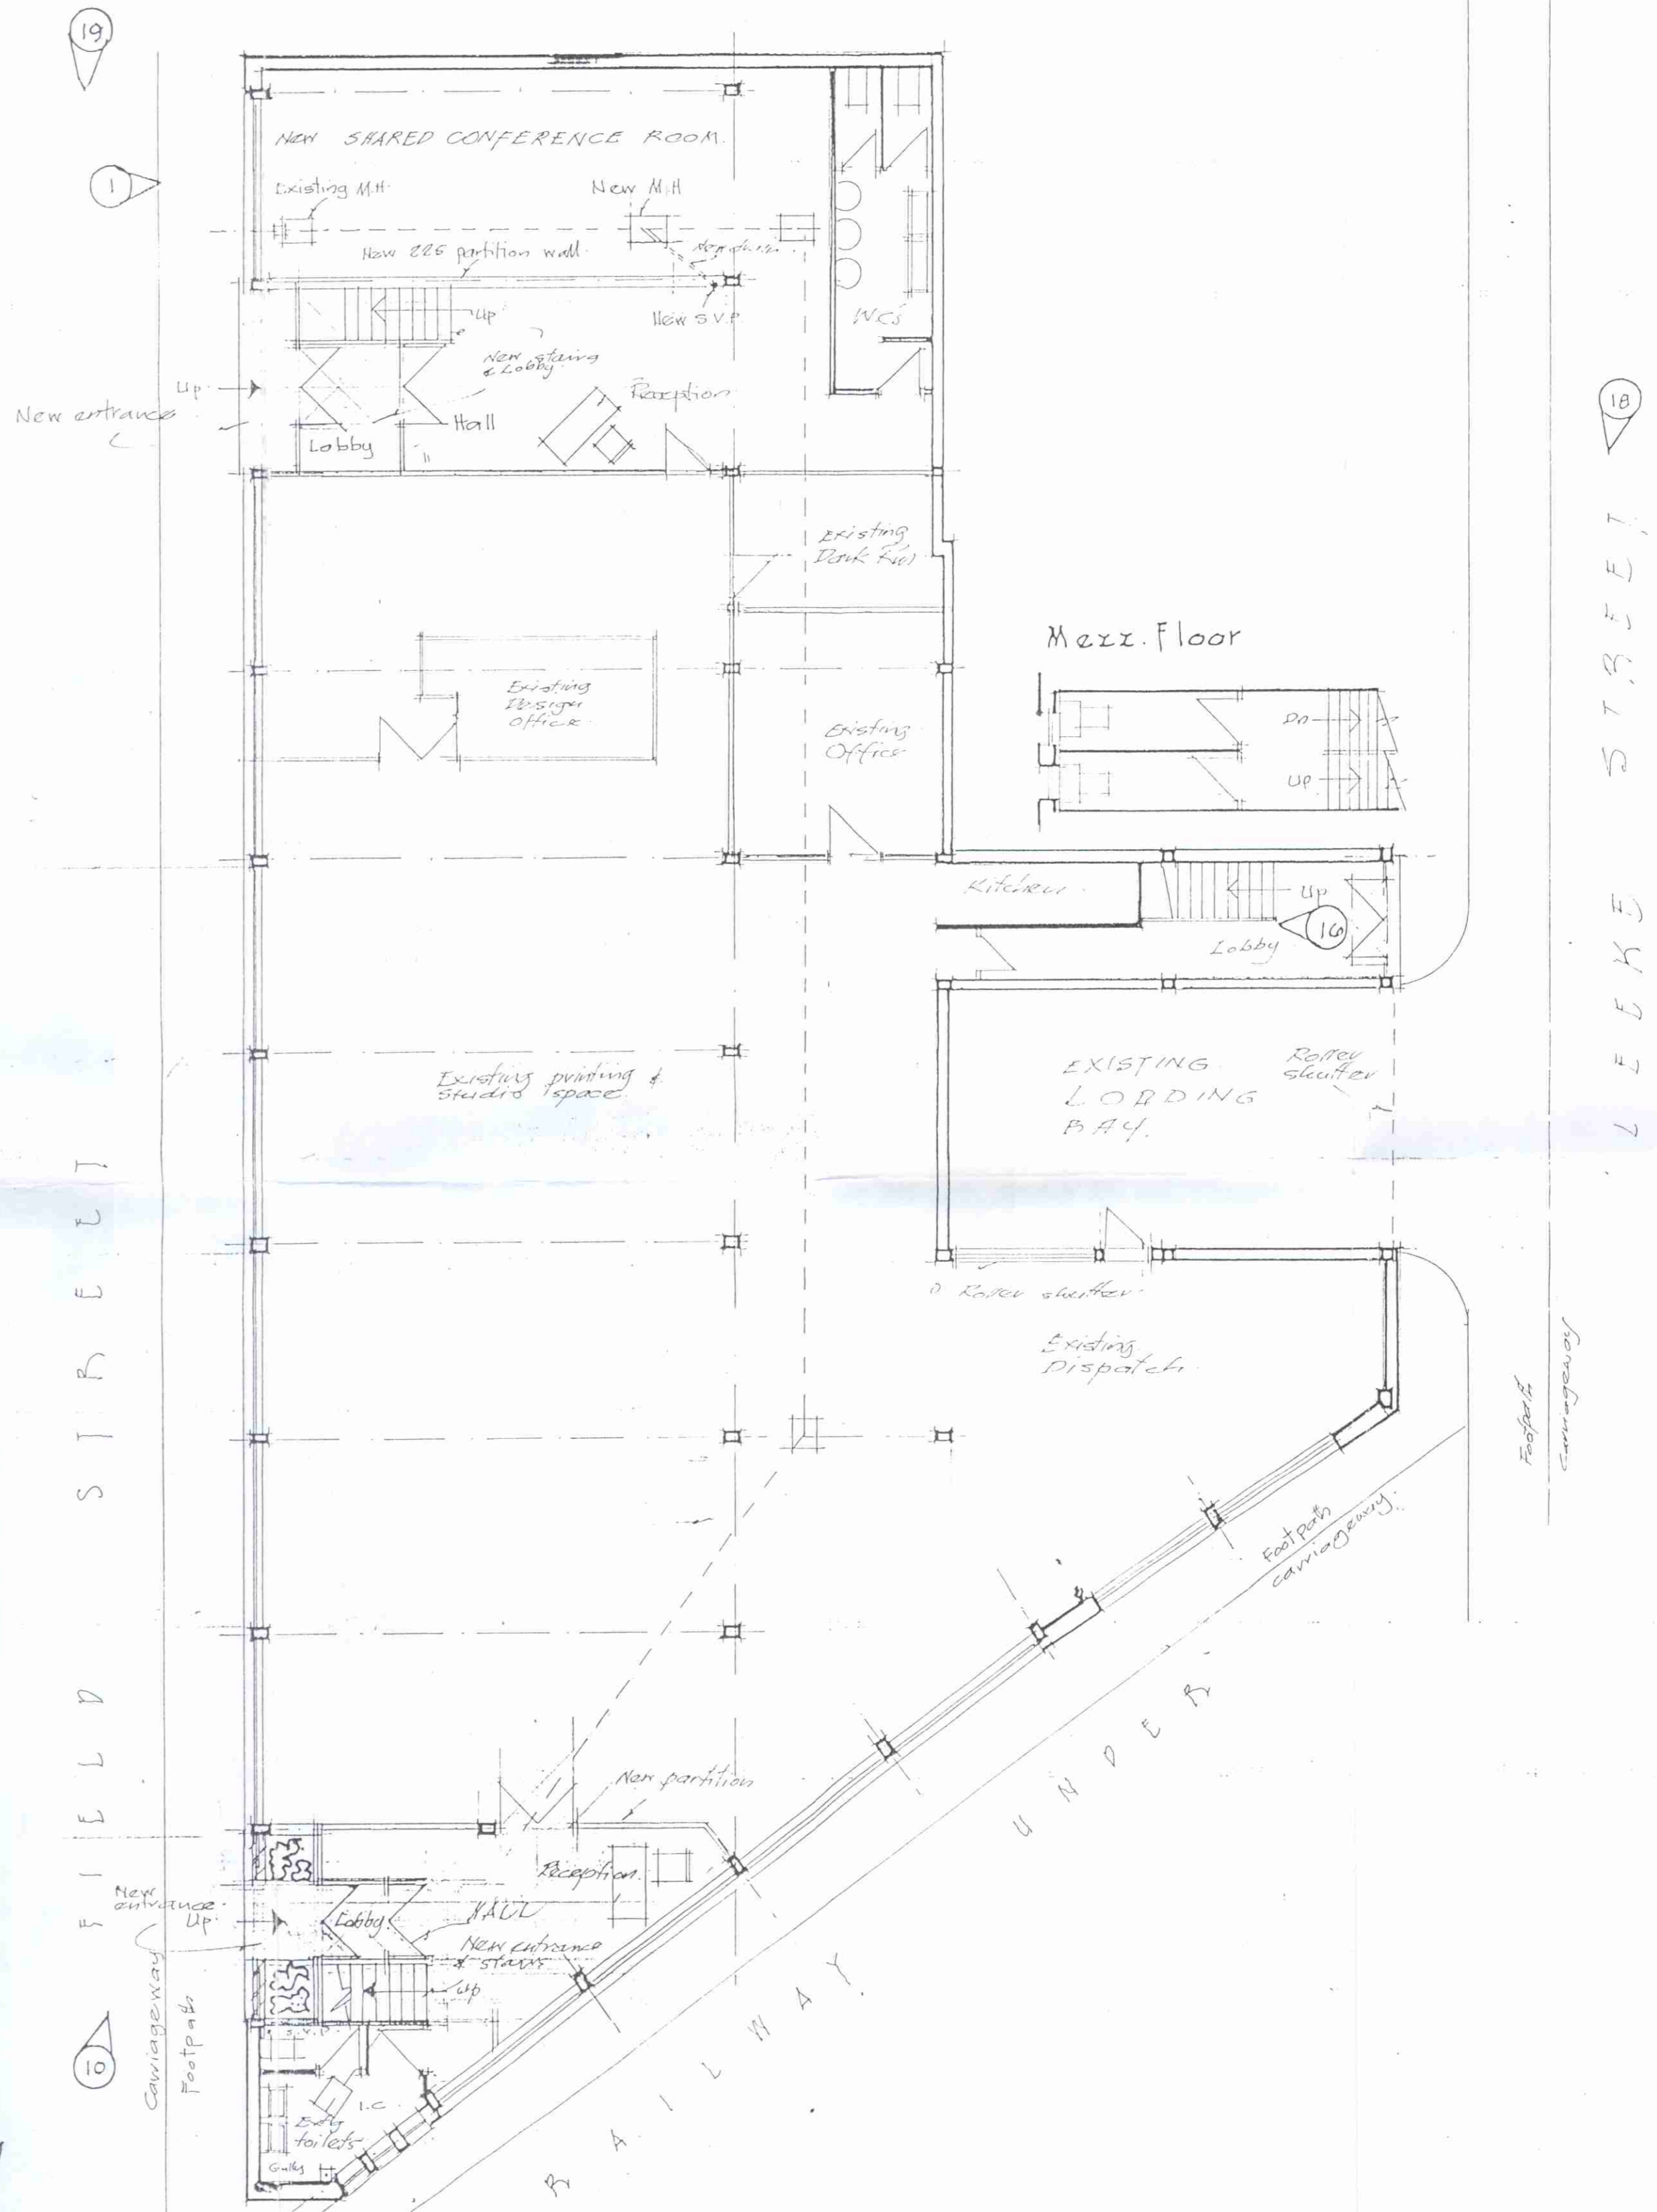

FIRST FLOOR

GROUND FLOOR

Photograph, number and viewpoint.

LEEKE STREET

FIELD STREET

P9704023

LONDON BOROUGH OF CAMDEN
TOWN AND COUNTRY PLANNING ACTS
03 JUL 1997
PLANS APPROVED
ON BEHALF OF THE COUNCIL

| | | |
|--------------------|-------------------|----------------|
| Date 27.3.92 | Drawn by W.D.S | Revision - |
| Scale As shown. | Job No. 9203 | Drawn No. 1 |

Proposed extension for:
VAIL PRINTERS LTD,
14, LEEKE STREET,
KING'S CROSS ROAD
LONDON, WC1X 9HU

Floor plans.