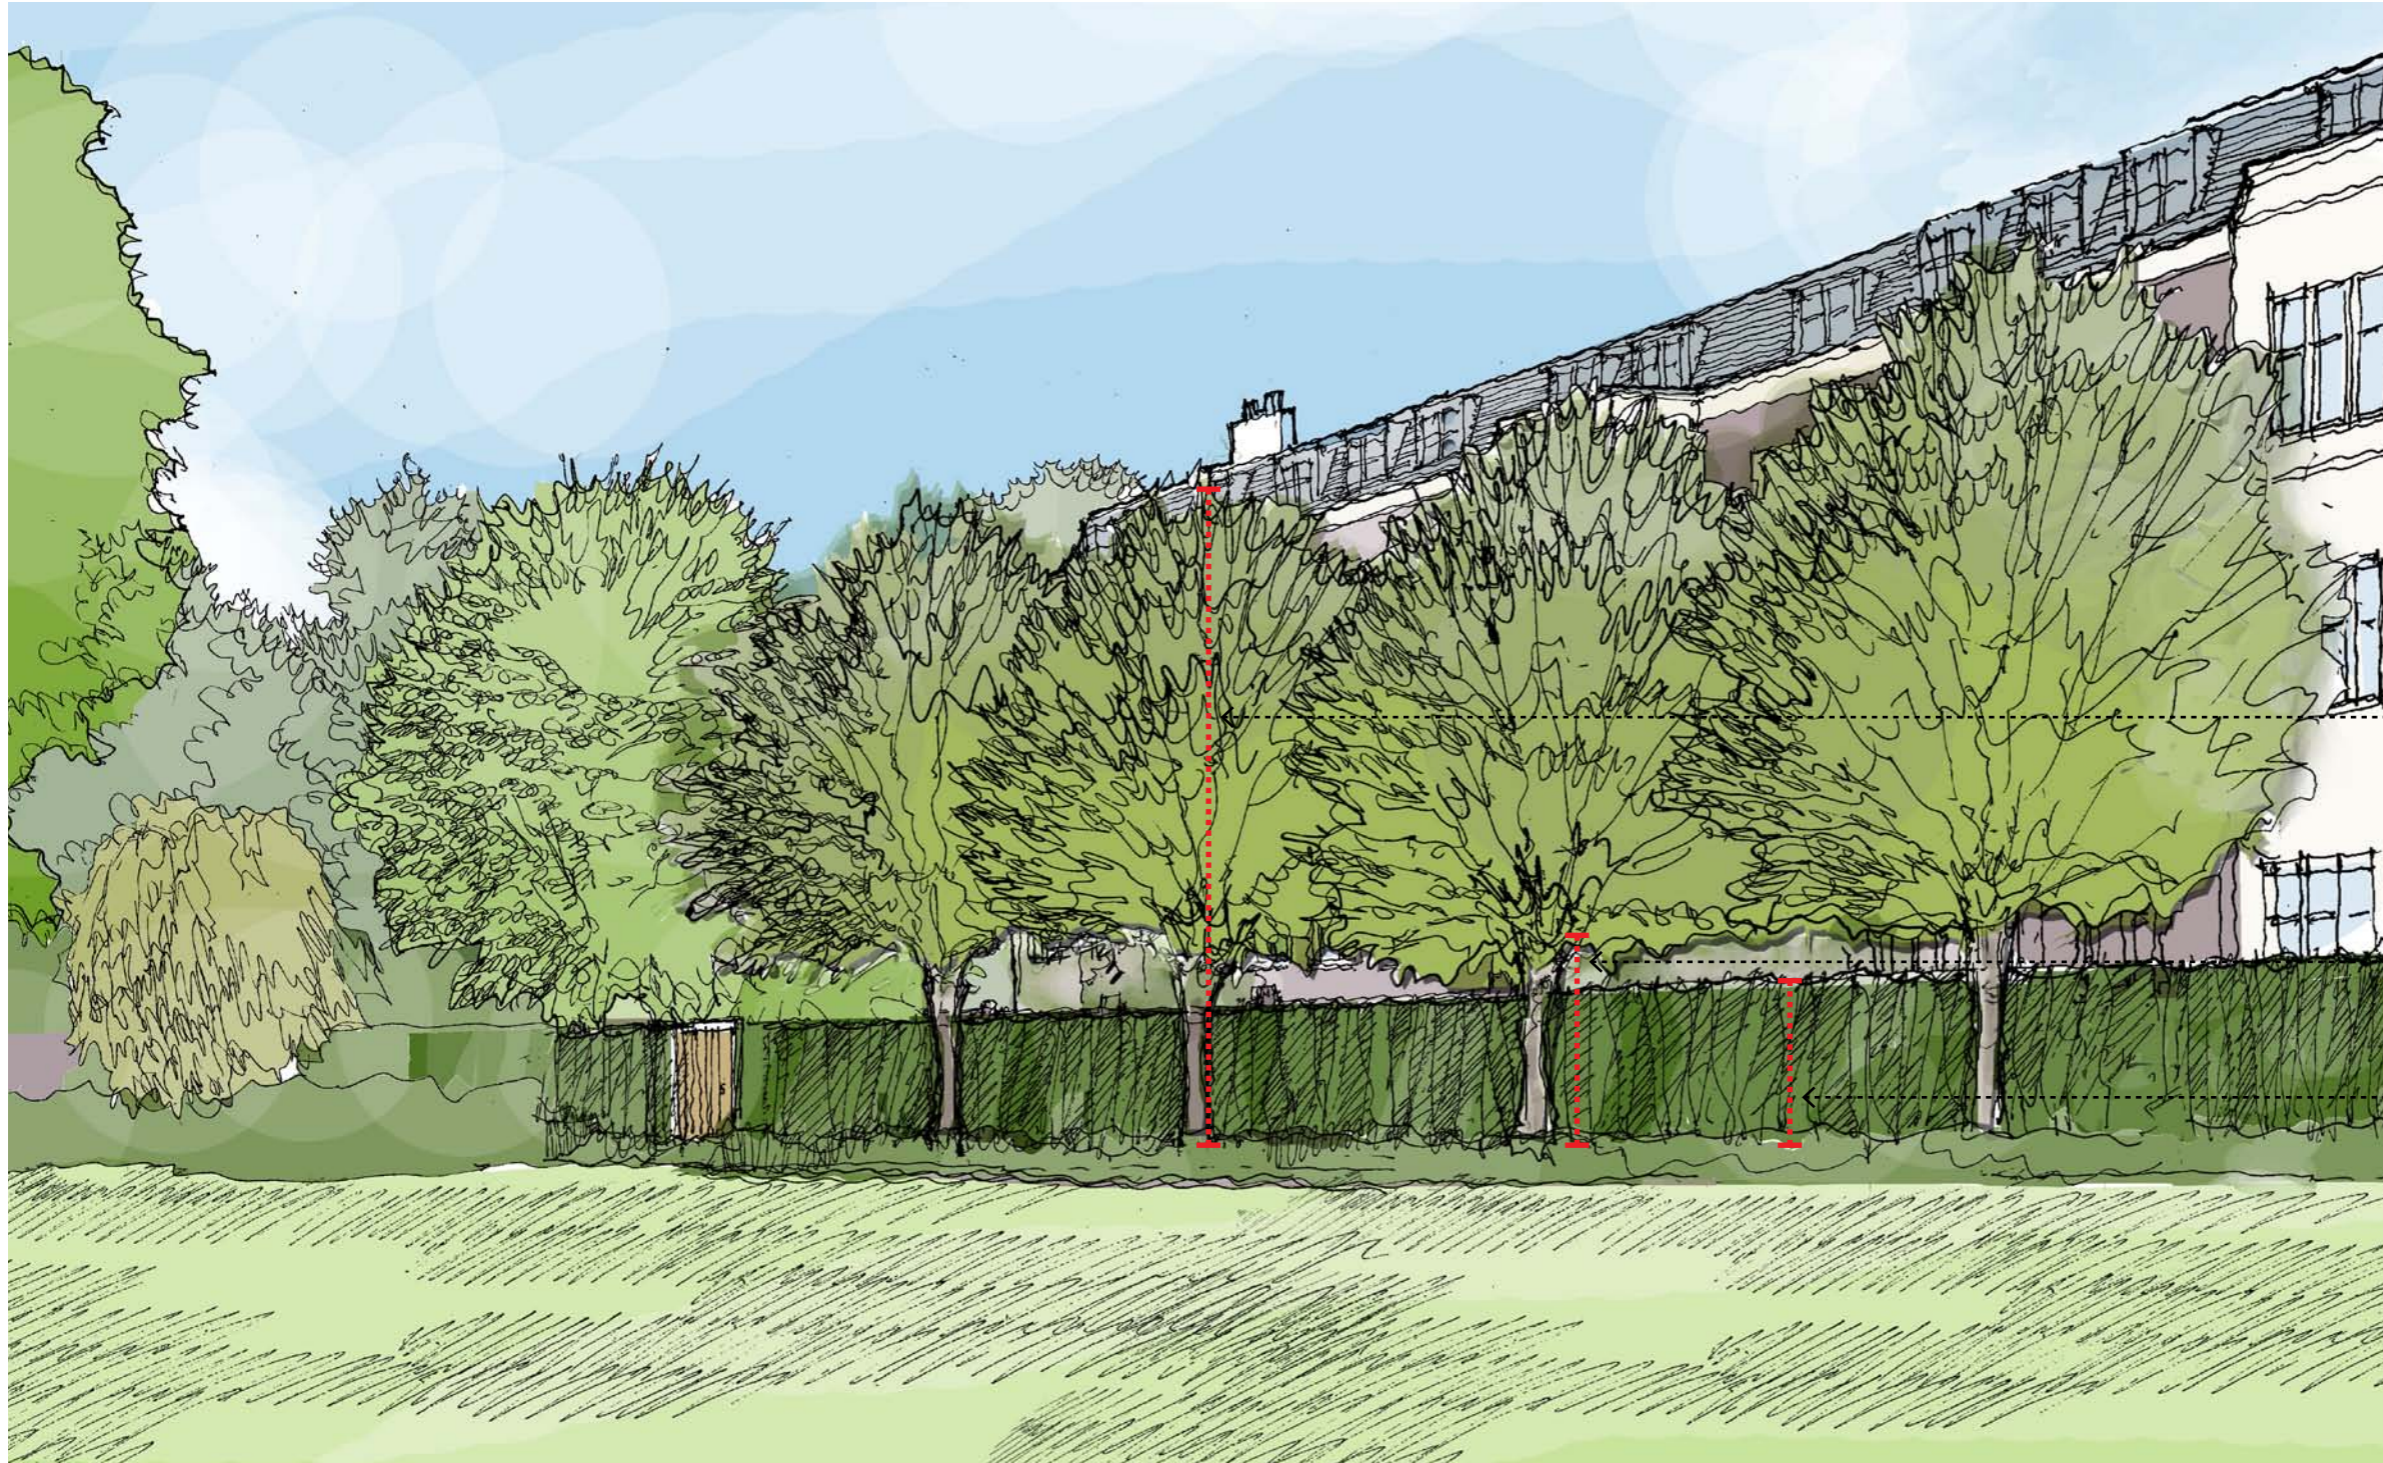

# Whitestone House

TREE REPLACEMENT PLANTING STRATEGY

RSL\_RP\_2236\_Whitestone House\_01

September 2019

Revision A

FOR INFORMATION

**R A N D L E   S I D D E L E Y**

LANDSCAPE ARCHITECTURE & CONSTRUCTION

# LANDSCAPE DESIGN PROPOSAL

## PERSPECTIVE SKETCH

8 METER HEIGHT TREE

CLEAR STEM -  
2.5-3M HEIGHT

EVERGREEN HEDGE -  
2.5M HEIGHT

R A N D L E   S I D D E L E Y

LANDSCAPE ARCHITECTURE & CONSTRUCTION