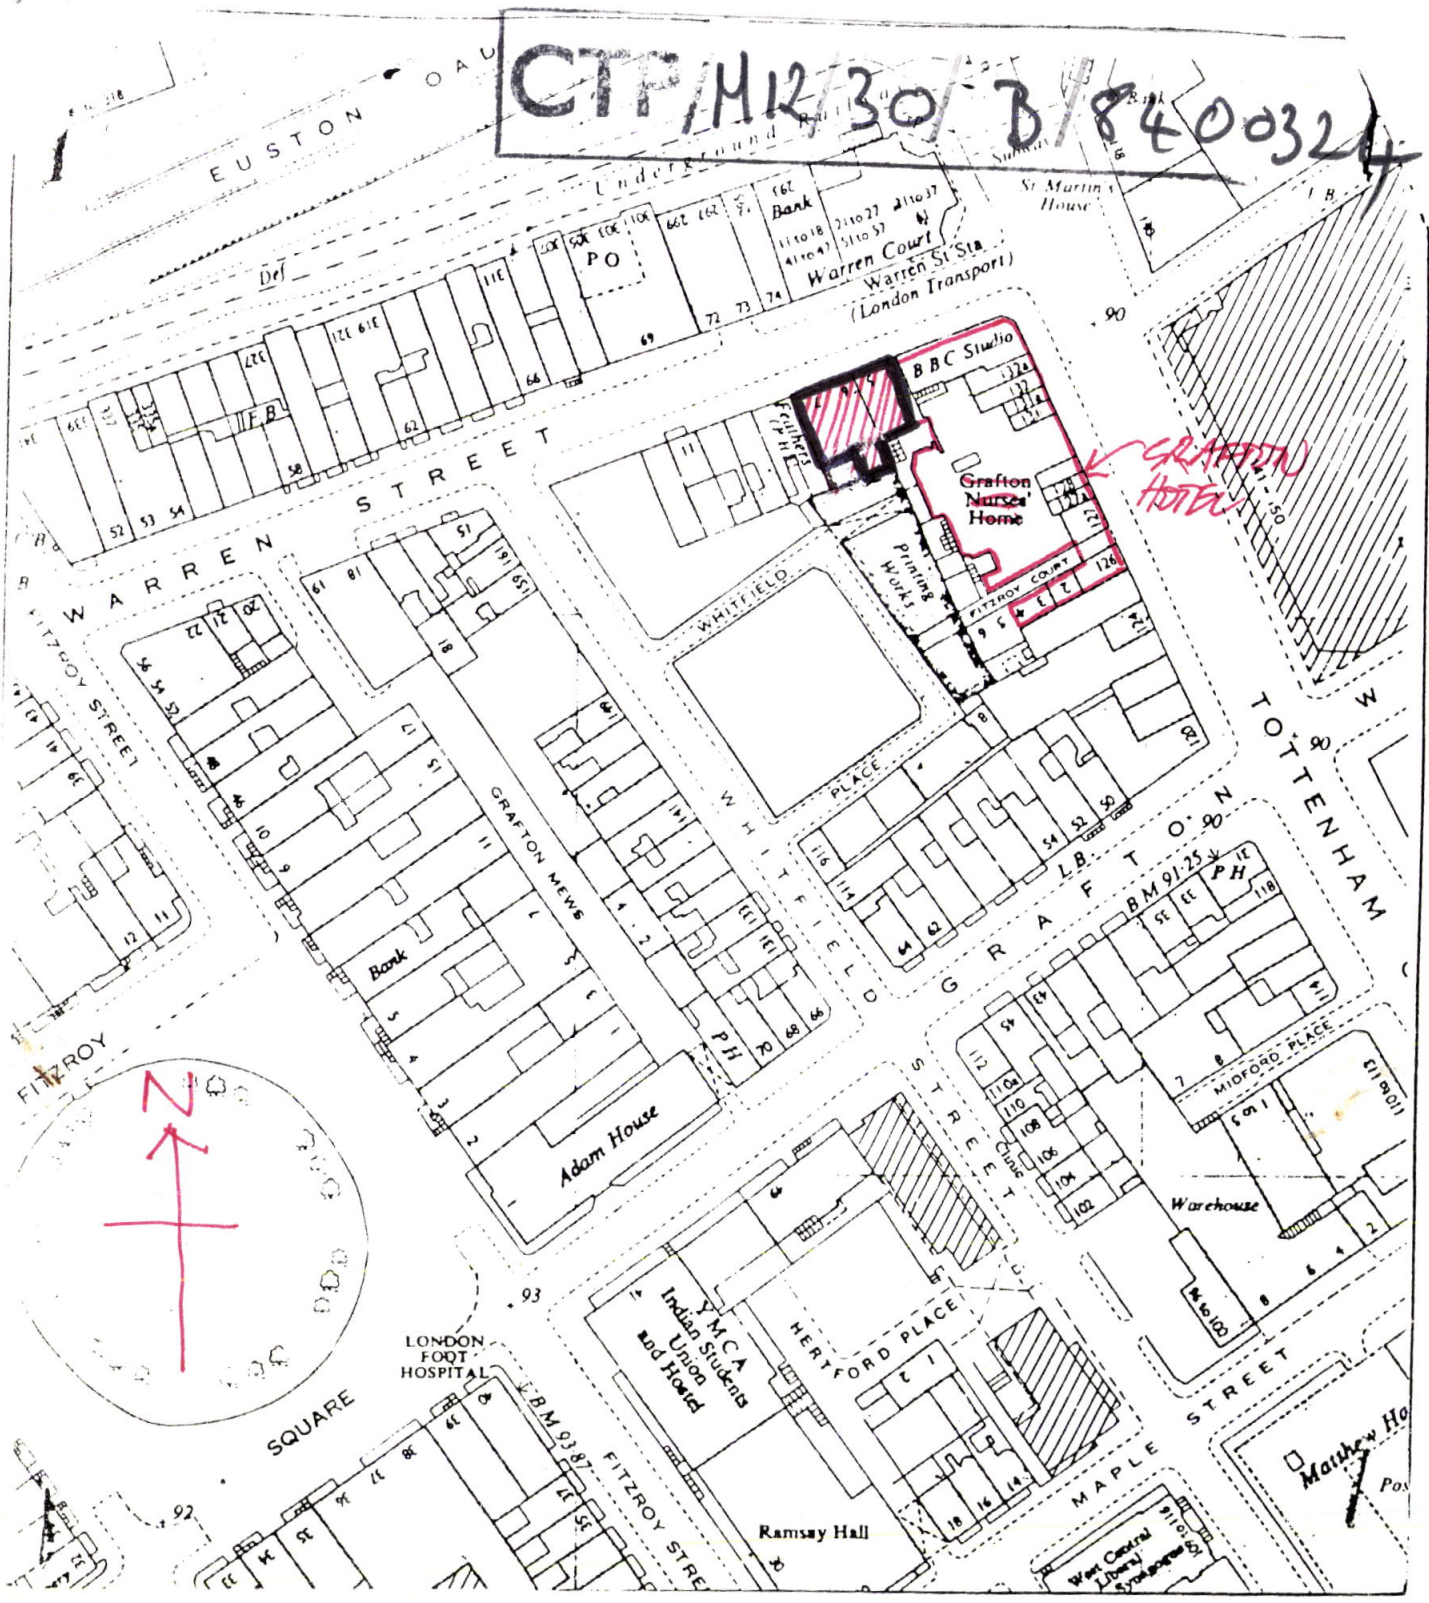

CTP/M12/30/B/8400324

London Borough of Camden
Town and Country Planning Act 1971 (sections 36 & 37)

SCALE 1/1250