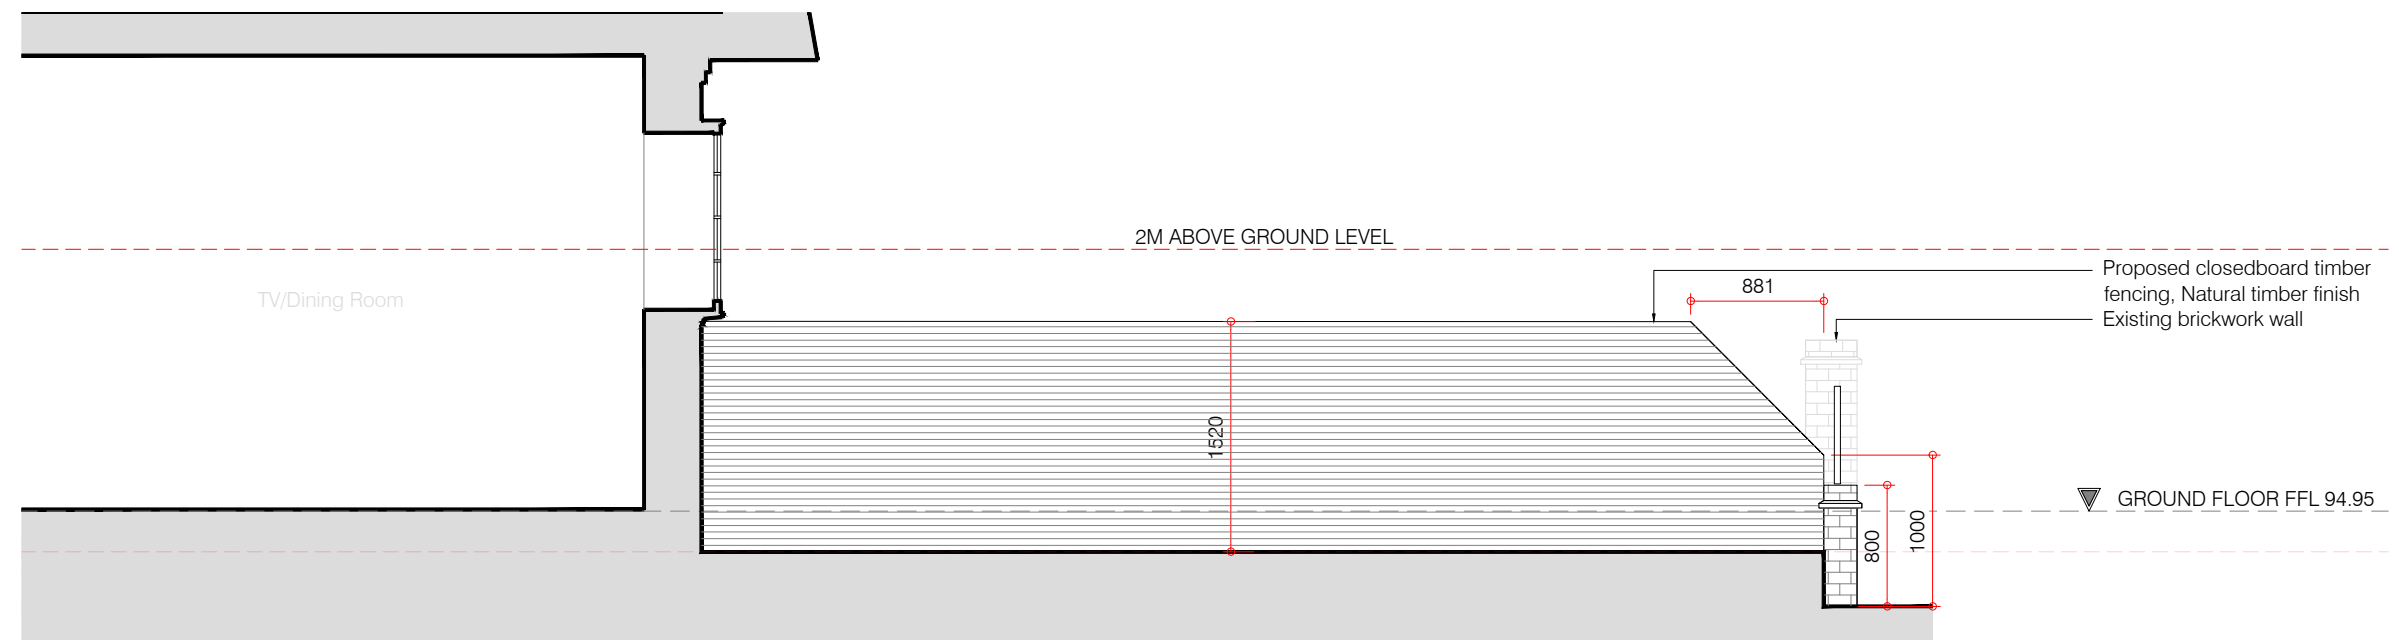

Elevation A

Elevation B

KEY PLAN

<p>Rev:    Comments:    By:    Date:</p>				<p><b>PLANNING</b></p>		<p>kyson<sup>+</sup></p>	
<p>Client: Rebecca Bard</p>				<p>Studio 28 Scrutton Street London UK EC2A 4RP</p>		<p>T: +44(0) 20 7247 2462 E: enquiries@kyson.co.uk W: www.kyson.co.uk</p>	
<p>Project Title: 7 Oakhill Avenue, Hampstead, NW3 7RD</p>				<p>Drawing Title: Proposed South Side Elevations</p>		<p>Project No.:    Drawing No.:    Revision:</p>	
<p>Scale:    Date:    Drawn:    Checked:</p>				<p>1:50@A3    Oct 19    JE    KK/PH</p>		<p>536-17    3001    -</p>	
<p><small>Do not scale this drawing. All dimensions must be checked on site. All rights reserved. No reproduction in any material form is permitted without consent.</small></p>							