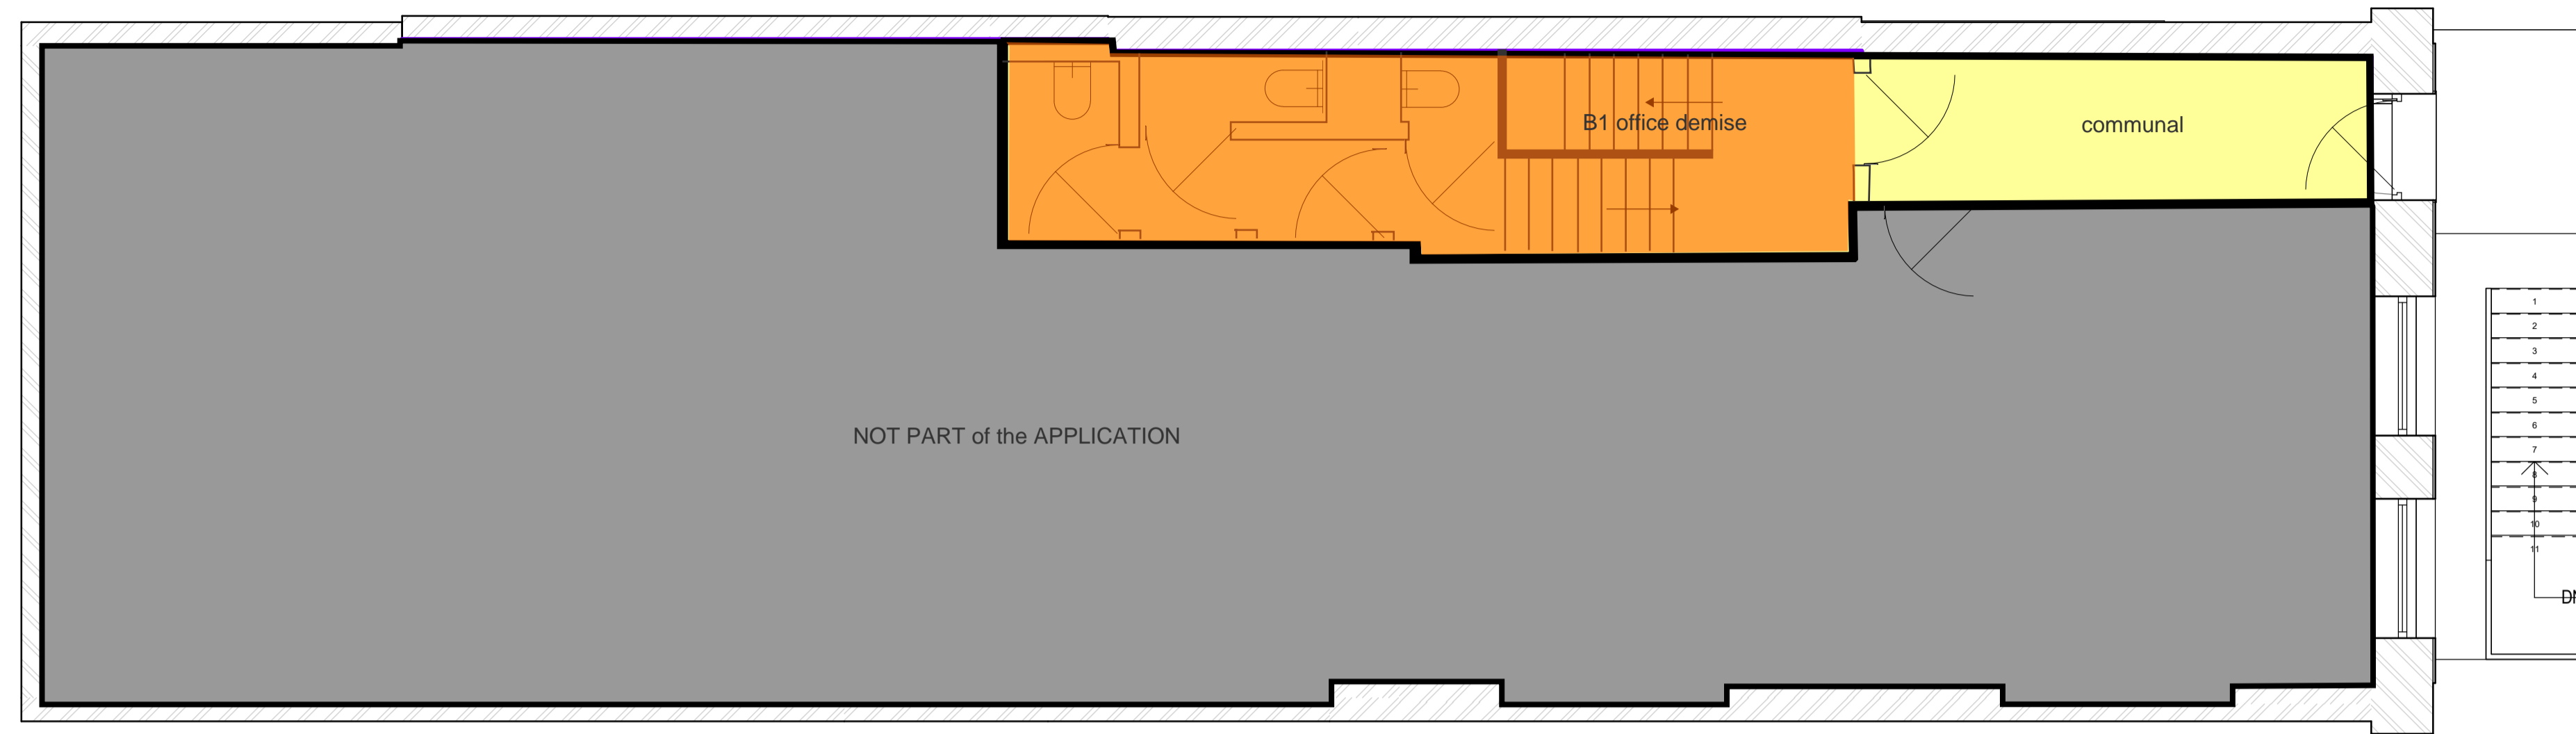

GROUND FLOOR

FIRST FLOOR

SITE MAP 1:1250

PROJECT TITLE:	
70 CHARLOTTE STREET, W1	
DRAWING TITLE:	
EXISTING GROUND AND FIRST FLOOR	
SCALE: 1:50@a1	DATE: Sept 19
DRAWING NUMBER:	REV:
70_001	

GROUND FLOOR

FIRST FLOOR

PROJECT TITLE:	
70 CHARLOTTE STREET, W1	
DRAWING TITLE:	
PROPOSED GROUND AND FIRST FLOOR	
SCALE: 1:50@a1	DATE: Sept 19
DRAWING NUMBER:	REV:
70_002	