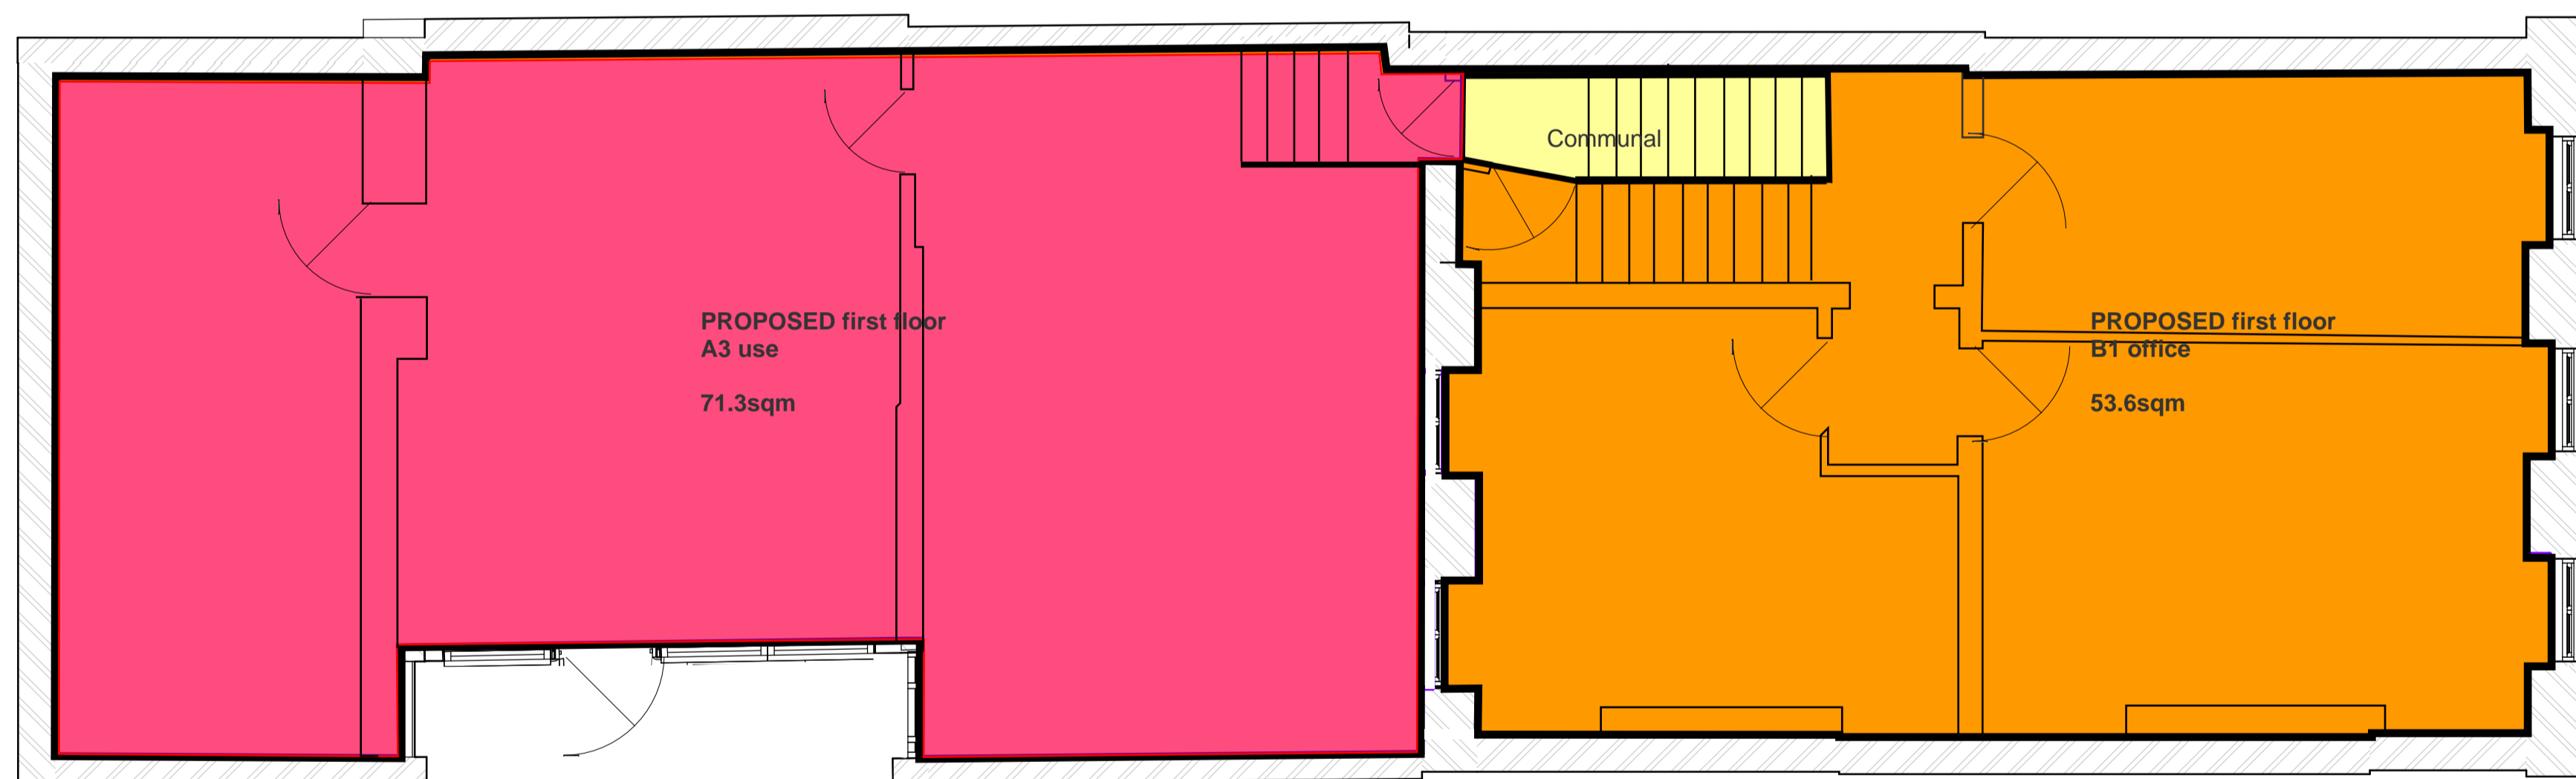

GROUND FLOOR

FIRST FLOOR

SITE MAP 1:1250

PROJECT TITLE:	
70 CHARLOTTE STREET, W1	
DRAWING TITLE:	
EXISTING GROUND AND FIRST FLOOR	
SCALE: 1:50@a1	DATE: Sept 19
DRAWING NUMBER:	REV:
70_001	

GROUND FLOOR

FIRST FLOOR

PROJECT TITLE:	
70 CHARLOTTE STREET, W1	
DRAWING TITLE:	
PROPOSED GROUND AND FIRST FLOOR	
SCALE: 1:50@a1	DATE: Sept 19
DRAWING NUMBER:	REV:
70_002	