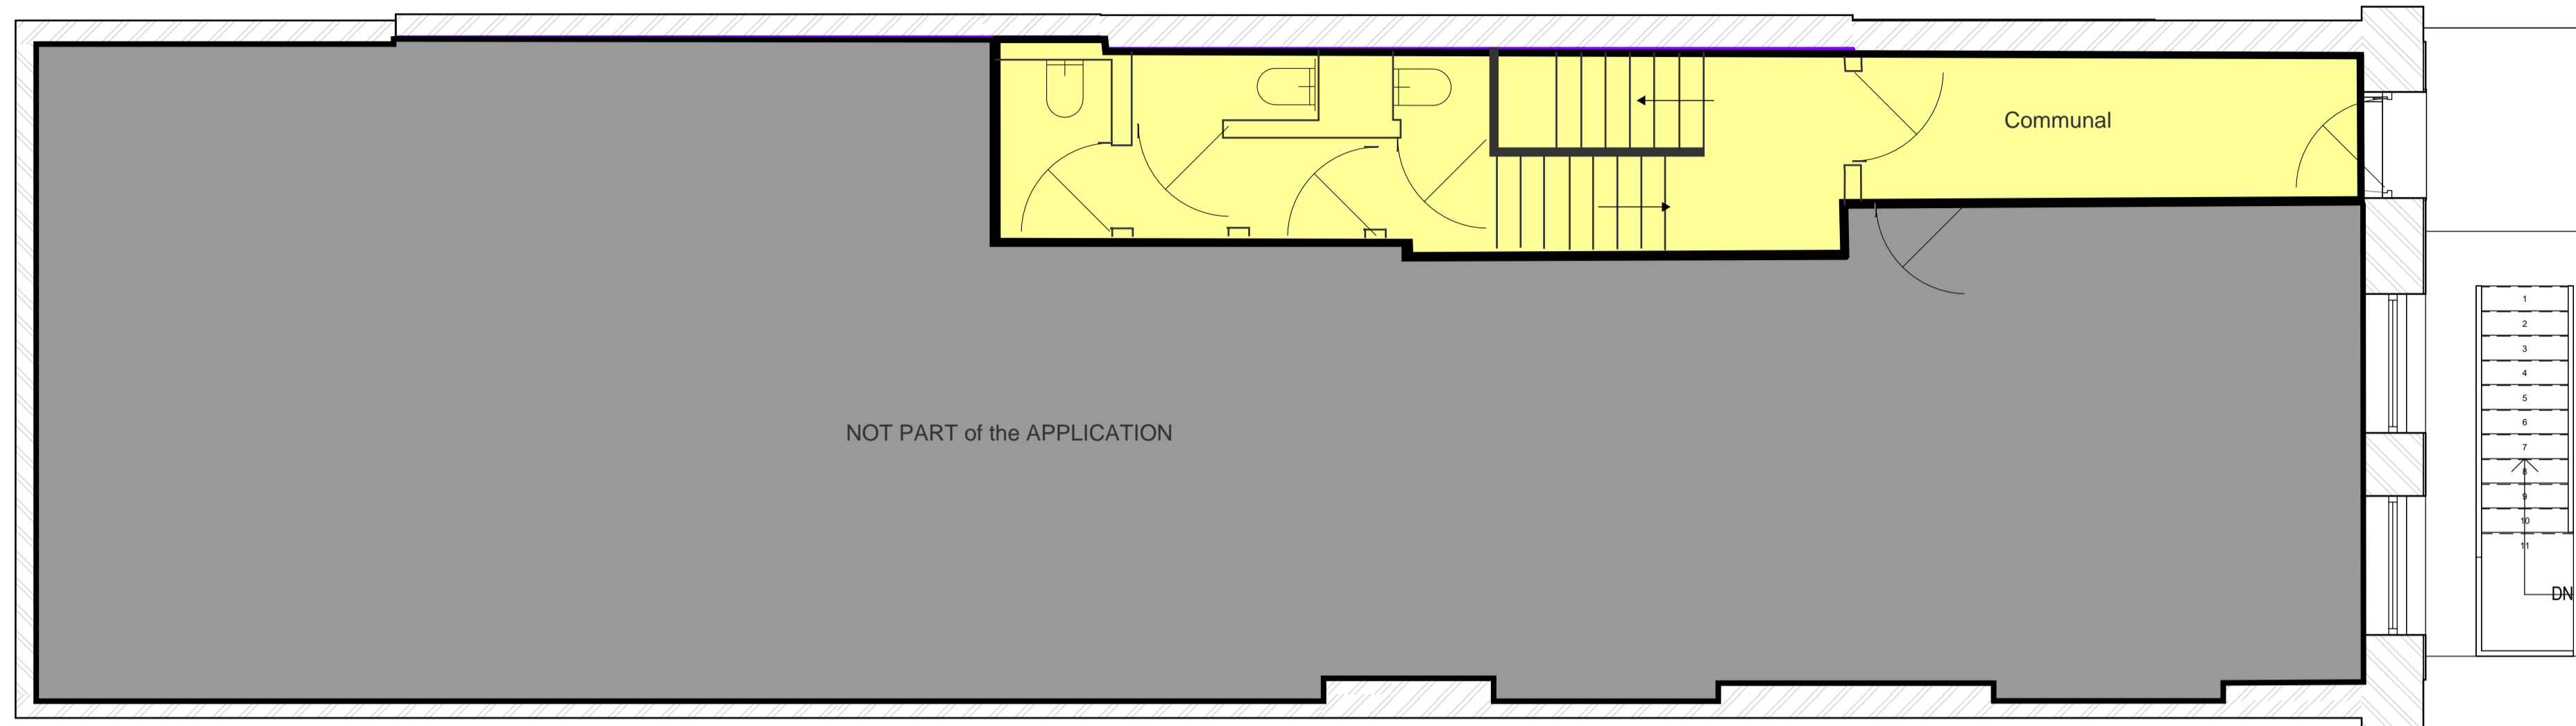

GROUND FLOOR

FIRST FLOOR

SITE MAP 1:1250

PROJECT TITLE:	
70 CHARLOTTE STREET, W1	
DRAWING TITLE:	
EXISTING GROUND AND FIRST FLOOR	
SCALE: 1:50@a1	DATE: Sept 19
DRAWING NUMBER:	REV:
70_001	

GROUND FLOOR

FIRST FLOOR

PROJECT TITLE:	
70 CHARLOTTE STREET, W1	
DRAWING TITLE:	
PROPOSED GROUND AND FIRST FLOOR	
SCALE: 1:50@a1	DATE: Sept 19
DRAWING NUMBER:	REV:
70_002	