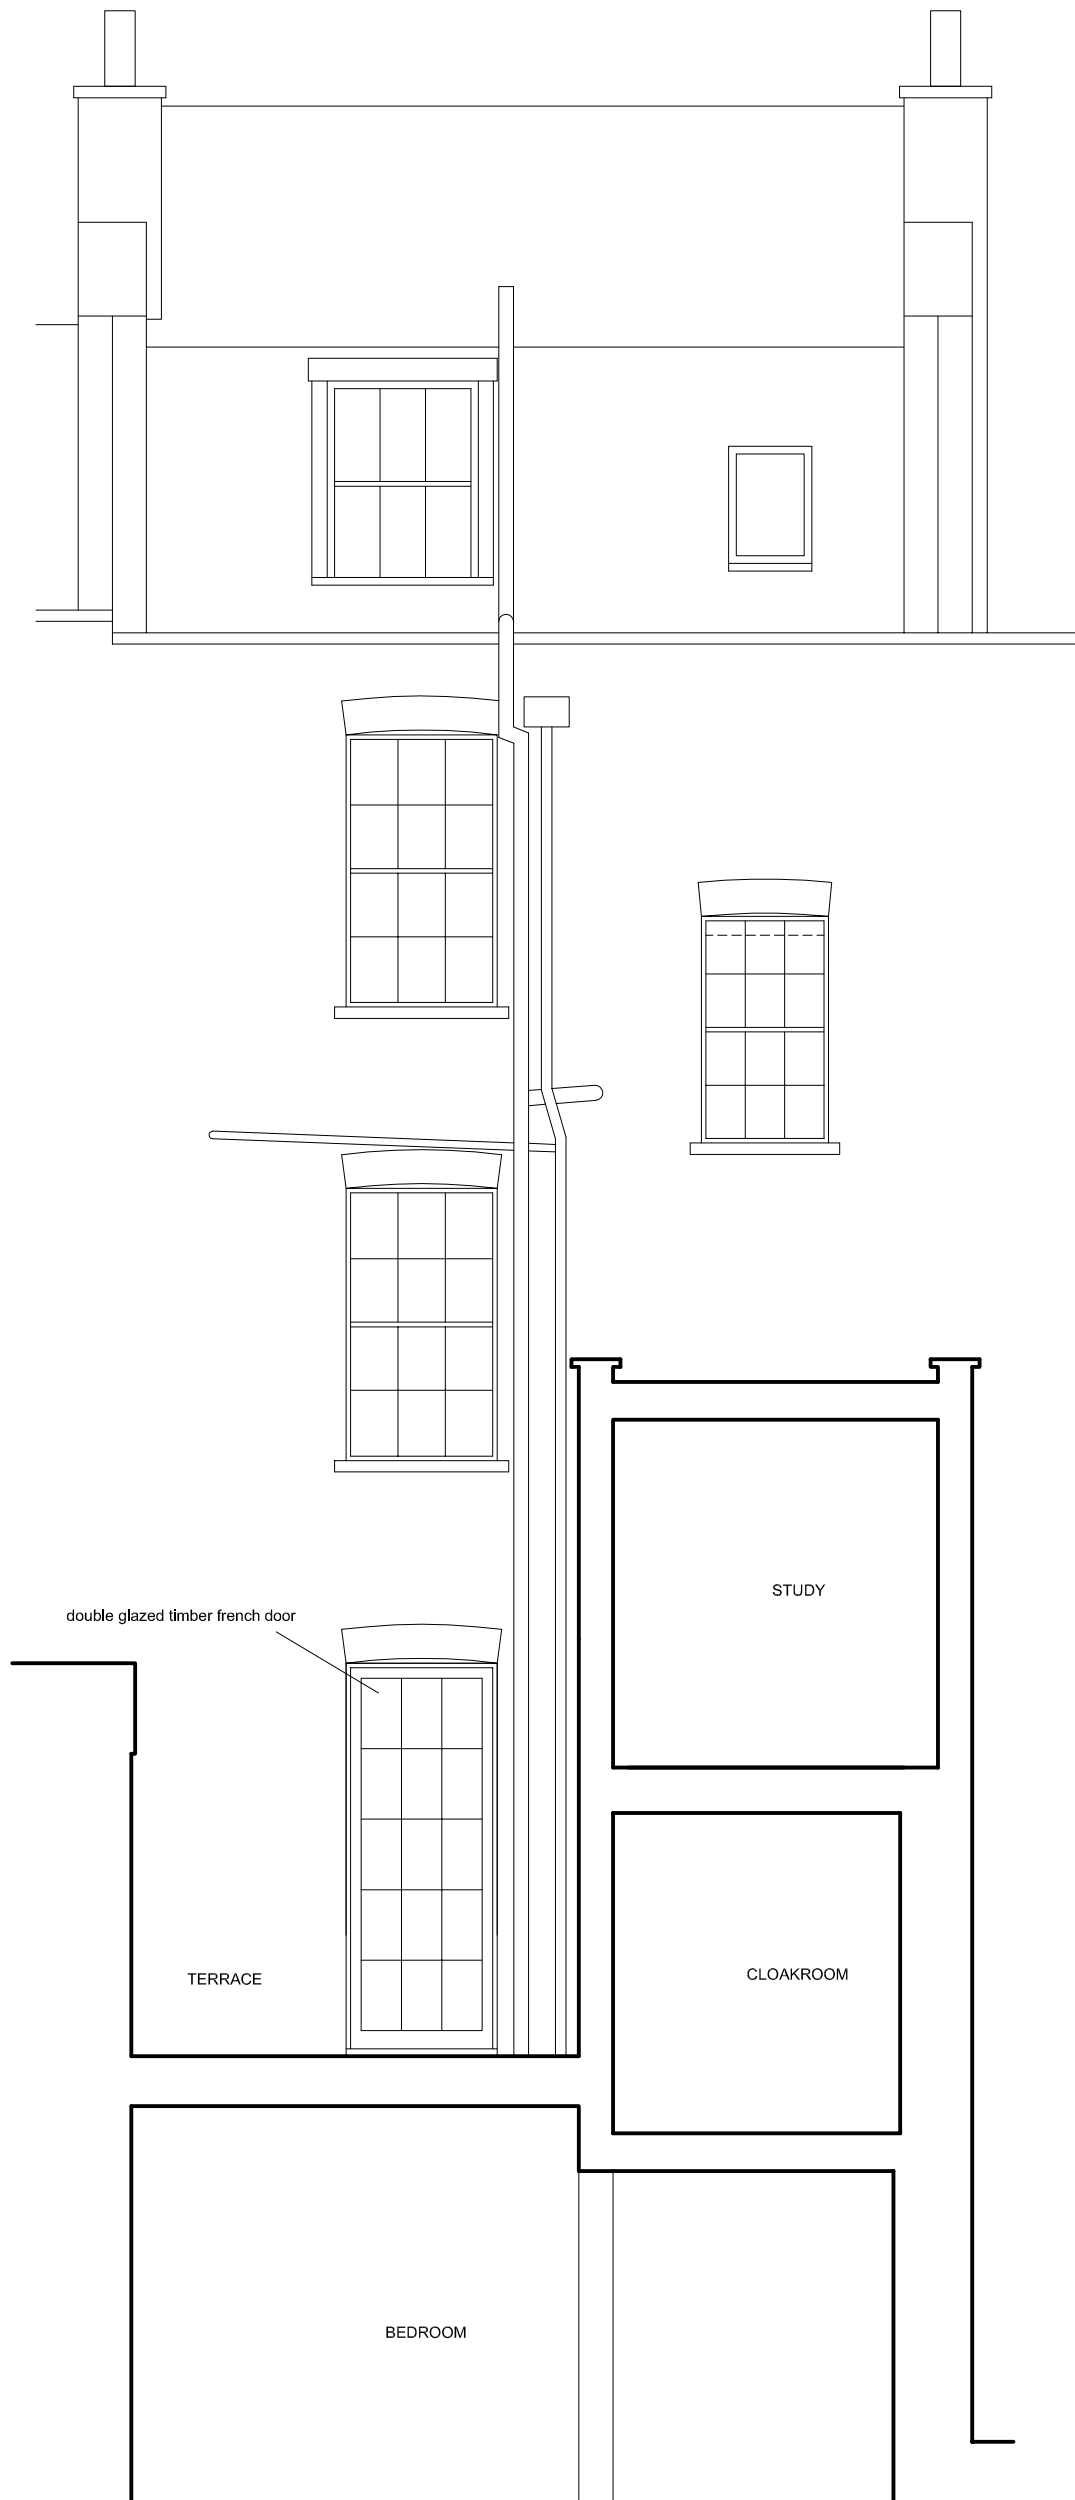

NOTES

DO NOT SCALE FROM DRAWING.  
DIMENSIONS TO BE CONFIRMED  
ON SITE

<b>DAVIES ARCHITECTURE LTD</b> <sup>©</sup>	
28 ELLIOTT SQ LONDON NW3 3SU TEL 020 7483 0669	
<b>JOB</b> POOJA SHAH 64 DELANCEY ST LONDON NW1 7RY	
<b>TITLE</b> PROPOSALS SECTION C	
<b>DATE</b>	3.10.19
<b>SCALE</b>	1:50 @A3
<b>DRAWING NO</b>	DEL64-PL2-GA-08