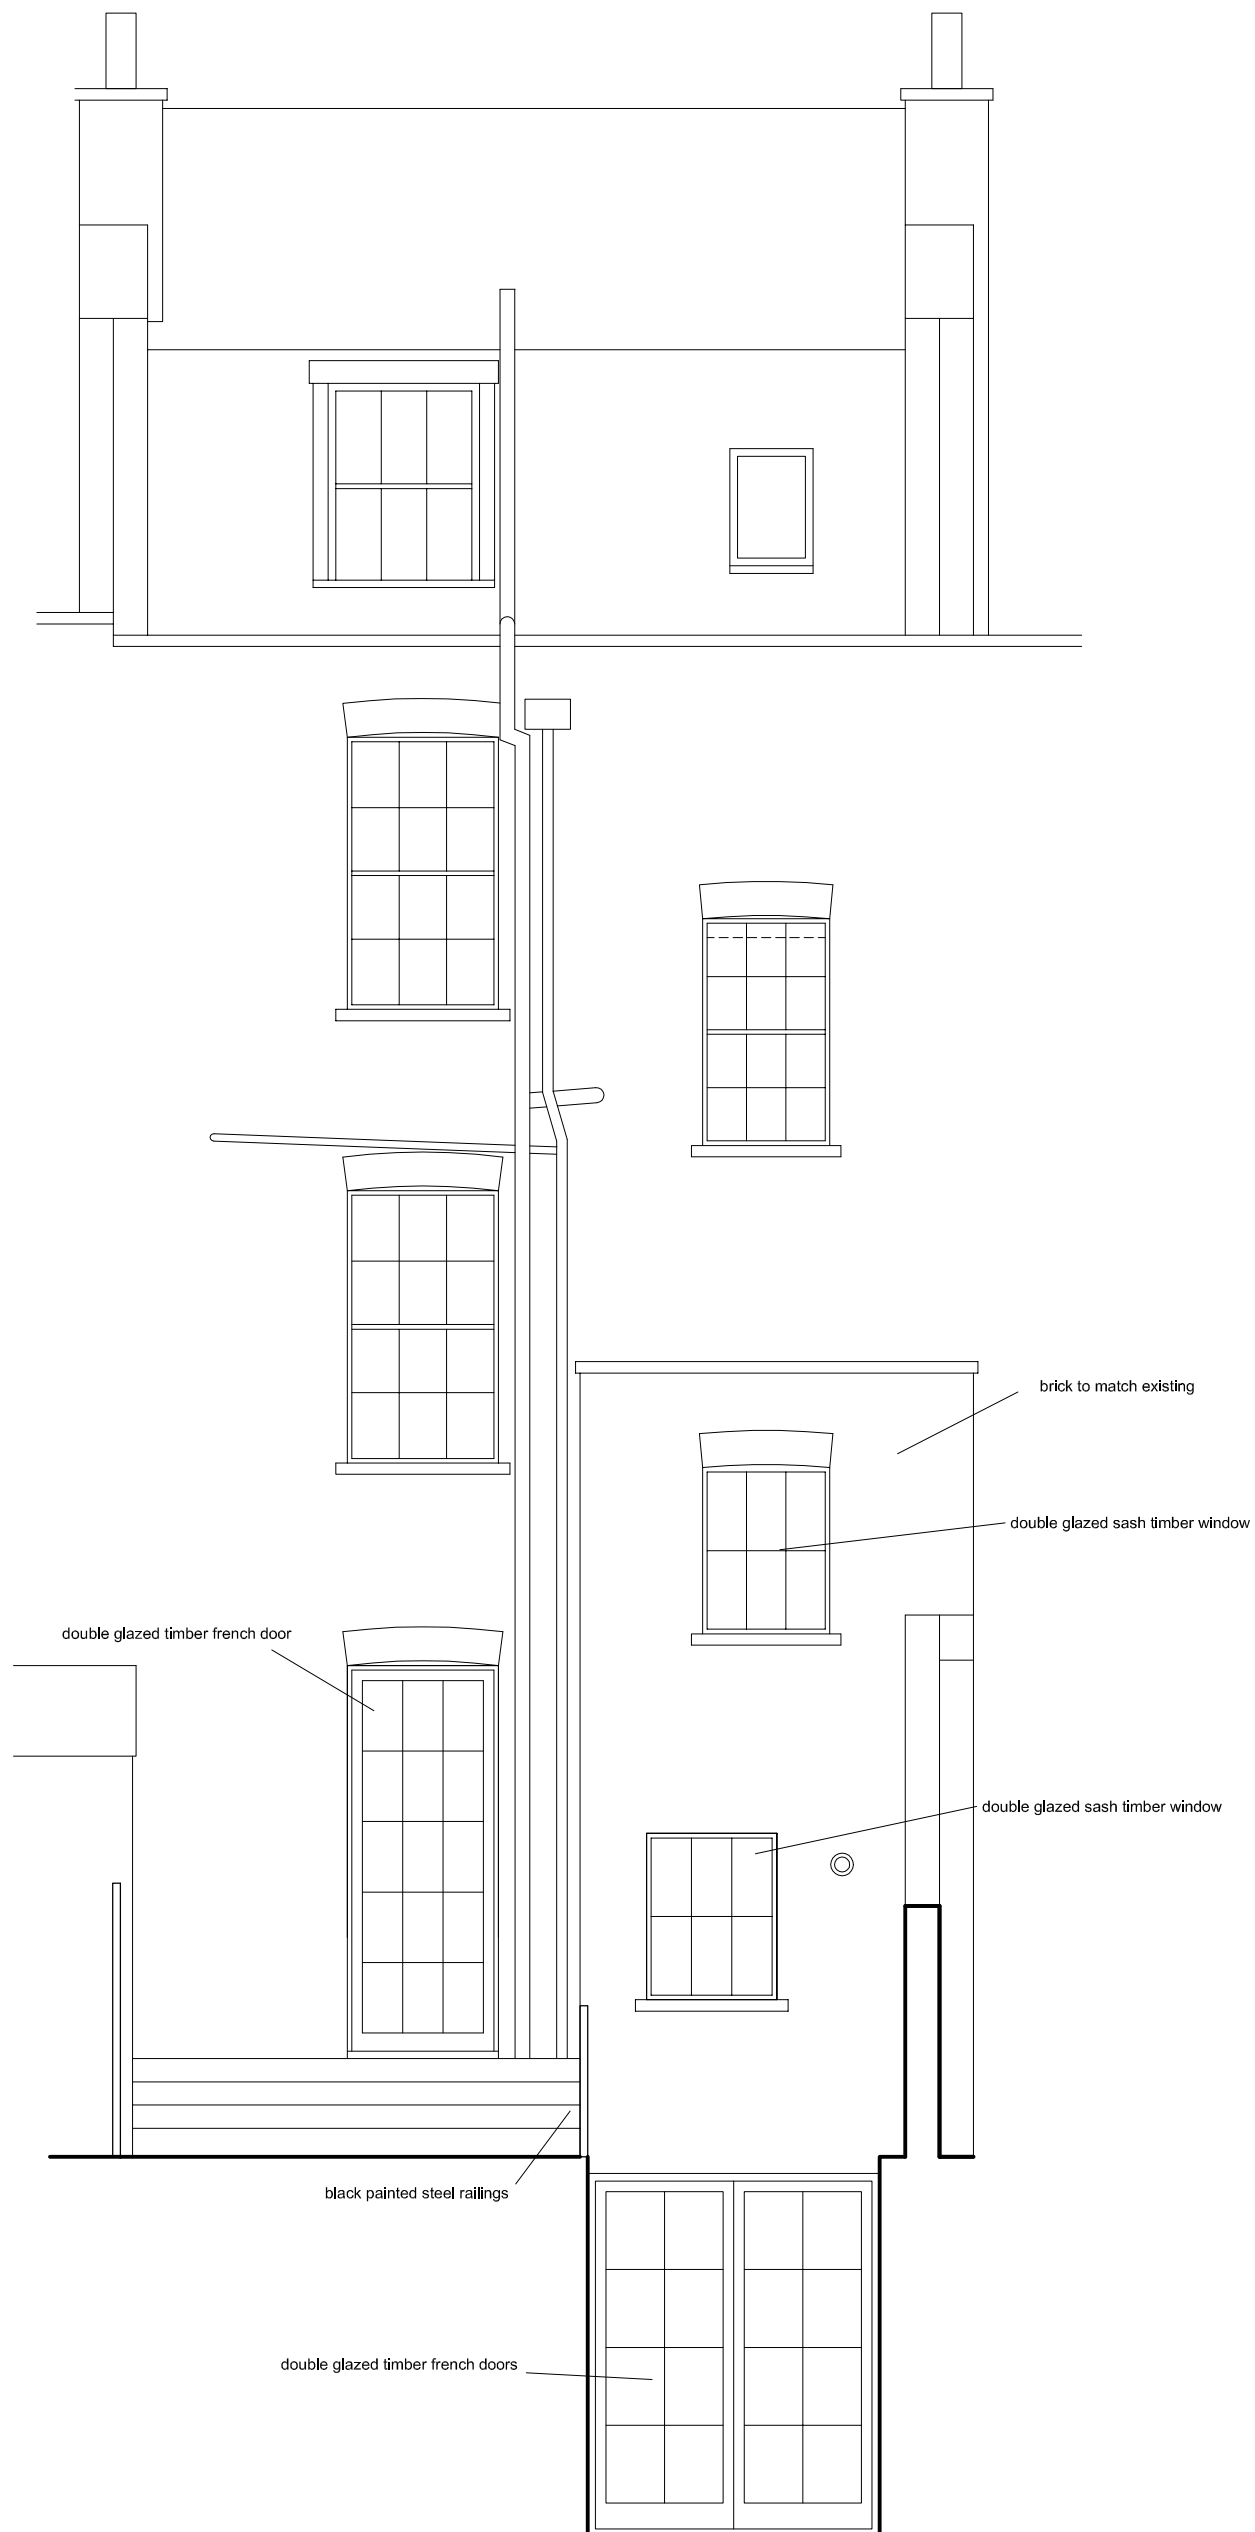

NOTES

DO NOT SCALE FROM DRAWING.
DIMENSIONS TO BE CONFIRMED
ON SITE

DAVIES ARCHITECTURE LTD	
28 ELLIOTT SQ LONDON NW3 3SU TEL 020 7483 0669	
JOB POOJA SHAH 64 DELANCEY ST LONDON NW1 7RY	
TITLE PROPOSALS REAR ELEVATION	
DATE	3.10.19
SCALE	1:50 @A3
DRAWING NO	DEL64-PL2-GA-05