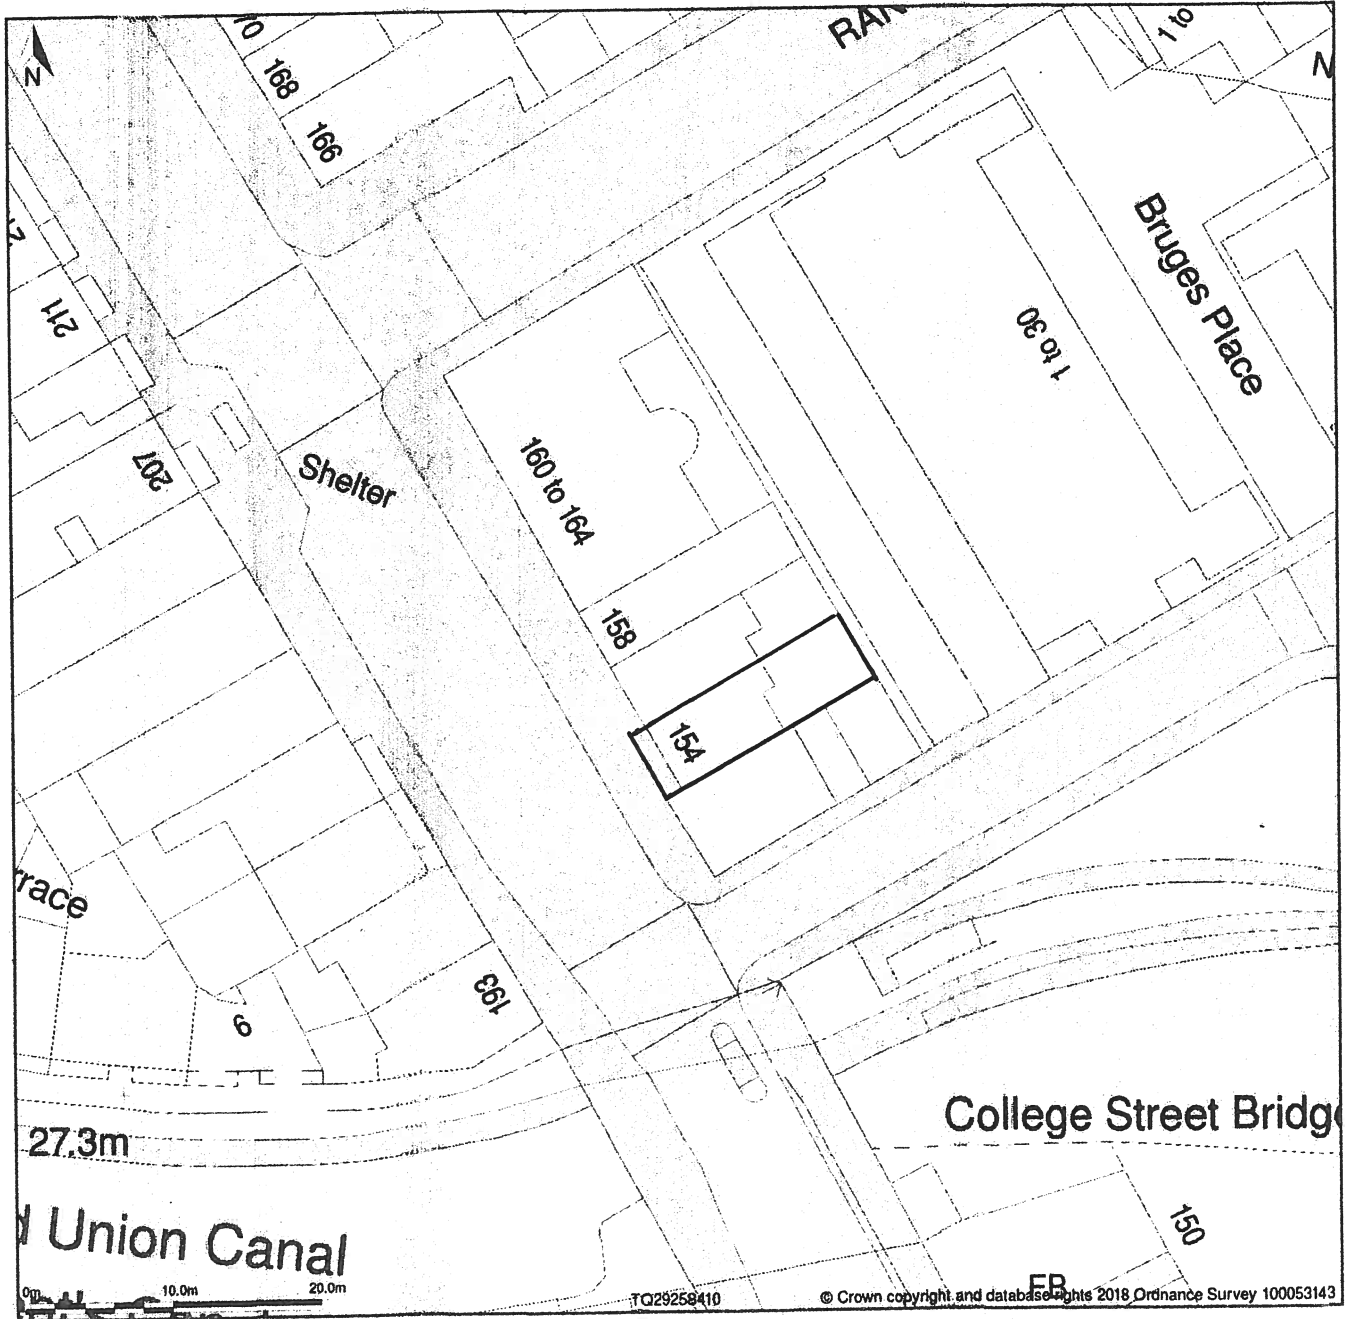

156c, Royal College Street, London, Camden, NW1 0TA

Block Plan shows area bounded by 529211.95, 184064.06 529301.95, 184154.06 (at a scale of 1:500). OSGridRef: TQ29258410 The representation of a road, track or path is no evidence of a right of way. The representation of features as lines is no evidence of a property boundary.

Produced on 2nd Jan 2018 from the Ordnance Survey National Geographic Database and incorporating surveyed revision available at this date. Reproduction in whole or part is prohibited without the prior permission of Ordnance Survey. © Crown copyright 2018. Supplied by www.buyaplan.co.uk a licensed Ordnance Survey partner (100053143). Unique plan reference: #00284708-15C996