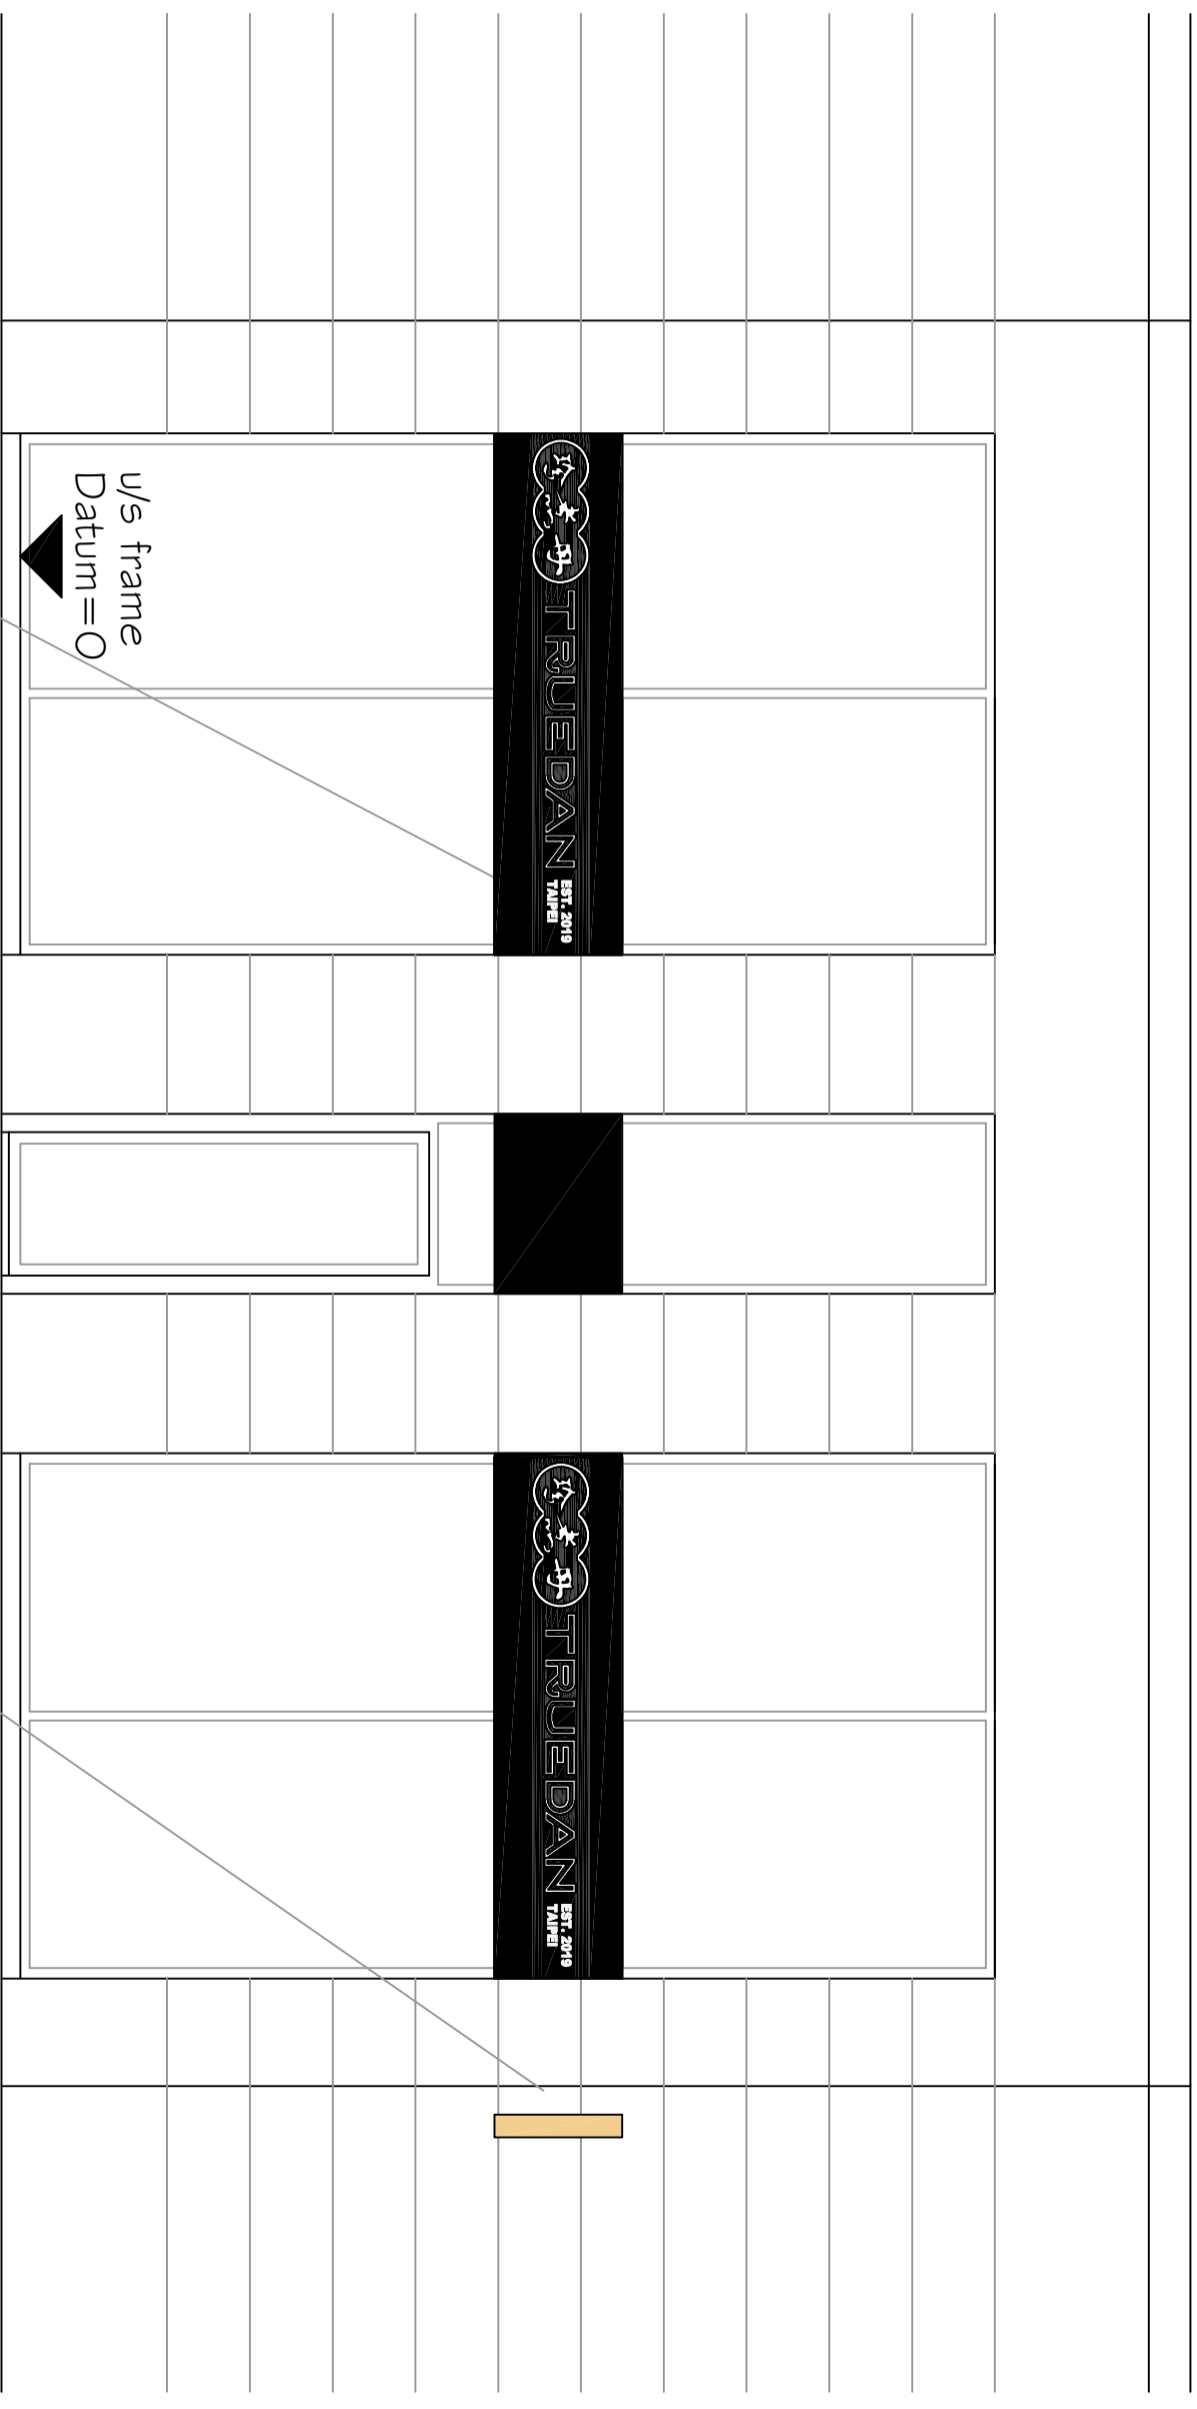

SCALE

SIDE ELEVATION

FASCIA SIGNS
 3445 x 845mm, 300mm white letters
 Internally illuminated letters
 Powder coated back panel, black

PROJECTING SIGN
 340 x 340mm x 100 deep
 175 x 175 symbols, white
 Powder coated back panel, black
 3300 above ground level

Entrance

PROPOSED SIGNAGE

C&S
 INTERIORS
 FITOUT
 REFURBISHMENT

JENUJUDAN – UNIT 4
 10 BLOOMSBURY WAY WC1A 2SL

PROPOSED SIGNAGE

SCALE @ A3 1:50 DRG No.

SCALE @ A4 1:100 919-20 A

A RICHARDSON, ARCHITECT 07860 919562