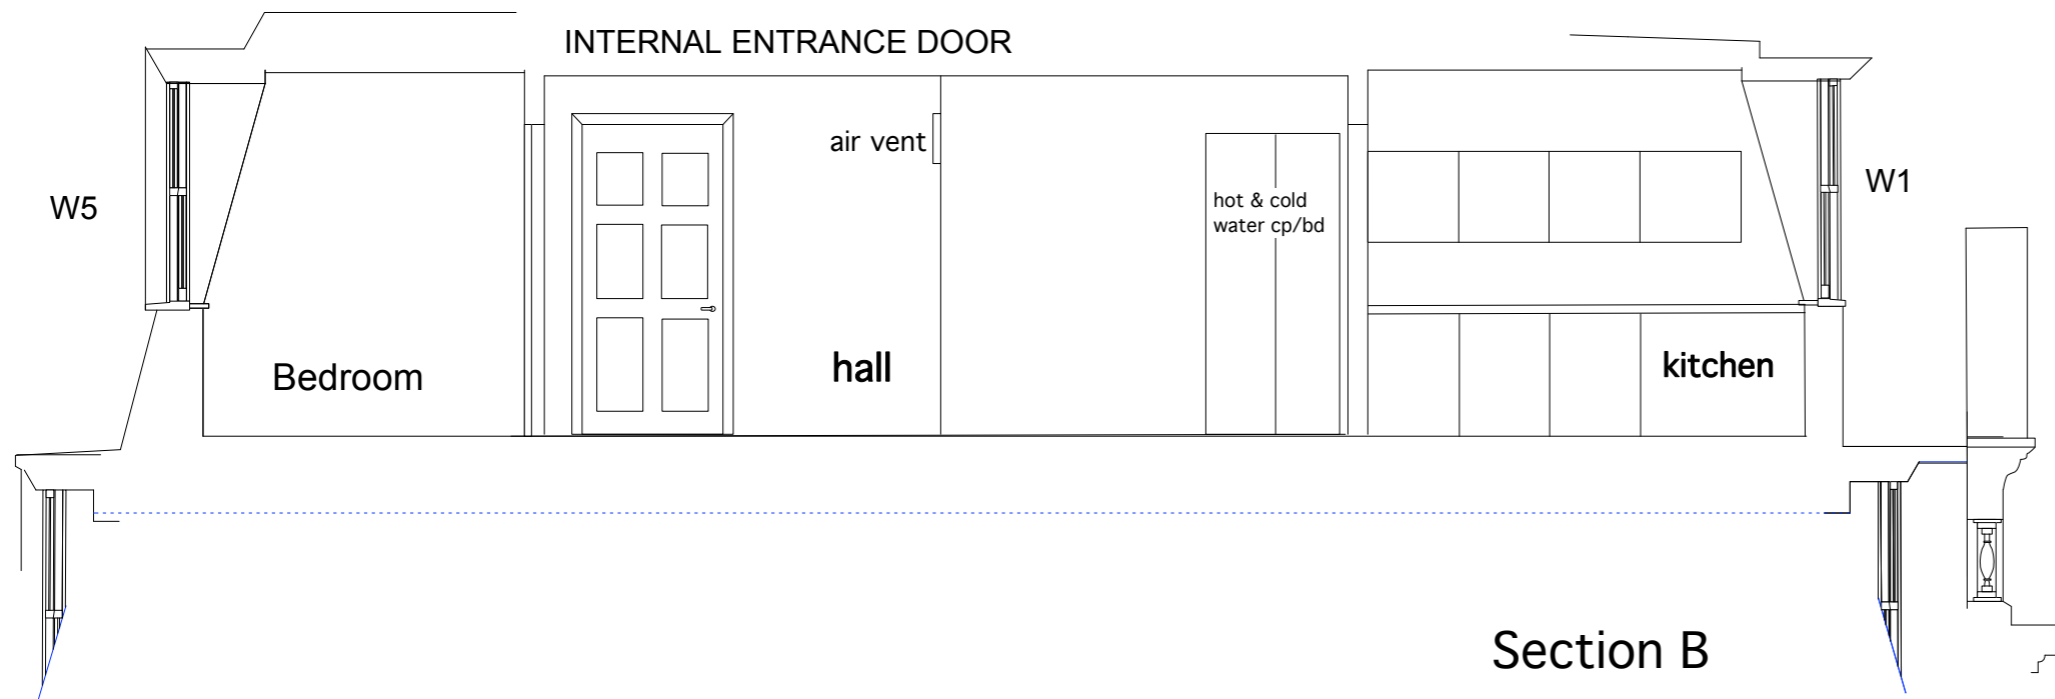

kitchen

living room

Section A

Section B

FLAT 19 SECTIONS: EXISTING
SCALE 1:50 @A3

PLANNING

© copyright **KMK architects 2017**
No part of this design or drawing may be reproduced in any form, without the express consent of kmk architects. Such consent, if granted, may incur a fee

REVISIONS:

JOB: Flat 19, White Hall, 9-11 Bloomsbury Sq
LONDON WC1A 2LP
DRAWING: **EXISTING LAYOUT**
SCALE: 1:50

KMK Architects Ltd.
Phone/ 020 7582 7527
EMail/ info@kmkarchitects.co.uk
85 Lambeth Walk, London
SE11 6DX