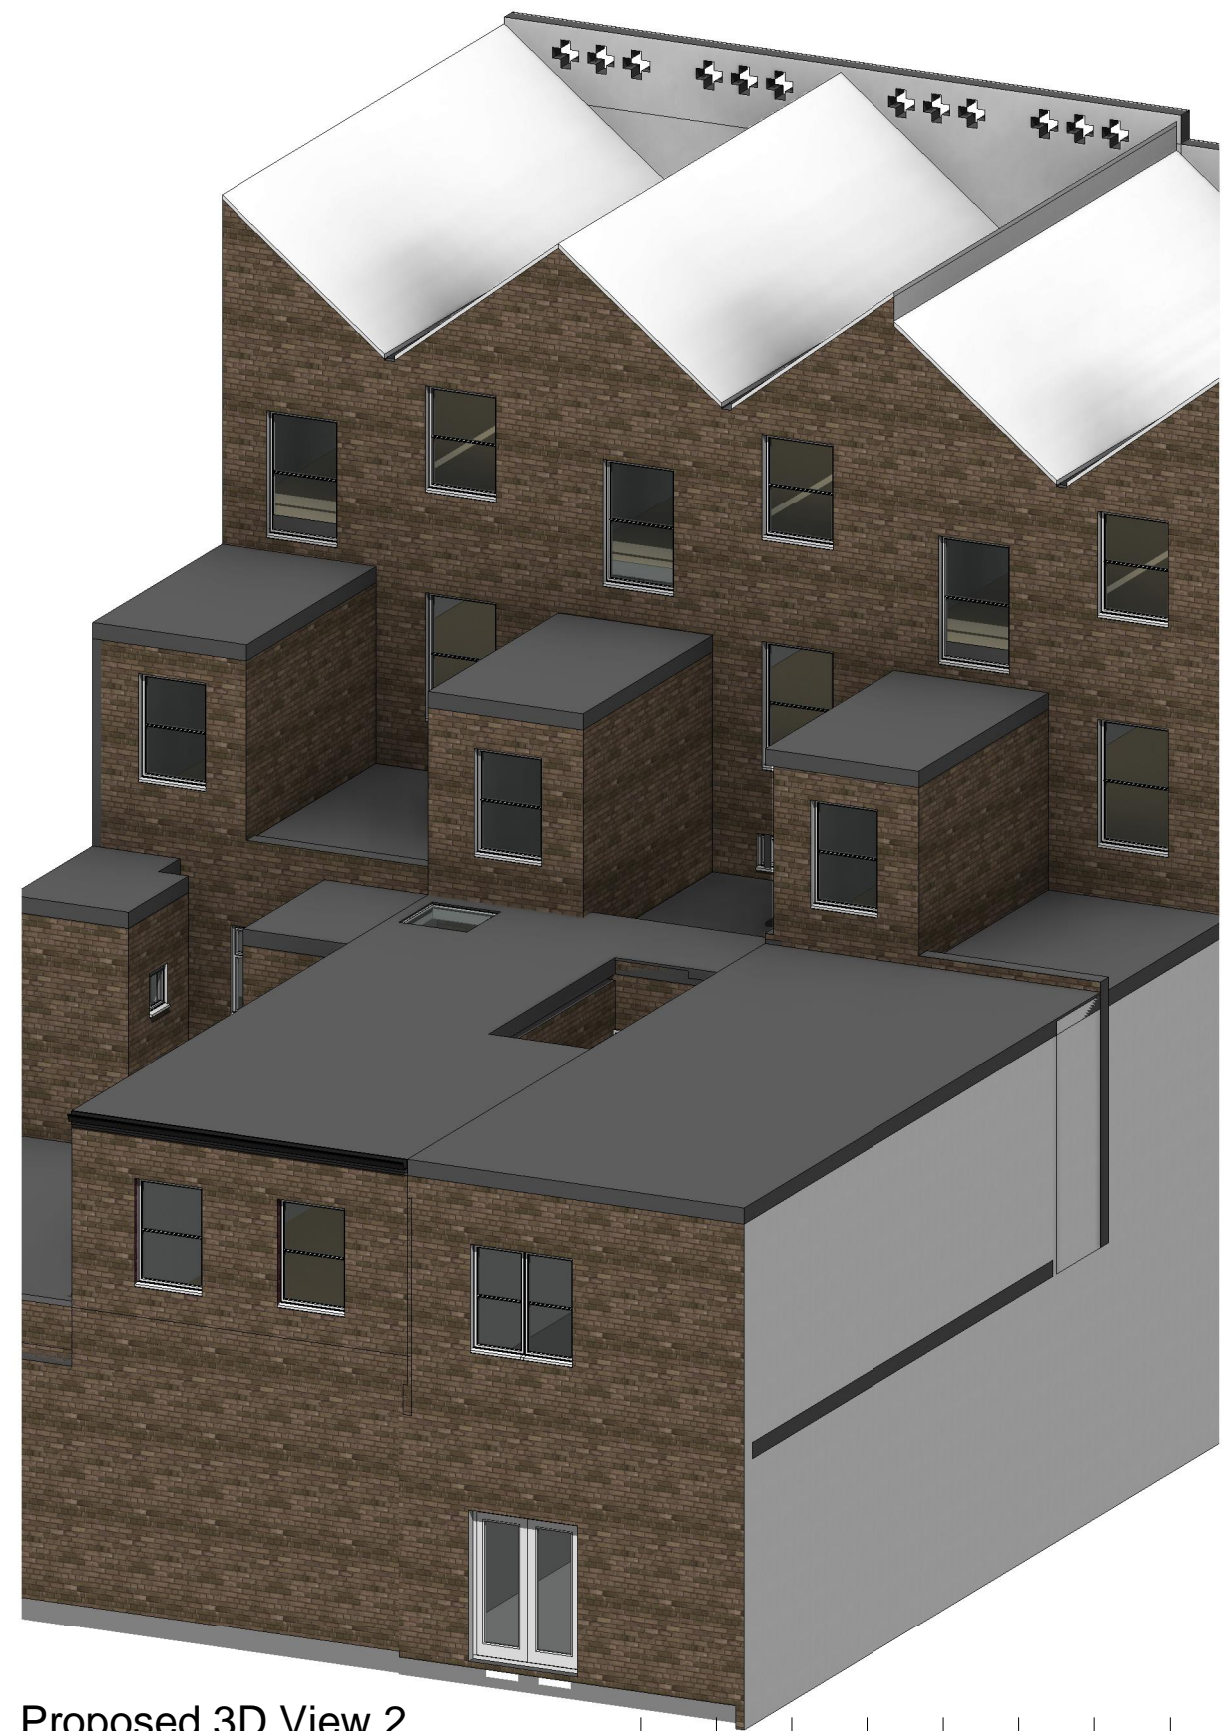

Proposed 3D View 1.

Proposed 3D View 2.

CANOPY PLANNING

OFFICES:- Sutton TEL NO. 020 3632 2690
MOBILE NO: 07956311277 Email:-info@canopyplanning.co.uk

Mr A Dato

Flat 1, 284 Kilburn High Road
London
NW6 2DB

PROPOSED 3D

Project number	19206
Date	Sep. 2019
Drawn by	SZ
Checked by	Checker

19206/08B

Scale