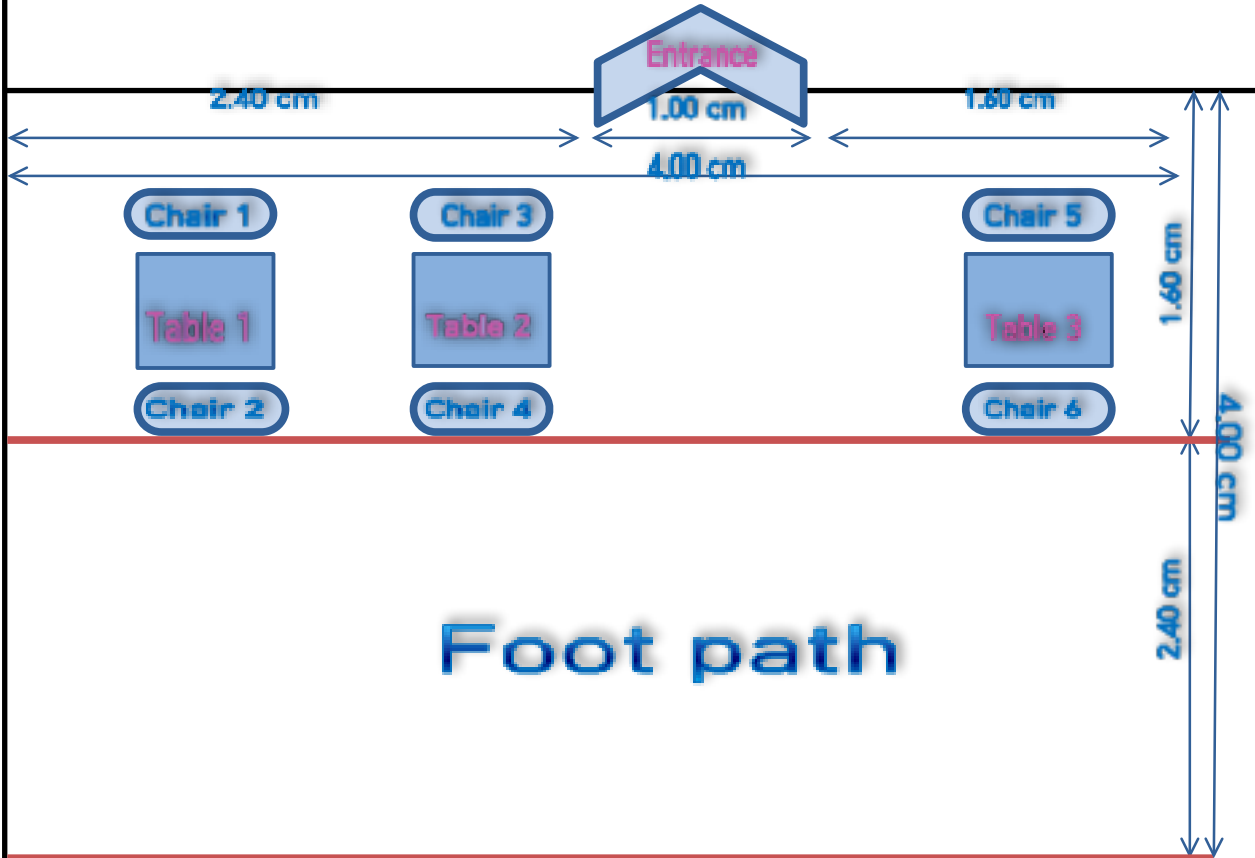

## TABLE & CHAIR'S MEASUREMENT

TABLE: Lenth 0.75, Width 0.75m

CHAIR: Lenth 0.5m, Width 0.5m