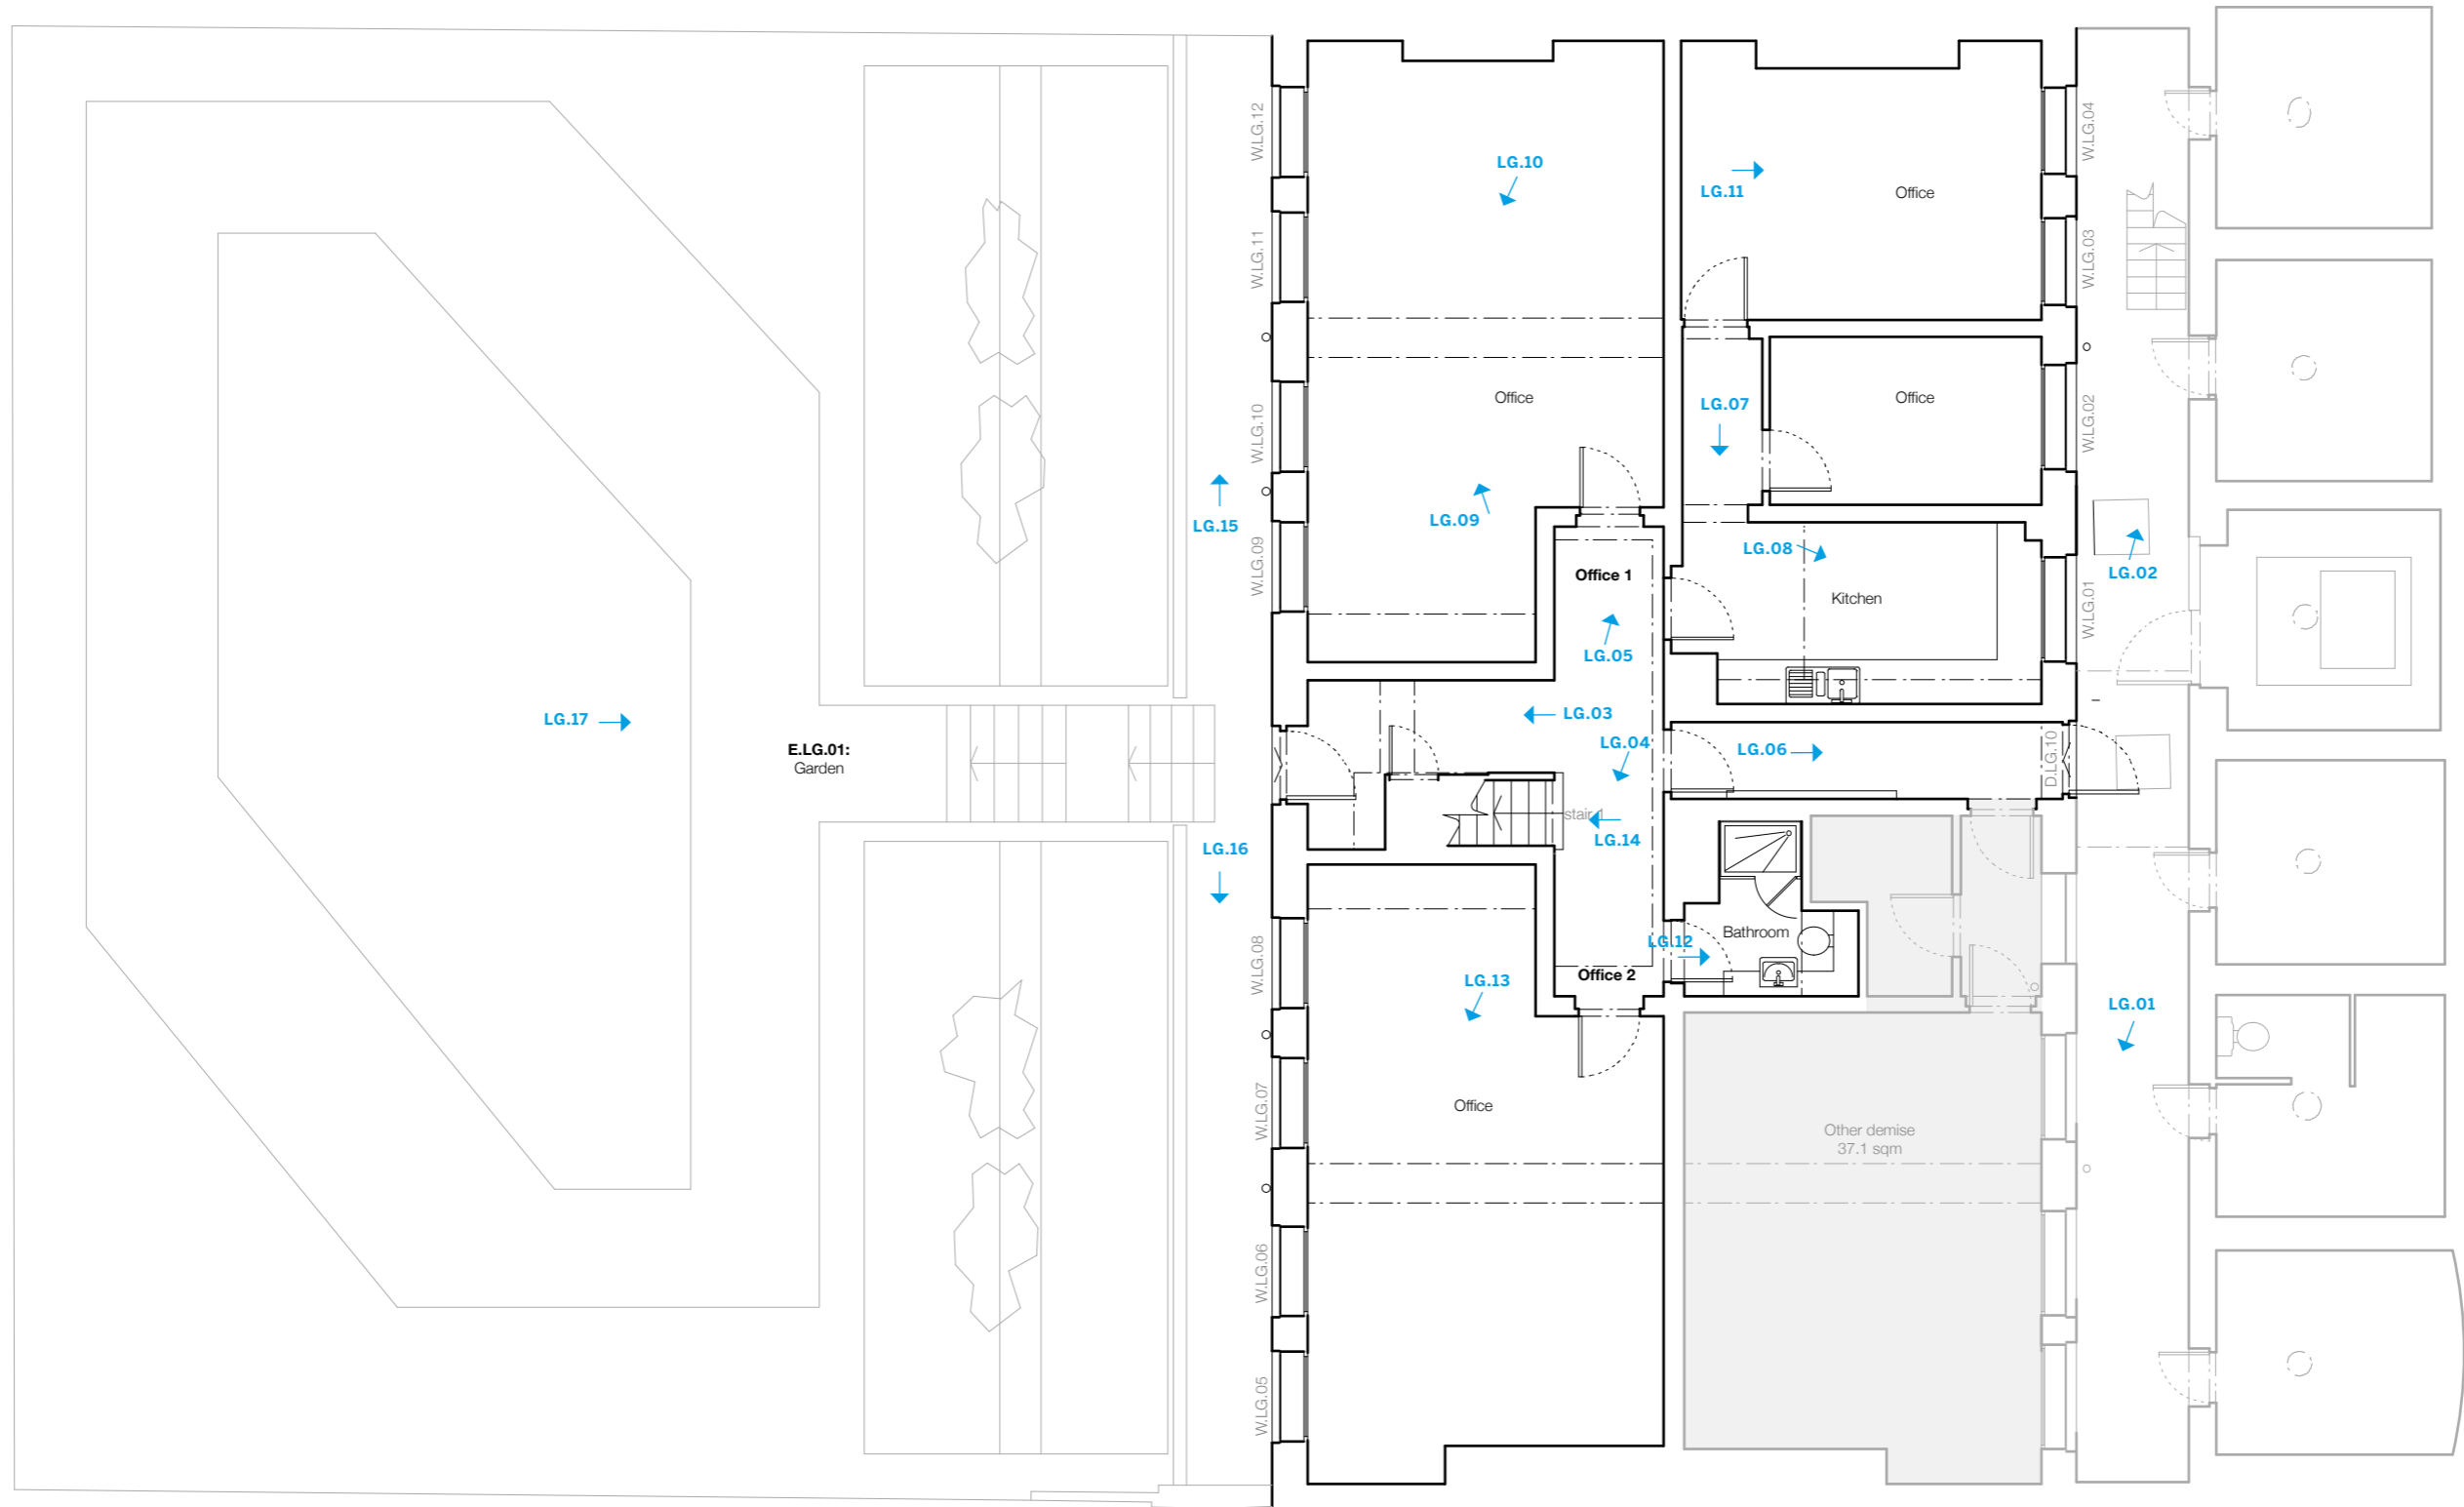

37-41 Gower Street
London WC1E 6HH

Photographic Survey

September 2019

6.1 Photographic Survey Lower Ground Floor

Photographic survey
Lower Ground Floor

LG.01

LG.02

LG.03

LG.04

LG.05

LG.06

LG.07

LG.08

LG.09

LG.10

LG.11

LG.12

LG.14

LG.15

LG.16

LG.13

LG.17

G.01

G.02

G.03

G.04

G.05

G.06

G.07

G.09

G.10

G.11