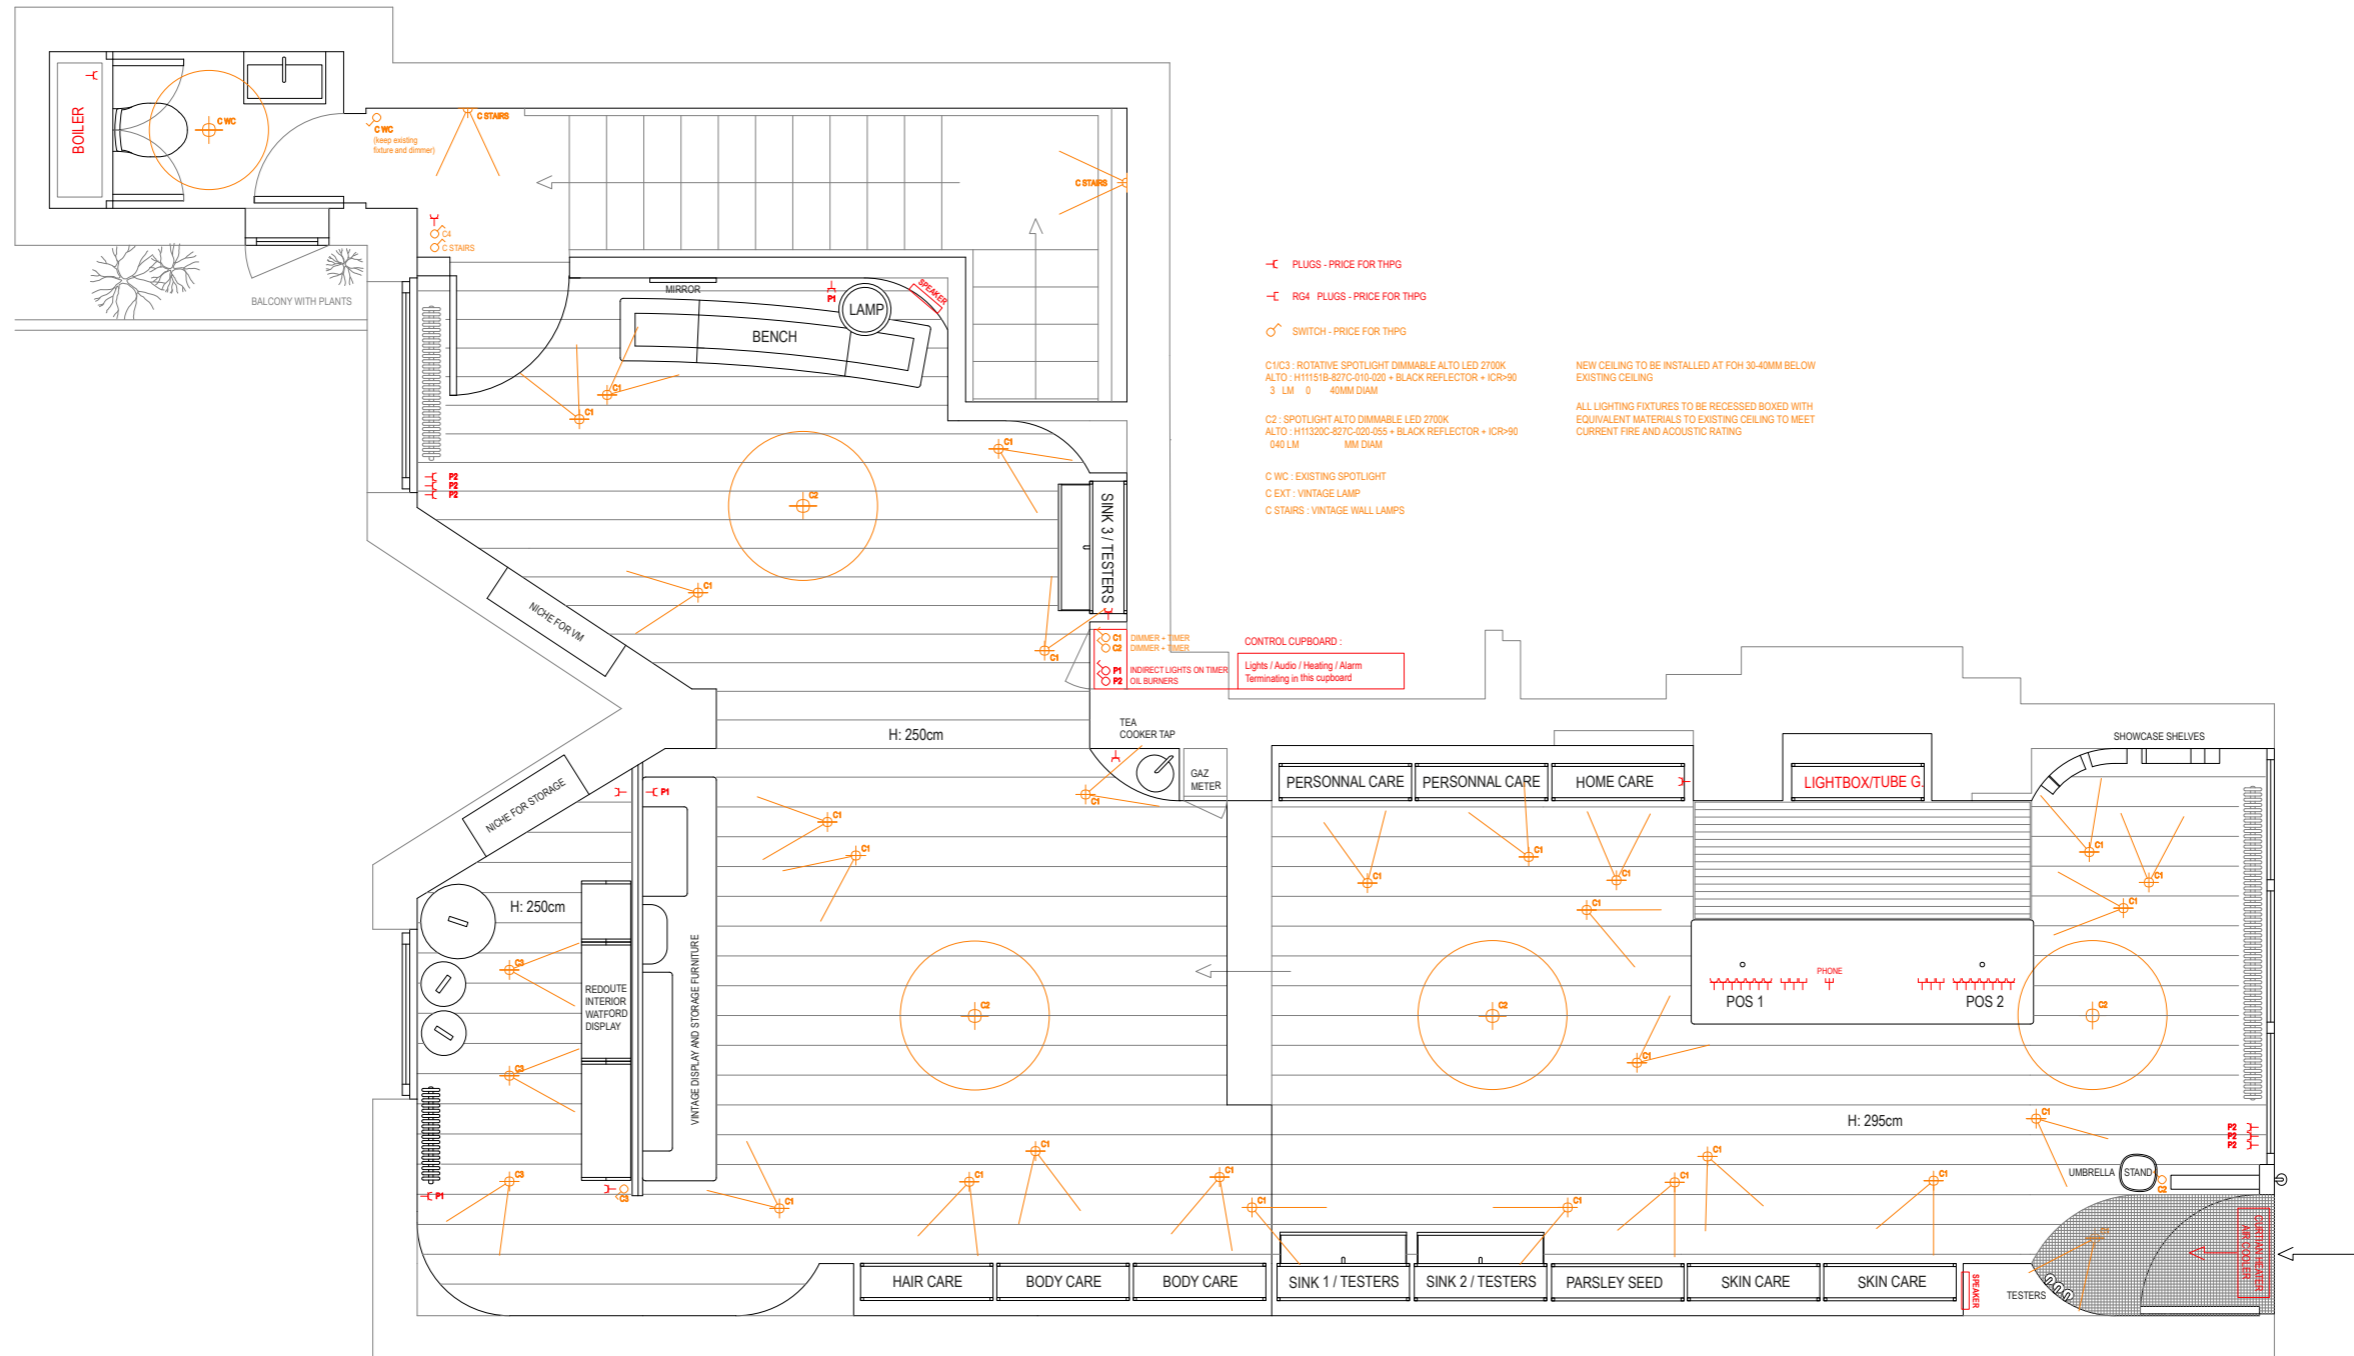

V.2	ELECTRICAL PLAN PROJECTED STATE
31.07.19	GROUND FLOOR / FRONT OF HOUSE

--	--

<p><b>NOTES</b></p> <p>.....</p> <p>.....</p> <p>.....</p> <p>.....</p> <p>.....</p>
--

Aēsop.

---

SEVEN DIALS

V.2	ELECTRICAL PLAN PROJECTED STATE
31.07.19	BASEMENT / BACK OF HOUSE