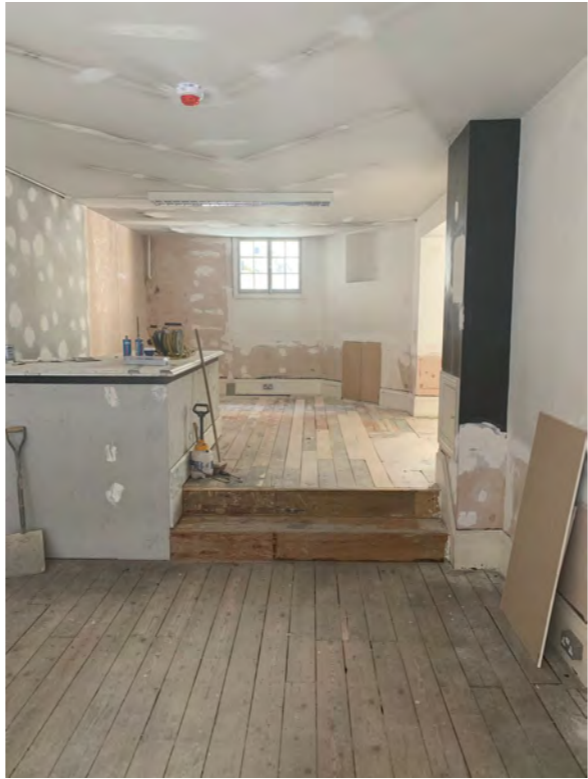

RUSTY STEEL

MATERIALITY

CURRENT STATE

FACADE VIEW

V.2	GENERAL PLAN PROJECTED STATE
31.07.19	GROUND FLOOR / FRONT OF HOUSE

**NOTES**

.....

.....