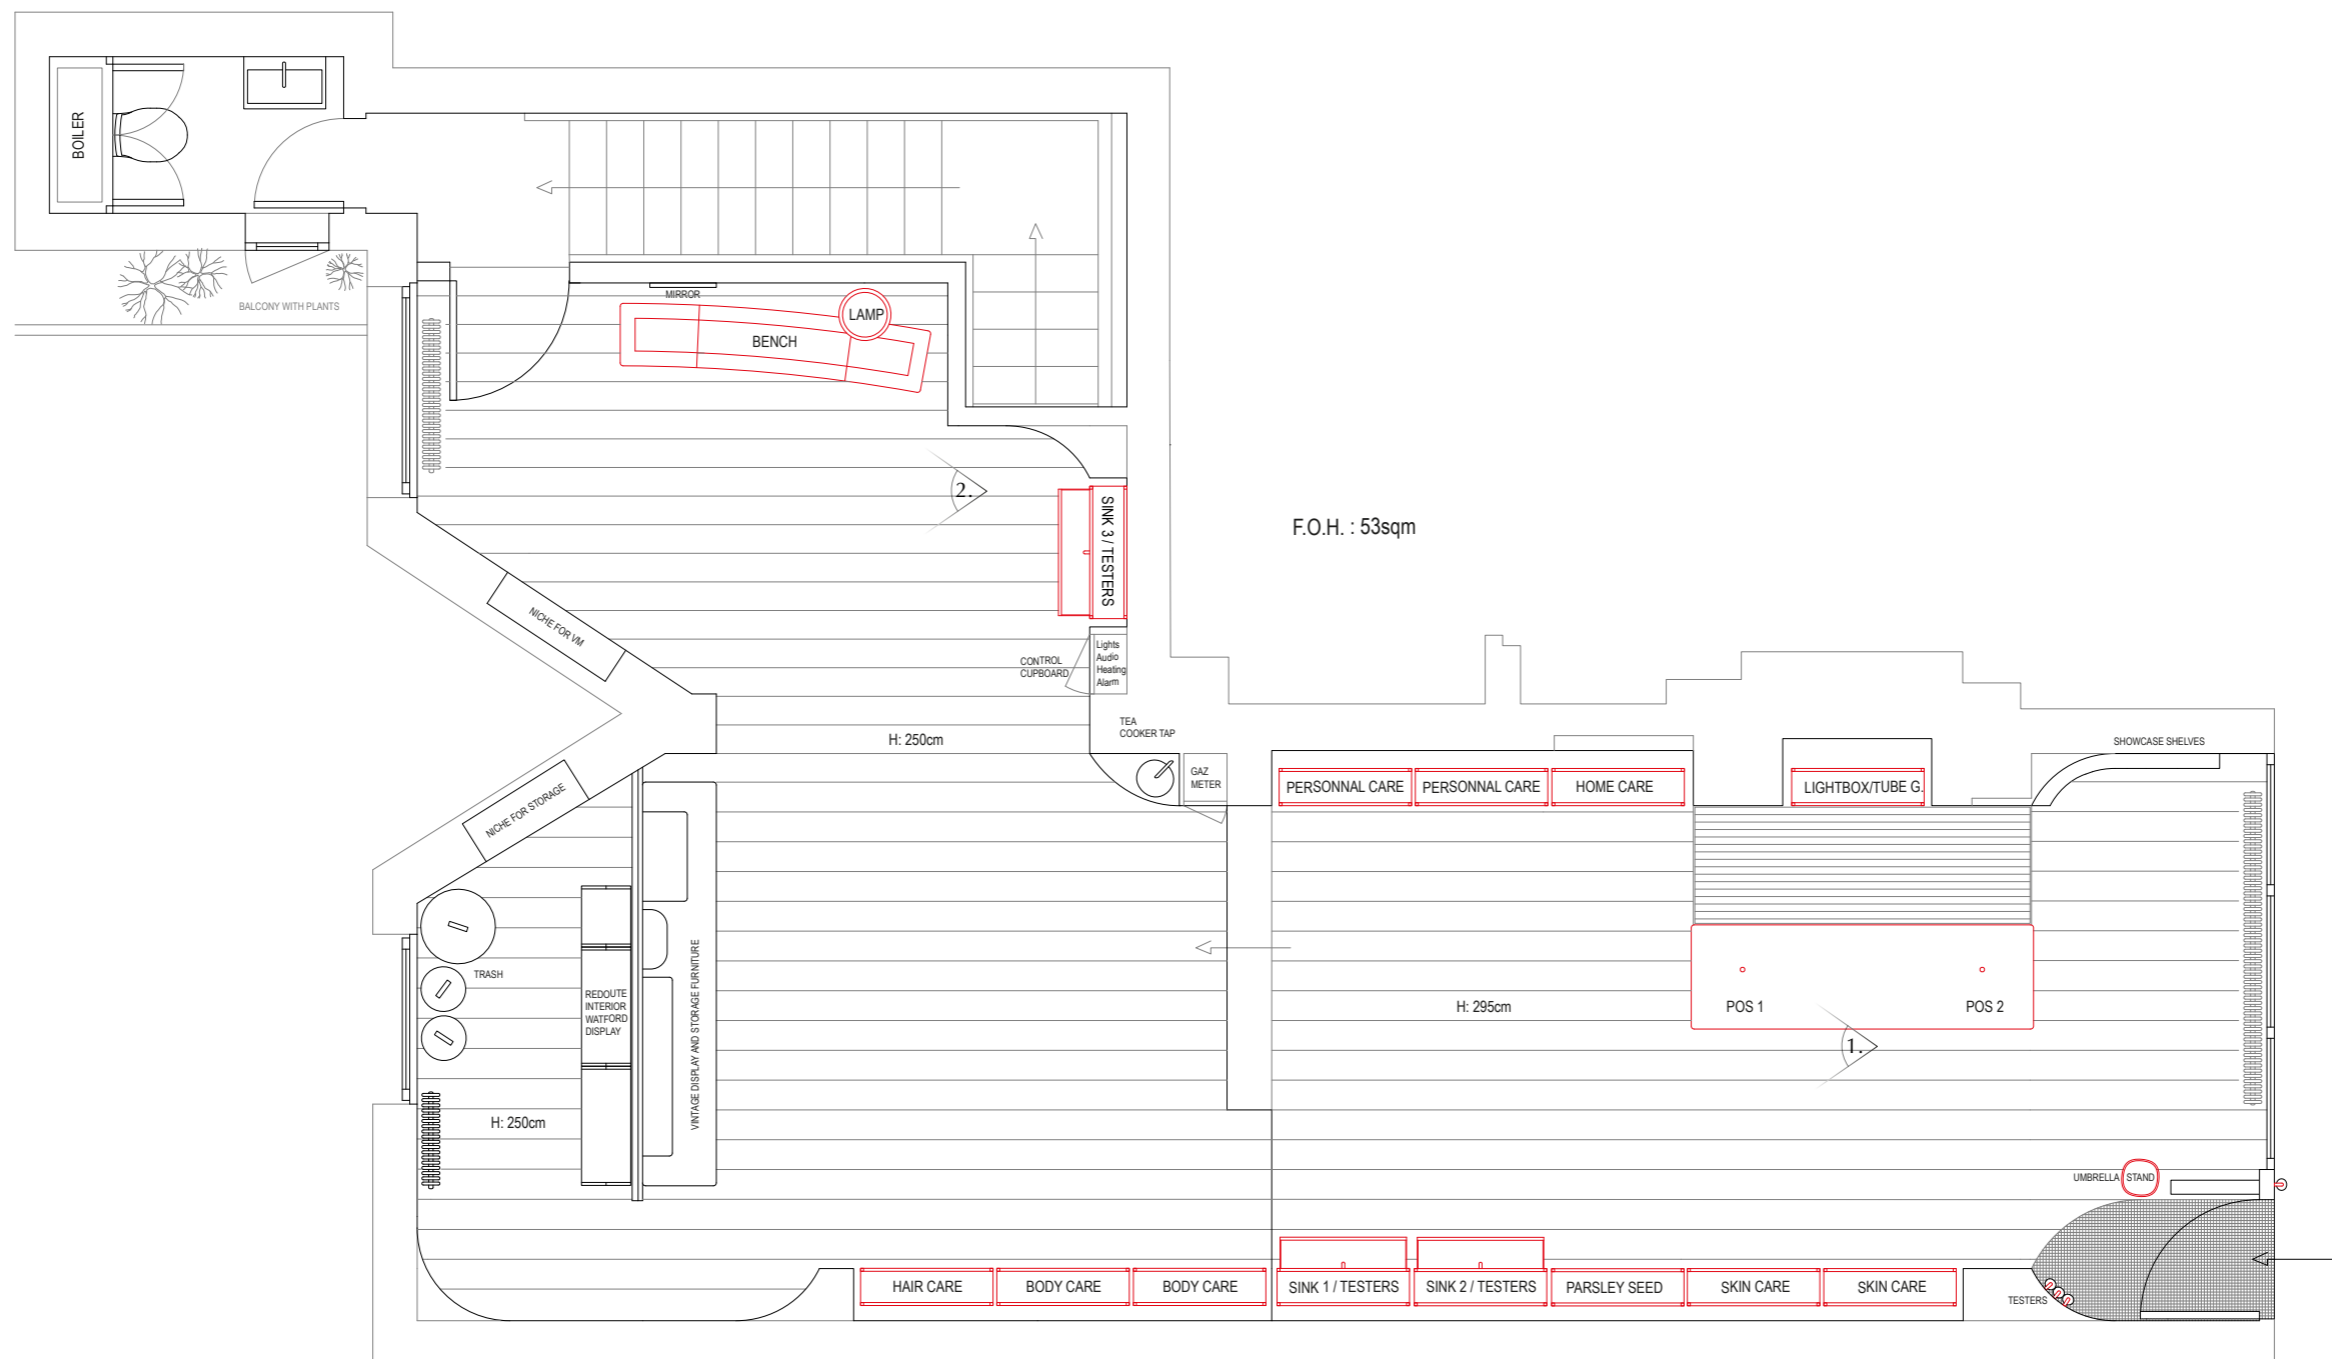

FACADE VIEW