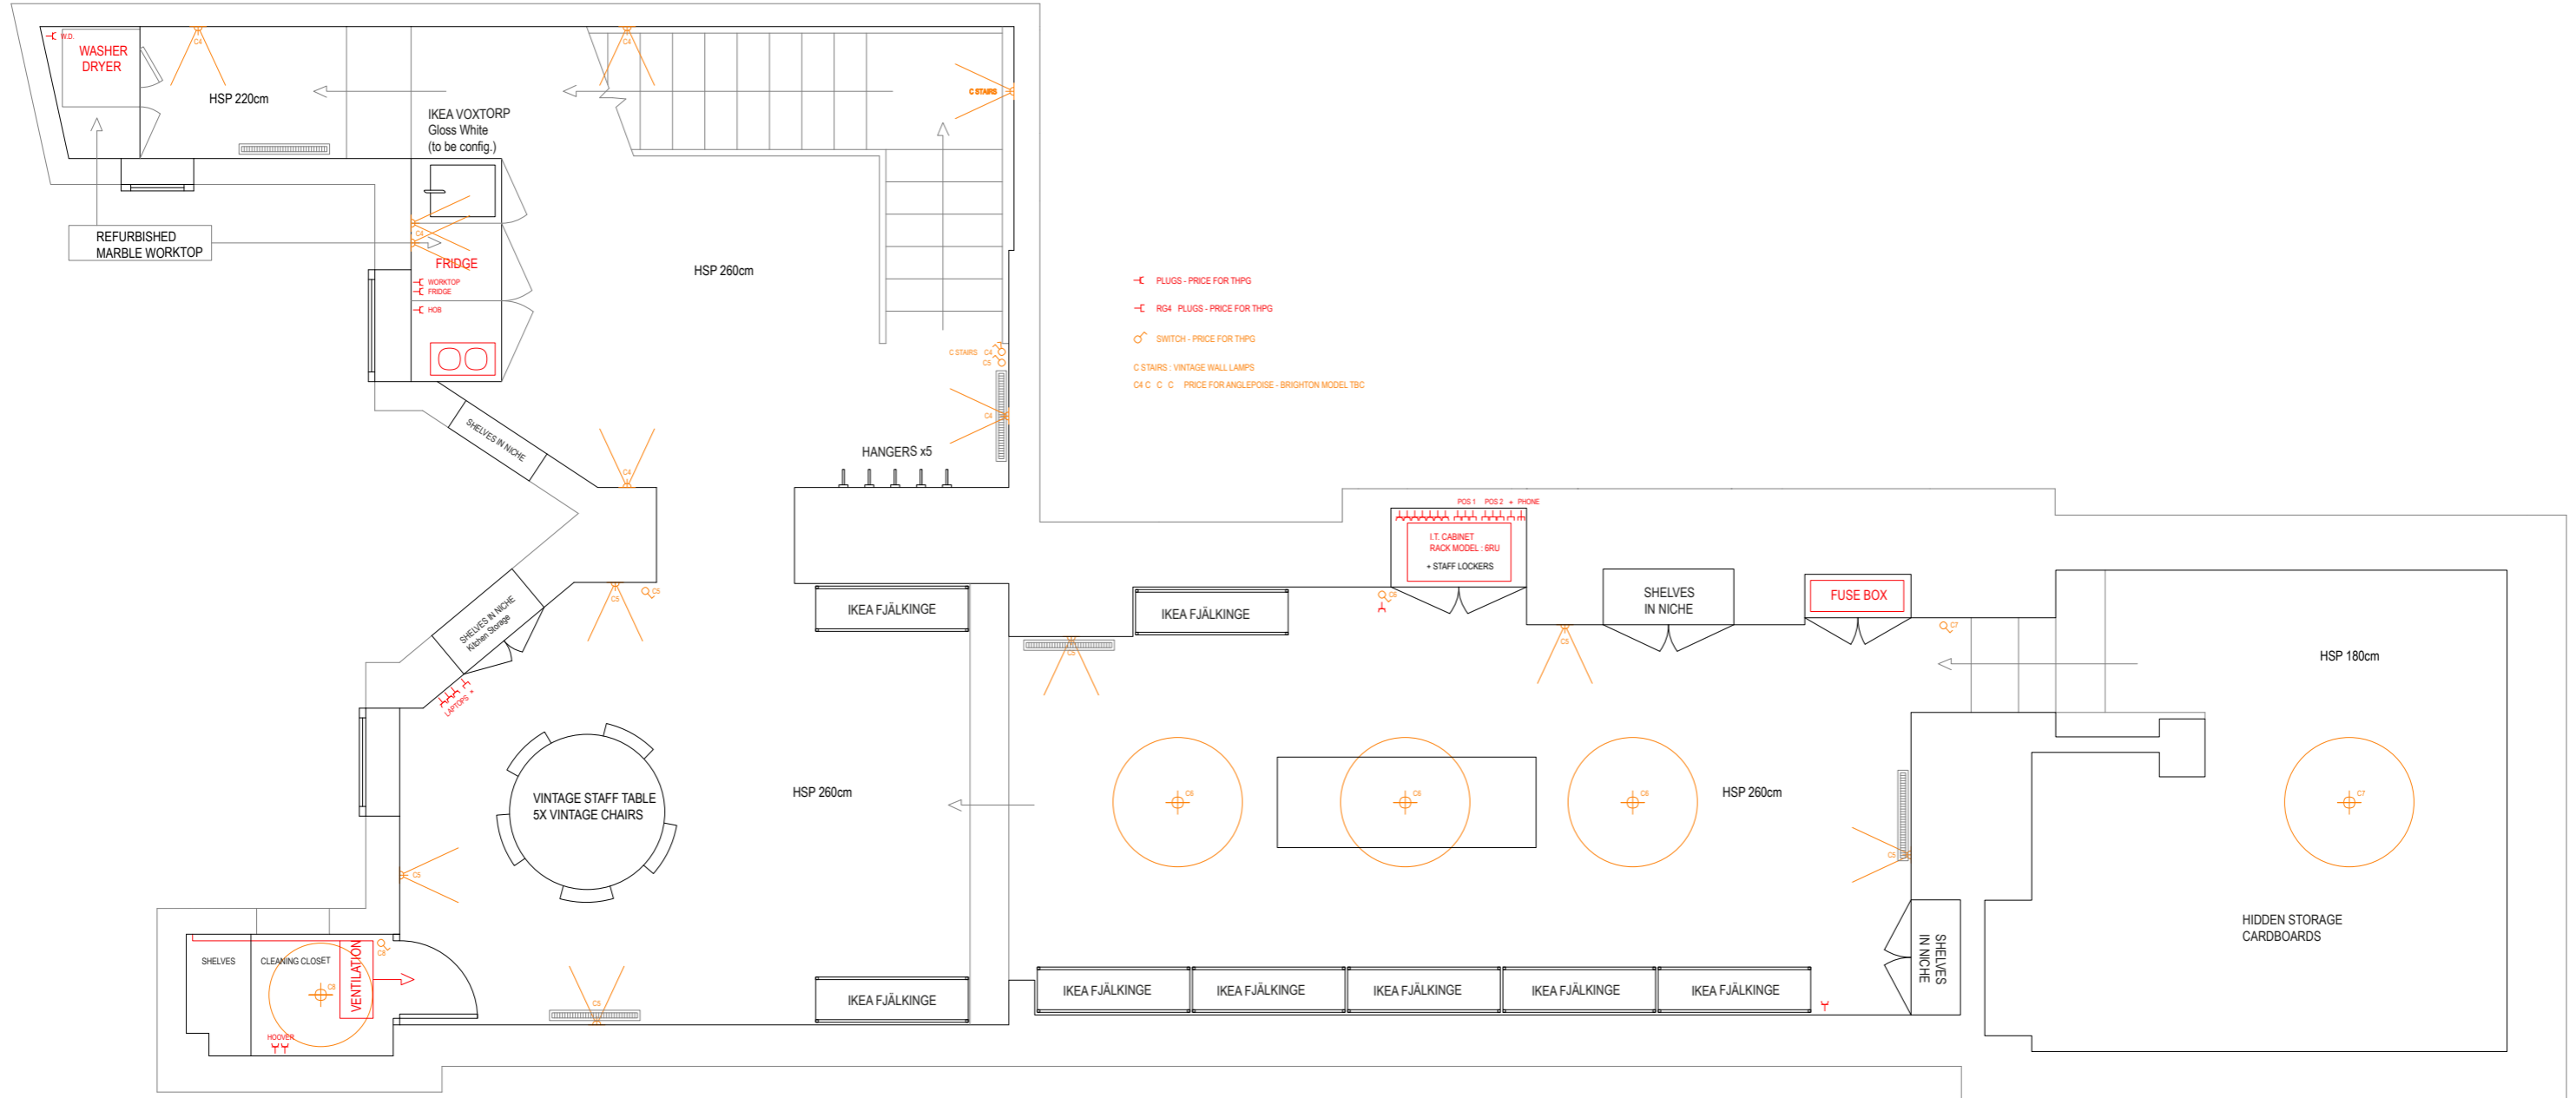

V.2	ELECTRICAL PLAN PROJECTED STATE
31.07.19	GROUND FLOOR / FRONT OF HOUSE

--	--

<p><b>NOTES</b></p> <p>.....</p> <p>.....</p> <p>.....</p> <p>.....</p> <p>.....</p>
--

Aēsop.

---

SEVEN DIALS

V.2	ELECTRICAL PLAN PROJECTED STATE
31.07.19	BASEMENT / BACK OF HOUSE