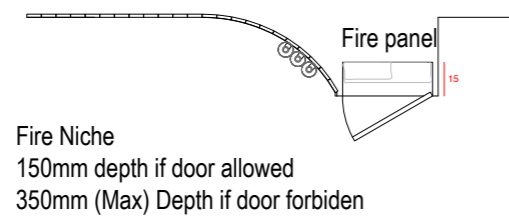

V.2	ELECTRICAL PLAN PROJECTED STATE
31.07.19	GROUND FLOOR / FRONT OF HOUSE

--	--

<p><b>NOTES</b></p> <p>.....</p> <p>.....</p> <p>.....</p> <p>.....</p> <p>.....</p>
--

Aēsop.

---

SEVEN DIALS

V.2	ELECTRICAL PLAN PROJECTED STATE
31.07.19	BASEMENT / BACK OF HOUSE

--	--

<p><b>NOTES</b></p> <p>.....</p> <p>.....</p> <p>.....</p> <p>.....</p>
---

Aēsop.

---

SEVEN DIALS

V.1	ELEVATION PROJECTED STATE
06.09.19	ENTRANCE

NOTES
.....
.....
.....
.....

Aēsop.