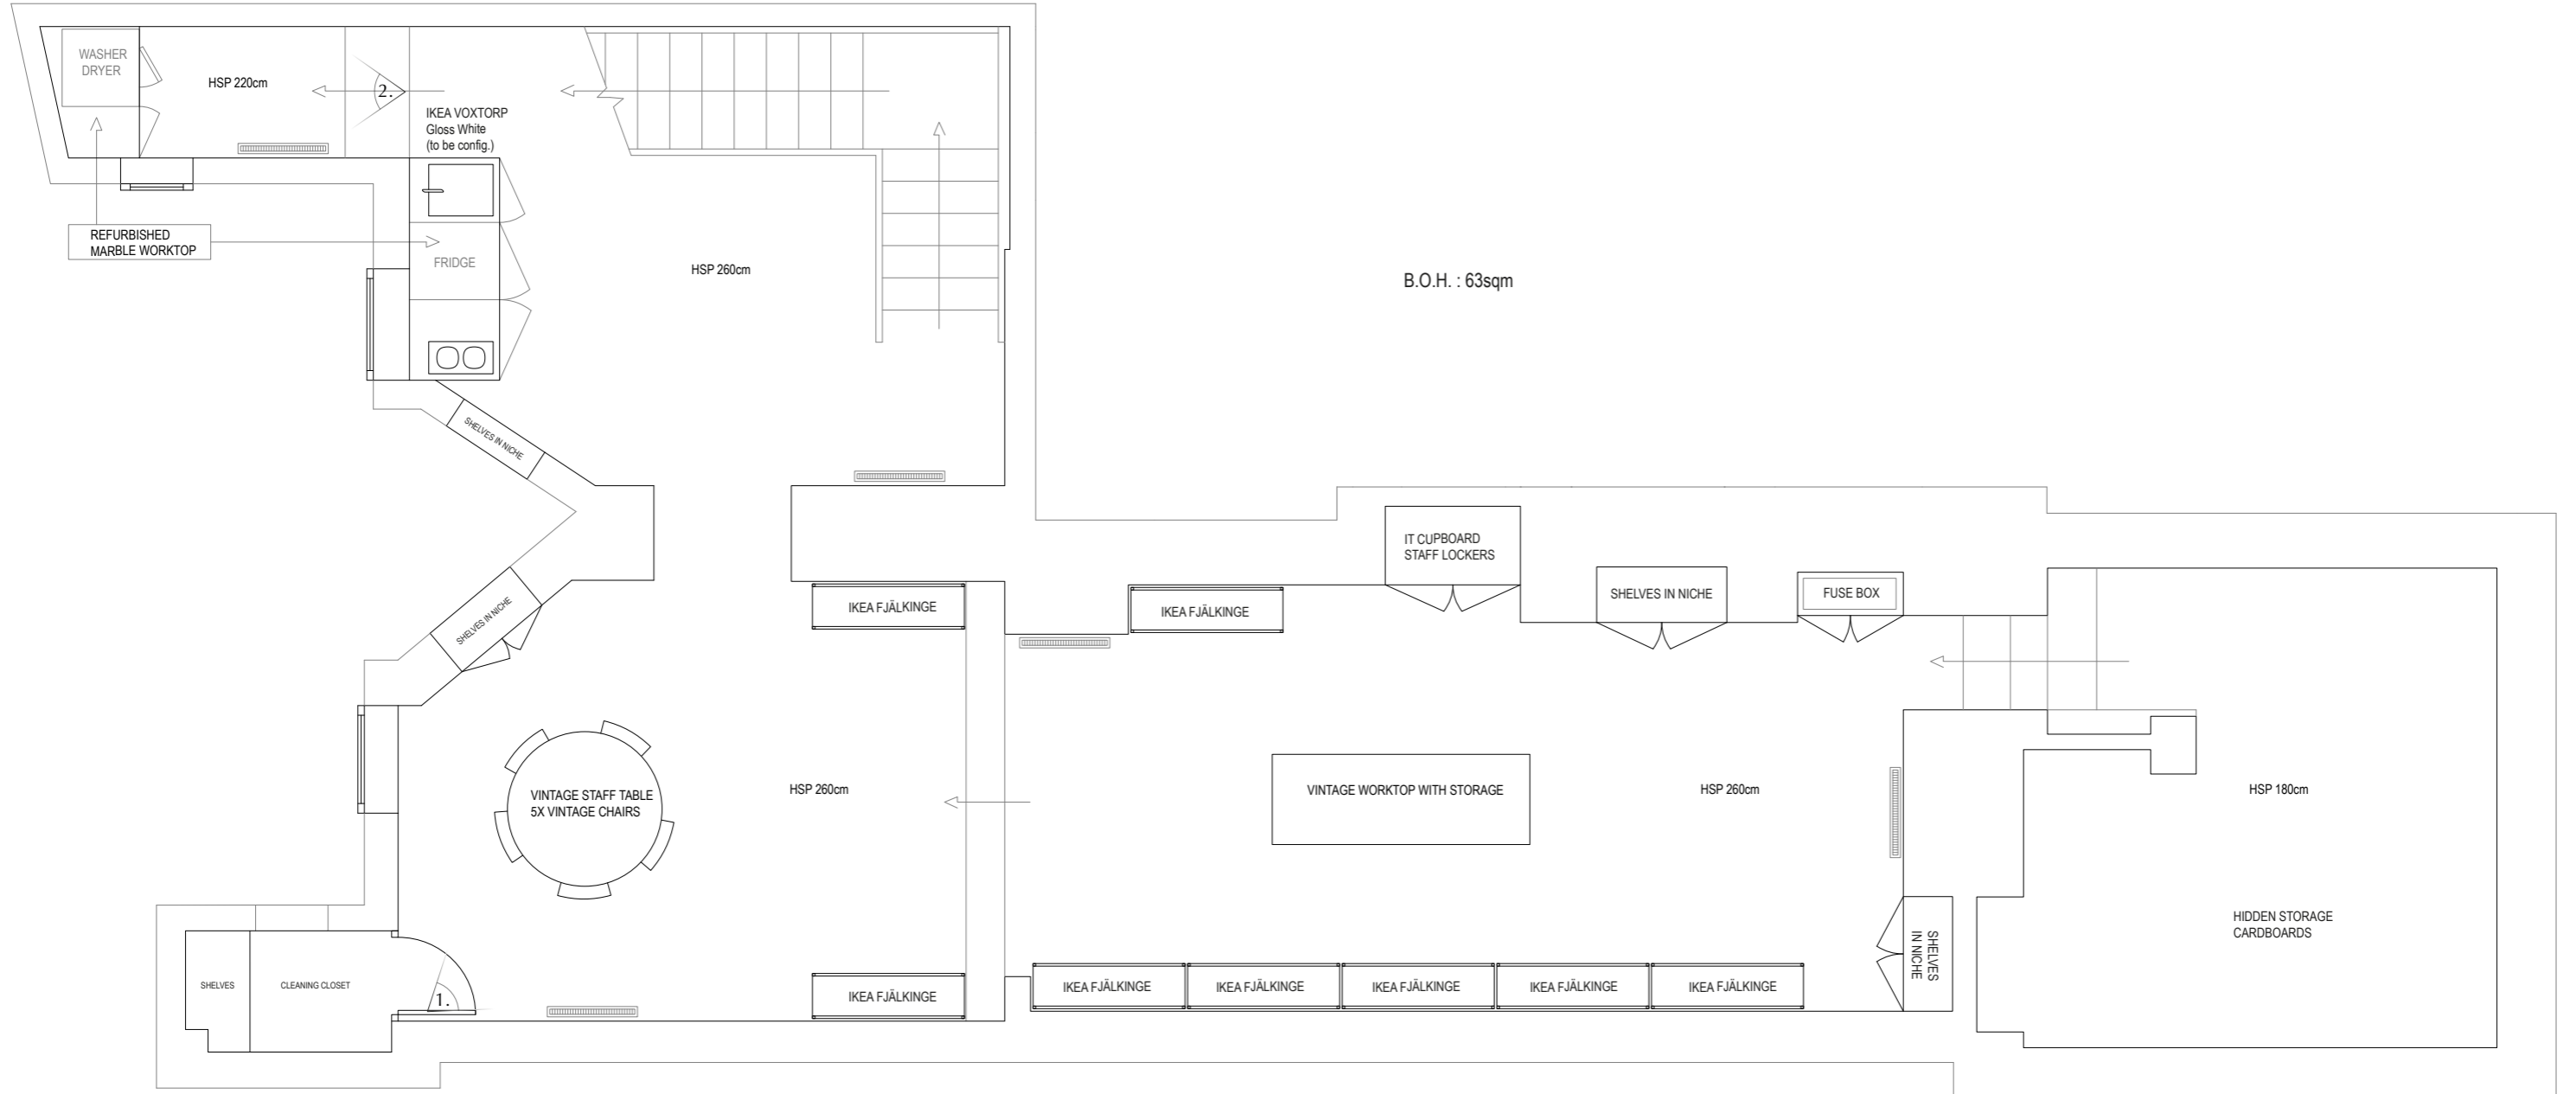

V.2	GENERAL PLAN PROJECTED STATE
31.07.19	BASEMENT / BACK OF HOUSE

NOTES

.....

.....

.....

.....

.....

Aēsop.

SEVEN DIALS