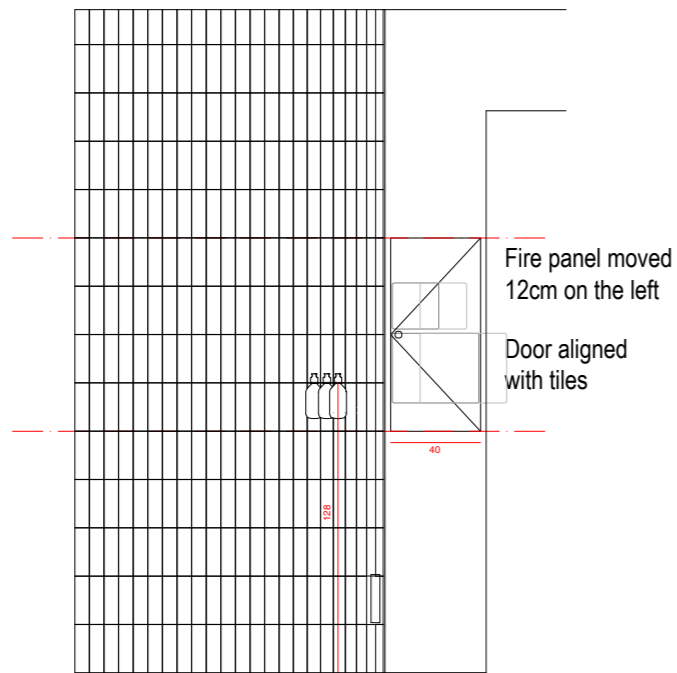

V.2	ELECTRICAL PLAN PROJECTED STATE
31.07.19	GROUND FLOOR / FRONT OF HOUSE

--	--

<p><b>NOTES</b></p> <p>.....</p> <p>.....</p> <p>.....</p> <p>.....</p> <p>.....</p>
--

Aēsop.

---

SEVEN DIALS

V.2	ELECTRICAL PLAN PROJECTED STATE
31.07.19	BASEMENT / BACK OF HOUSE

--	--

<p><b>NOTES</b></p> <p>.....</p> <p>.....</p> <p>.....</p> <p>.....</p>
---

Aēsop.

---

SEVEN DIALS

V.1	ELEVATION PROJECTED STATE
06.09.19	ENTRANCE

NOTES
.....
.....
.....
.....

Aēsop.