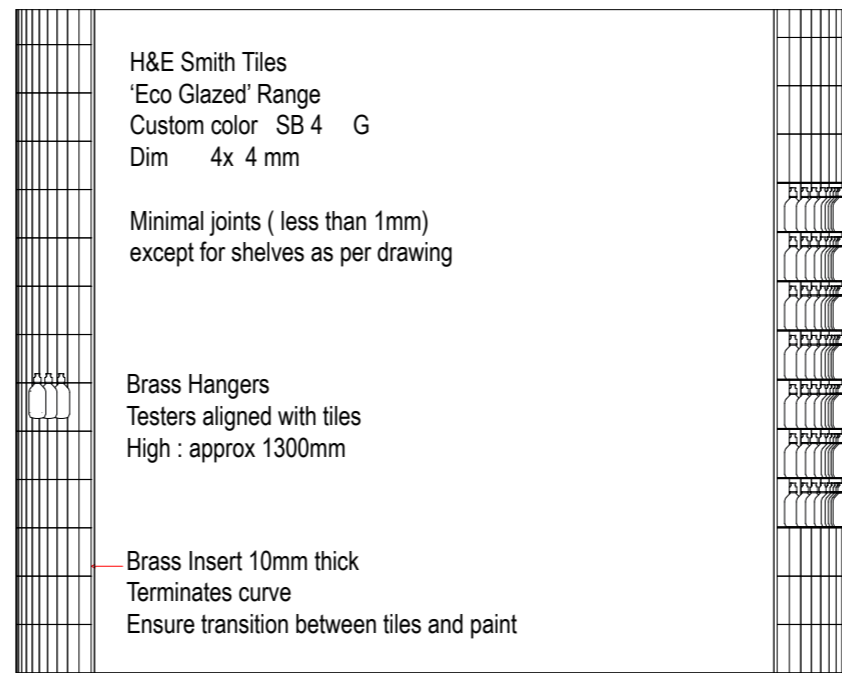

--	--

<p><b>NOTES</b></p> <p>.....</p> <p>.....</p> <p>.....</p> <p>.....</p>
---

Aēsop.

---

SEVEN DIALS

V.1	ELEVATION PROJECTED STATE
06.09.19	ENTRANCE

NOTES
.....
.....
.....
.....

Aēsop.