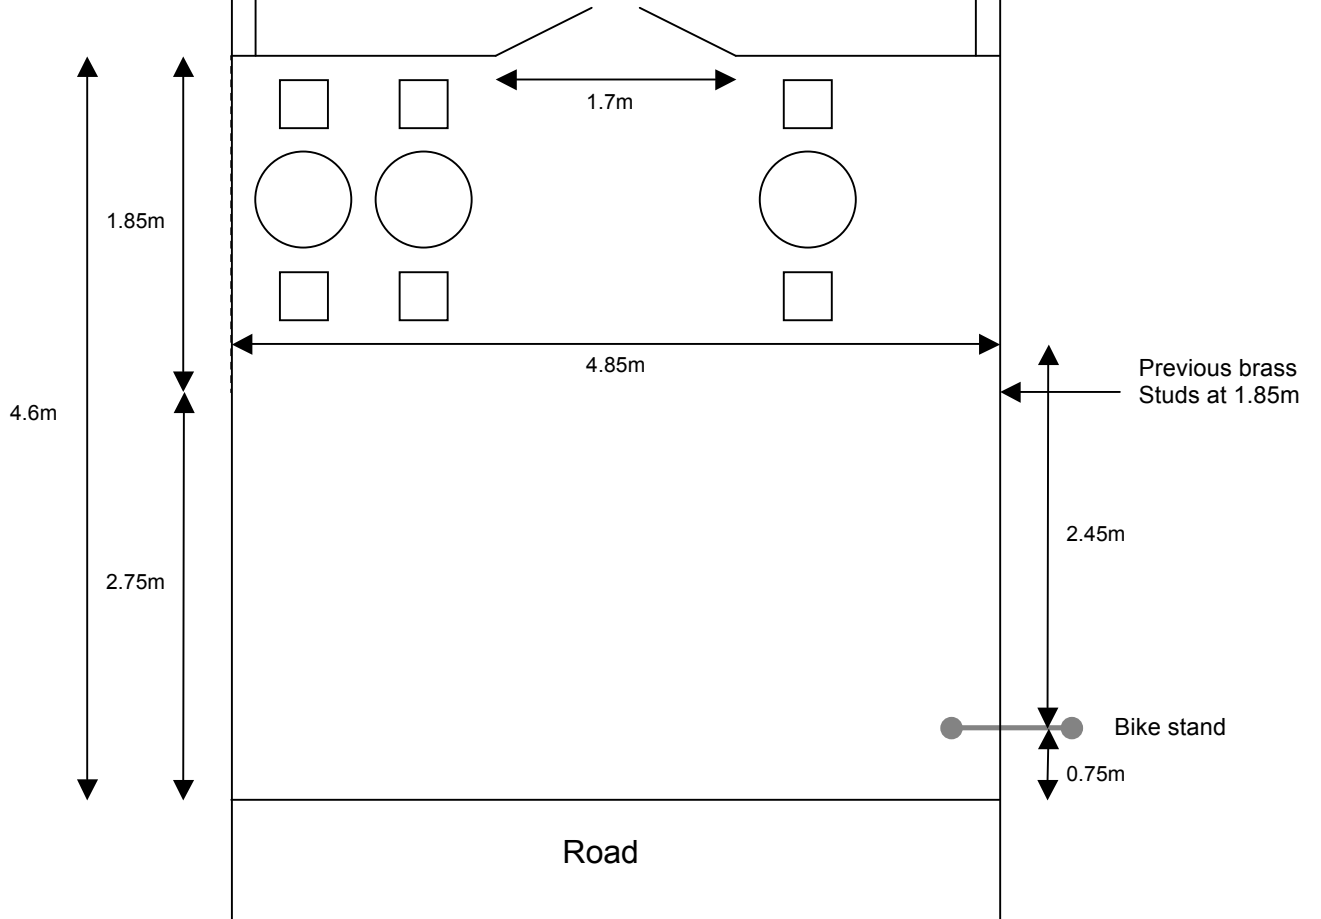

**Premises Name:** The Wet Fish Café  
**Premises Address:** 242 West End Lane, London NW6 1LG

Tables 0.7m diameter

Chair dimensions 0.5m x 0.5m