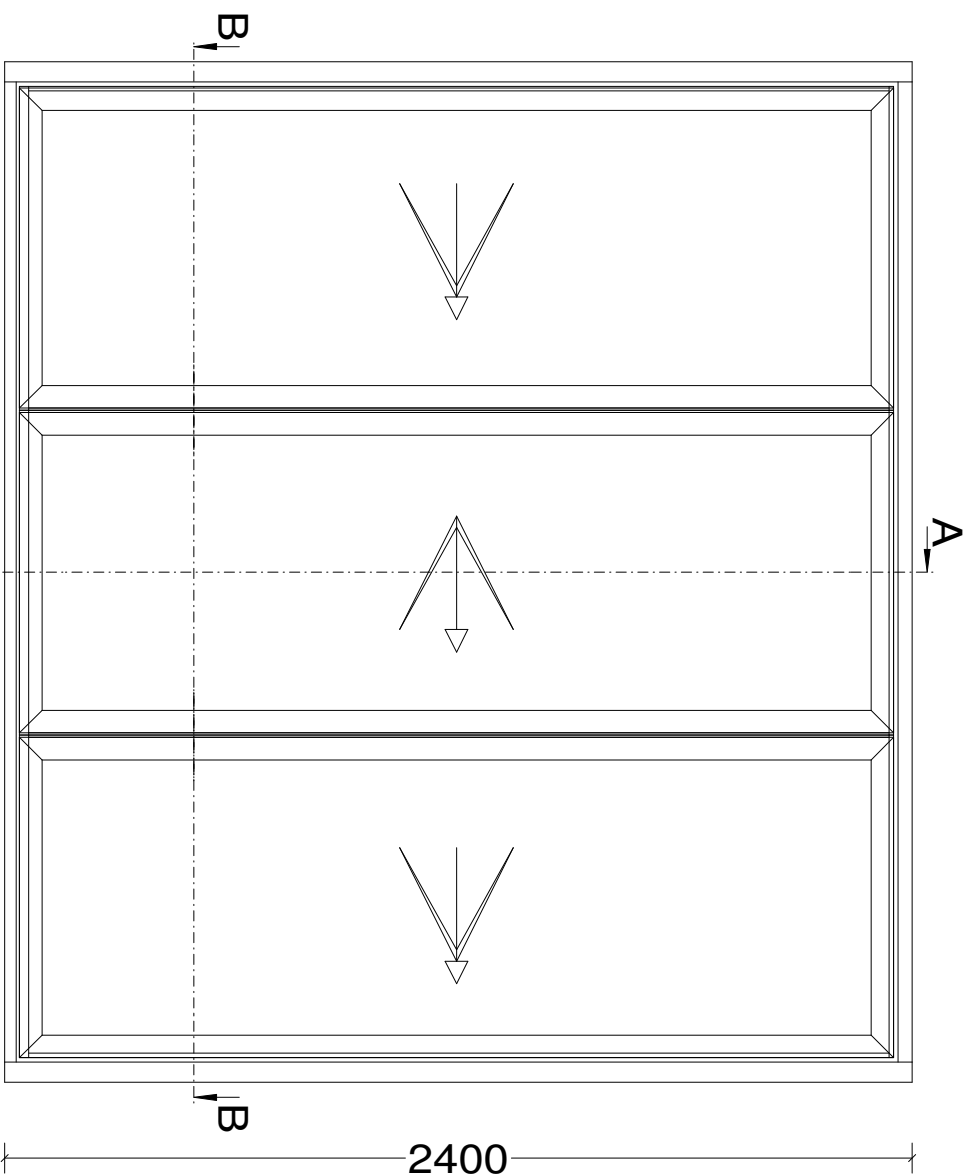

Pos. 003, Quantity: 1
 303 Open Out (Right Hinged)
 Job: 116 Fleet Road
 System: Reynaers CF 68 Level 3 outside Door Hardware Standard
 Exterior View

DATE 24.06.2019
 DRAWING No.

SCALE 1 : 2