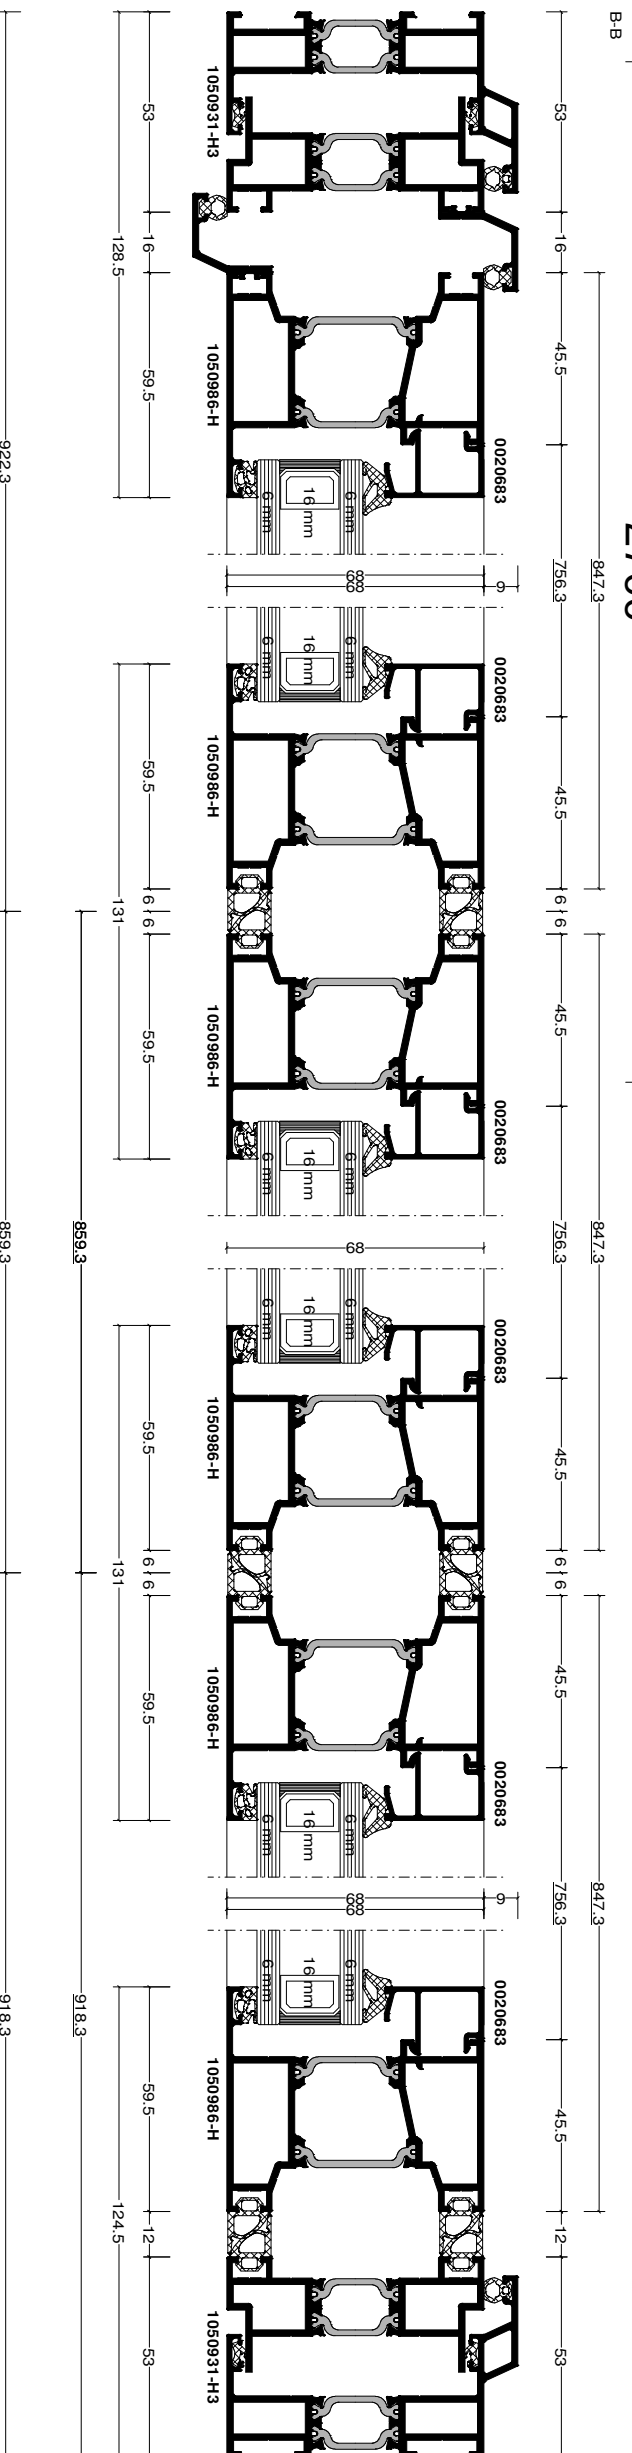

Pos. 003, Quantity: 1
 303 Open Out (Right Hinged)
 Job: 116 Fleet Road
 System: Reynaers CF 68 Level 3 outside Door Hardware Standard
 Exterior View

DATE 24.06.2019
 DRAWING No.

SCALE 1 : 2