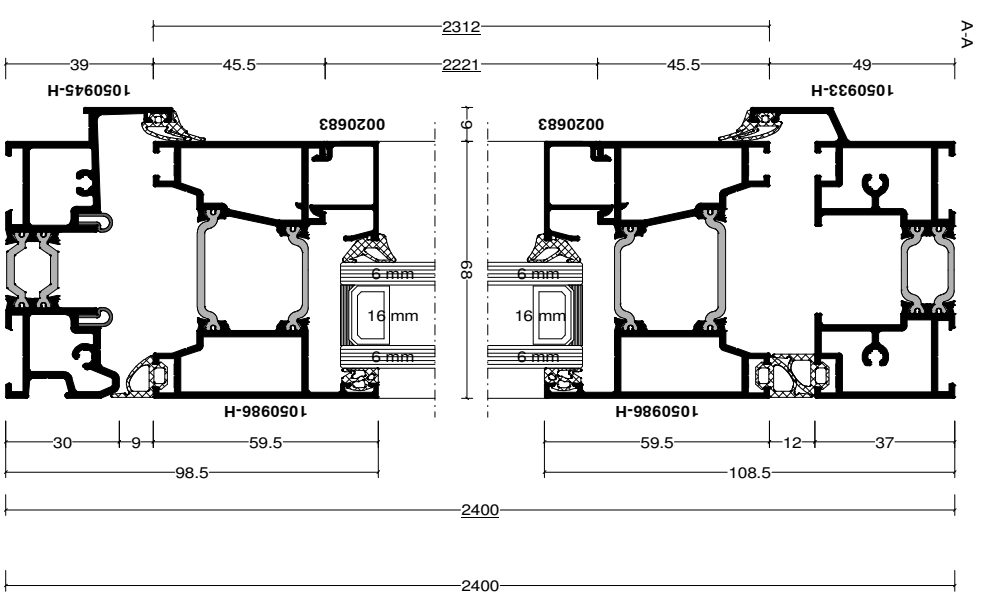

Pos. 003, Quantity: 1
 303 Open Out (Right Hinged)
 Job: 116 Fleet Road
 System: Reynaers CF 68 Level 3 outside Door Hardware Standard
 Exterior View

DATE 24.06.2019
 DRAWING No.

SCALE 1 : 2