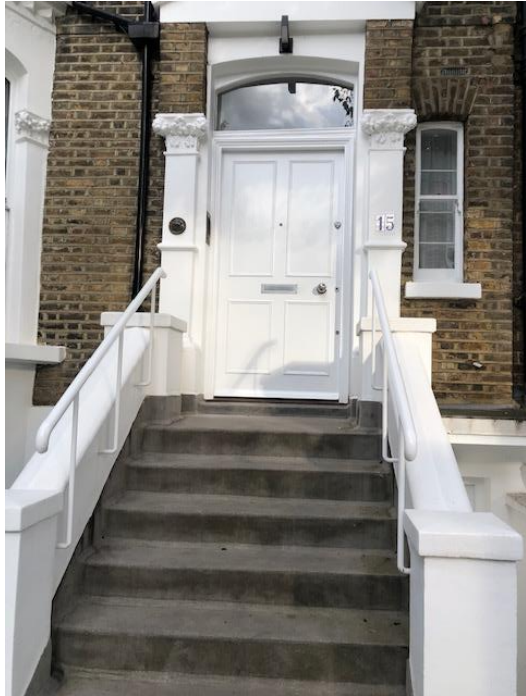

Examples of neighbours on King Henry's Road (2/3)