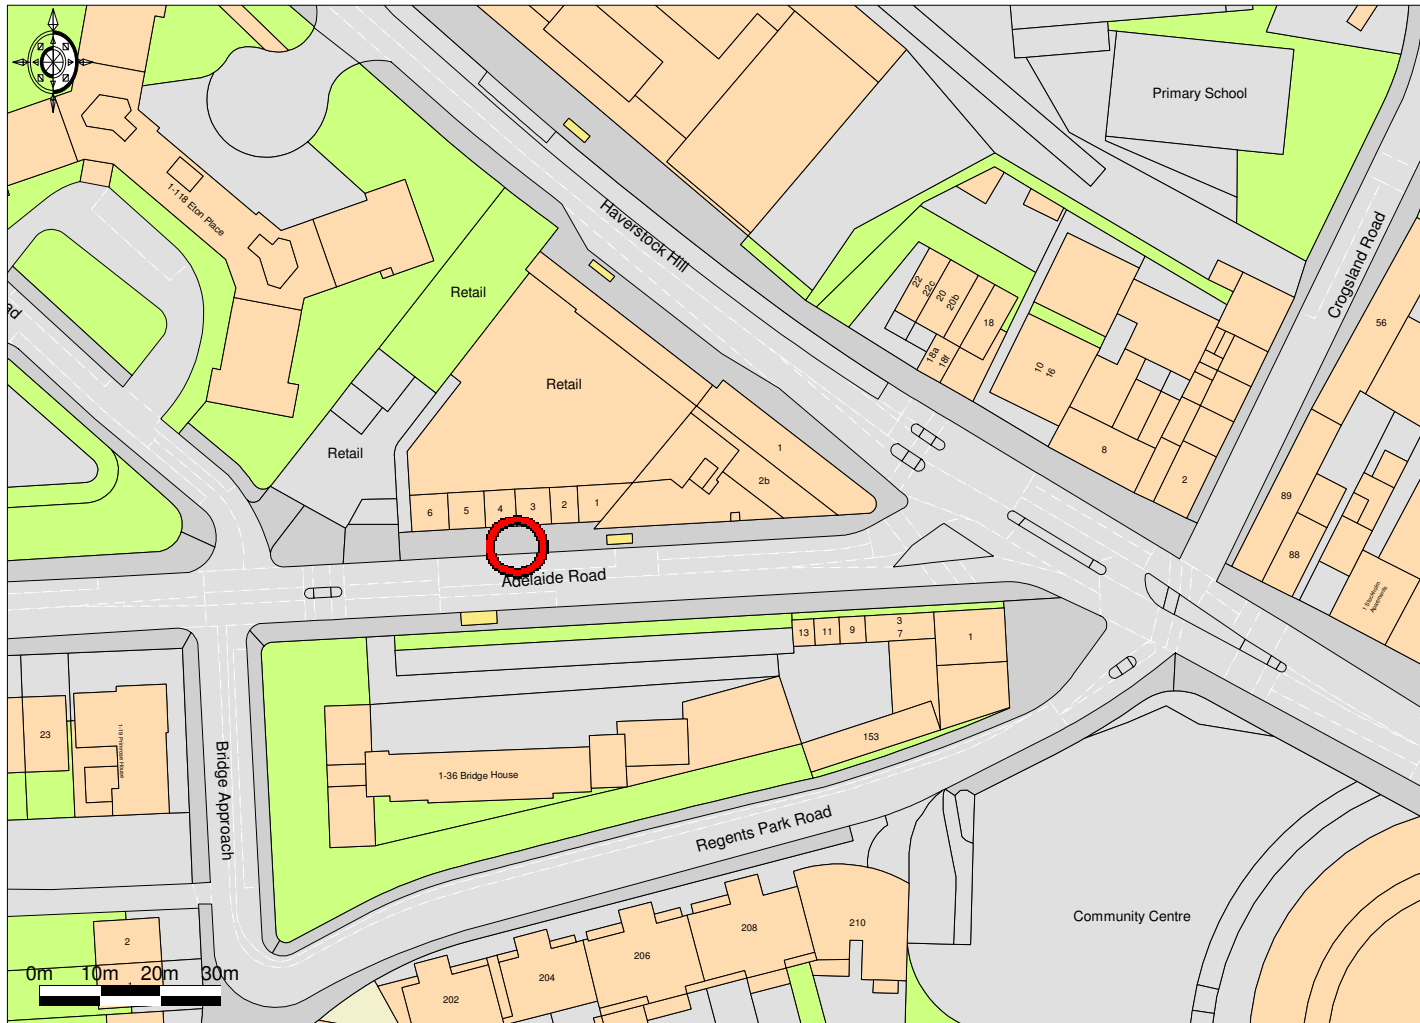

LOCATION PLAN
Proposed telephone kiosk outside 4 Adelaide Road, Chalk Farm, London

© UKMap Copyright The Geoinformation Group 2019 Licence No. LANDMLON100003121118. Plotted Scale - 1:1250