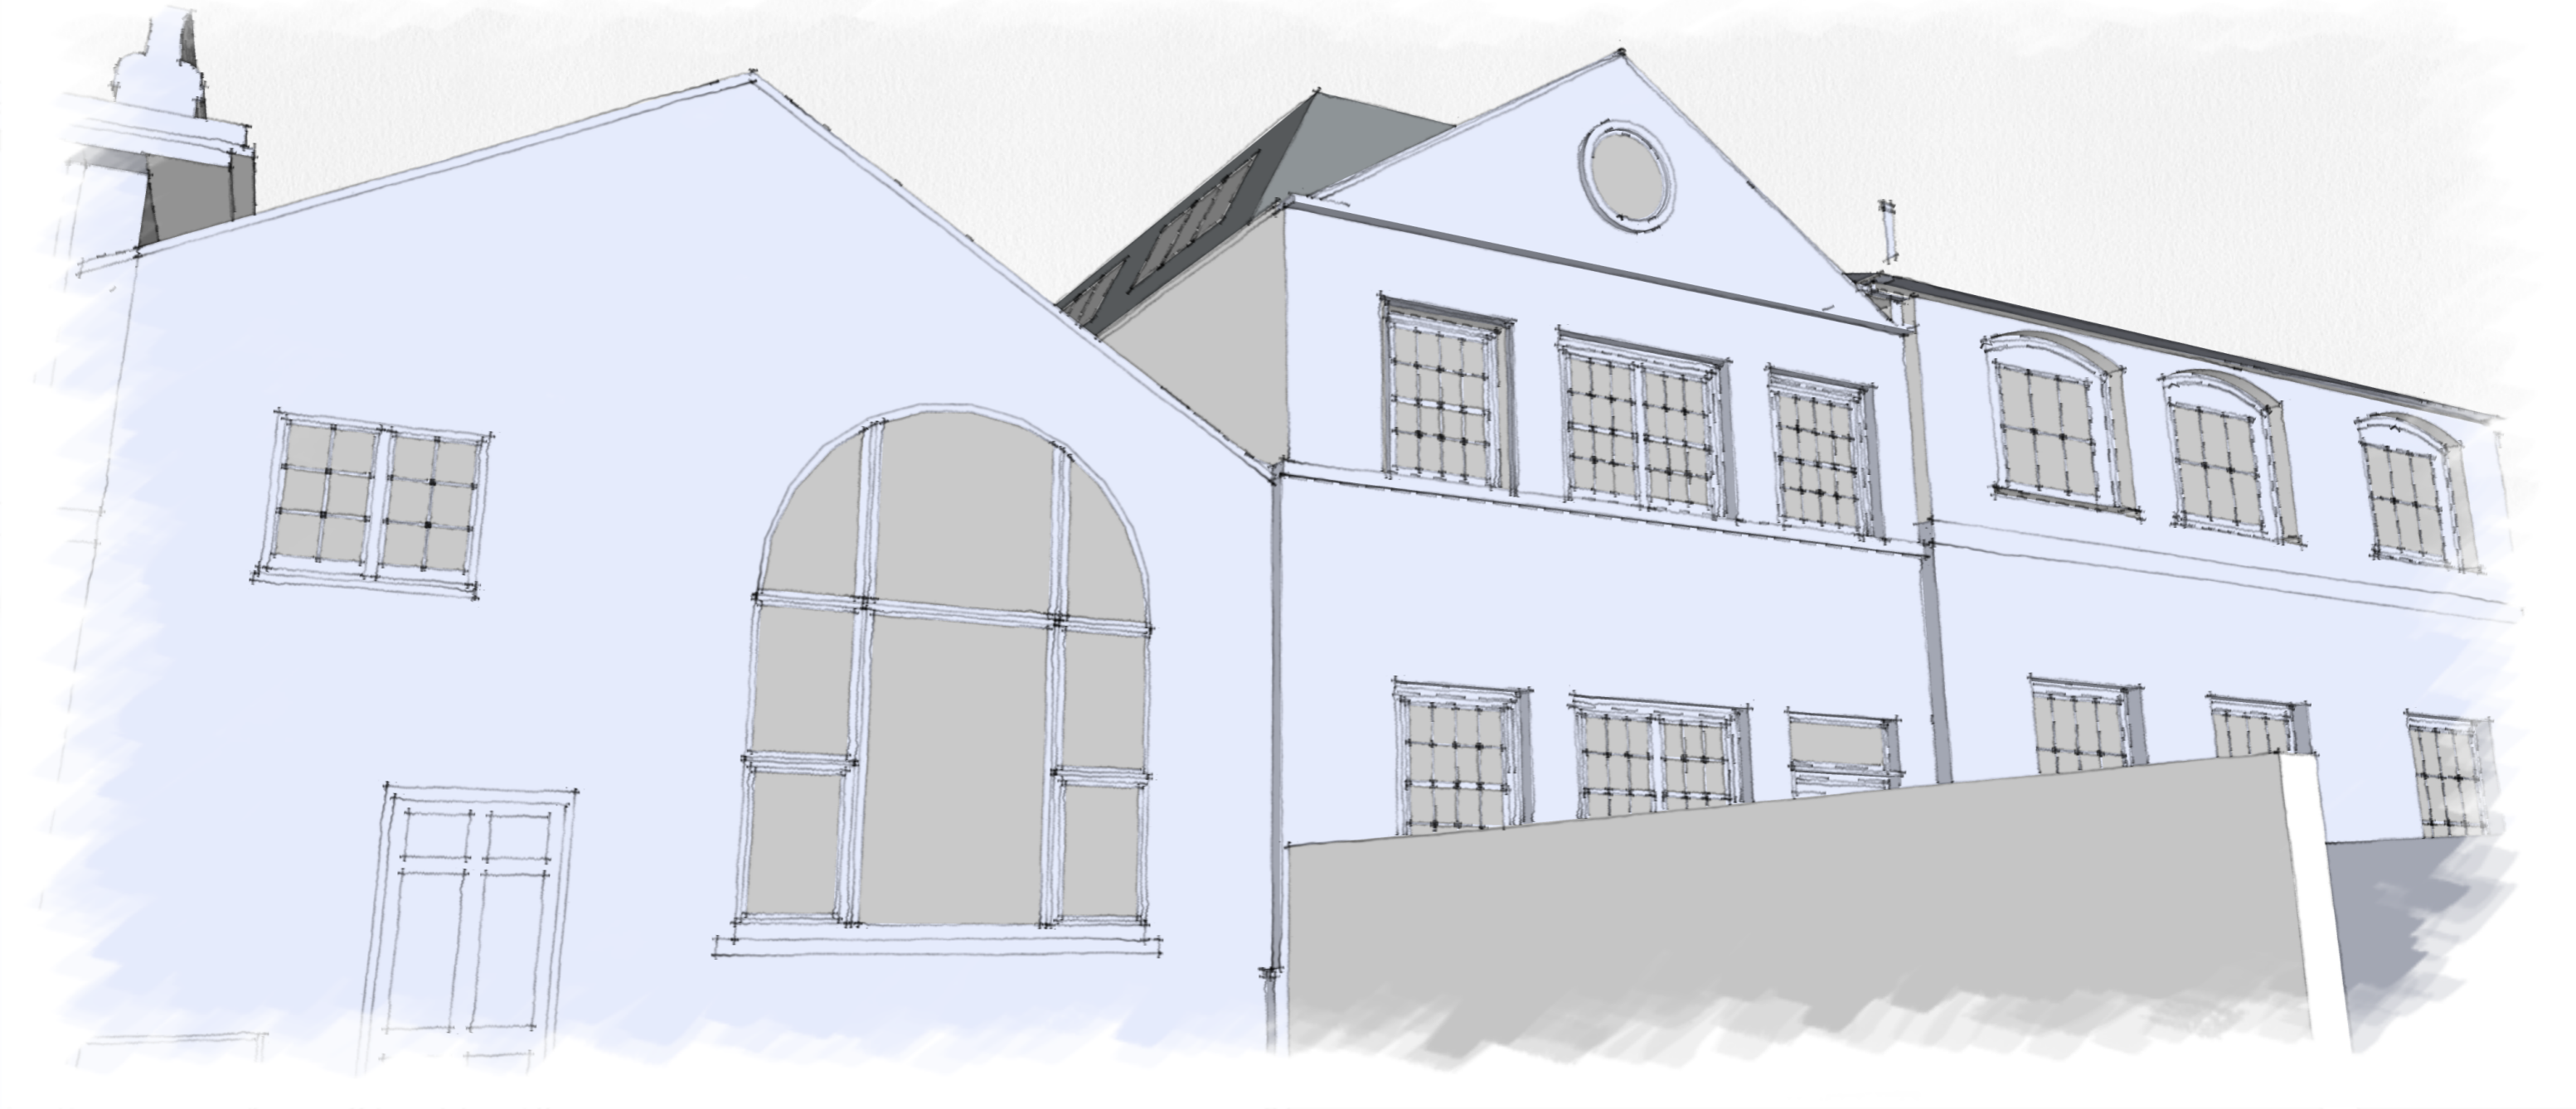

View looking east from pavement, pedestrian height

Studio 29 Architects

5a Greville Place, London