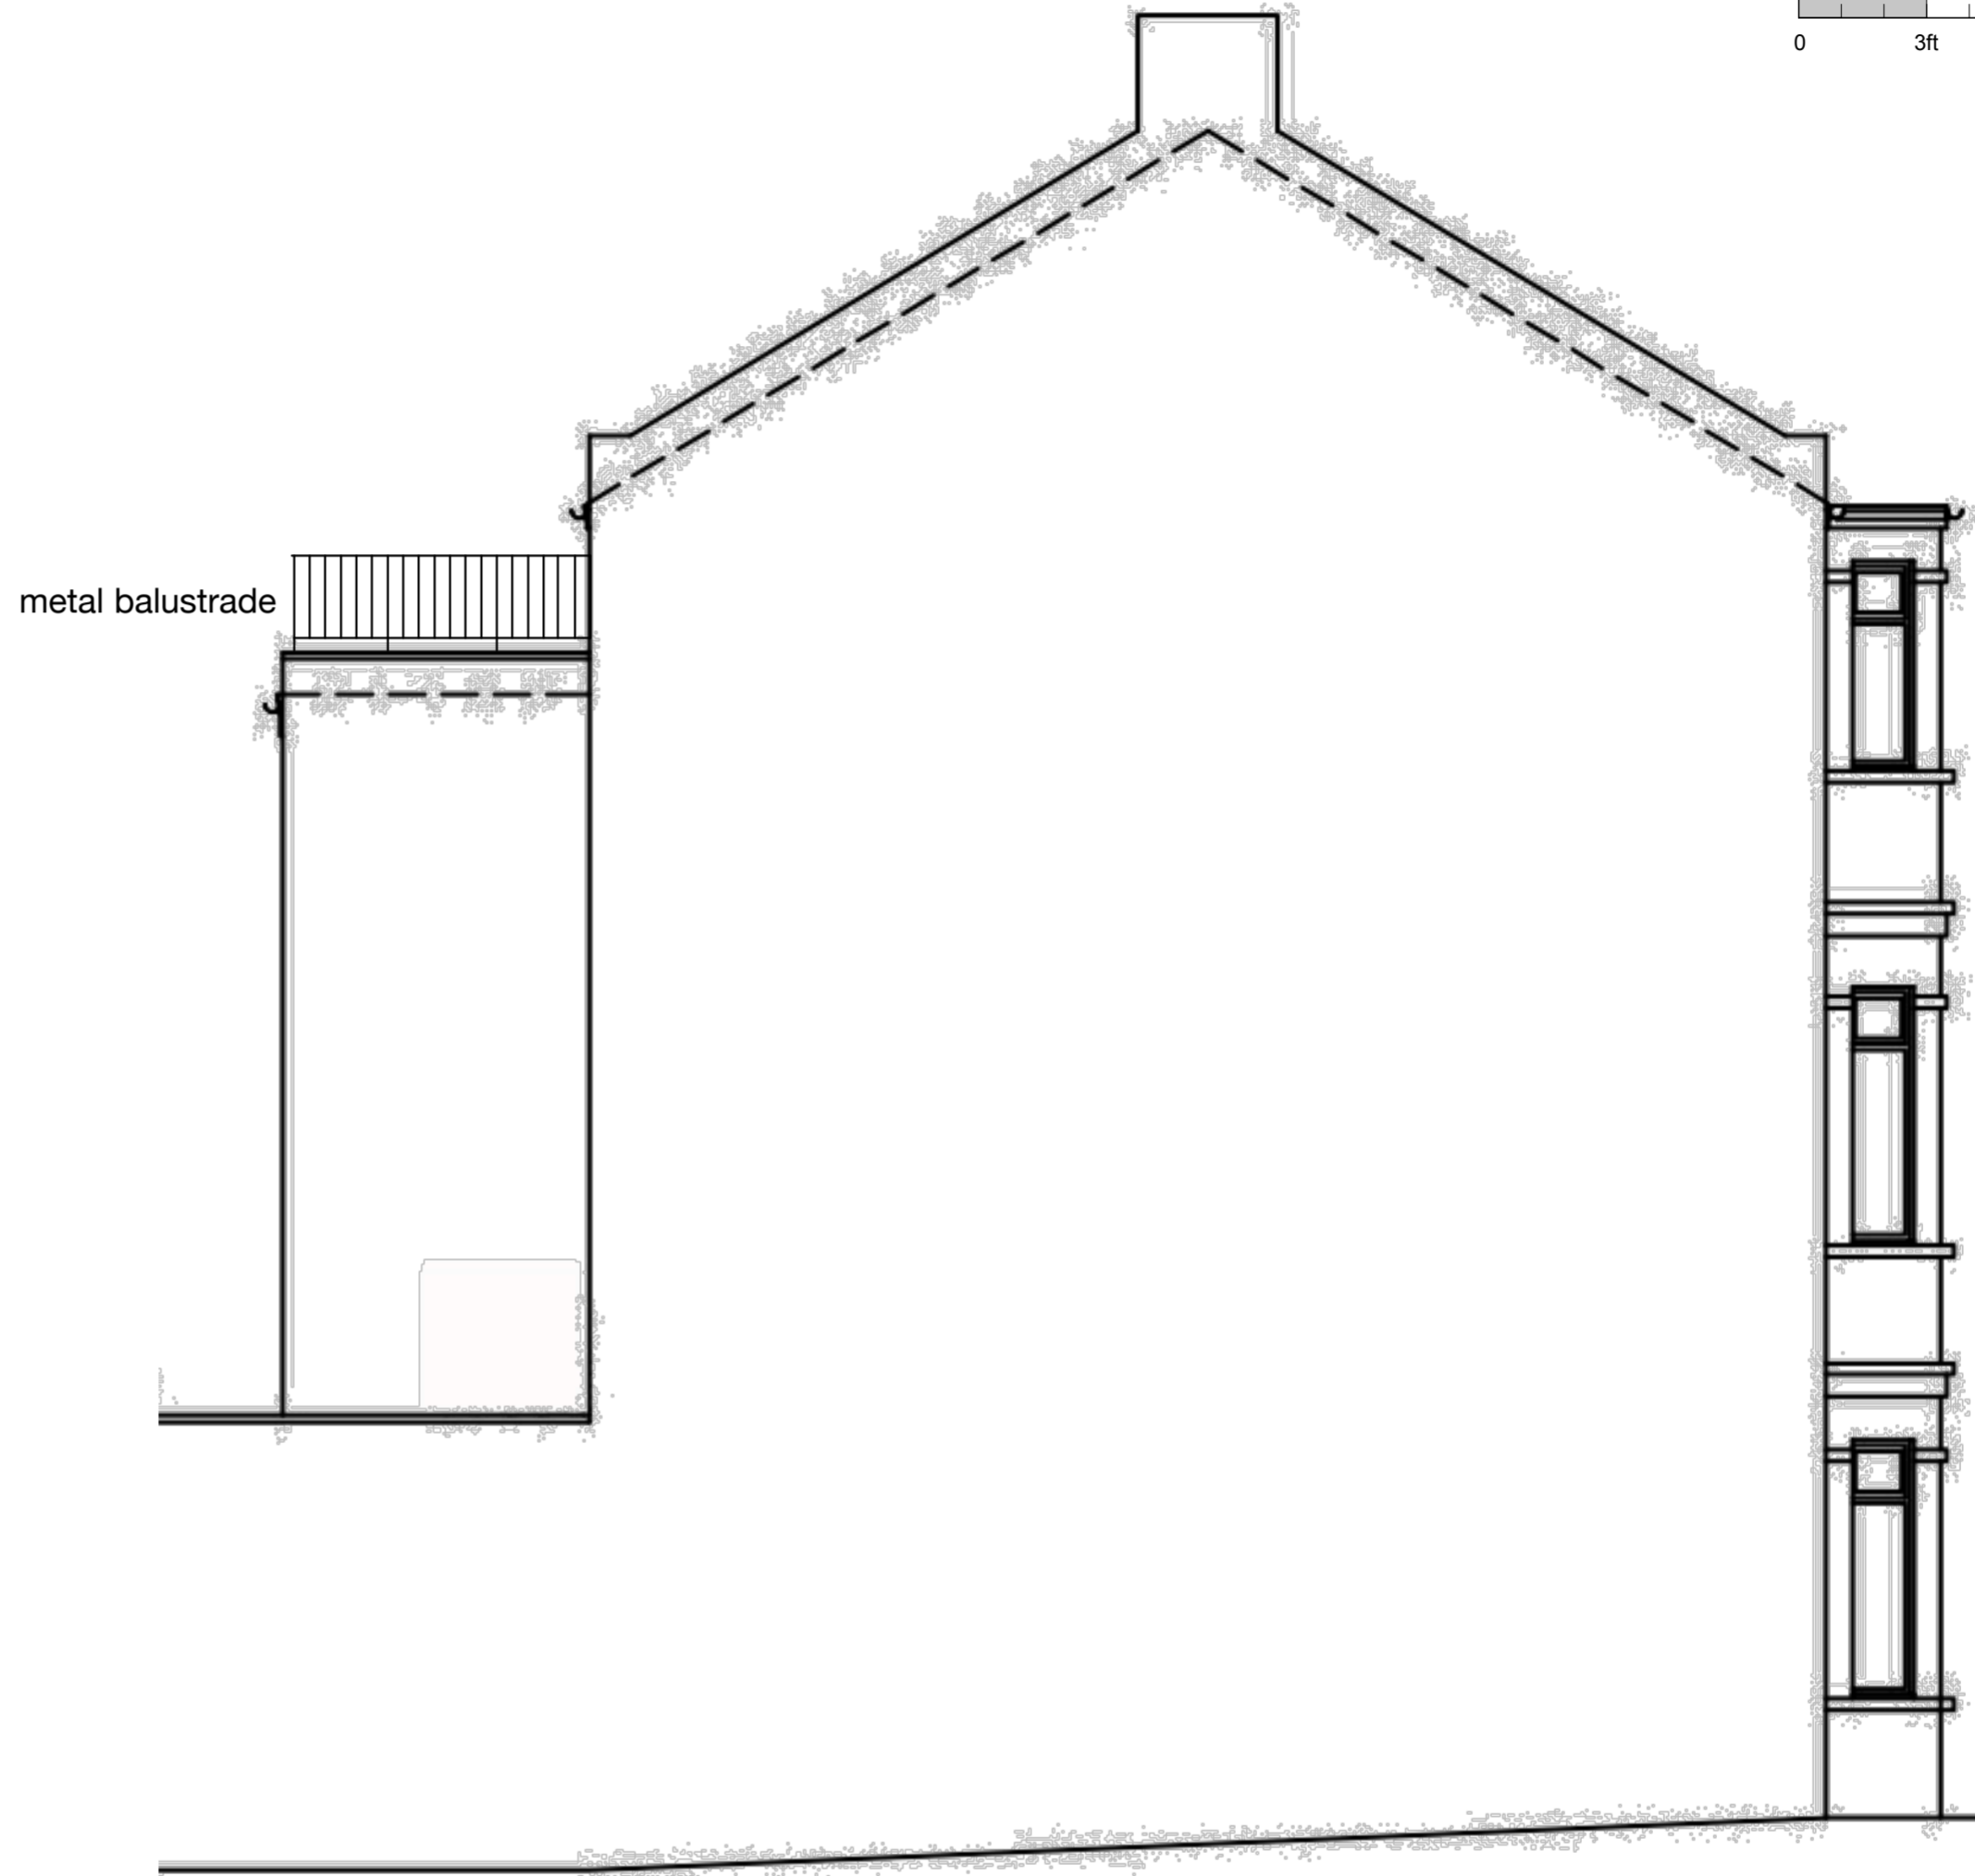

PROPOSED REAR ELEVATION

PROPOSED SIDE ELEVATION

**BROD WIGHT**  
**Architects**  
 8a Baynes Mews --- London --- NW3 5BH

Flat D, 2 Savernake Road  
 London NW3 2JN

www.brodwight.co.uk office@brodwight.co.uk  
 Tel 020 7722 0810 This drawing is copyright

Drawing Title:  
**Proposed Elevations**

Drawing Ref:  
**1084-AP05**

Date: Sept 2019 Scale: 1:50 @ A2