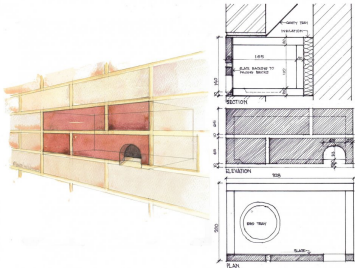

Swift Box - Custom Brick facing