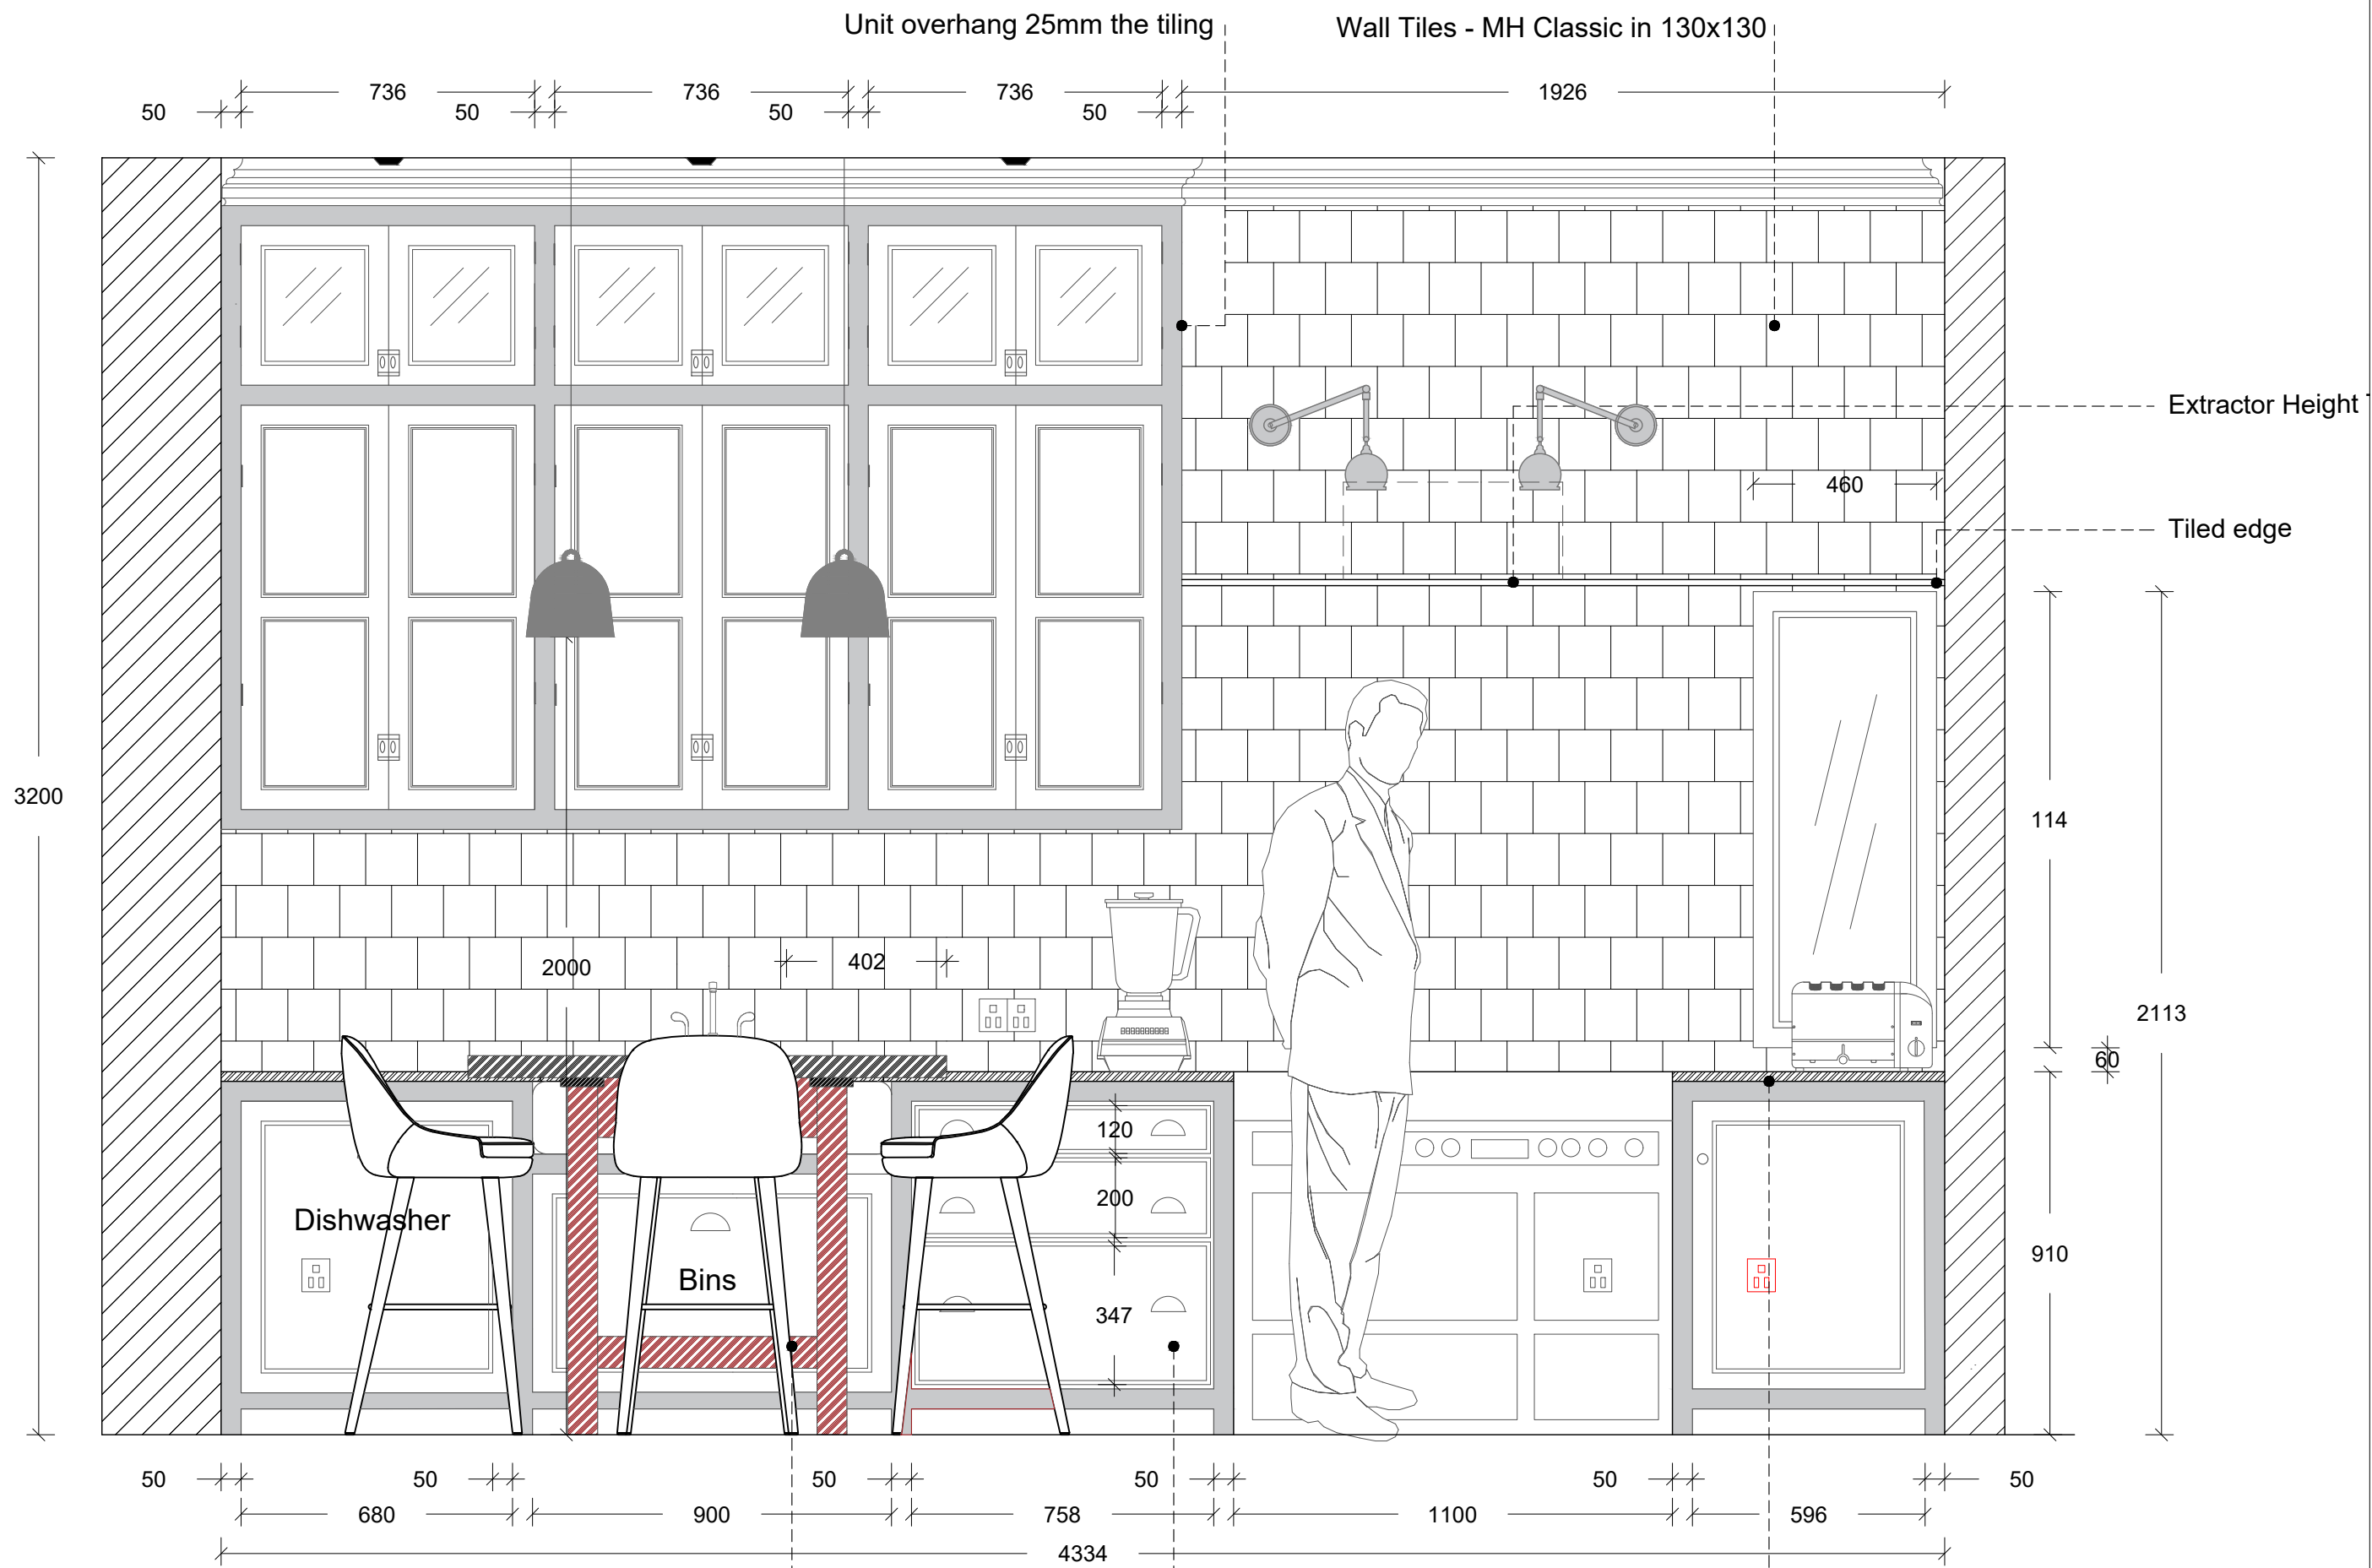

2 gang Dimmer 2 Wall Lights
6 LED Spot Lights

2 gang Dimmer 2 pendant (Dinning Table)
2 pendant (Bar)

Every Worktop overhang 20mm

Jib Doors for understairs storage

2 gang Switch
Under Cabinet Lights
LED strip inside cabinets

Kitchen Cupboard Knobs -
ARMAC MARTIN in Satin Nickel Plate

Paint on Units -
FB PAVILLION GREY 242

Wood dividers required for
top drawers

Worktop - Silestone LAGOON