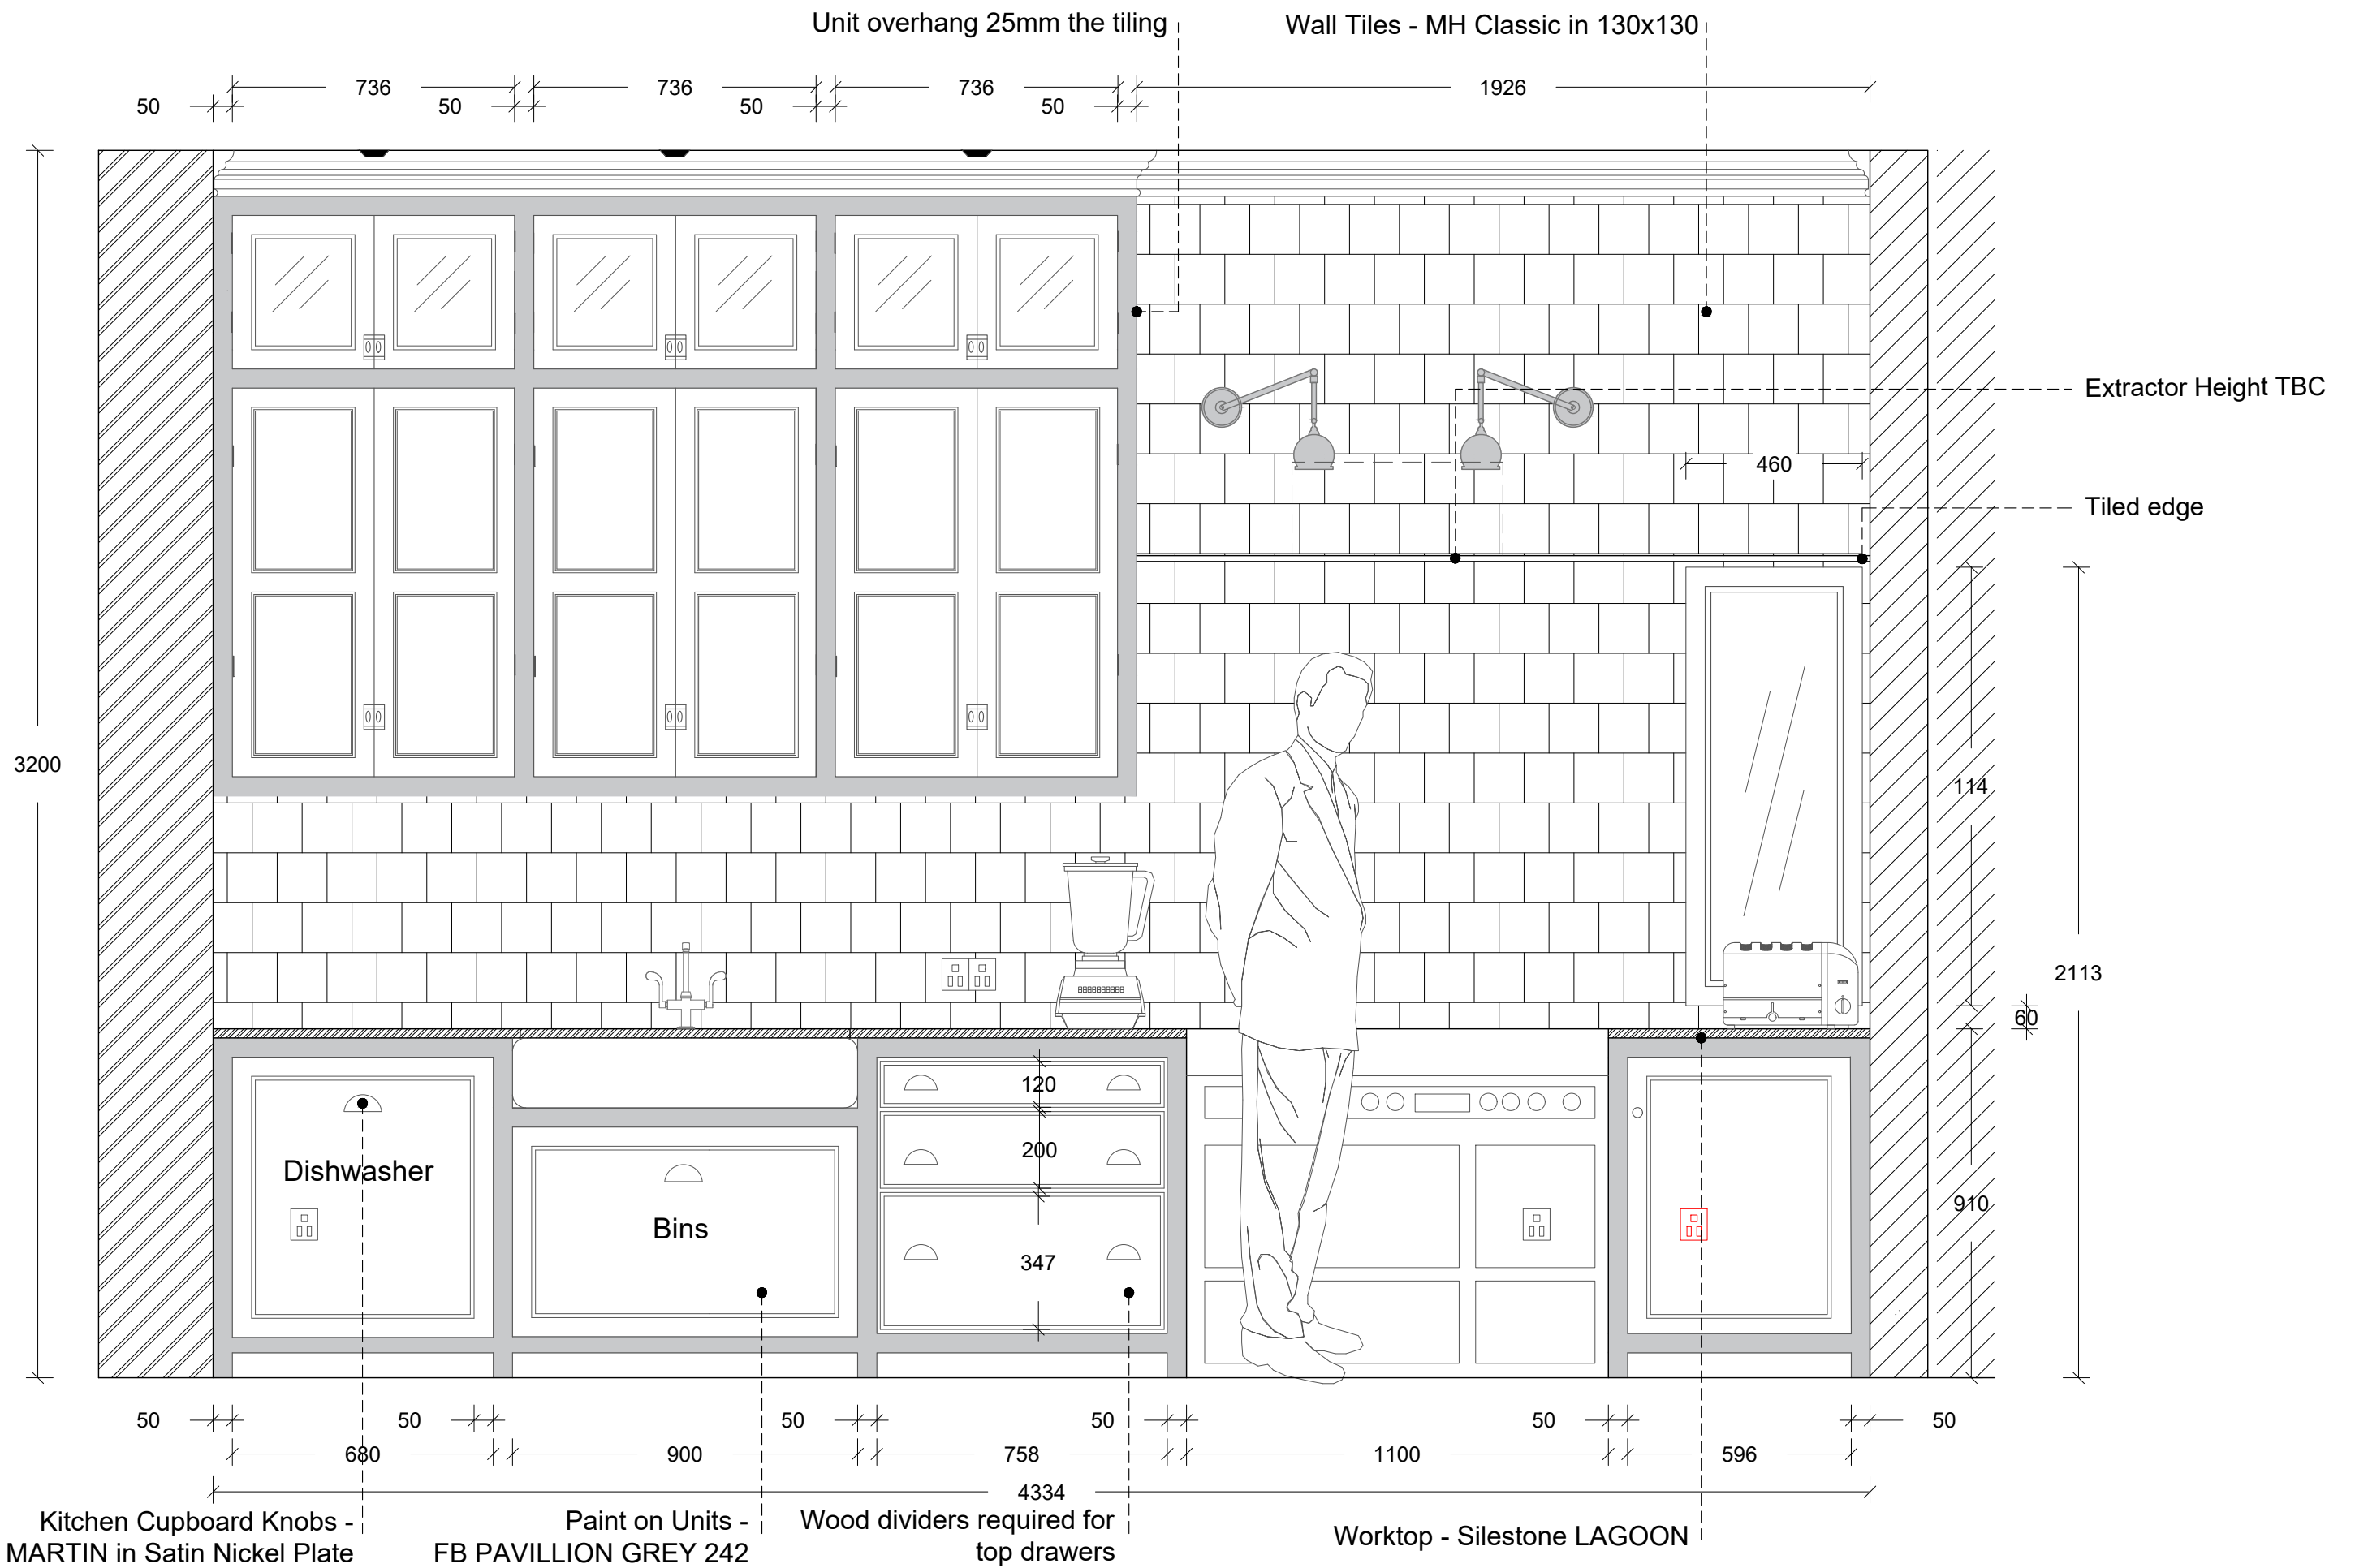

2 gang Dimmer 2 Wall Lights
6 LED Spot Lights

2 gang Dimmer 2 pendant (Dinning Table)
2 pendant (Bar)

Every Worktop overhang 20mm

Jib Doors for understairs storage

2 gang Switch
Under Cabinet Lights
LED strip inside cabinets

Kitchen Cupboard Knobs -
ARMAC MARTIN in Satin Nickel Plate

Paint on Units -
FB PAVILLION GREY 242

Wood dividers required for
top drawers

Worktop - Silestone LAGOON