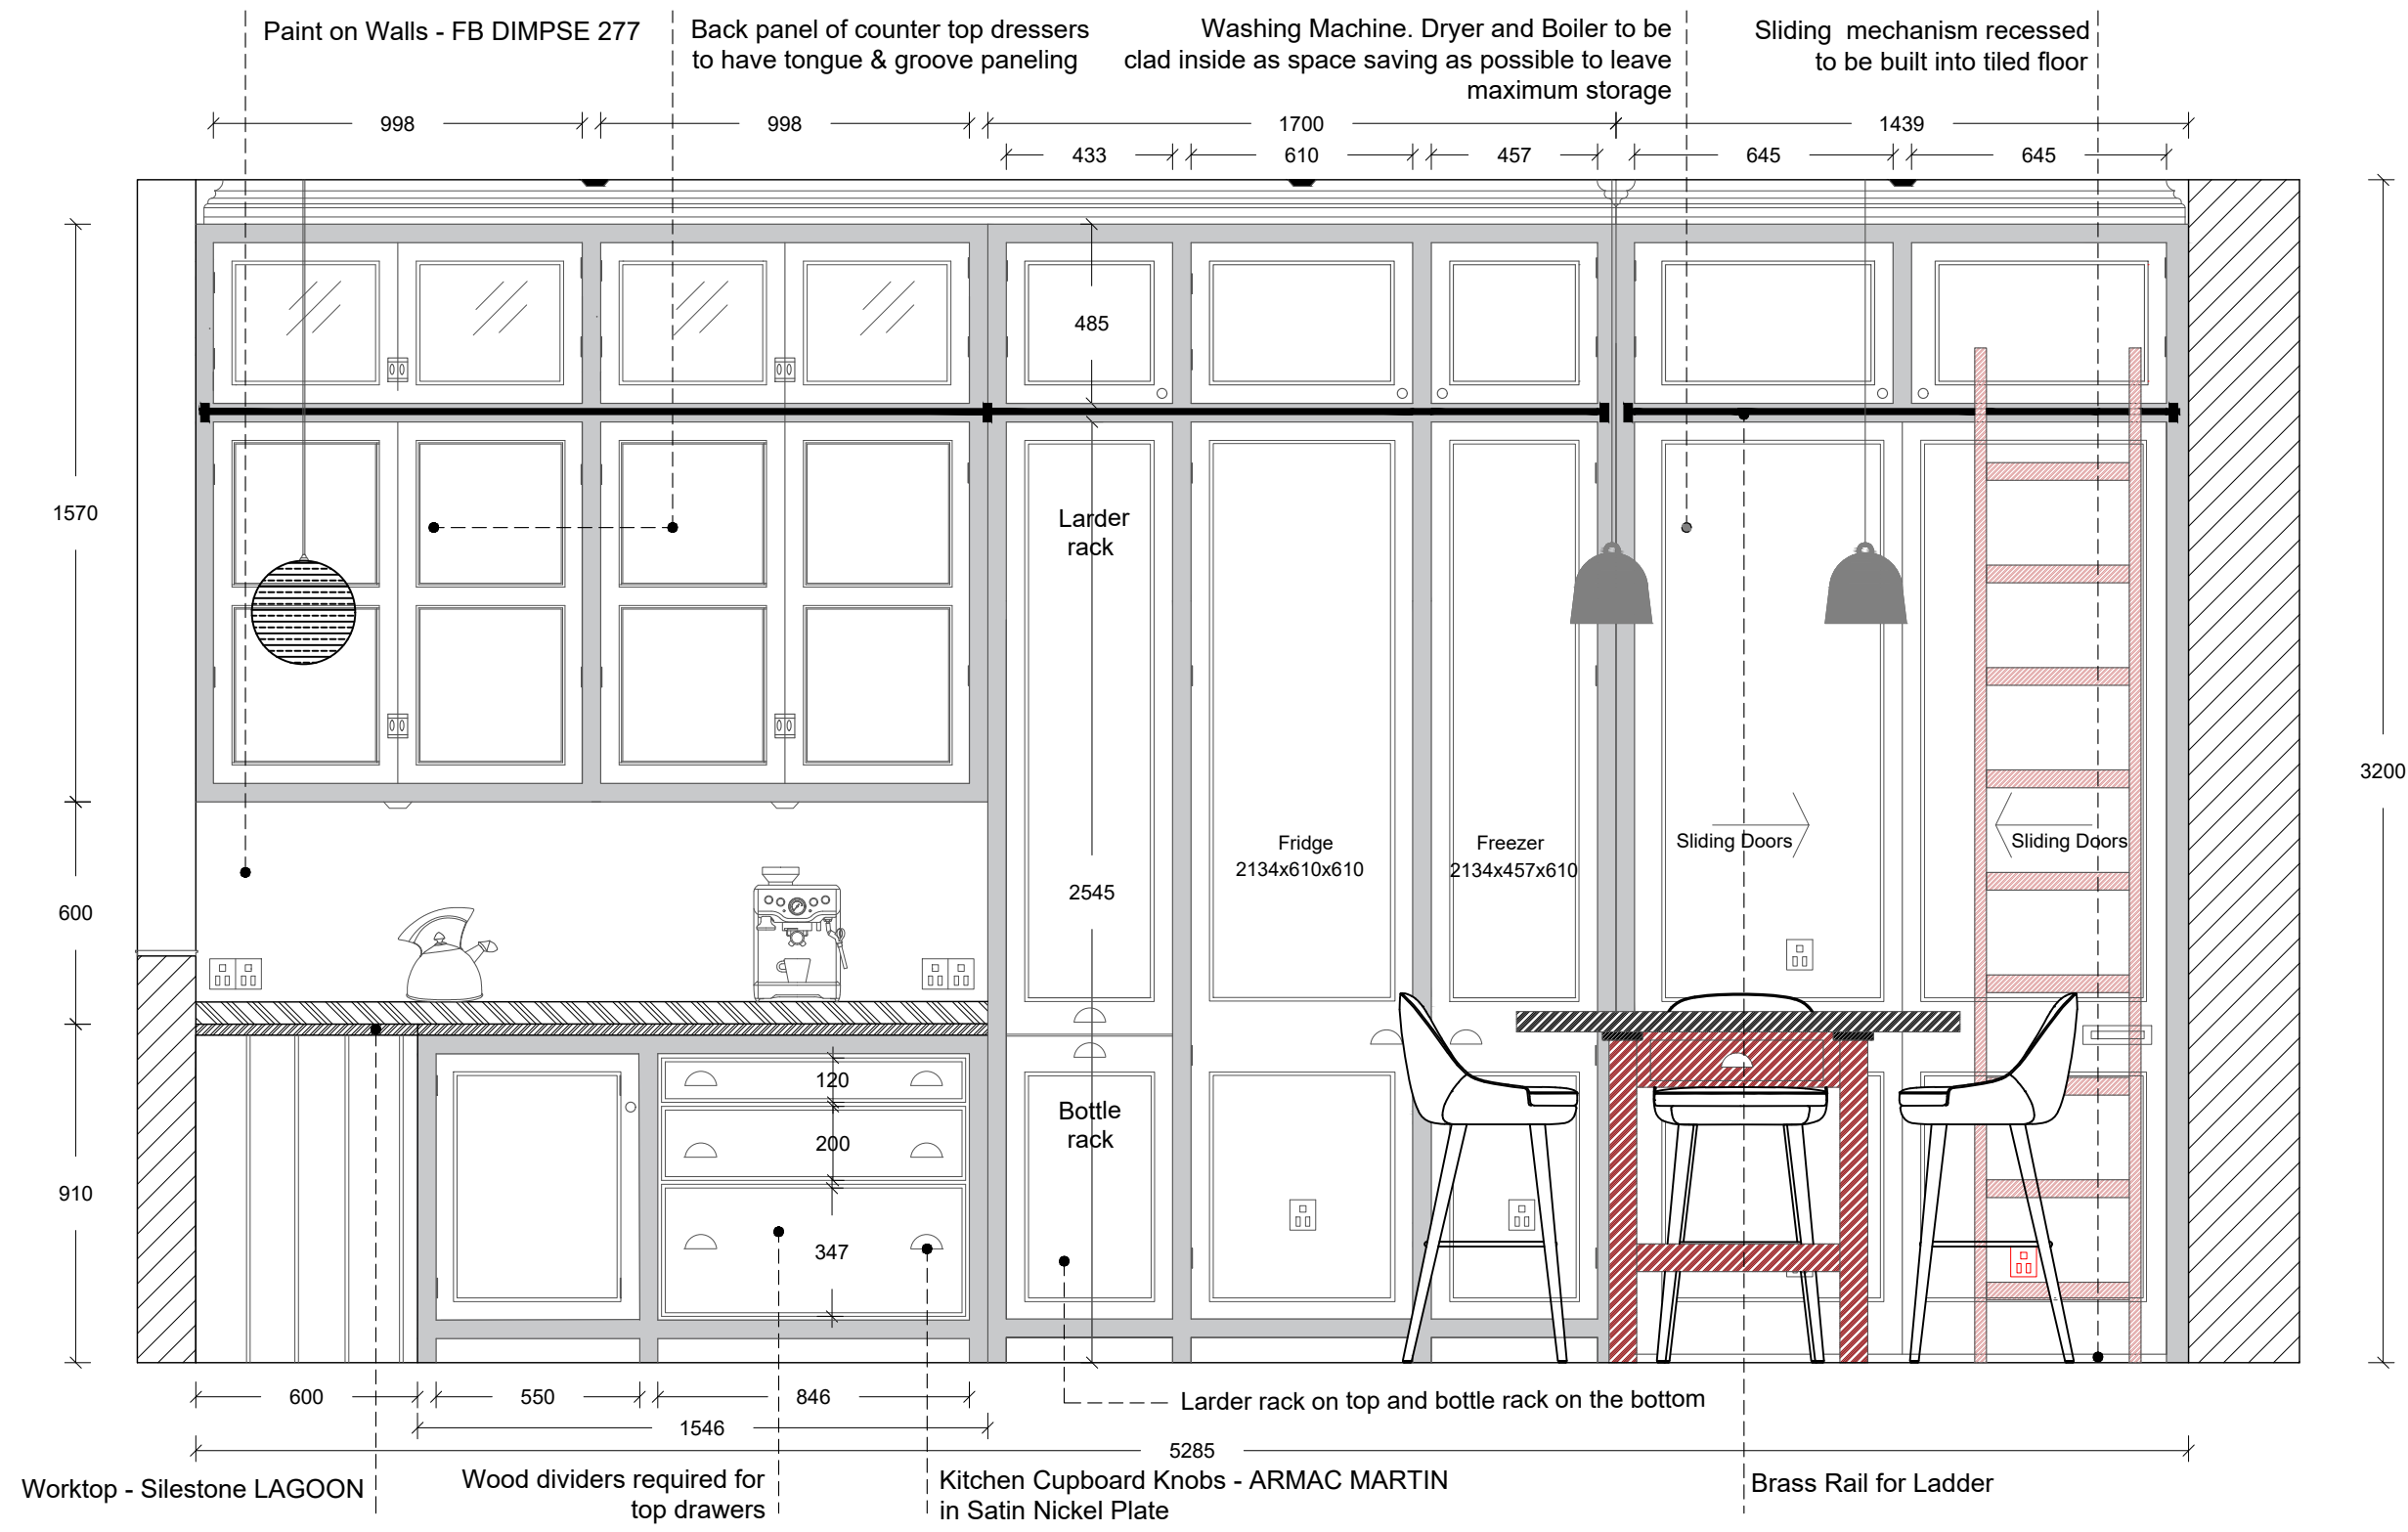

2 gang Dimmer 2 Wall Lights
6 LED Spot Lights

2 gang Dimmer 2 pendant (Dinning Table)
2 pendant (Bar)

Every Worktop overhang 20mm

Jib Doors for understairs storage

2 gang Switch
Under Cabinet Lights
LED strip inside cabinets

Kitchen Cupboard Knobs -
ARMAC MARTIN in Satin Nickel Plate

Paint on Units -
FB PAVILLION GREY 242

Wood dividers required for
top drawers

Worktop - Silestone LAGOON