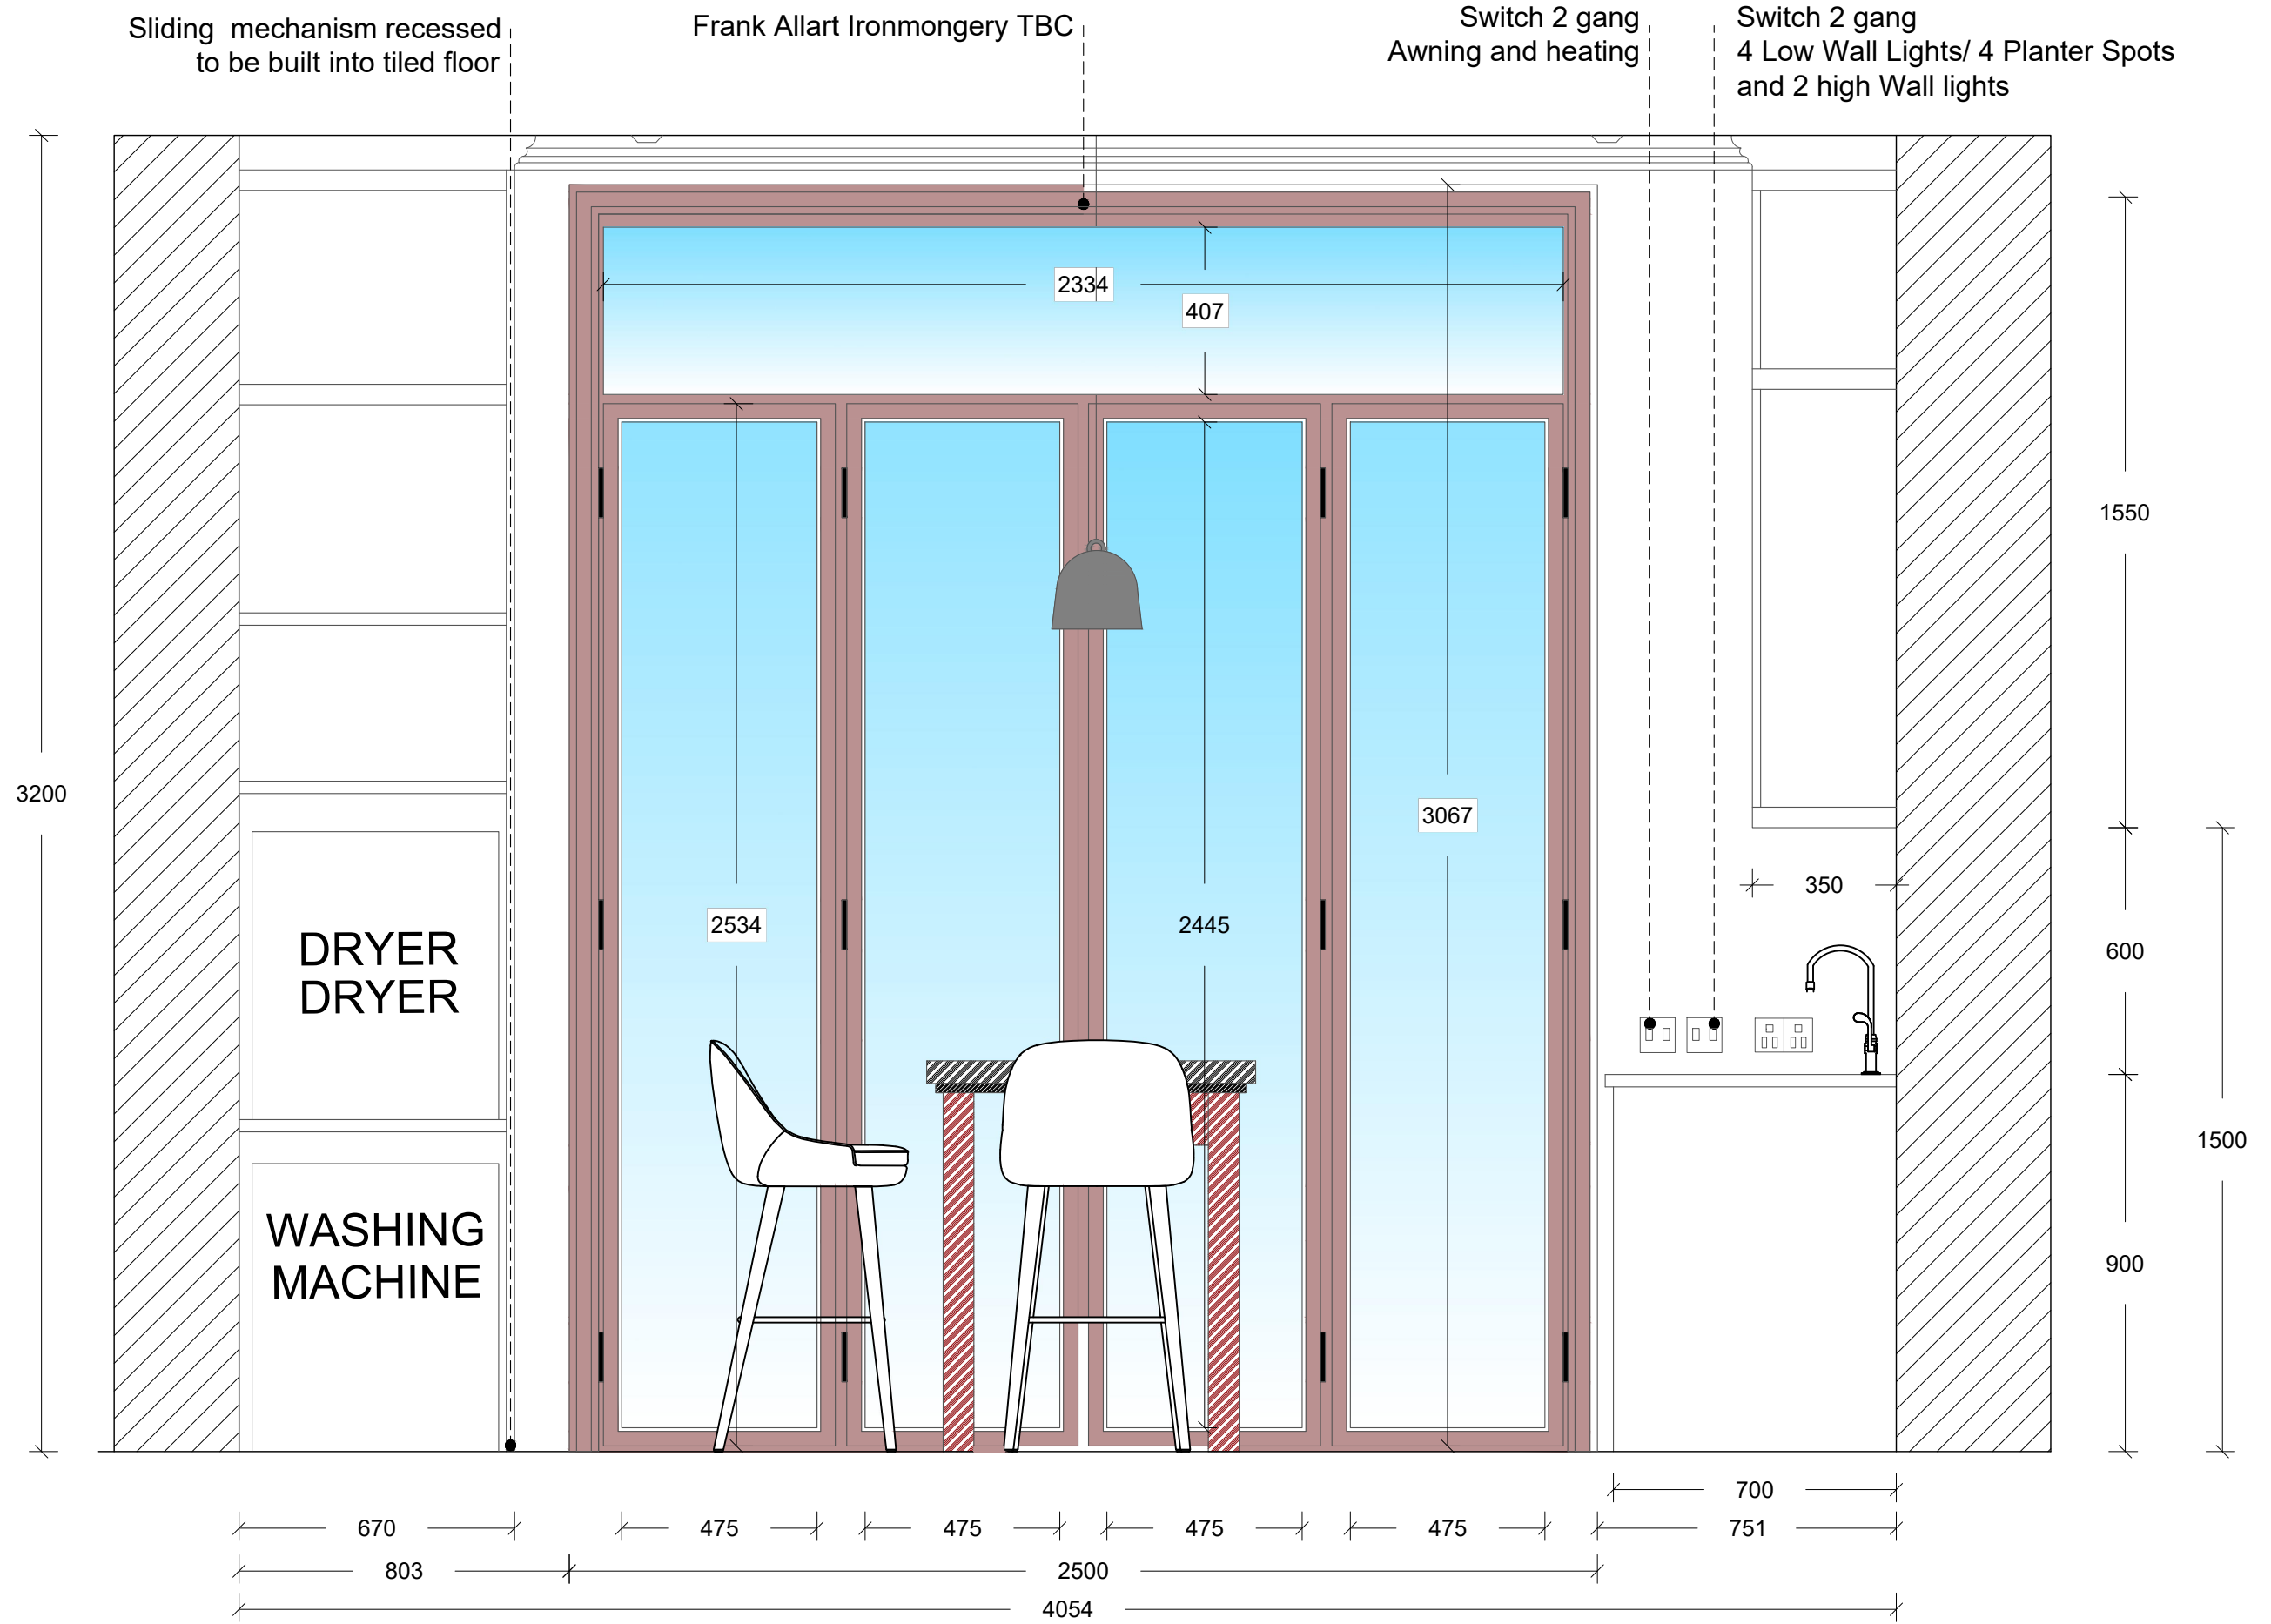

2 gang Dimmer 2 Wall Lights
6 LED Spot Lights

2 gang Dimmer 2 pendant (Dinning Table)
2 pendant (Bar)

Every Worktop overhang 20mm

Jib Doors for understairs storage

2 gang Switch
Under Cabinet Lights
LED strip inside cabinets

Kitchen Cupboard Knobs -
ARMAC MARTIN in Satin Nickel Plate

Paint on Units -
FB PAVILLION GREY 242

Wood dividers required for
top drawers

Worktop - Silestone LAGOON