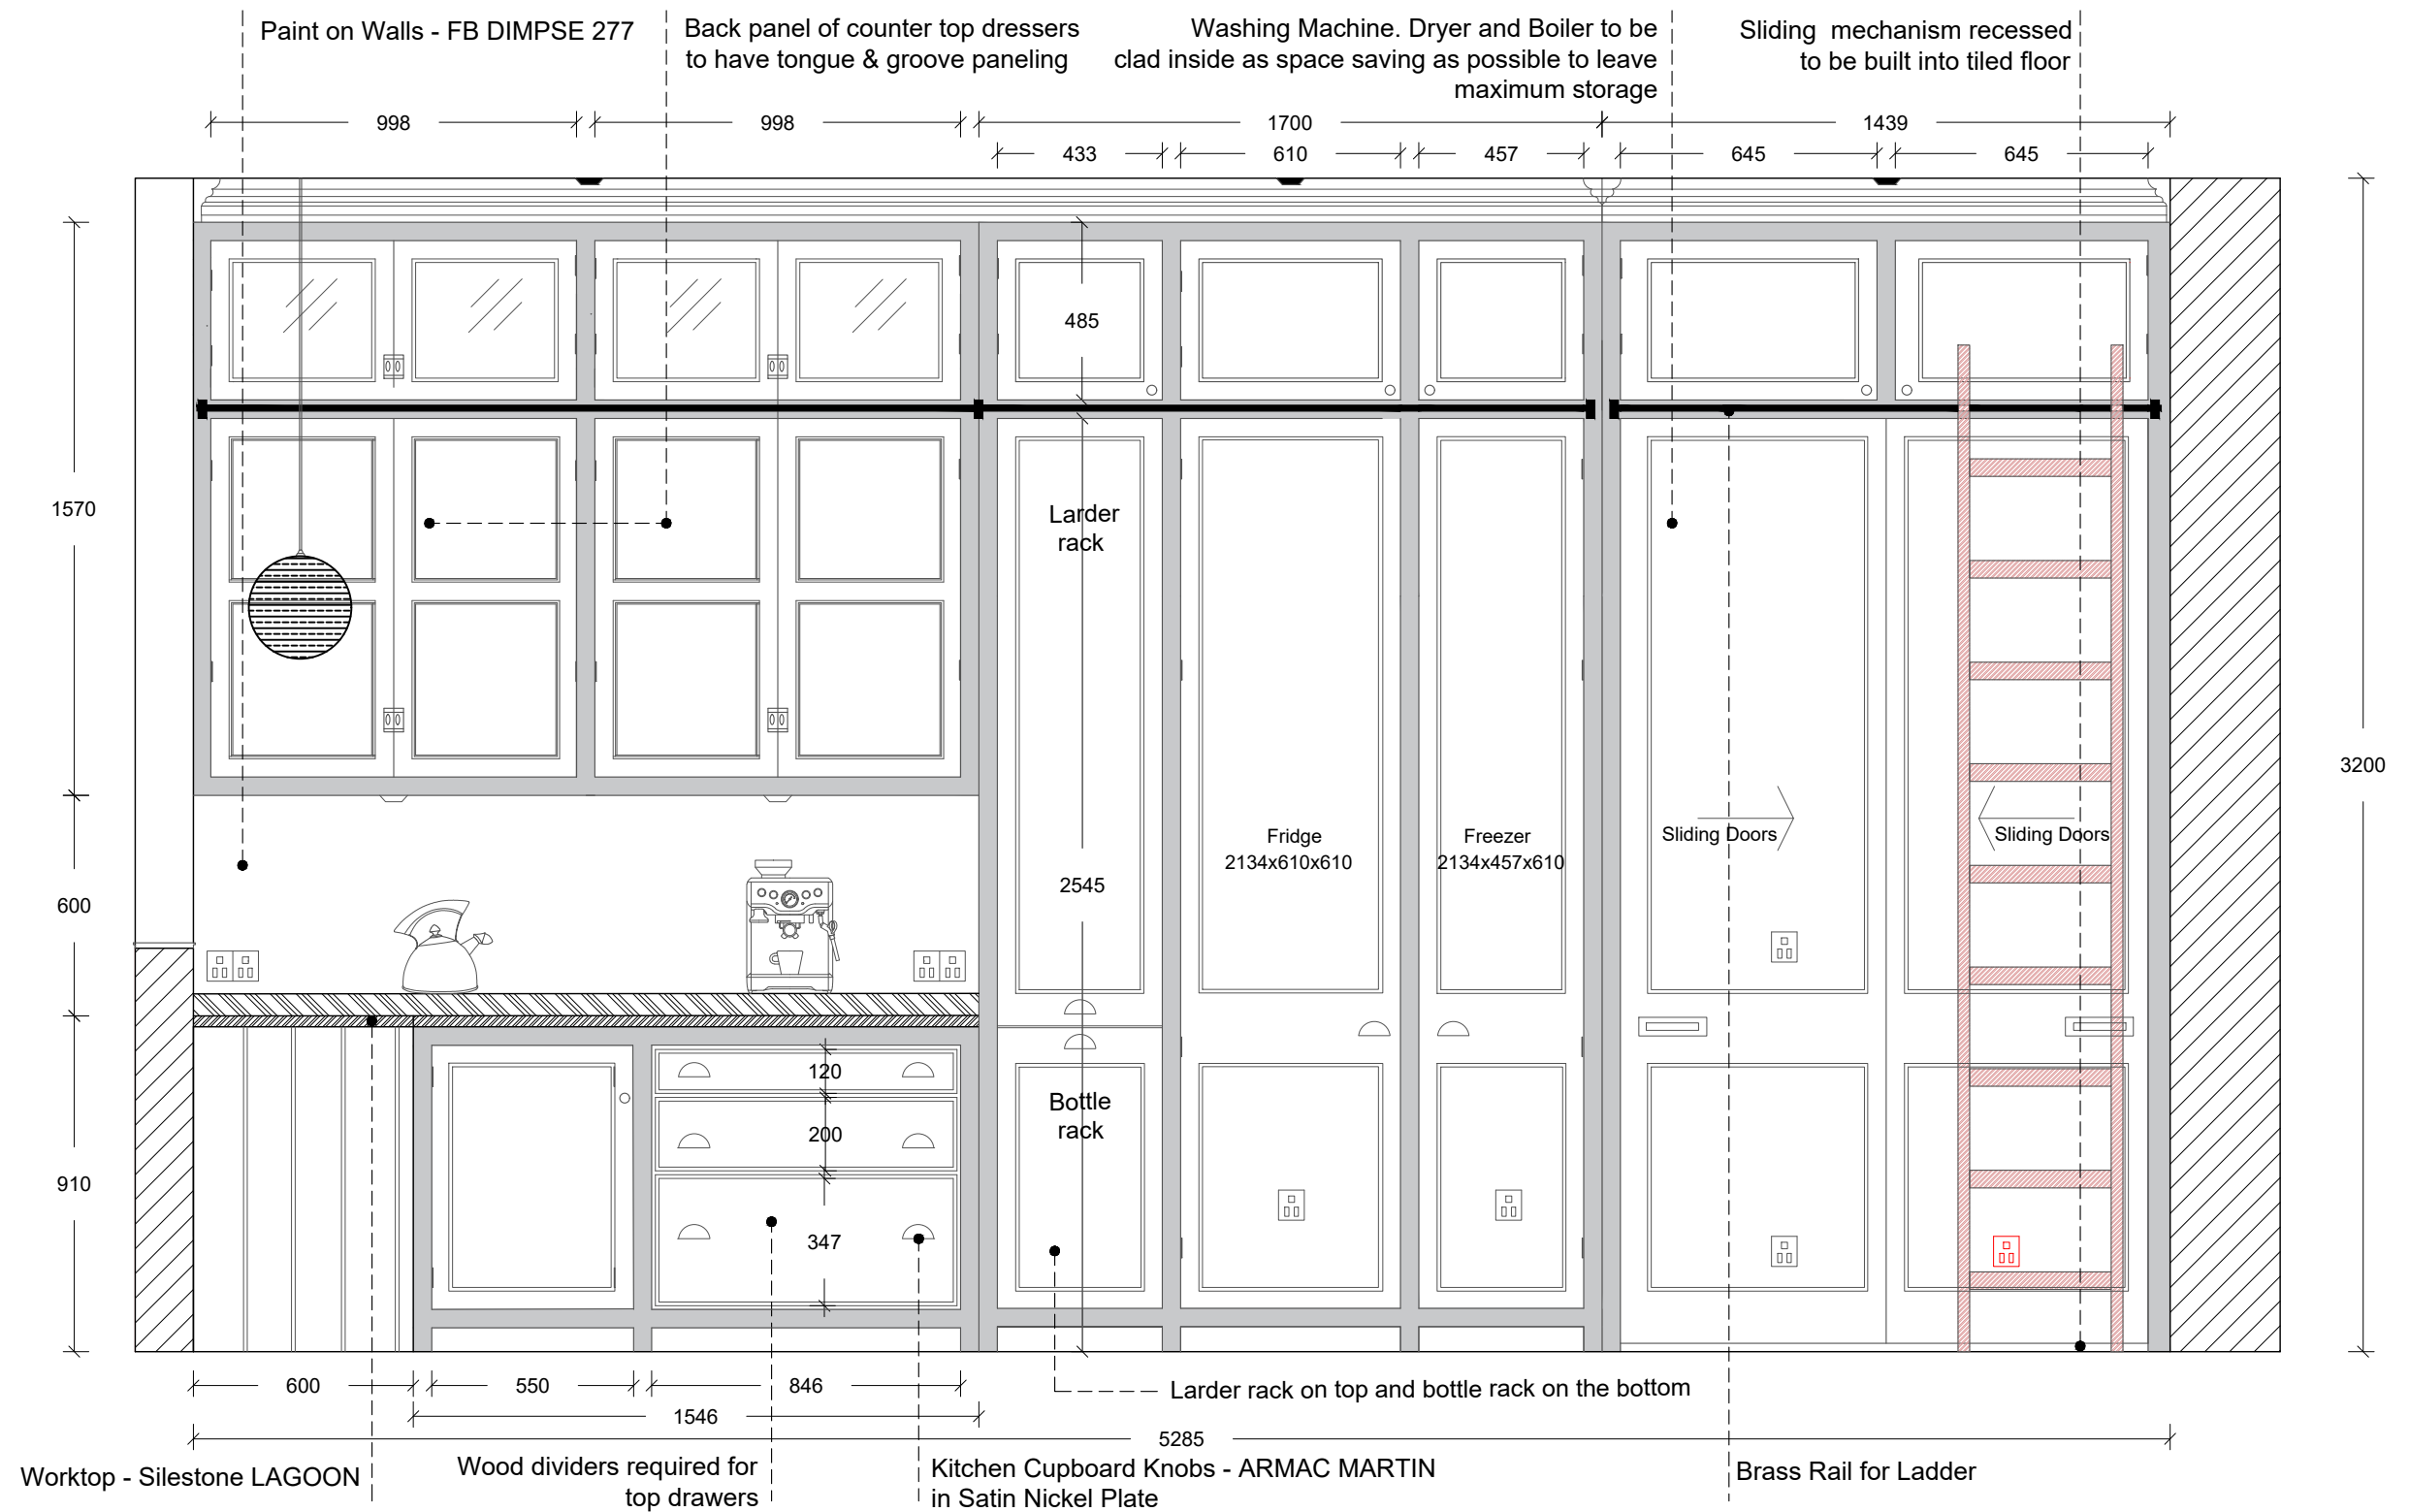

2 gang Dimmer 2 Wall Lights
6 LED Spot Lights

2 gang Dimmer 2 pendant (Dinning Table)
2 pendant (Bar)

Every Worktop overhang 20mm

Jib Doors for understairs storage

2 gang Switch
Under Cabinet Lights
LED strip inside cabinets

Kitchen Cupboard Knobs -
ARMAC MARTIN in Satin Nickel Plate

Paint on Units -
FB PAVILLION GREY 242

Wood dividers required for
top drawers

Worktop - Silestone LAGOON