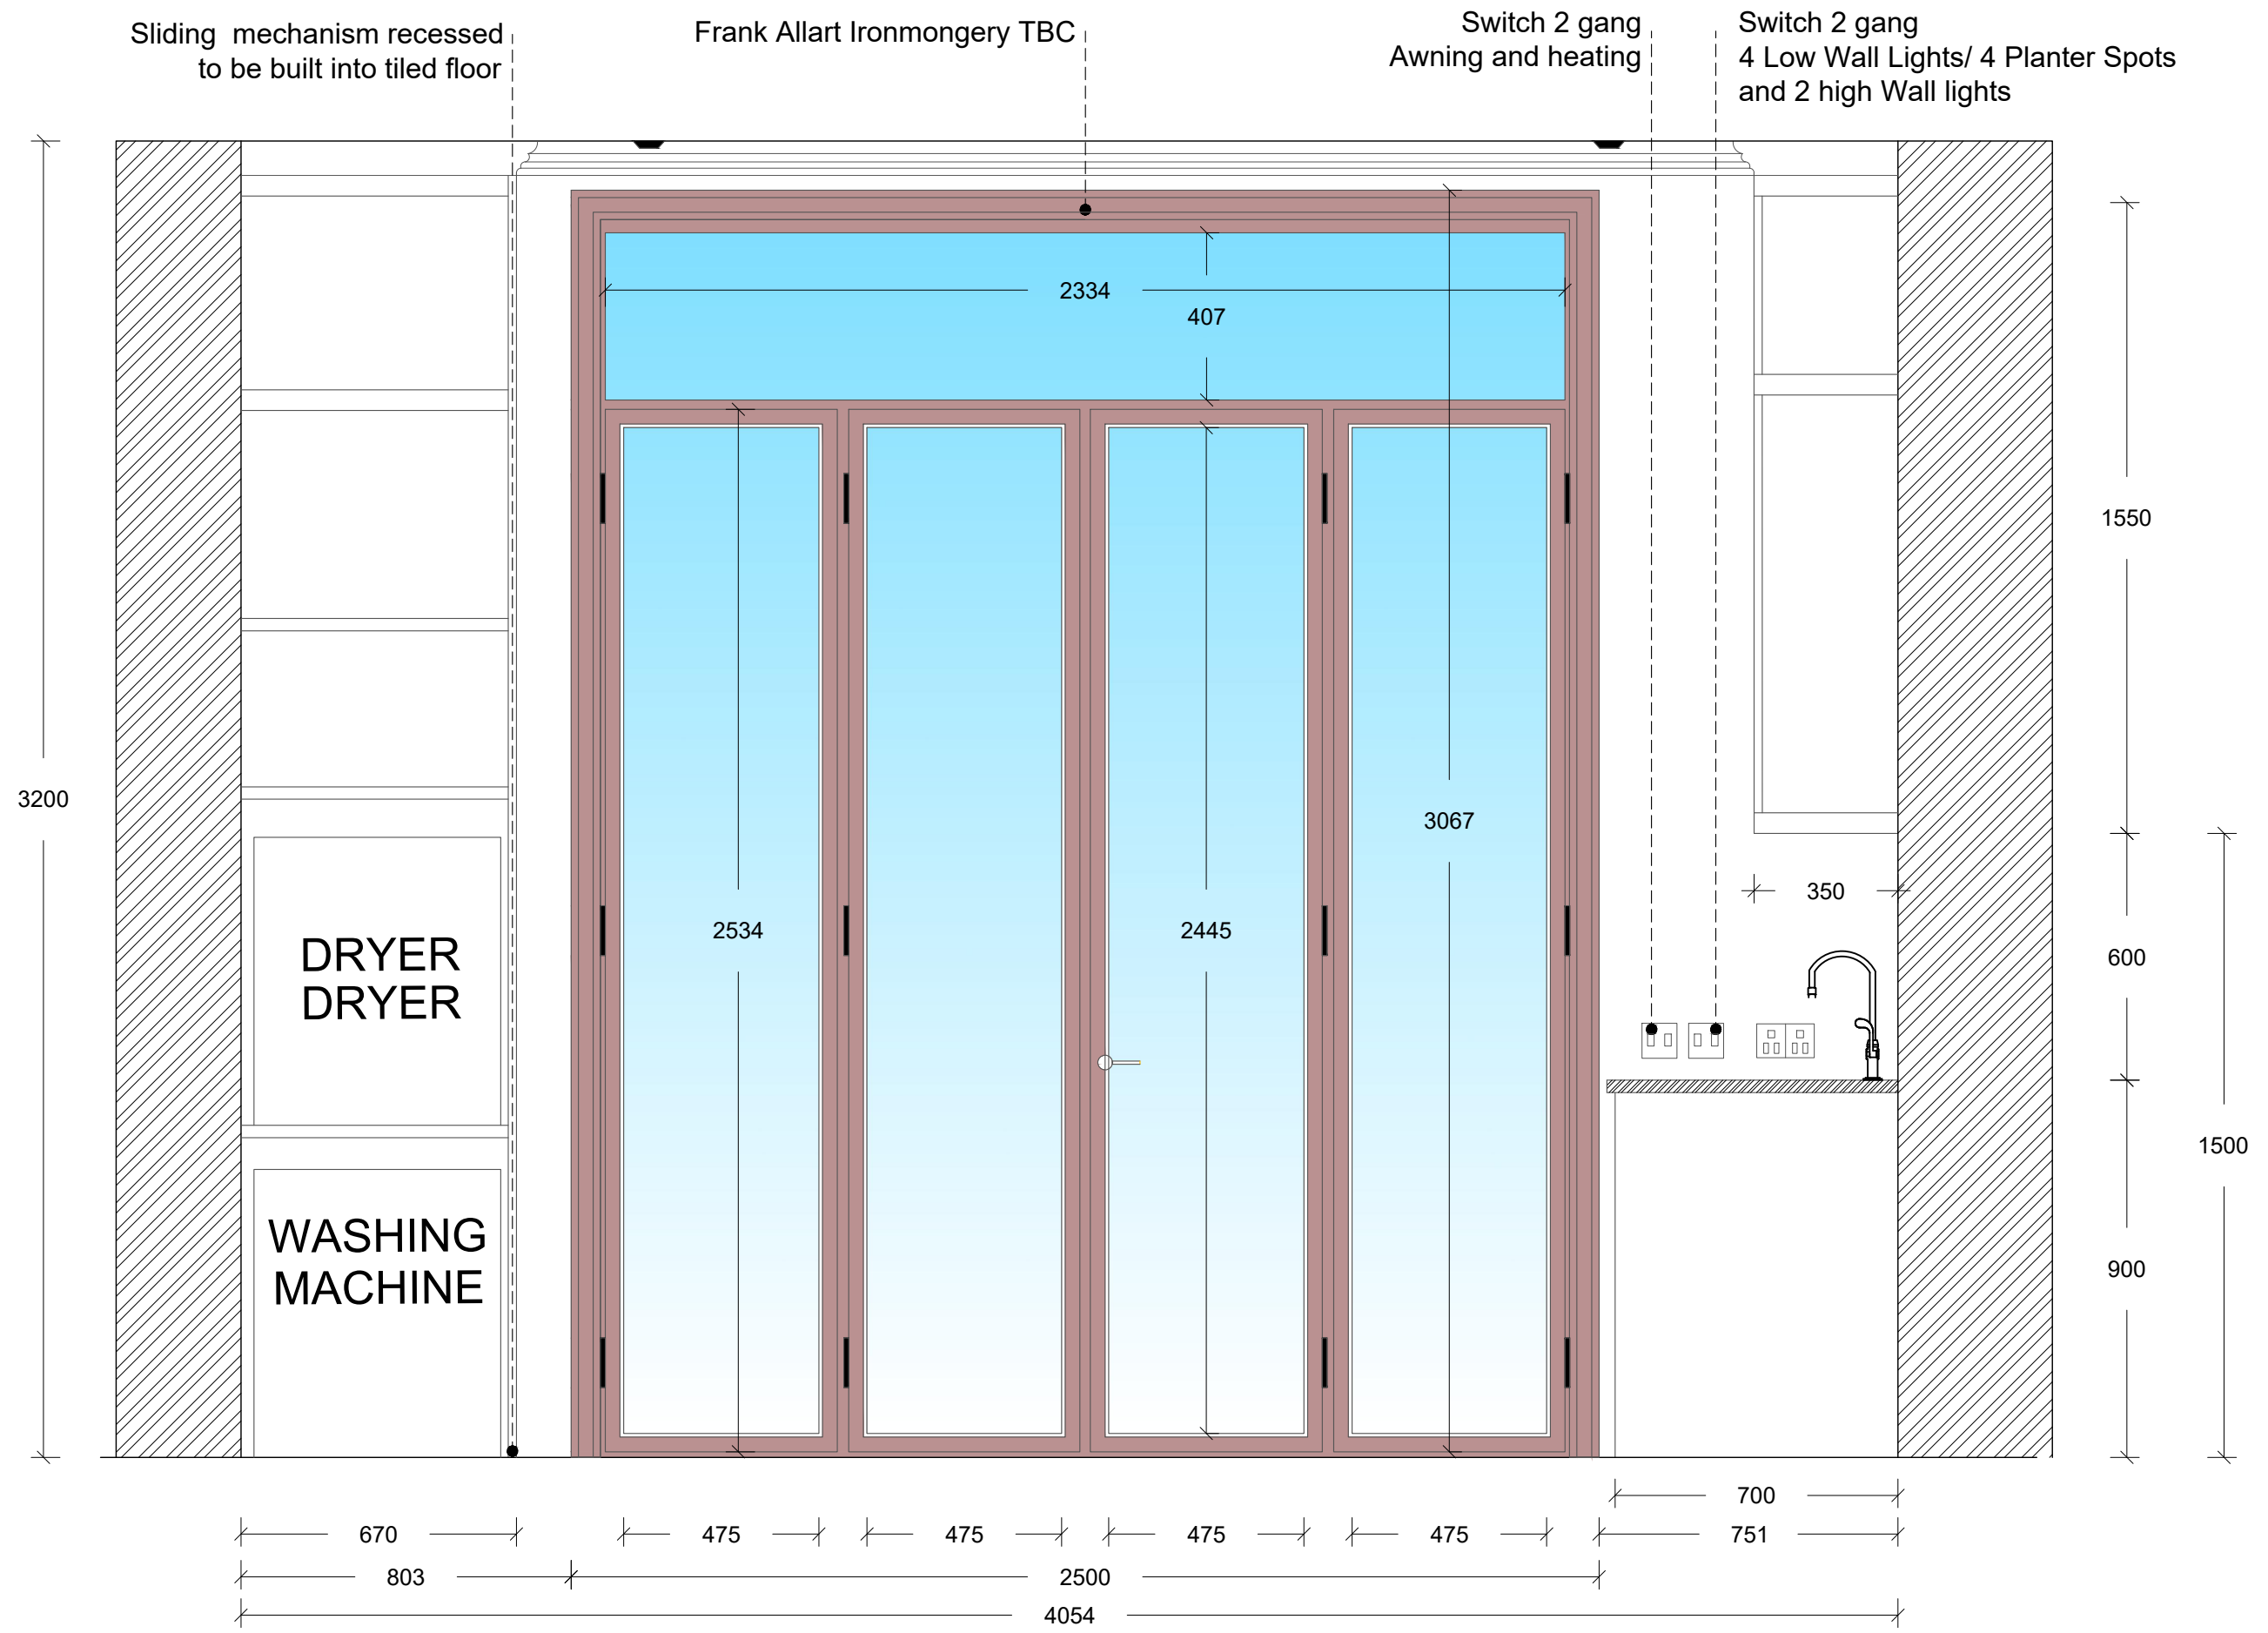

2 gang Dimmer 2 Wall Lights
6 LED Spot Lights

2 gang Dimmer 2 pendant (Dinning Table)
2 pendant (Bar)

Every Worktop overhang 20mm

Jib Doors for understairs storage

2 gang Switch
Under Cabinet Lights
LED strip inside cabinets

Kitchen Cupboard Knobs -
ARMAC MARTIN in Satin Nickel Plate

Paint on Units -
FB PAVILLION GREY 242

Wood dividers required for
top drawers

Worktop - Silestone LAGOON