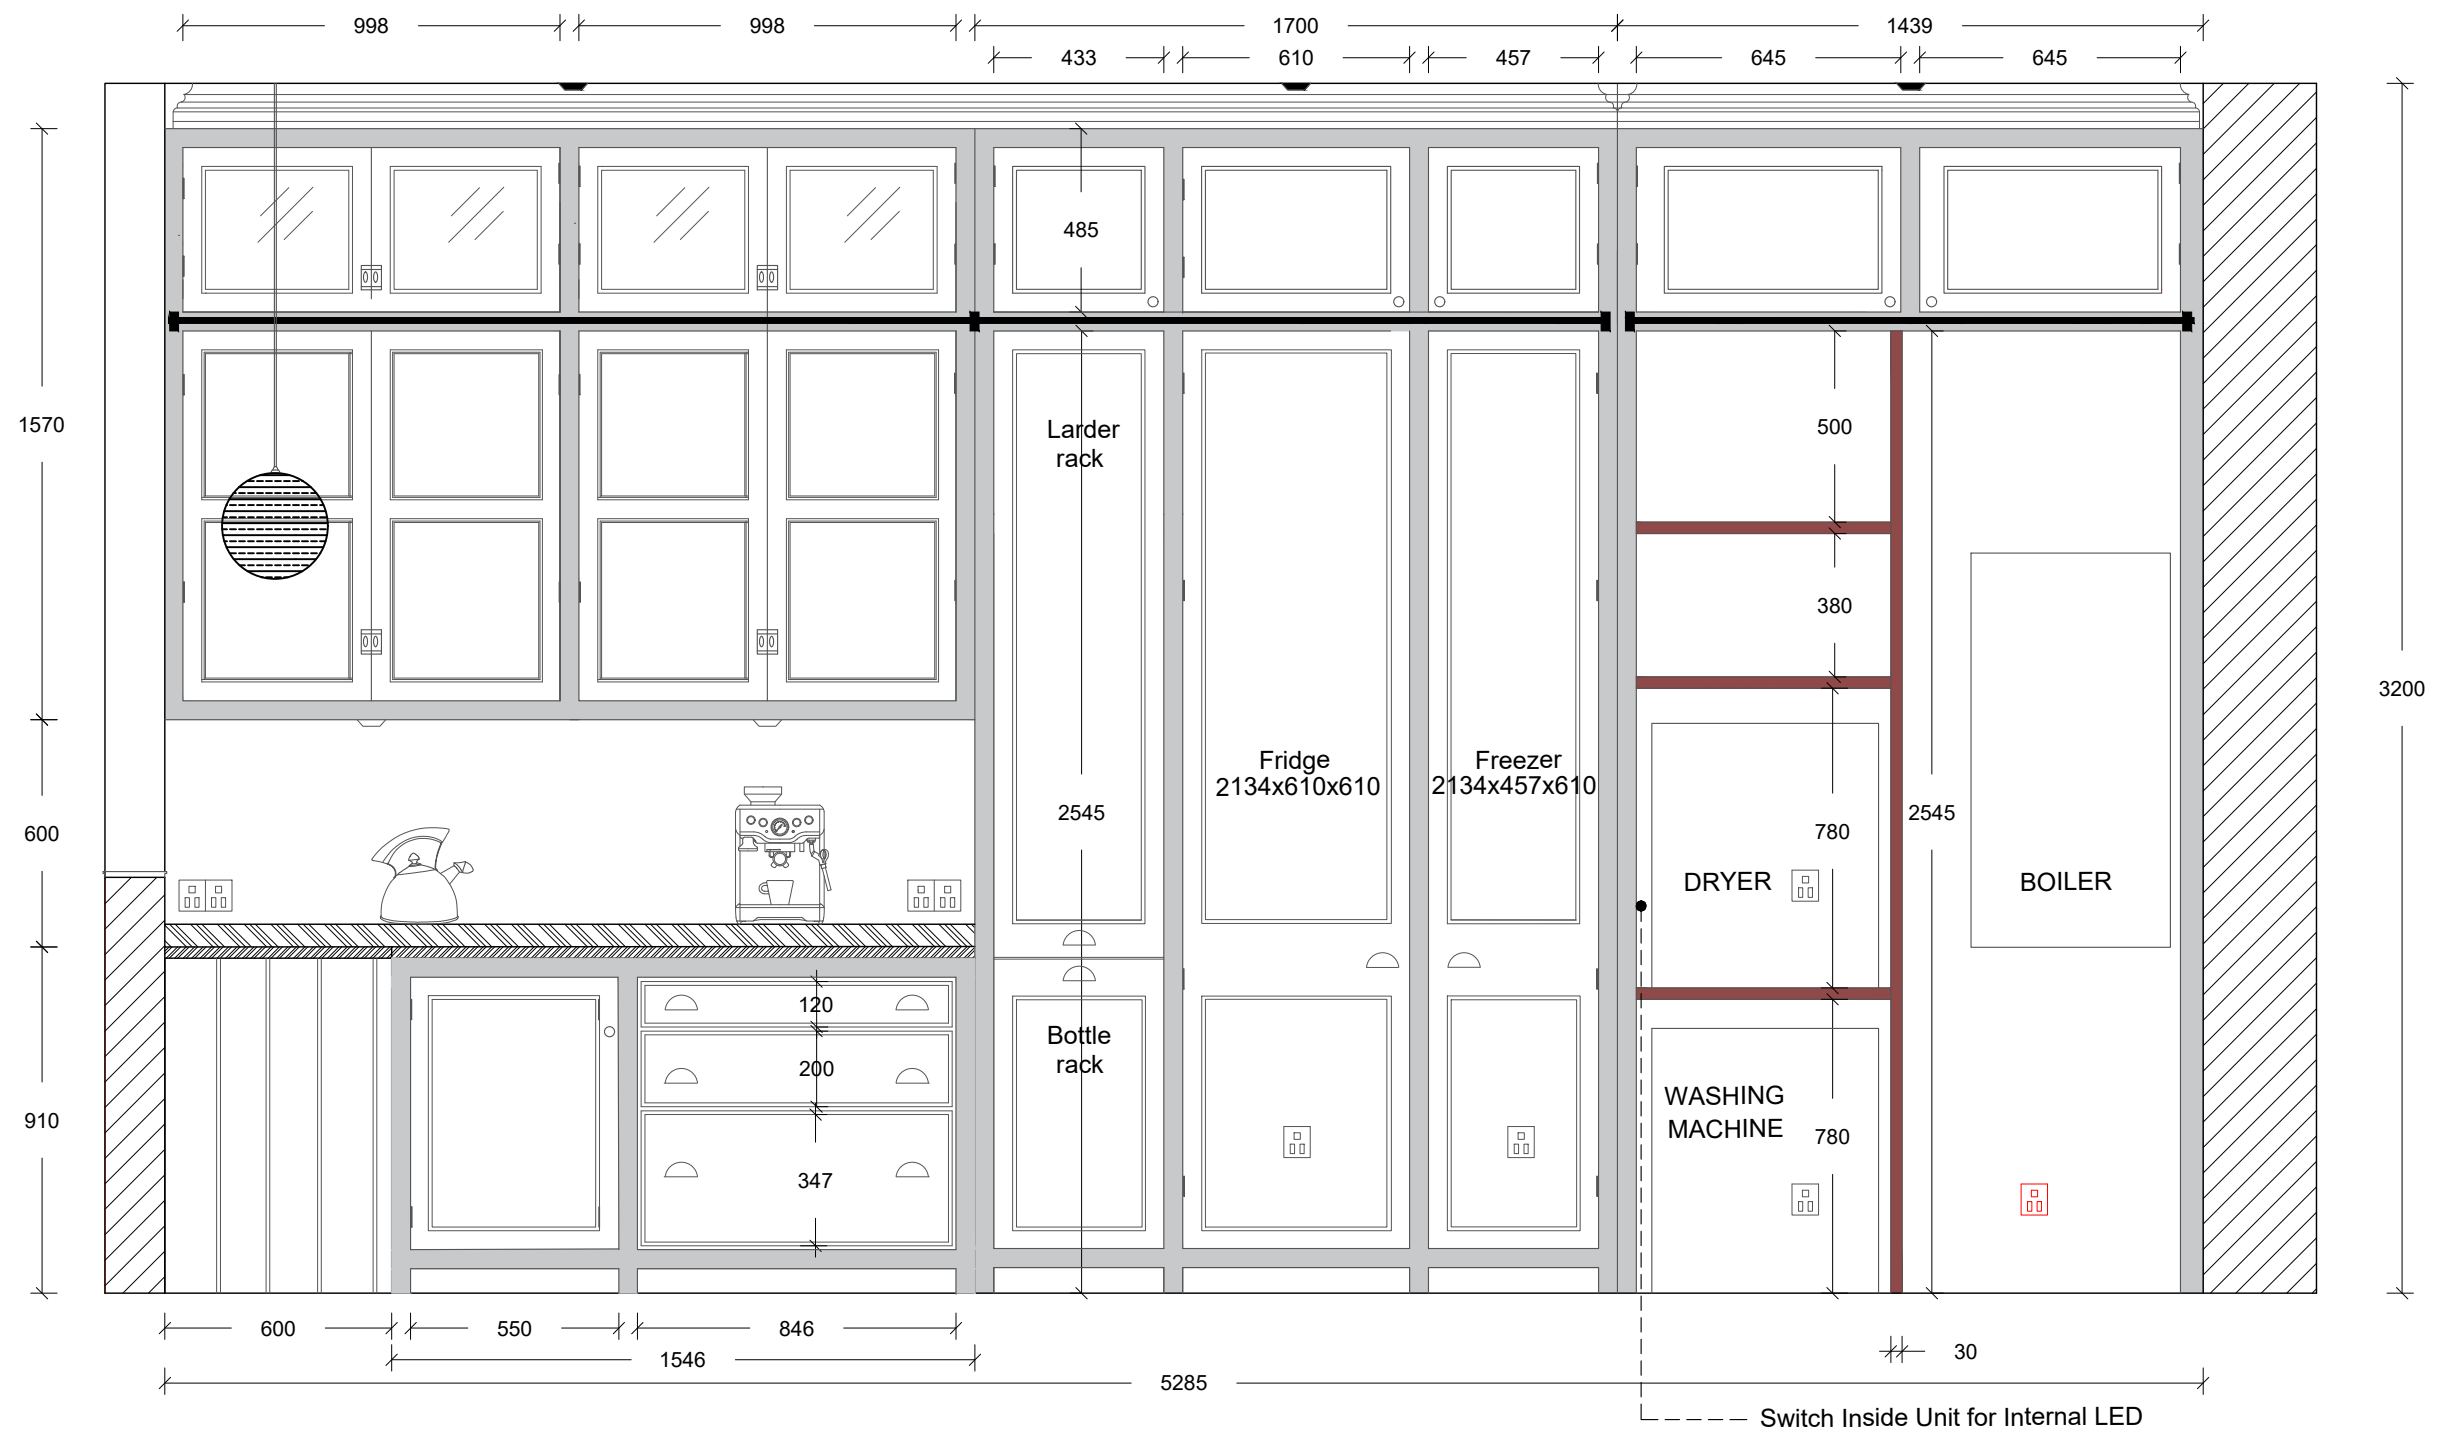

2 gang Dimmer 2 Wall Lights
6 LED Spot Lights

2 gang Dimmer 2 pendant (Dinning Table)
2 pendant (Bar)

Every Worktop overhang 20mm

Jib Doors for understairs storage

2 gang Switch
Under Cabinet Lights
LED strip inside cabinets

Kitchen Cupboard Knobs -
ARMAC MARTIN in Satin Nickel Plate

Paint on Units -
FB PAVILLION GREY 242

Wood dividers required for
top drawers

Worktop - Silestone LAGOON