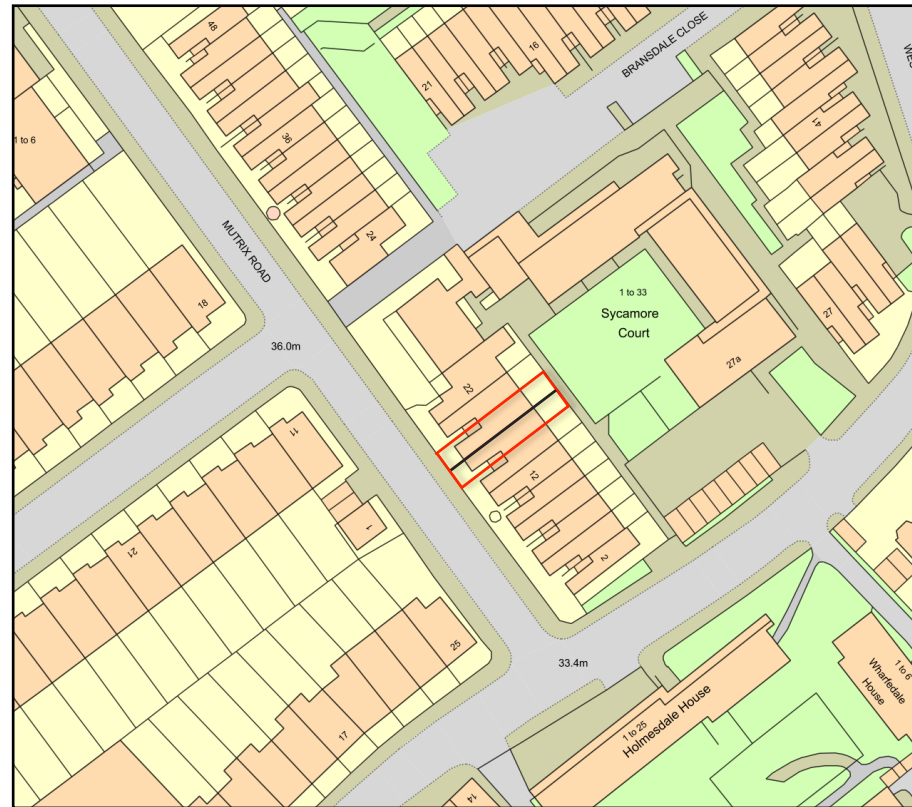

16 and 18 Mutrix Road, Camden

Plan Produced for: LPA
Date Produced: 21 Jun 2019
Plan Number/Project ID: TQRQM19172155324024
Scale: 1:1250 @ A4