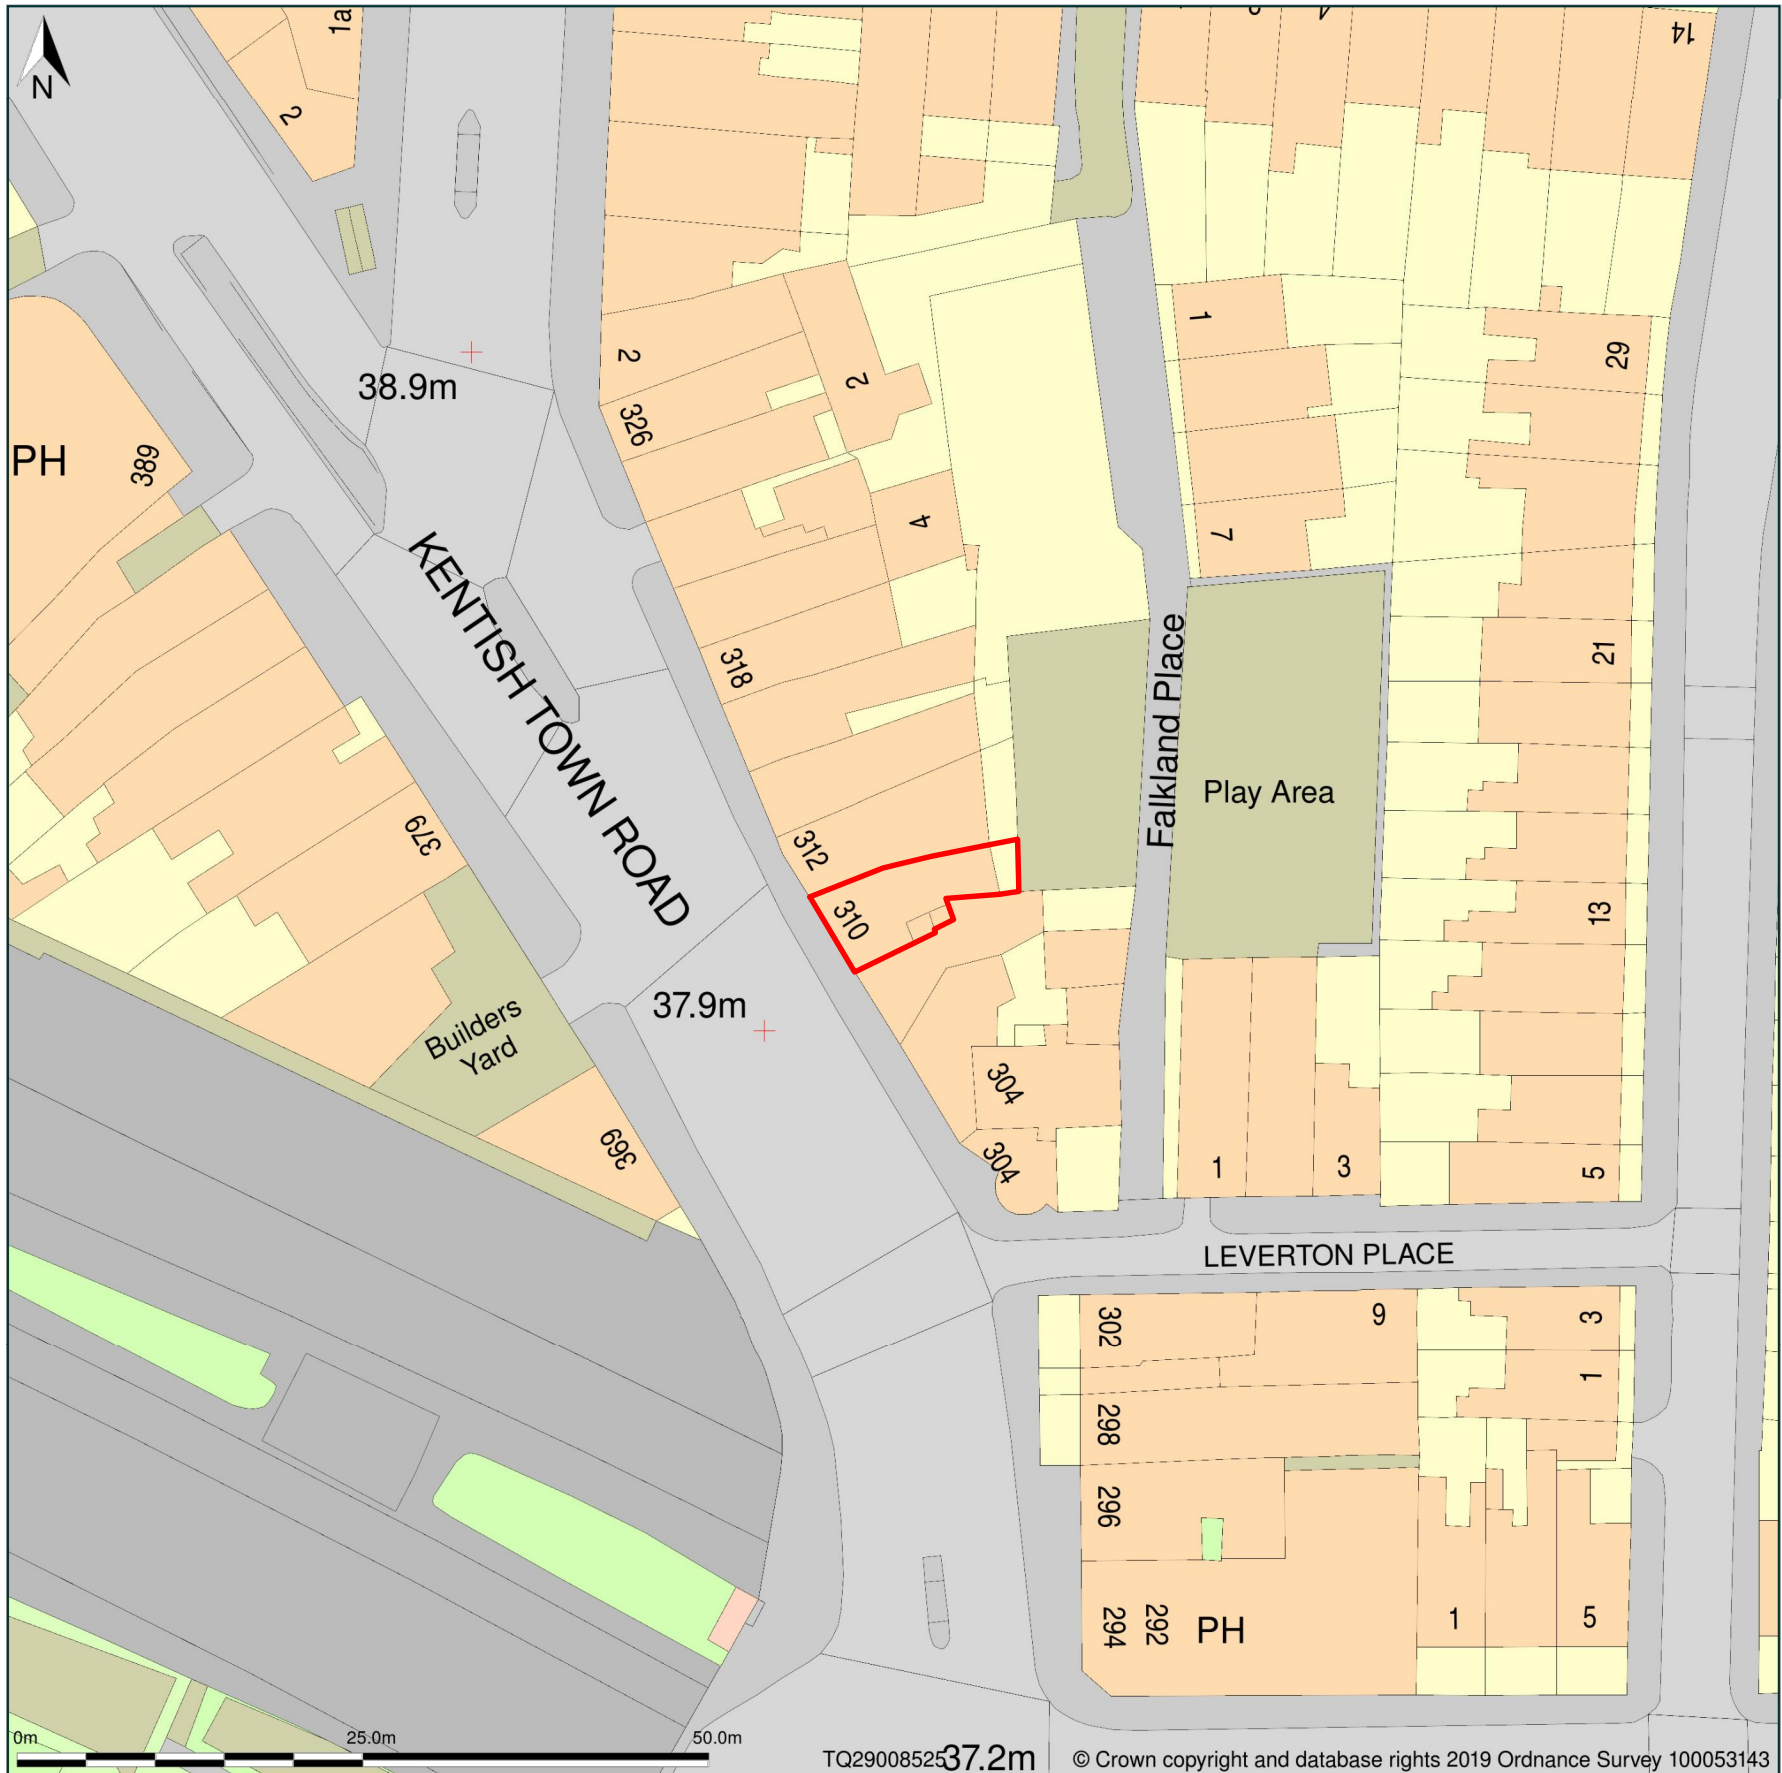

310, Kentish Town Road, London, Camden, NW5 2TH

Block Plan shows area bounded by: 528944.0, 185193.0 529072.0, 185321.0 (at a scale of 1:500), OSGridRef: TQ29008525. The representation of a road, track or path is no evidence of a right of way. The representation of features as lines is no evidence of a property boundary.

Produced on 12th Sep 2019 from the Ordnance Survey National Geographic Database and incorporating surveyed revision available at this date. Reproduction in whole or part is prohibited without the prior permission of Ordnance Survey. © Crown copyright 2019. Supplied by www.buyaplan.co.uk a licensed Ordnance Survey partner (100053143). Unique plan reference: #00454080-8F6ABA