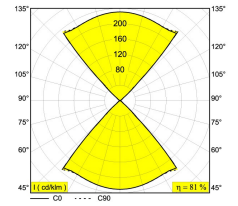

Date _____

_____

Name _____

_____

Client _____

_____

Project name _____

_____

Quote# _____

_____

Type/Quantity _____

_____

04/09/2019 12:39:24

MONO II DOWN-UP LED 930
223 53 812 930

[Weblink](#)

Available colors: ALU GREY (223 53 812 930 A)
DARK GREY (223 53 812 930 N)

NONADJUSTABLE
INCL.2 x LED 7,1W / CRI>90 / 3000K / 774lm
INCL.2 x LENS
INCL.LED POWER SUPPLY 350 mA-DC

LED Technics: Light source: 1548 lm // 14 W // 116 lm/W
Luminaire: 1259 lm // 16 W // 77 lm/W

100-240V / 50-60Hz

Class: II

Weight: 0.7 KG
Protection level: IP54
Minimum distance: n.a.

For detailed installation instructions, please consult the manual. [223 53 812_XXX_HAND.pdf](#)