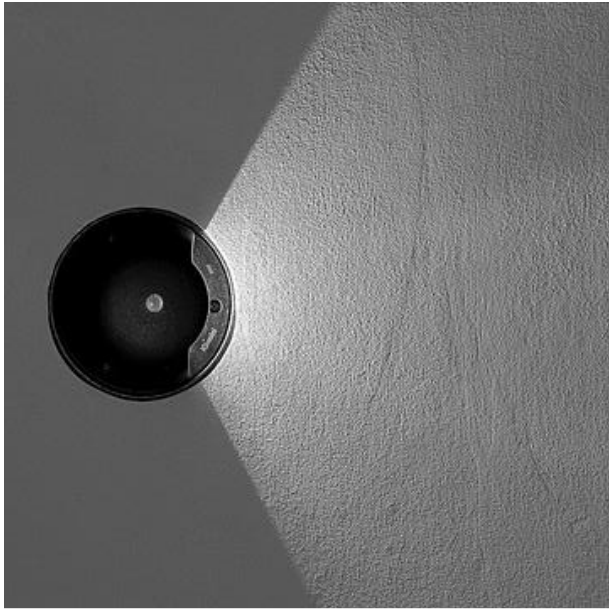

Appendix D – Garden Light Fittings

13.1 EGL01 - Floor recessed light fittings to access and path, see drawing AP_270.

From e.g. <http://www.iguzzini.com/bm38/>

Light Up / ballage
BM38

- 3W 400lm - light source values
- 4.5W 24lm - system values
- Luminous Efficiency (system value): 5lm/W
- Neutral 4000K CRI 80
- Electronic Control gear included
- Optic: ground level lighting from one side
- Adjustability: fixed
- Material: stainless steel
- Size (mm): ø148x215, Weight (kg): 2.20
- Environment: Outdoor

04 Black

Technical Specifications

IK10 IP67 80°C

5000 h

CE ENEC ETL

A++

13.2 EGL02 – Floor recessed light fittings to signage, see drawing AP_270

From e.g. <http://www.iguzzini.com/e122/>

Light Up / Earth
E122

Now you can immediately see the light distribution of the product

- 6.7W 750lm - light source values
- 9W 60lm - system values
- Luminous Efficiency (system value): 6lm/W
- Neutral 4000K CRI 80
- Electronic Control gear included
- Optic: D - Diffused light
- Adjustability: fixed
- Material: stainless steel
- Size (mm): ø144x175, Weight (kg): 1.63
- Environment: indoor/outdoor

x3 Steel

Technical Specifications

IK10 IP68

5000 h

CE ENEC ETL

Complete immersion for limited periods, not suitable for use in swimming pools or fountains.

13.3 EWL01 – External wall light to WC's, see drawing AP_270