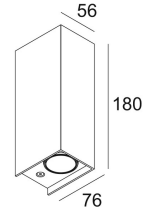

Date _____

_____

Name _____

_____

Client _____

_____

Project name _____

_____

Quote# _____

_____

Type/Quantity _____

_____

04/09/2019 12:39:24

MONO II DOWN-UP LED 930
223 53 812 930

[Weblink](#)

Available colors: ALU GREY (223 53 812 930 A)
DARK GREY (223 53 812 930 N)

NONADJUSTABLE
INCL.2 x LED 7,1W / CRI>90 / 3000K / 774lm
INCL.2 x LENS
INCL.LED POWER SUPPLY 350 mA-DC

LED Technics: Light source: 1548 lm // 14 W // 116 lm/W
Luminaire: 1259 lm // 16 W // 77 lm/W

100-240V / 50-60Hz

Class: II

Weight: 0.7 KG
Protection level: IP54
Minimum distance: n.a.

For detailed installation instructions, please consult the manual. [223 53 812_XXX_HAND.pdf](#)