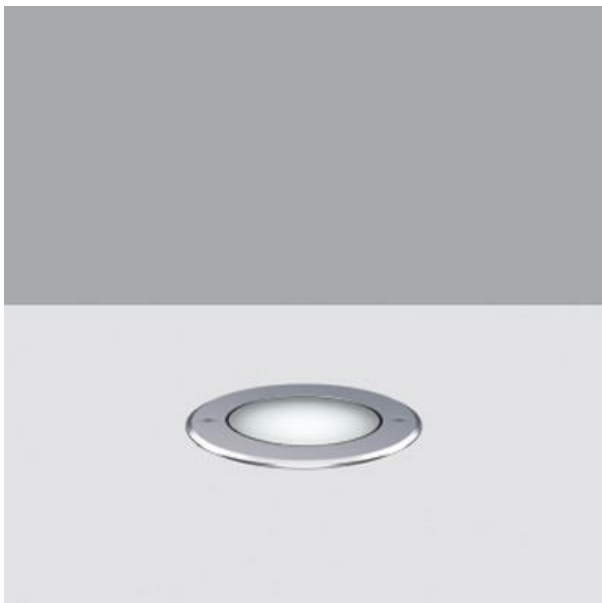

Appendix D – Garden Light Fittings

13.1 EGL01 - Floor recessed light fittings to access and path, see drawing AP_270.

From e.g. <http://www.iguzzini.com/bm38/>

Light Up / ballage
BM38

- 3W 400lm - light source values
- 4.5W 24lm - system values
- Luminous Efficiency (system value): 5lm/W
- Neutral 4000K CRI 80
- Electronic Control gear included
- Optic: ground level lighting from one side
- Adjustability: fixed
- Material: stainless steel
- Size (mm): ø148x215, Weight (kg): 2.20
- Environment: Outdoor

04 Black

Technical Specifications

IK10 IP67 80°C

5000 h

CE ENEC ETL

A++

13.2 EGL02 – Floor recessed light fittings to signage, see drawing AP_270

From e.g. <http://www.iguzzini.com/e122/>

Light Up / Earth
E122

Now you can immediately see the light distribution of the product

- 6.7W 750lm - light source values
- 9W 60lm - system values
- Luminous Efficiency (system value): 6lm/W
- Neutral 4000K CRI 80
- Electronic Control gear included
- Optic: D - Diffused light
- Adjustability: fixed
- Material: stainless steel
- Size (mm): ø144x175, Weight (kg): 1.63
- Environment: indoor/outdoor

x3 Steel

Technical Specifications

IK10 IP68

5000 h

CE ENEC ETL

Complete immersion for limited periods, not suitable for use in swimming pools or fountains.

13.3 EWL01 – External wall light to WC's, see drawing AP_270