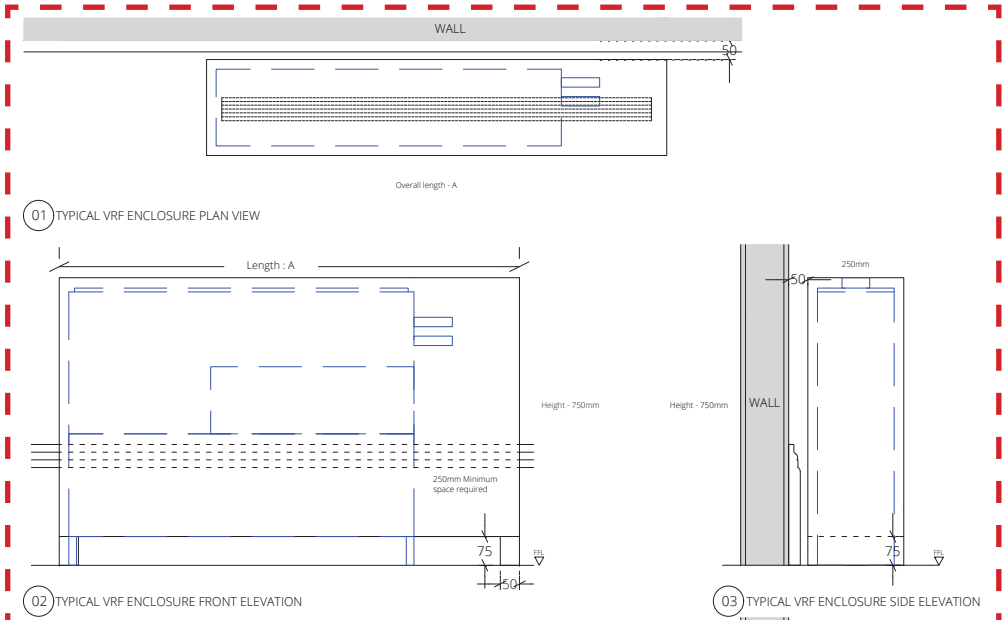

VRF ENCLOSURE COMPARISON

16th August 2019

Previously Submitted Wall Mounted VRF Enclosures

Enclosure Dimensions were as following:

- 1410mm L x 300mm D x 700mm H
- 1530mm L x 300mm D x 700mm H
- 1740mm L x 300mm D x 700mm H

Revised Freestanding VRF Enclosures

All Enclosure Dimensions proposed are as following:

- 1000mm L x 250mm D x 750mm H
- 1200mm L x 250mm D x 750mm H