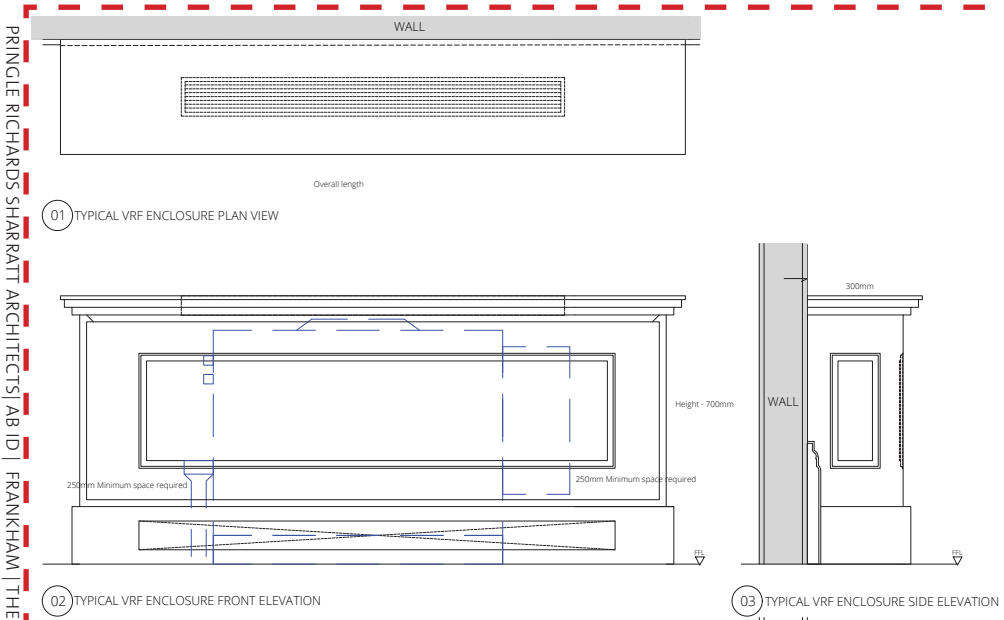

VRF ENCLOSURE COMPARISON

16th August 2019

Previously Submitted Wall Mounted VRF Enclosures

Enclosure Dimensions were as following:

- 1410mm L x 300mm D x 700mm H
- 1530mm L x 300mm D x 700mm H
- 1740mm L x 300mm D x 700mm H

Revised Freestanding VRF Enclosures

All Enclosure Dimensions proposed are as following:

- 1000mm L x 250mm D x 750mm H
- 1200mm L x 250mm D x 750mm H