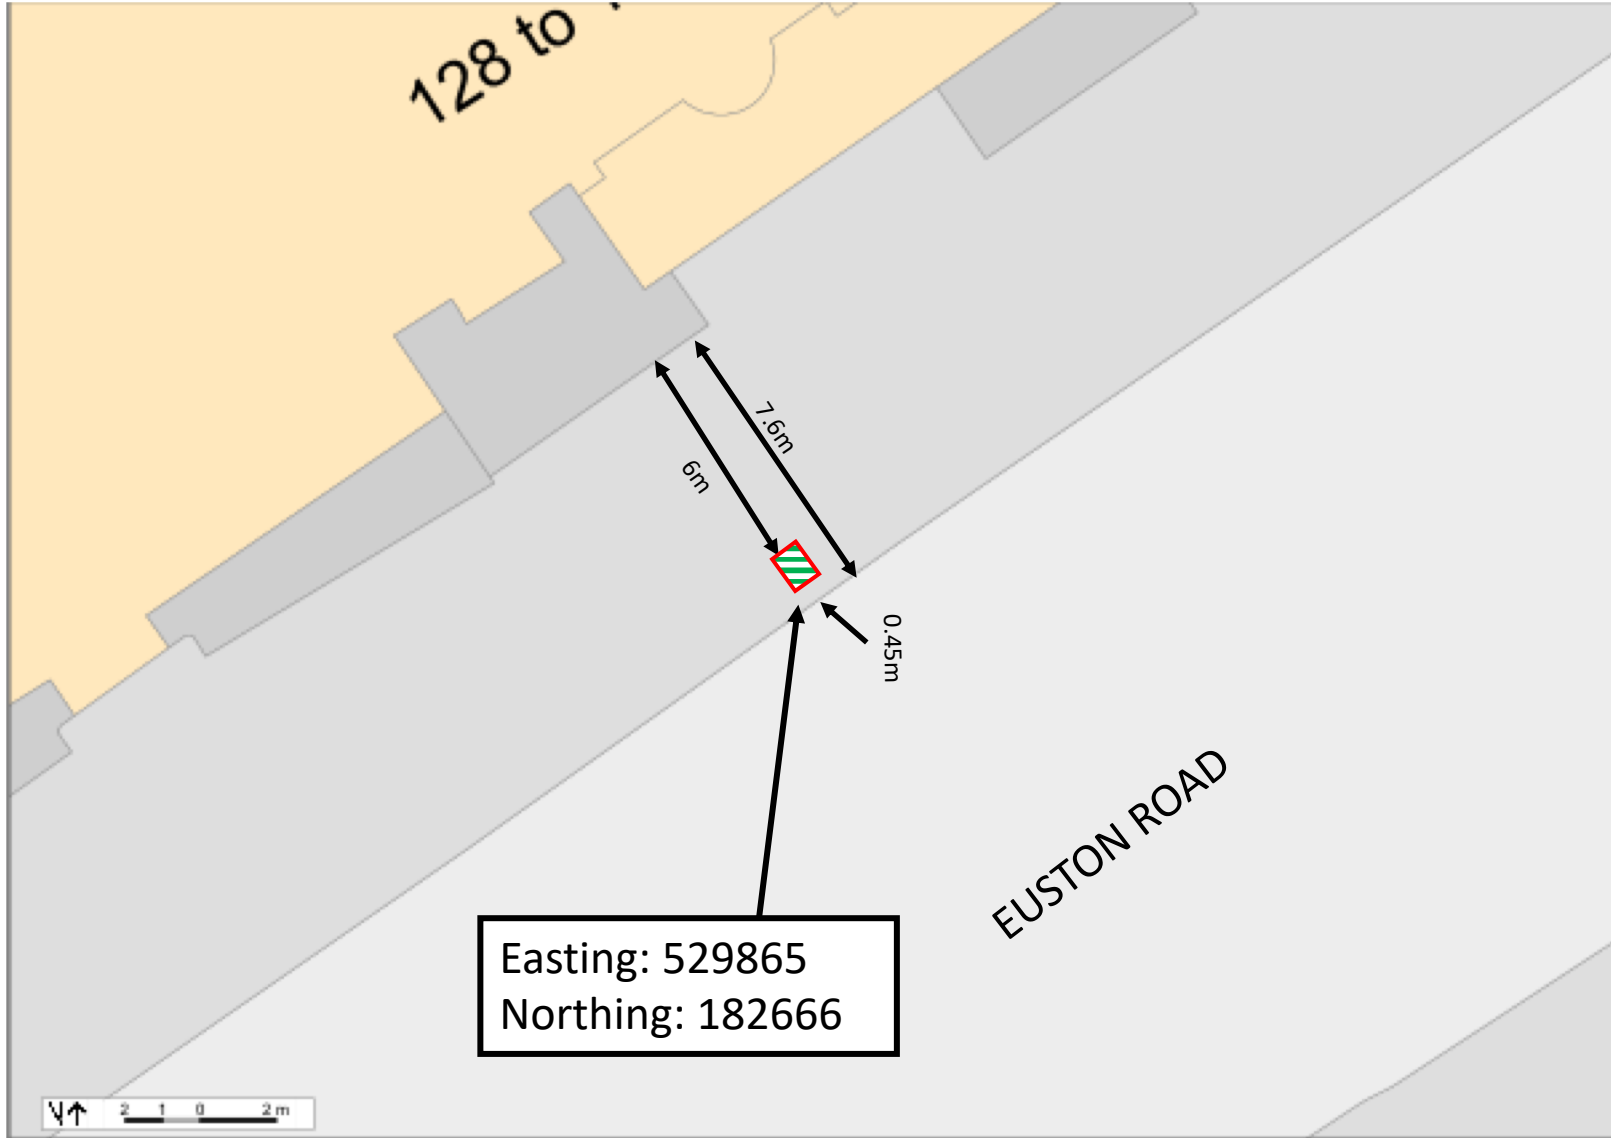

130 Euston Road, London NW1 2AY [1:1250]

Maximus Networks Ltd

130 Euston Road, London NW1 2AY [1:200]

Maximus Networks Ltd