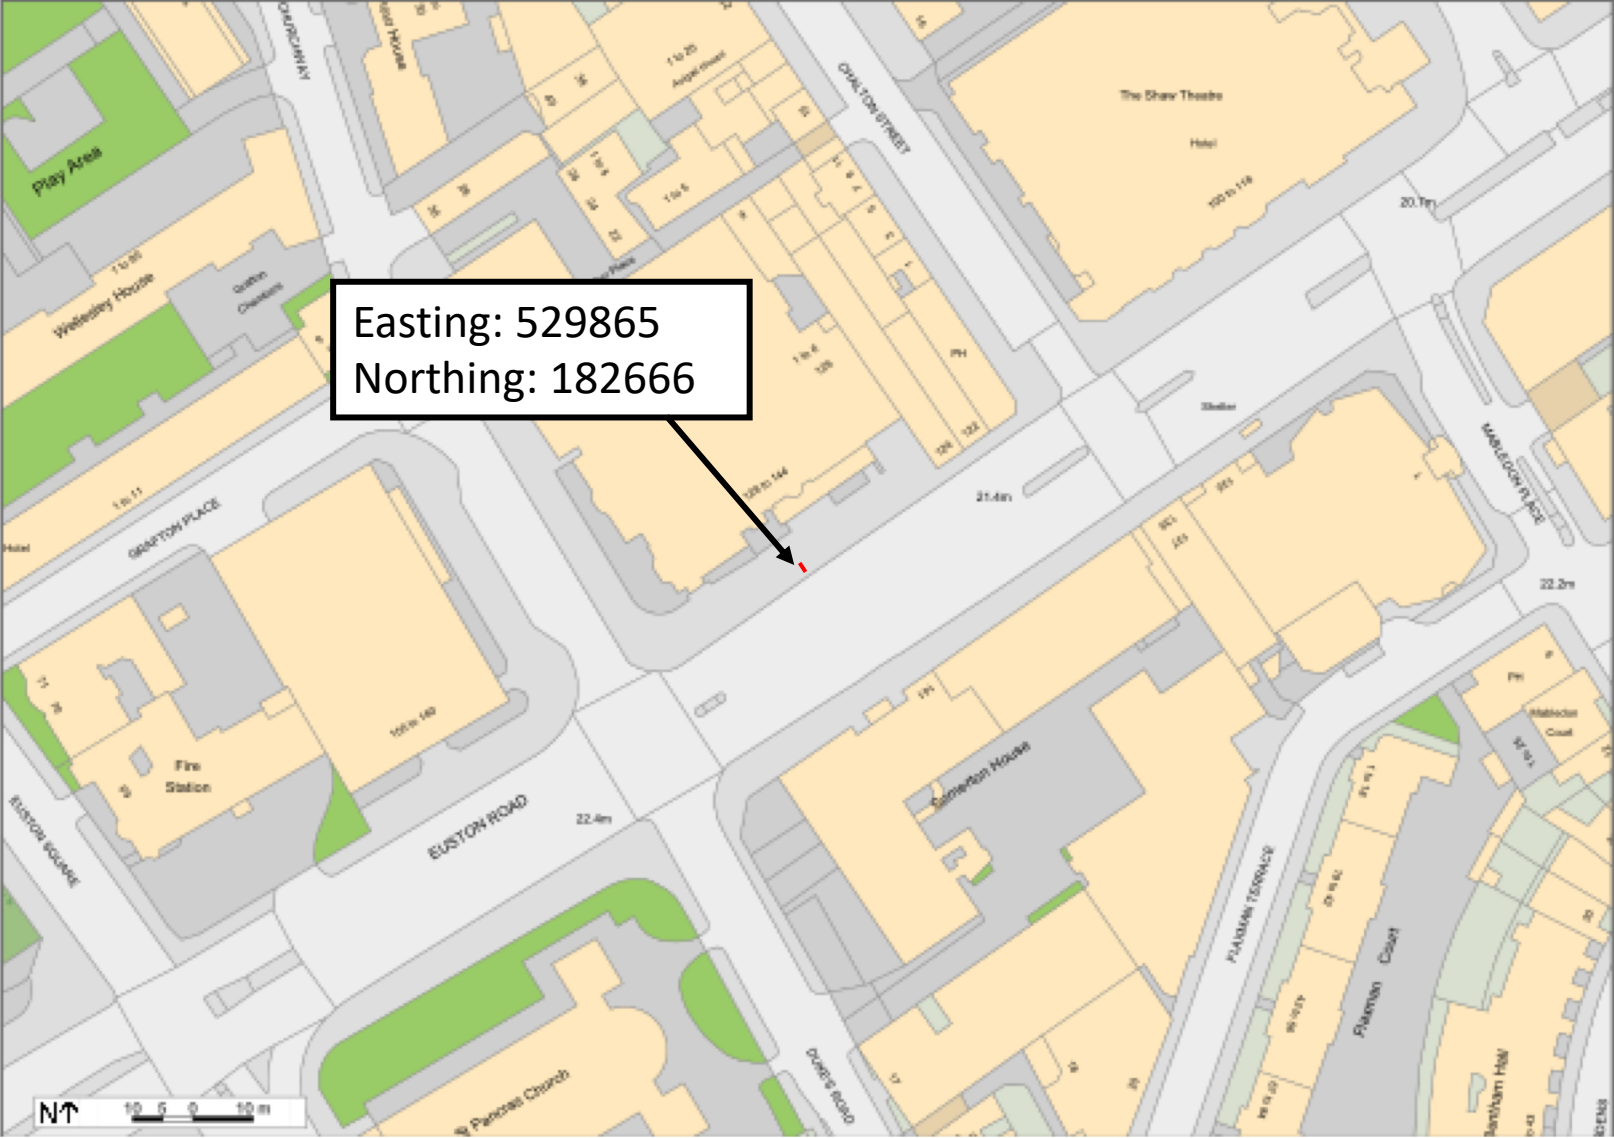

130 Euston Road, London NW1 2AY [1:1250]

Maximus Networks Ltd

130 Euston Road, London NW1 2AY [1:200]

Maximus Networks Ltd