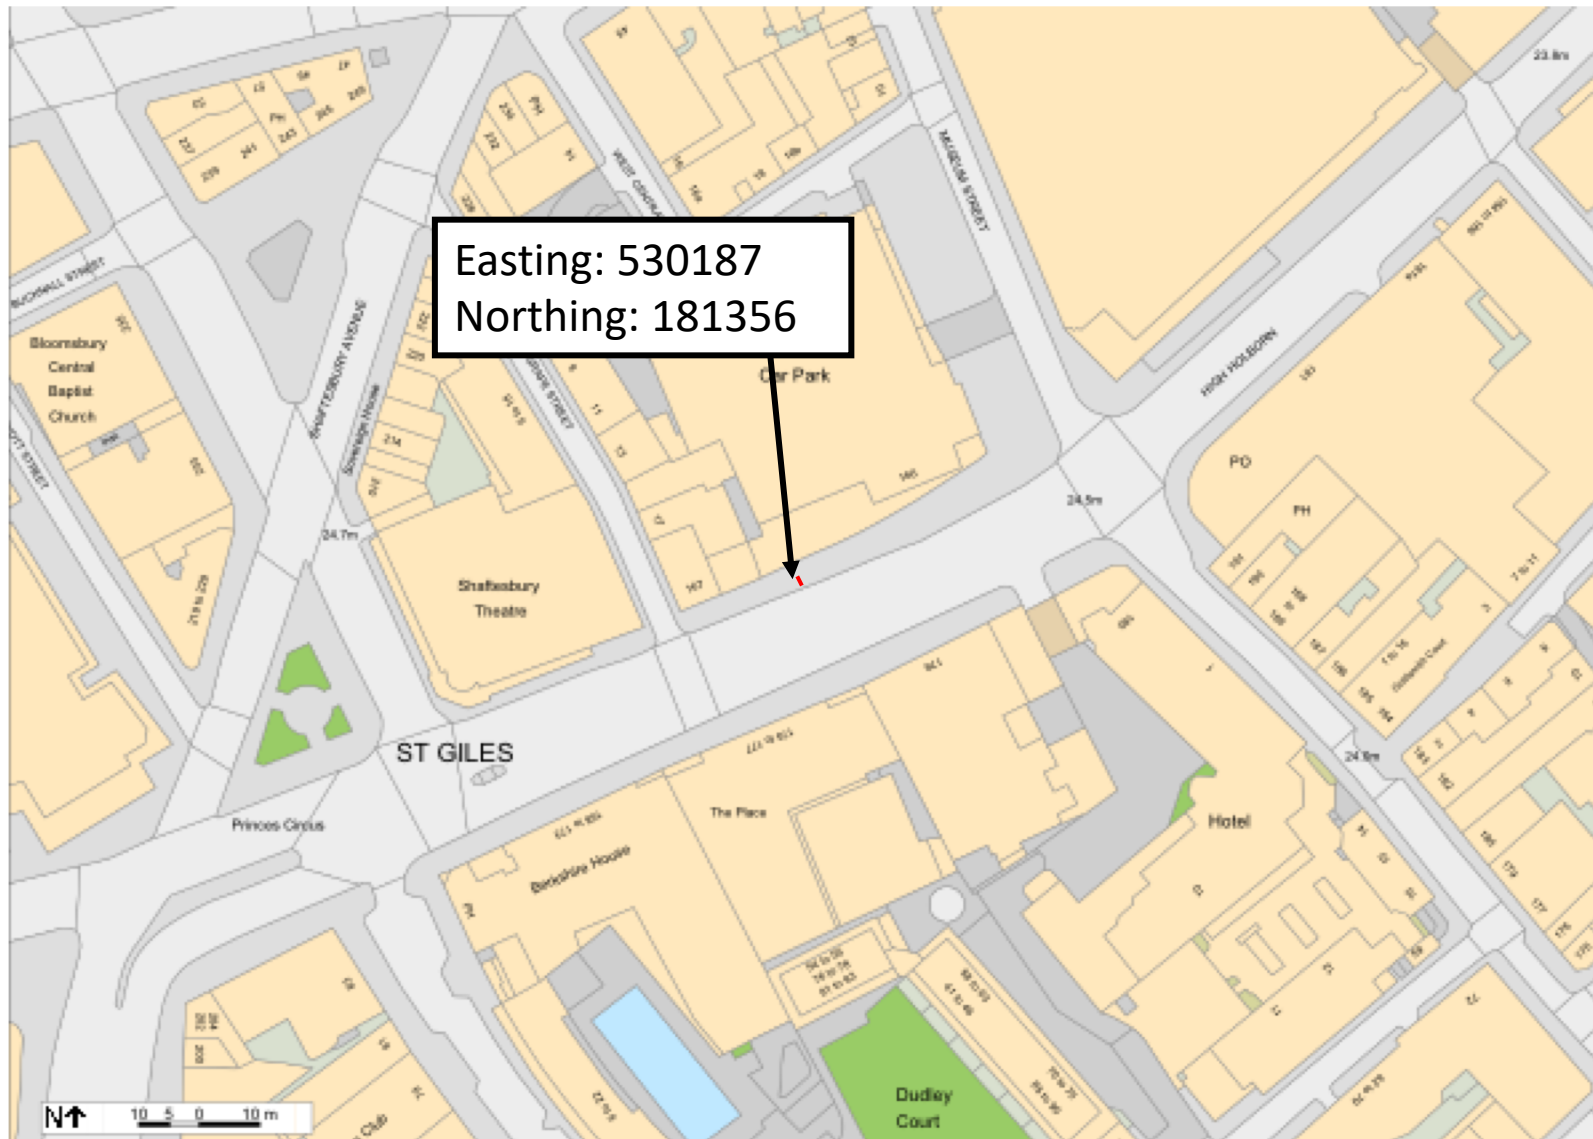

166 High Holborn, London WC1V 6TT [1:1250]

Maximus Networks Ltd

166 High Holborn, London WC1V 6TT [1:200]