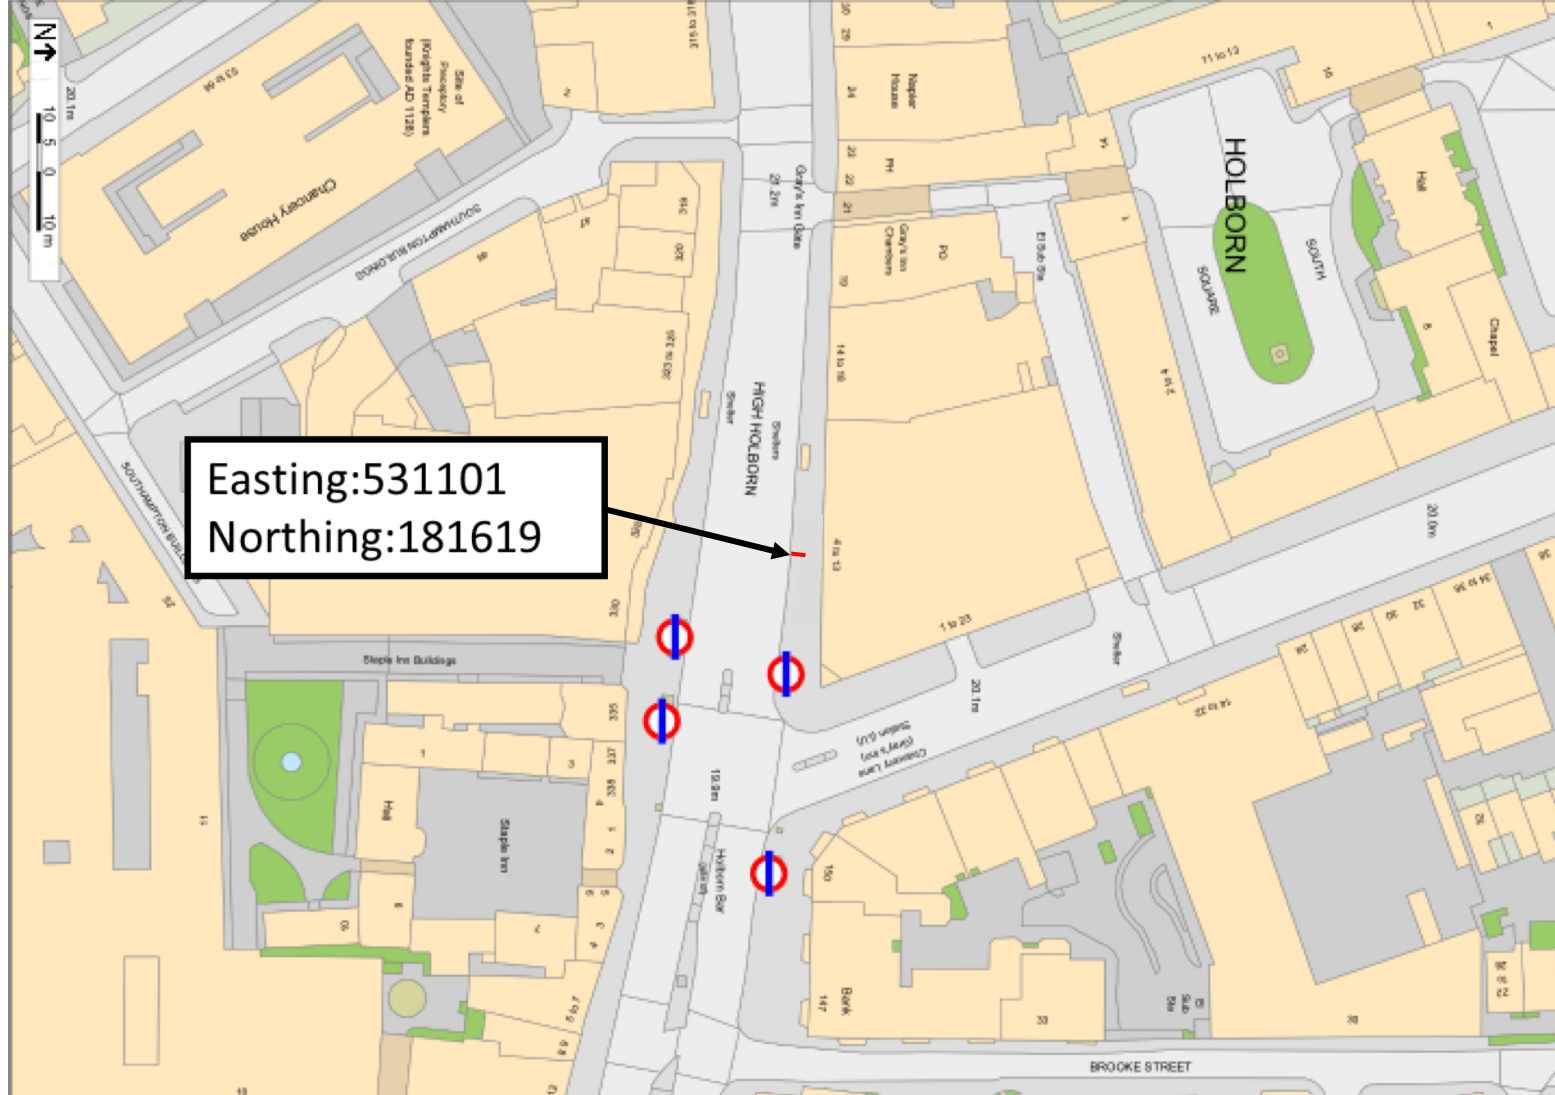

7 High Holborn, London WC1V 6DR [1:1250]

Maximus Networks Ltd

7 High Holborn, London WC1V 6DR [1:200]

Maximus Networks Ltd