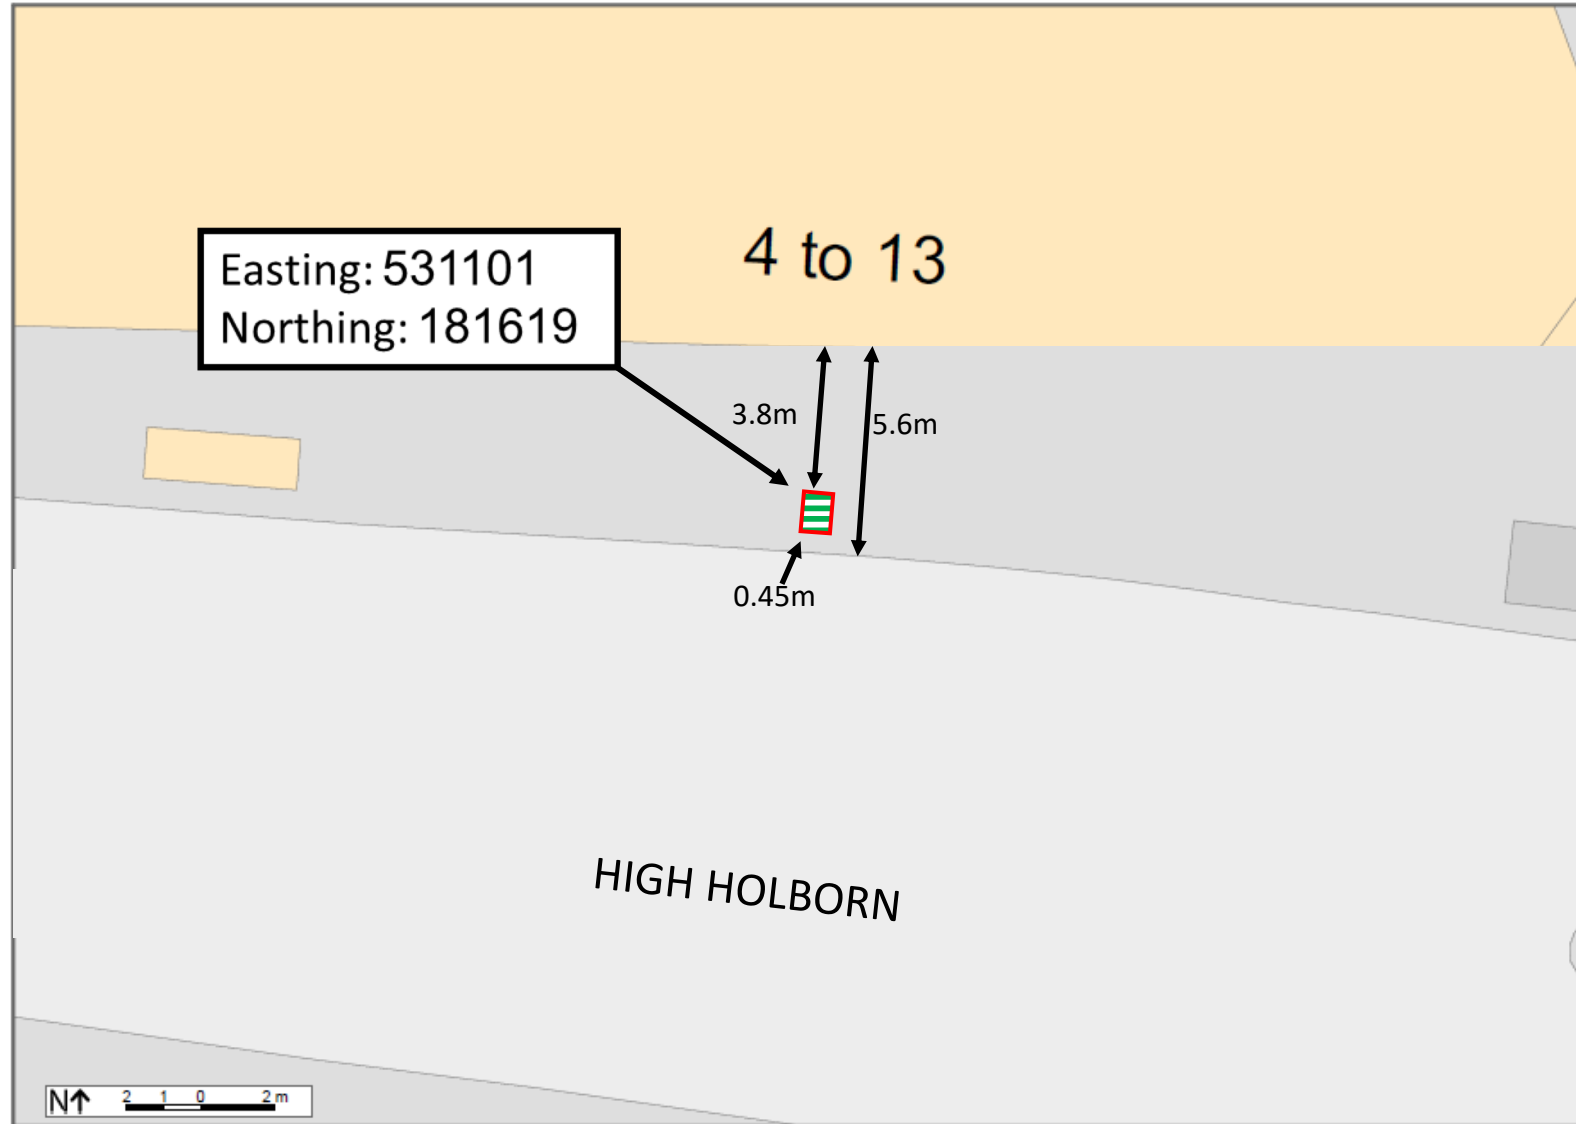

7 High Holborn, London WC1V 6DR [1:1250]

Maximus Networks Ltd

7 High Holborn, London WC1V 6DR [1:200]

Maximus Networks Ltd