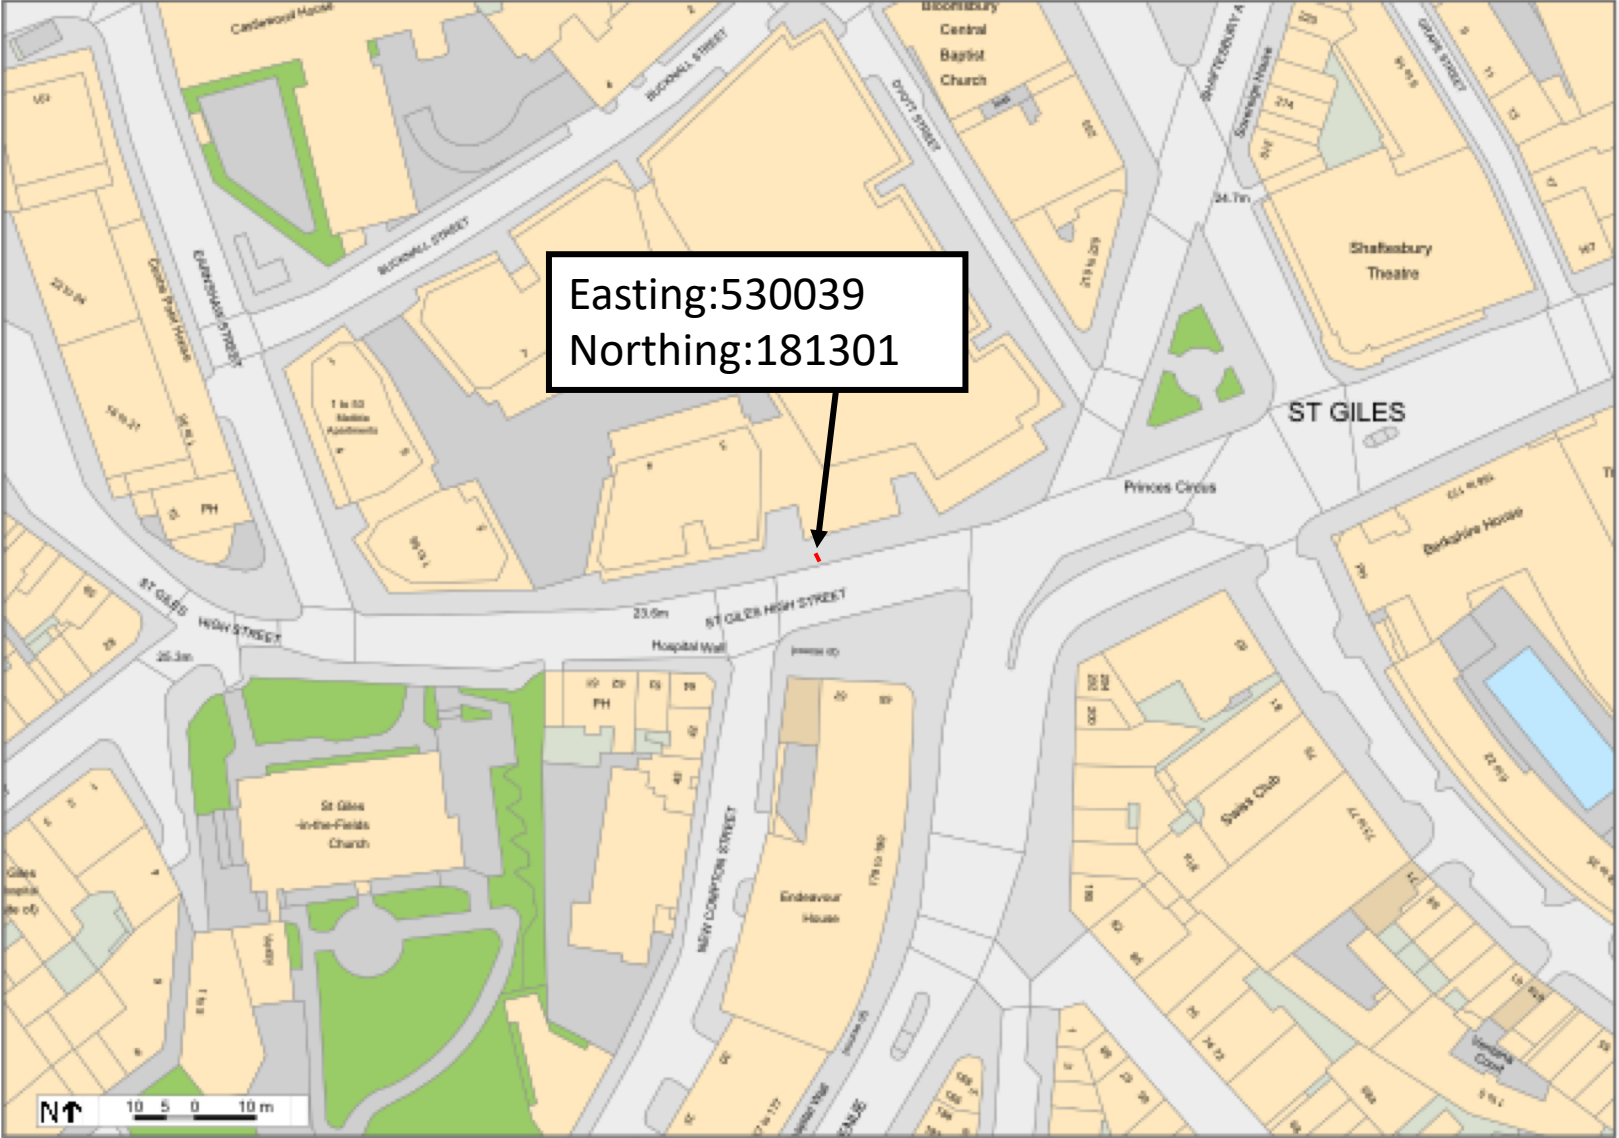

adjacent Central St Giles Piazza, St Giles High Street, London WC2H 8AG [1:1250]

Maximus Networks Ltd

adjacent Central St Giles Piazza, St Giles High Street, London WC2H 8AG [1:200]

Maximus Networks Ltd