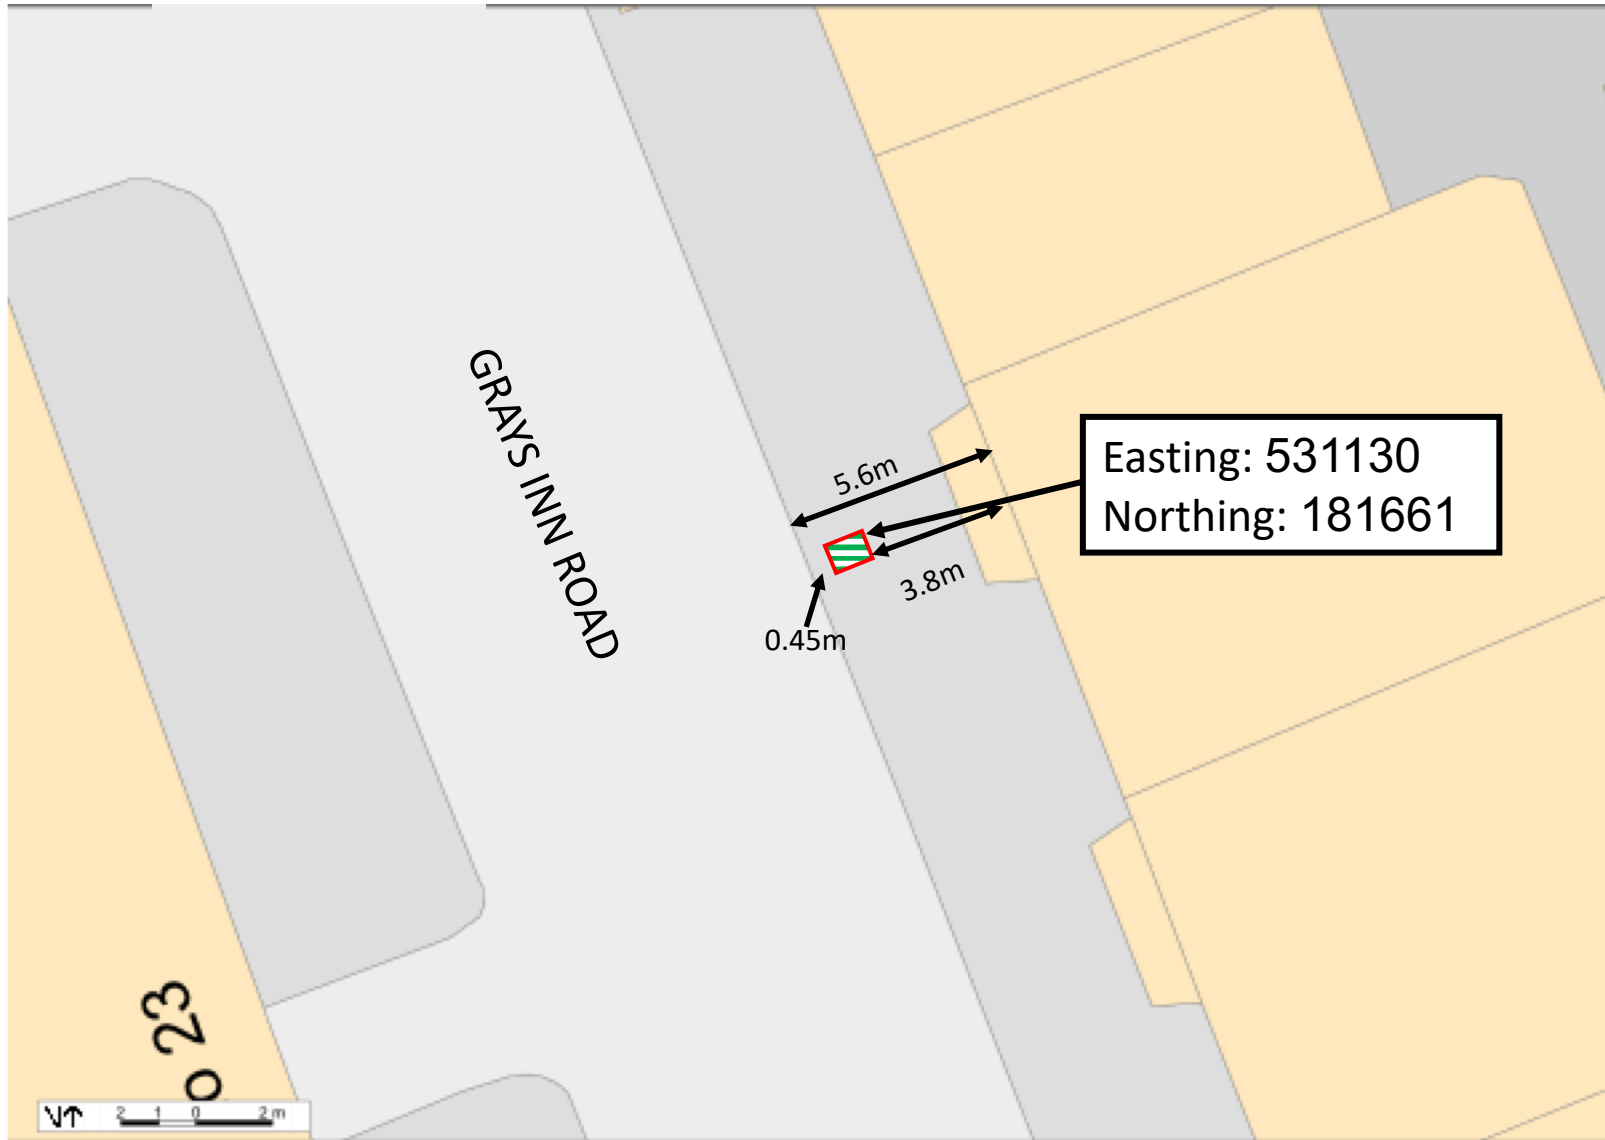

6 Grays Inn Road, London WC1X 8AT [1:1250]

Maximus Networks Ltd

6 Grays Inn Road, London WC1X 8AT [1:200]

Maximus Networks Ltd