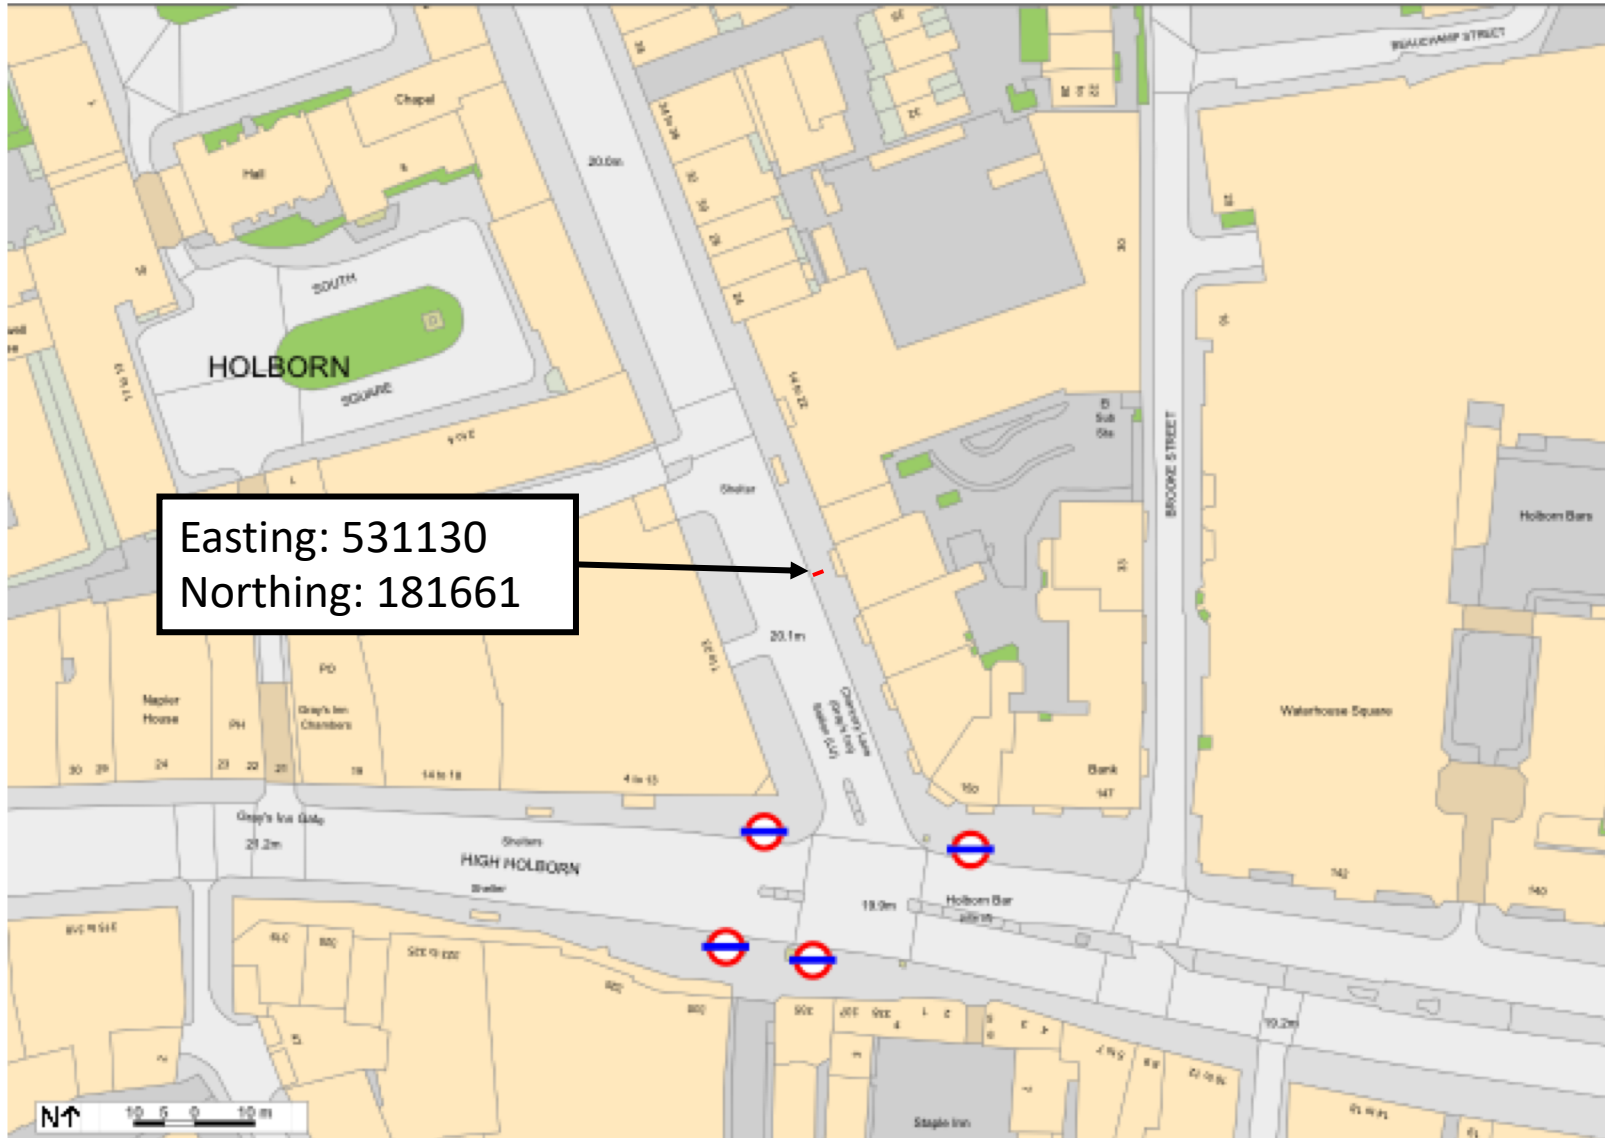

6 Grays Inn Road, London WC1X 8AT [1:1250]

Maximus Networks Ltd

6 Grays Inn Road, London WC1X 8AT [1:200]

Maximus Networks Ltd