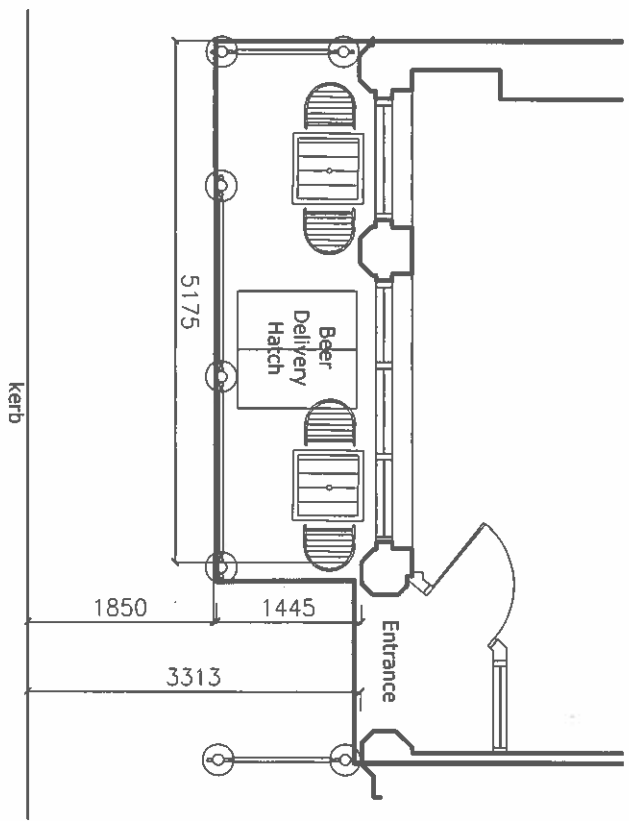

SITE LOCATION PLAN (Scale 1:1250)

FURNITURE STYLE

BARRIER STYLE (Colour Black)

NEW REINSTD PLAN

PAVEMENT LAYOUT PLAN

ELEVATIONAL PHOTOGRAPH

March 2015