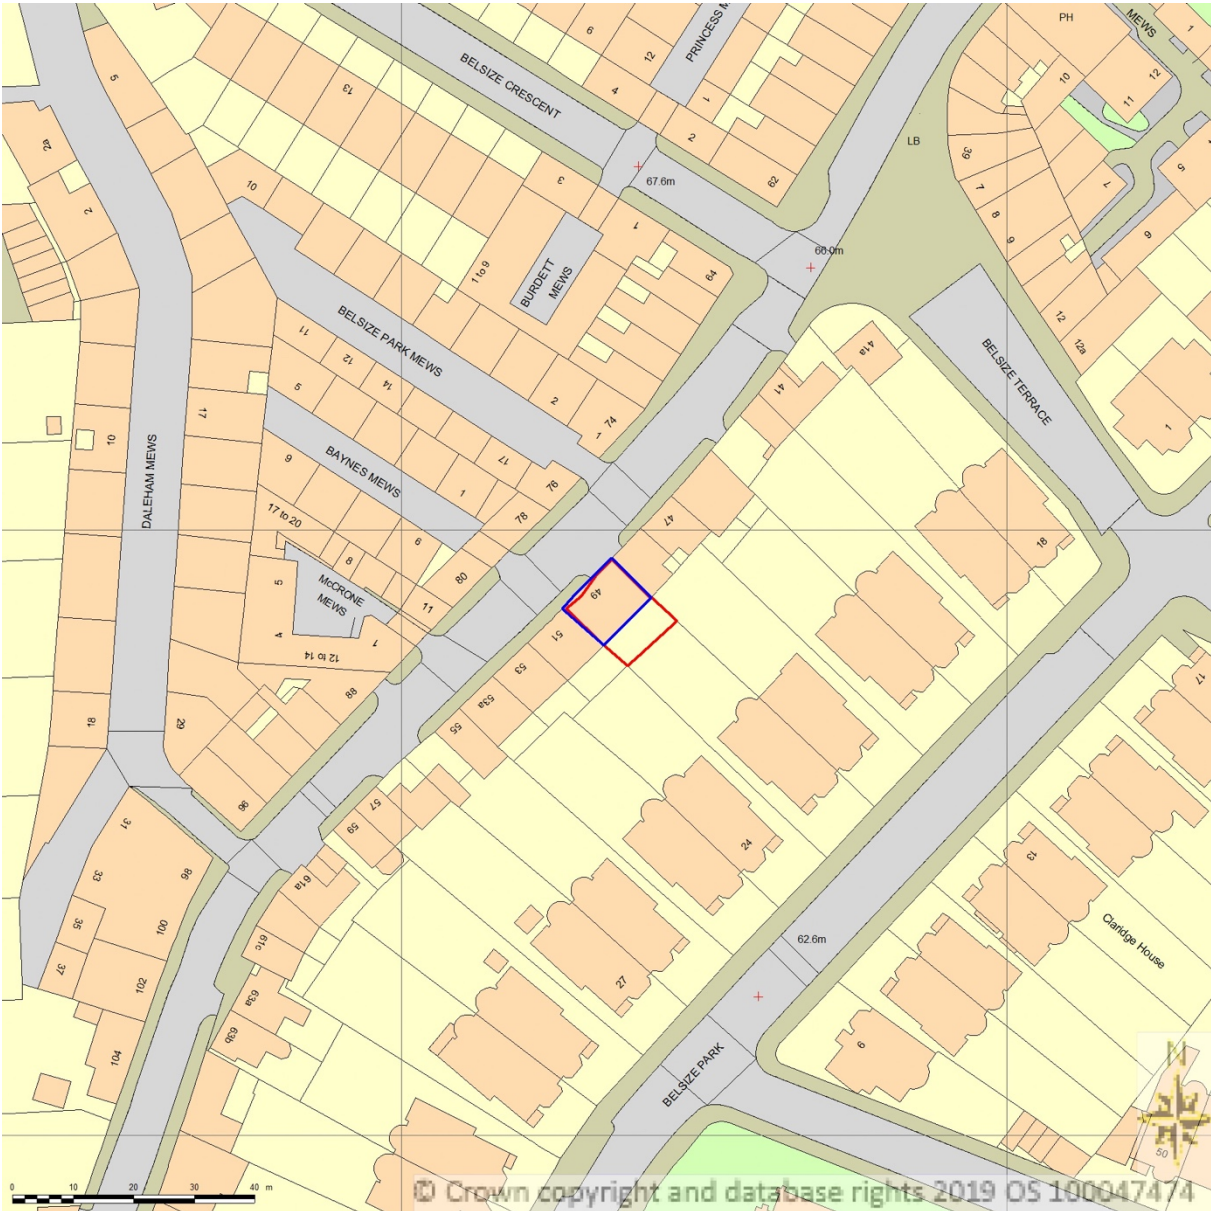

**SITE LOCATION PLAN
FOR**

49 BELSIZE LANE. LONDON. NW3 5AU

SCALE 1:1250 on A4

CENTRE COORDINATES: 526834, 184887

28/08/2019 12:36:47