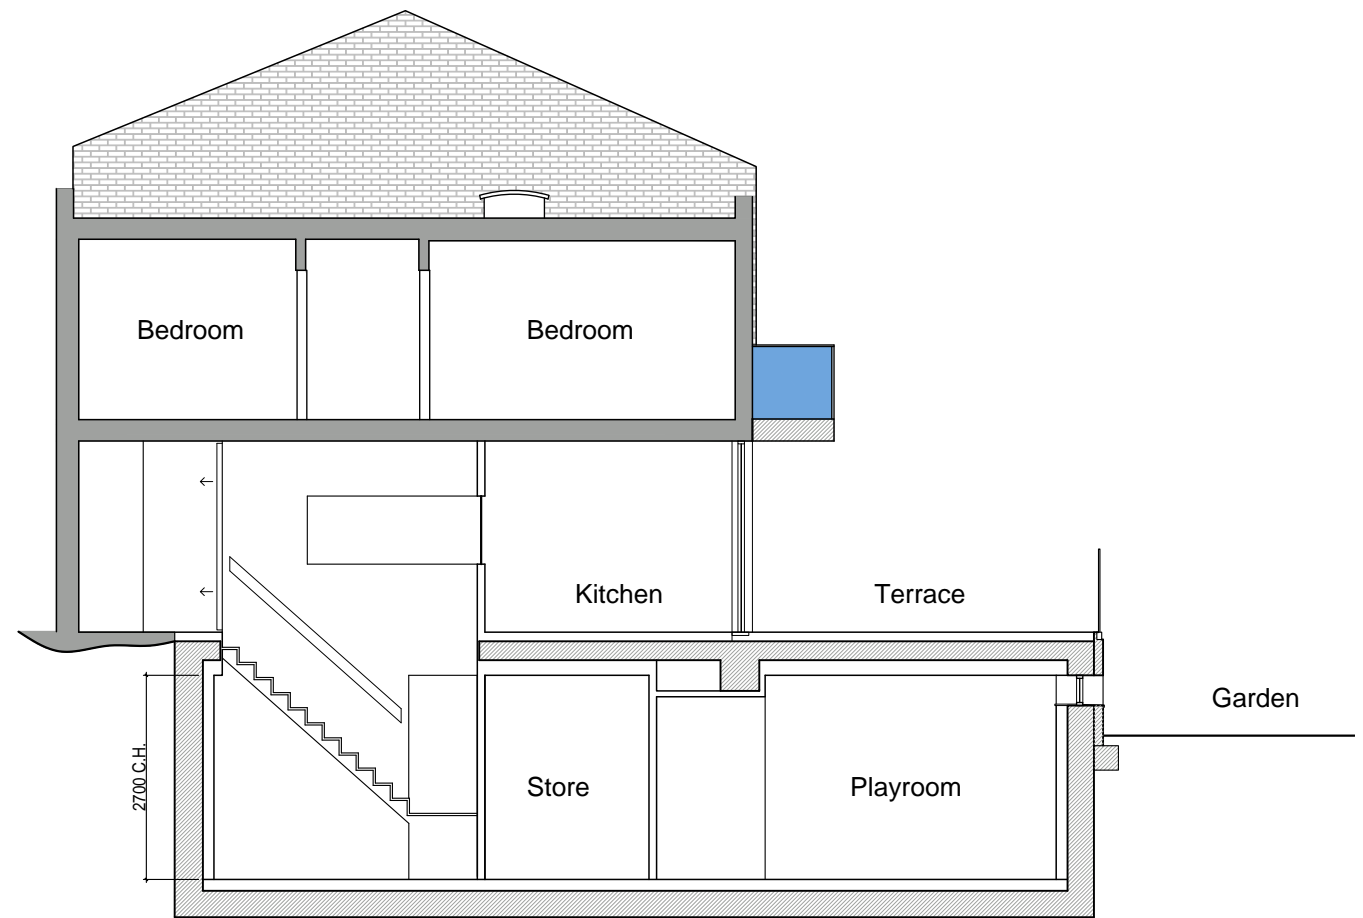

EXISTING SECTION A-A  
SCALE 1:100  
0 1 2 3 4 5m

PROPOSED SECTION A-A  
SCALE 1:100  
0 1 2 3 4 5m

REVISIONS:

-
---

NOTE:

© This drawing is copyright. Figured dimensions only to be taken from this drawing. All dimensions to be checked on site. Designers to be informed immediately of any discrepancies before work proceeds.

Scale  
1-100@A3

Dwg Nr:  
PL-201

Revision:  
-