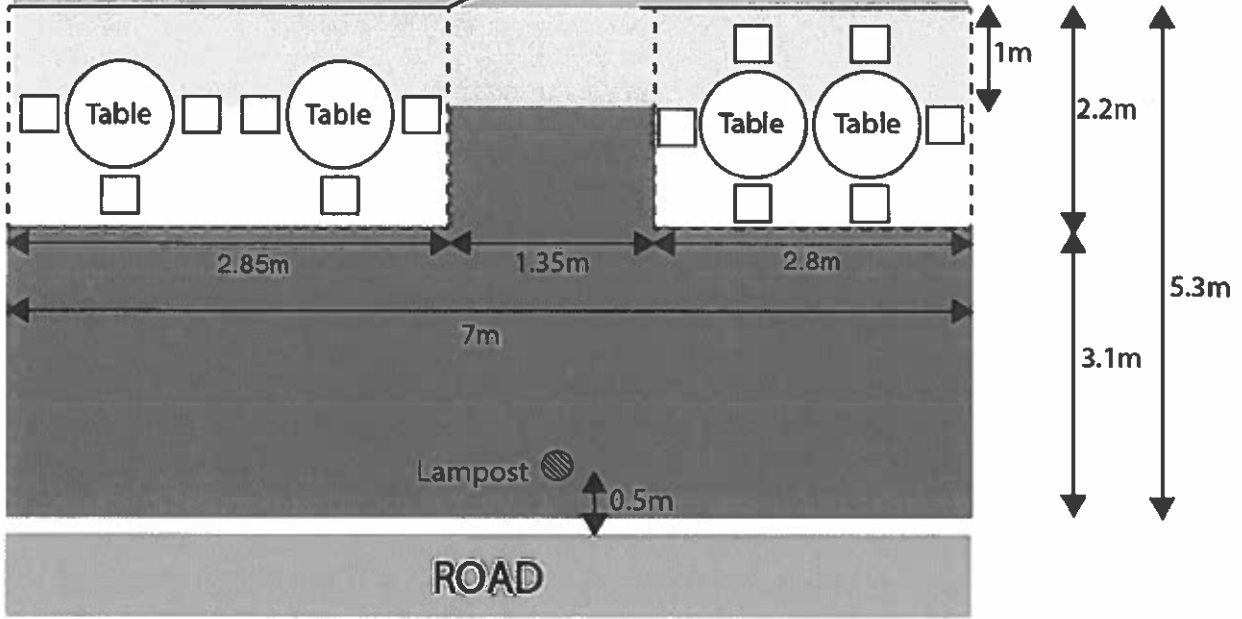

Premises Name: DOPPIO COFFEE LTD

Premises Address: 177 Kentish Town Rd
London, NW18PD

- Area of private Forecourt
- Area to be occupied by Amenities
- Area for Pedestrians Access

Table dimensions
0.6m in diameter

Chair dimensions
0.4m by 0.4m

Lampost