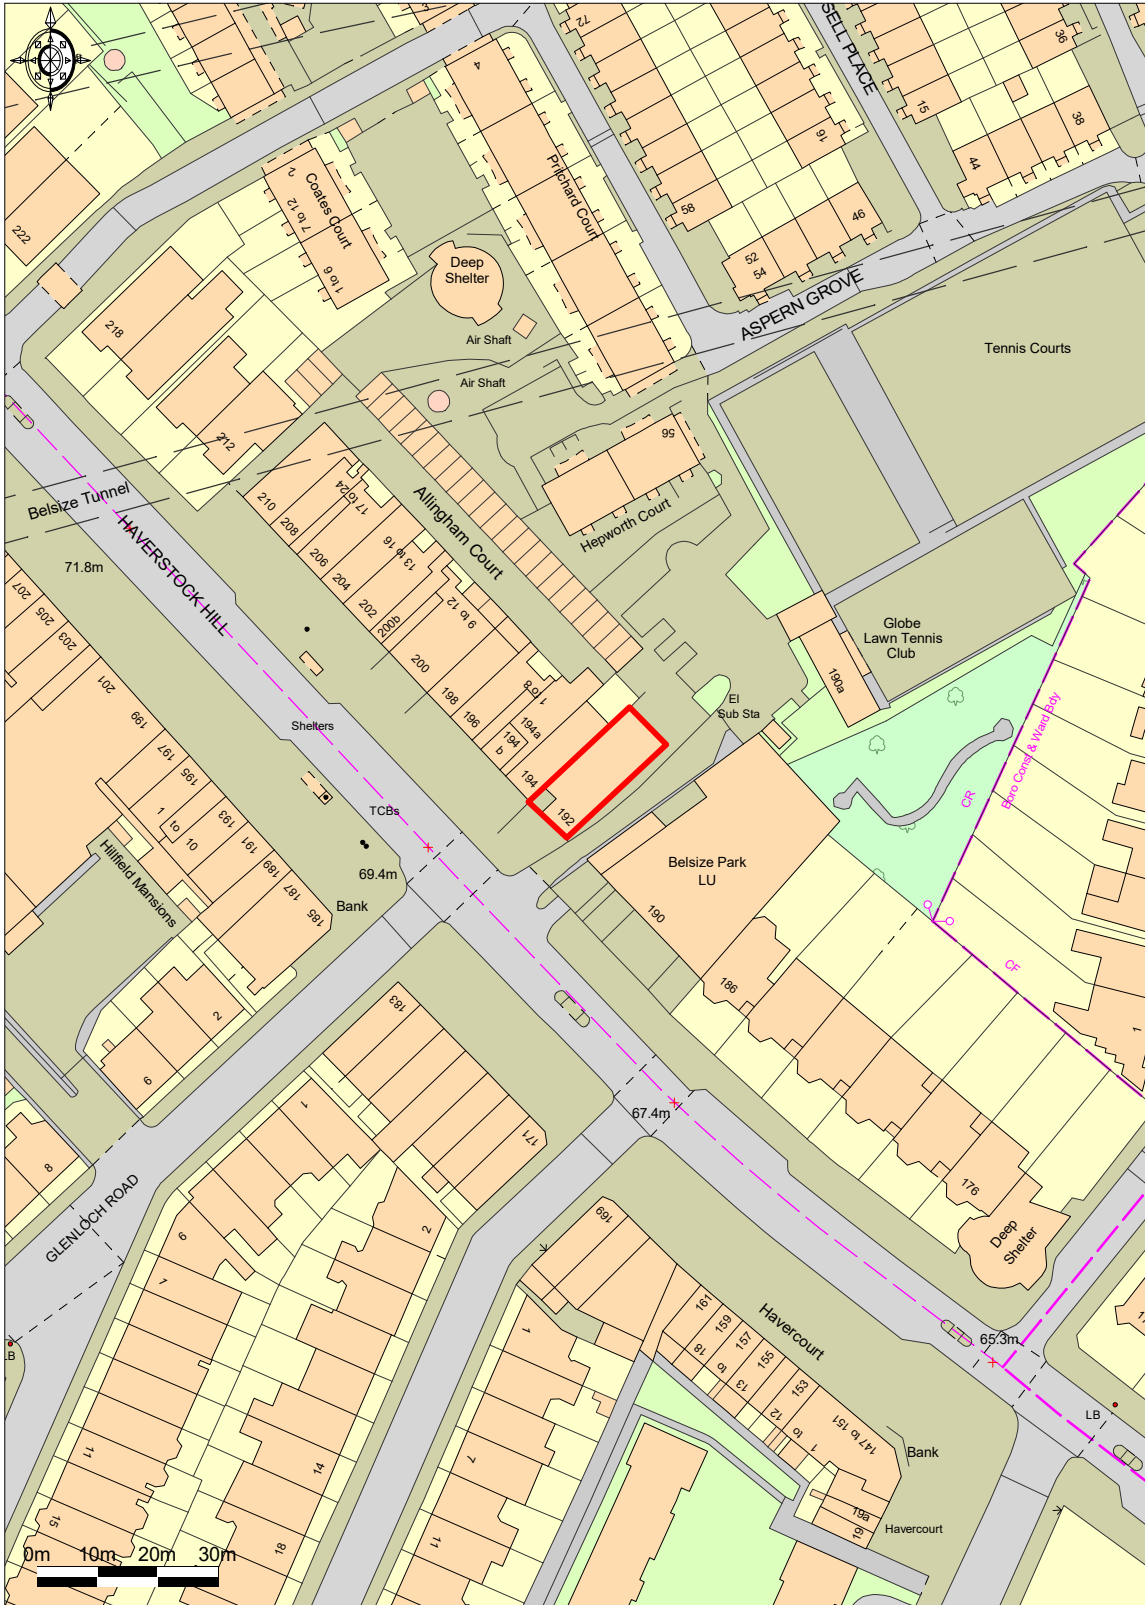

192 Haverstock Hill, London, NW3 2AJ

Site Location Plan (1:1250)