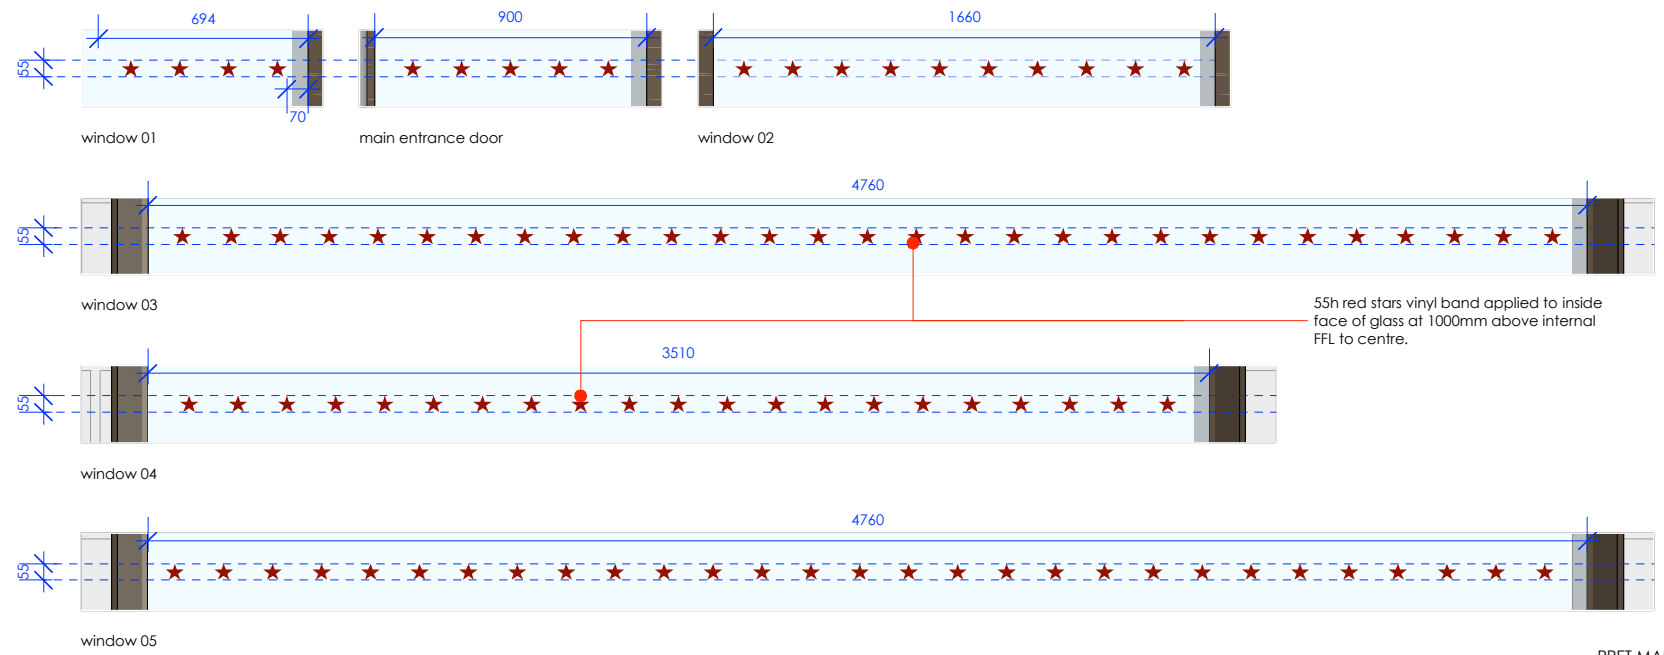

white vinyl text paragraph applied to inside face of glass at 973mm above internal FFL to u/s. text by pret creative.

SIGN C
VINYL TEXT PARAGRAPH
scale 1:25
DEEMED CONSENT

SIGN D
PRET MANIFESTATION STRIPS
scale 1:25
DEEMED CONSENT

PROJECT
Belsize Park
192 Haverstock Hill London NW3 2AJ

DRAWING No.
TD18/PM99/PL03.2

TITLE
detailed signage 02

REVISION DATE SCALE @ A3
A 14.08.19 1:25

REVISIONS
A: graphics revised to latest pret artwork