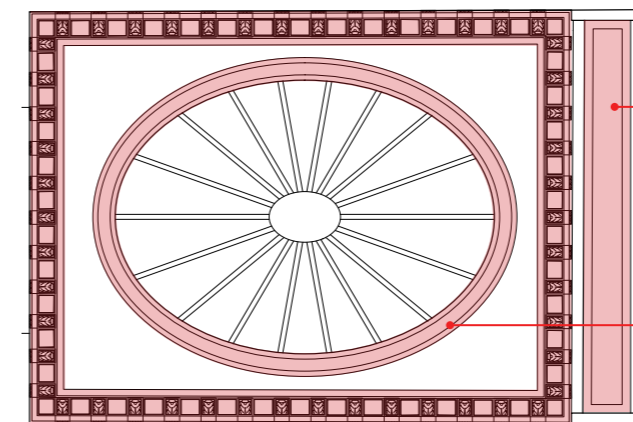

It is noted Robert Adam often repeated entrance cornice designs at the top of stairwells.

Entrance hall Fitzroy Square, London W1

Stairwell, Fitzroy Square, London W1

Detail of stairwell, Fitzroy Square, London W1

Mansfield Street, London W1

Mansfield Street, London W1

House by Robert Adam

7 Stairwell

iii. Historical examples of decorative plaster designs to pilasters & under pilaster ceiling detail

Fitzroy Square, London W1

Syon House, Middx

Kenwood House, London NW1

Fitzroy Square, London W1

Mansfield Street, London W1

Somerset House, London WC2

7. Stairwell

iv. Historical research & proposal top of Stairwell decorative plasterwork.