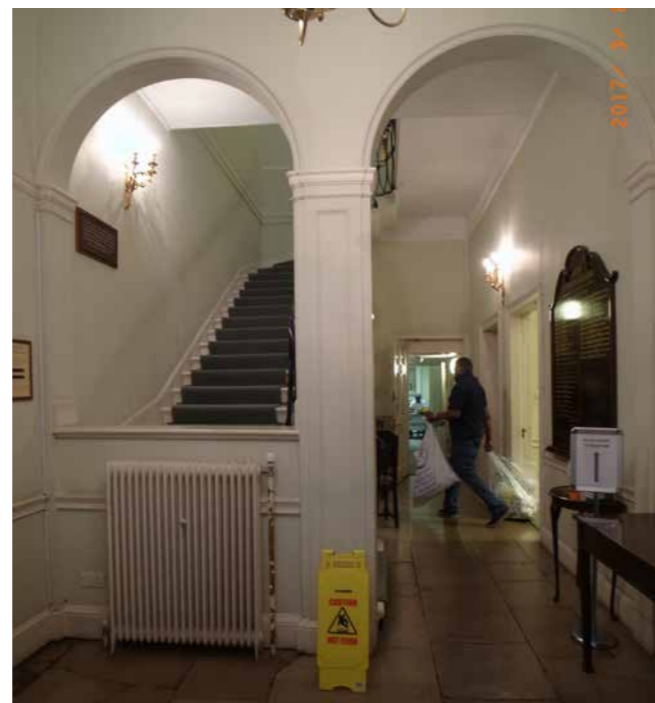

Mansfield Street, London W1