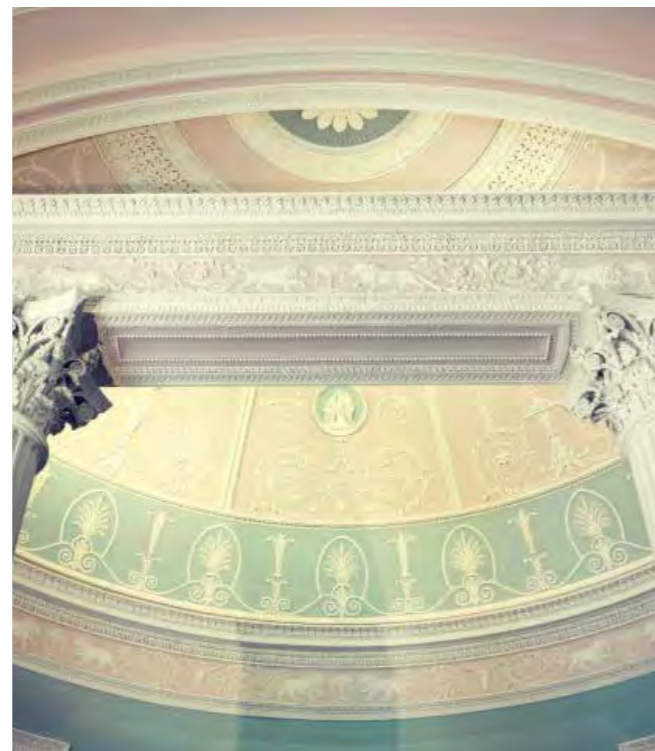

7 Stairwell

i. Historical examples of Robert Adam stairwell cornices

Entrance hall, House in Charlotte Square, London W1

Stairwell, Charlotte Square, London W1

Detail of stairwell cornice, Charlotte Square, London W1

It is noted Robert Adam often repeated entrance cornice designs at the top of stairwells.

Entrance hall Fitzroy Square, London W1

Stairwell, Fitzroy Square, London W1

Detail of stairwell, Fitzroy Square, London W1

Mansfield Street, London W1

Mansfield Street, London W1

House by Robert Adam

7 Stairwell

iii. Historical examples of decorative plaster designs to pilasters & under pilaster ceiling detail

Fitzroy Square, London W1