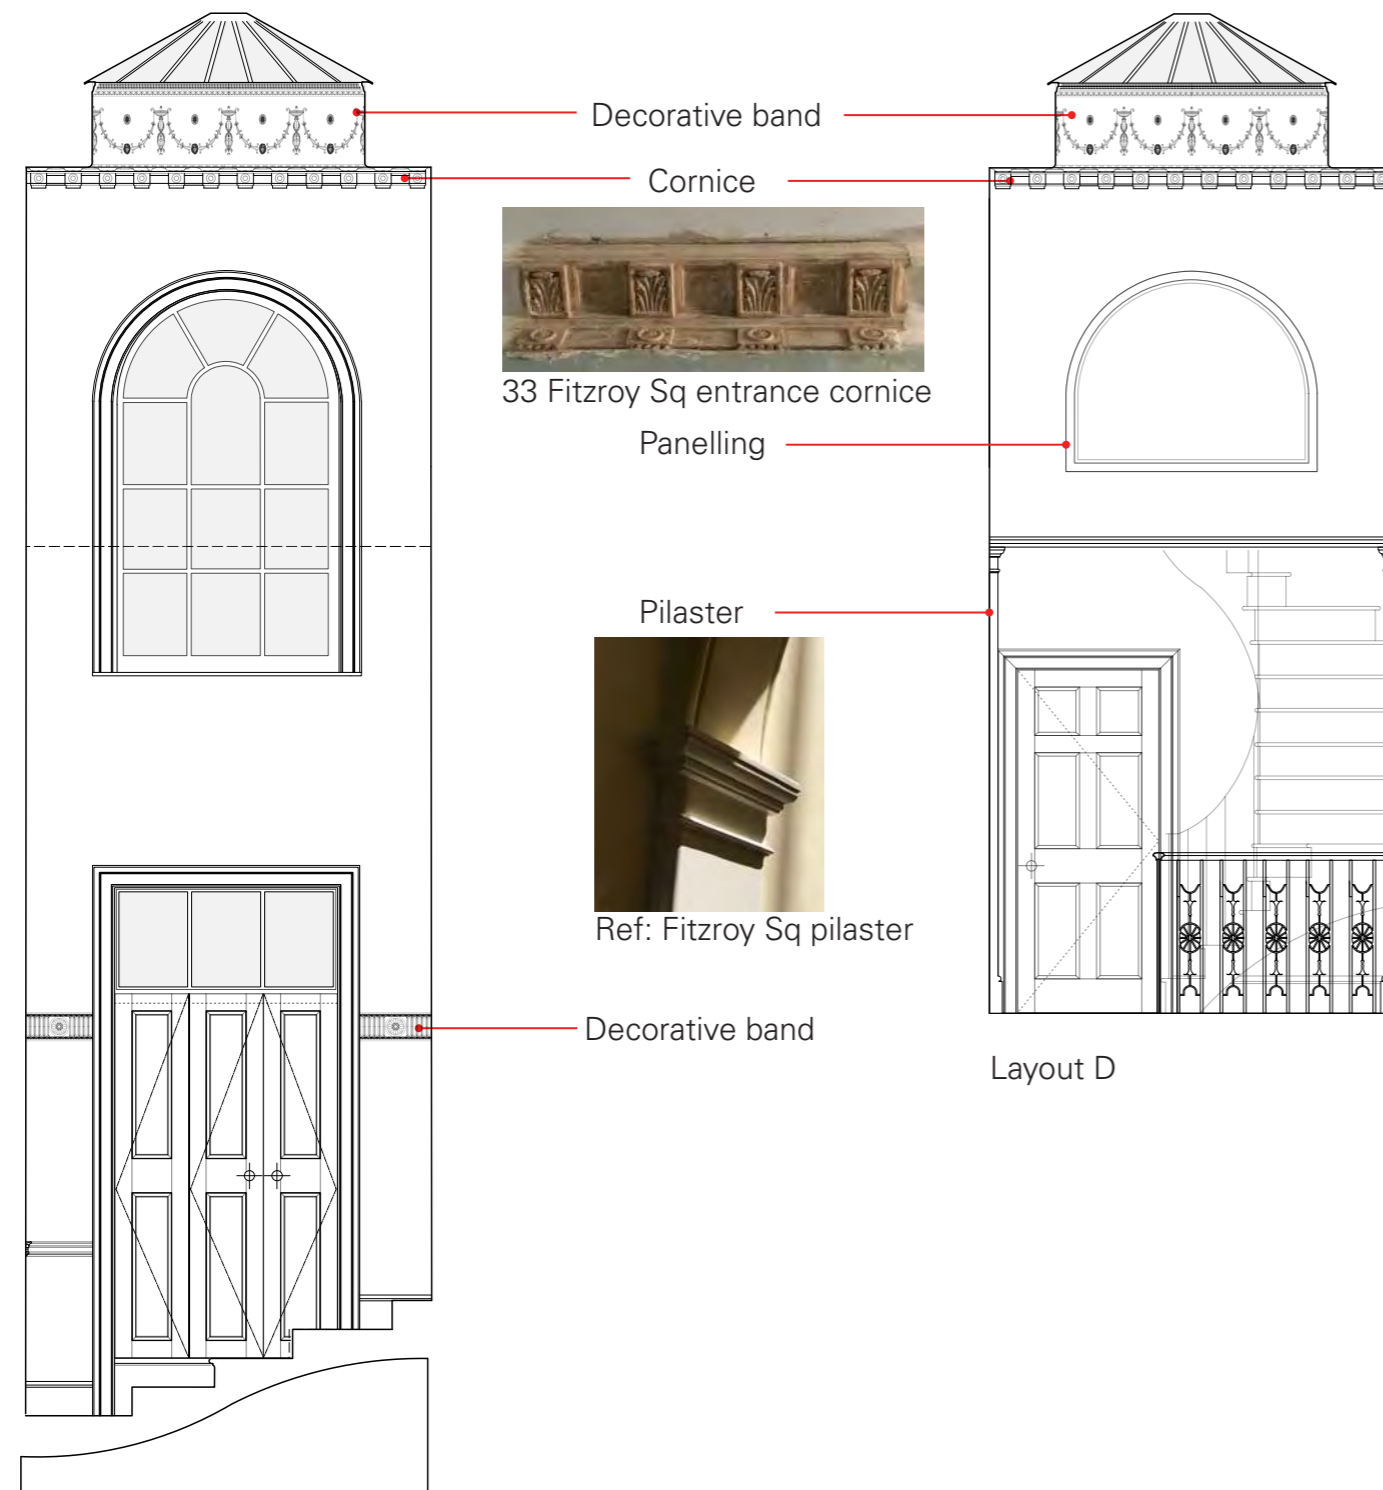

7 Stairwell

i. Historical examples of Robert Adam stairwell cornices

Entrance hall, House in Charlotte Square, London W1

Stairwell, Charlotte Square, London W1

Detail of stairwell cornice, Charlotte Square, London W1

It is noted Robert Adam often repeated entrance cornice designs at the top of stairwells.

Entrance hall Fitzroy Square, London W1

Stairwell, Fitzroy Square, London W1

Detail of stairwell, Fitzroy Square, London W1

Mansfield Street, London W1

Mansfield Street, London W1

House by Robert Adam

7 Stairwell

iii. Historical examples of decorative plaster designs to pilasters & under pilaster ceiling detail

Fitzroy Square, London W1

Syon House, Middx

Kenwood House, London NW1

Fitzroy Square, London W1

Mansfield Street, London W1

Somerset House, London WC2

7. Stairwell

iv. Historical research & proposal top of Stairwell decorative plasterwork.