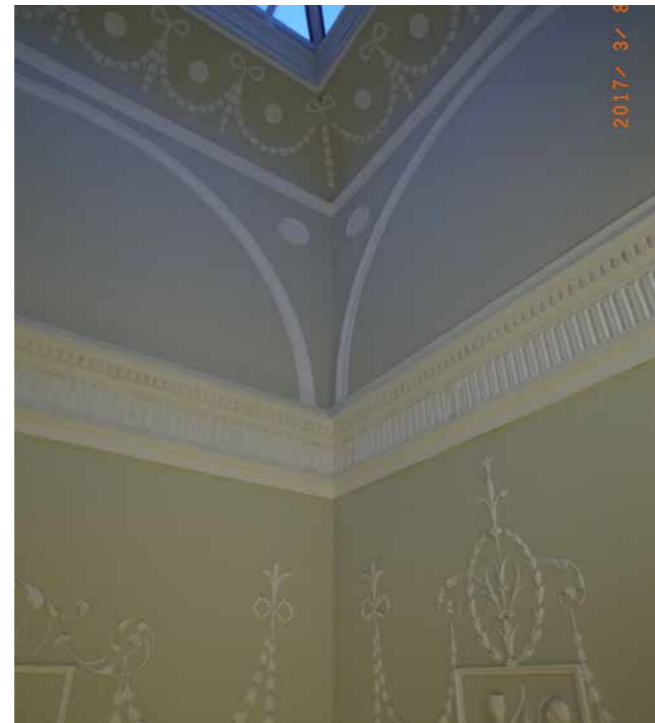

7 Stairwell

i. Historical examples of Robert Adam stairwell cornices

Entrance hall, House in Charlotte Square, London W1

Stairwell, Charlotte Square, London W1

Detail of stairwell cornice, Charlotte Square, London W1

It is noted Robert Adam often repeated entrance cornice designs at the top of stairwells.

Entrance hall Fitzroy Square, London W1

Stairwell, Fitzroy Square, London W1

Detail of stairwell, Fitzroy Square, London W1

7 Stairwell

ii. Historical examples and design inspirations for stairwell decorative plaster

Chandos House, London W1

Mansfield Street, London W1

Syon House, Middx

Fitzroy Square, London W1

Kenwood House, London NW1

Mansfield Street, London W1

Mansfield Street, London W1

House by Robert Adam

7 Stairwell

iii. Historical examples of decorative plaster designs to pilasters & under pilaster ceiling detail

Fitzroy Square, London W1