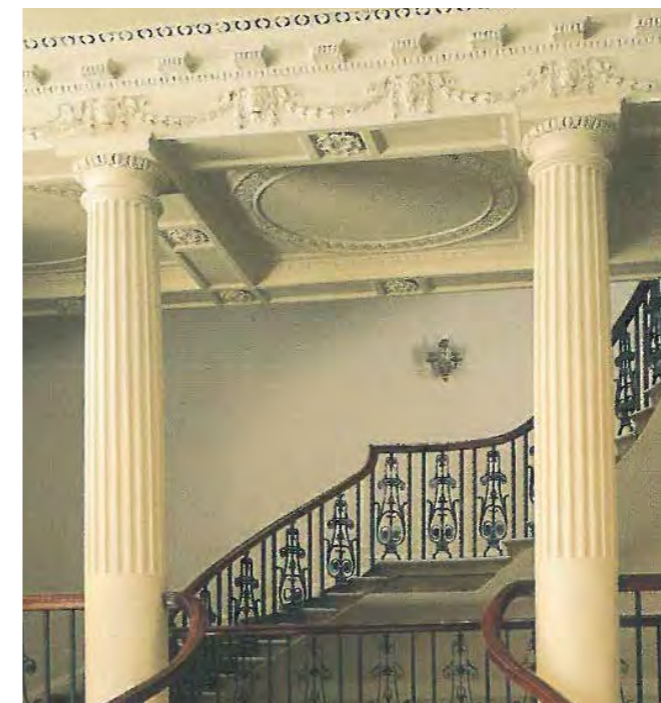

7 Stairwell

i. Historical examples of Robert Adam stairwell cornices

Entrance hall, House in Charlotte Square, London W1

Stairwell, Charlotte Square, London W1

Detail of stairwell cornice, Charlotte Square, London W1

It is noted Robert Adam often repeated entrance cornice designs at the top of stairwells.

Entrance hall Fitzroy Square, London W1

Stairwell, Fitzroy Square, London W1

Detail of stairwell, Fitzroy Square, London W1

Syon House, Middx

Kenwood House, London NW1

Fitzroy Square, London W1

Mansfield Street, London W1

Somerset House, London WC2

7. Stairwell

iv. Historical research & proposal top of Stairwell decorative plasterwork.