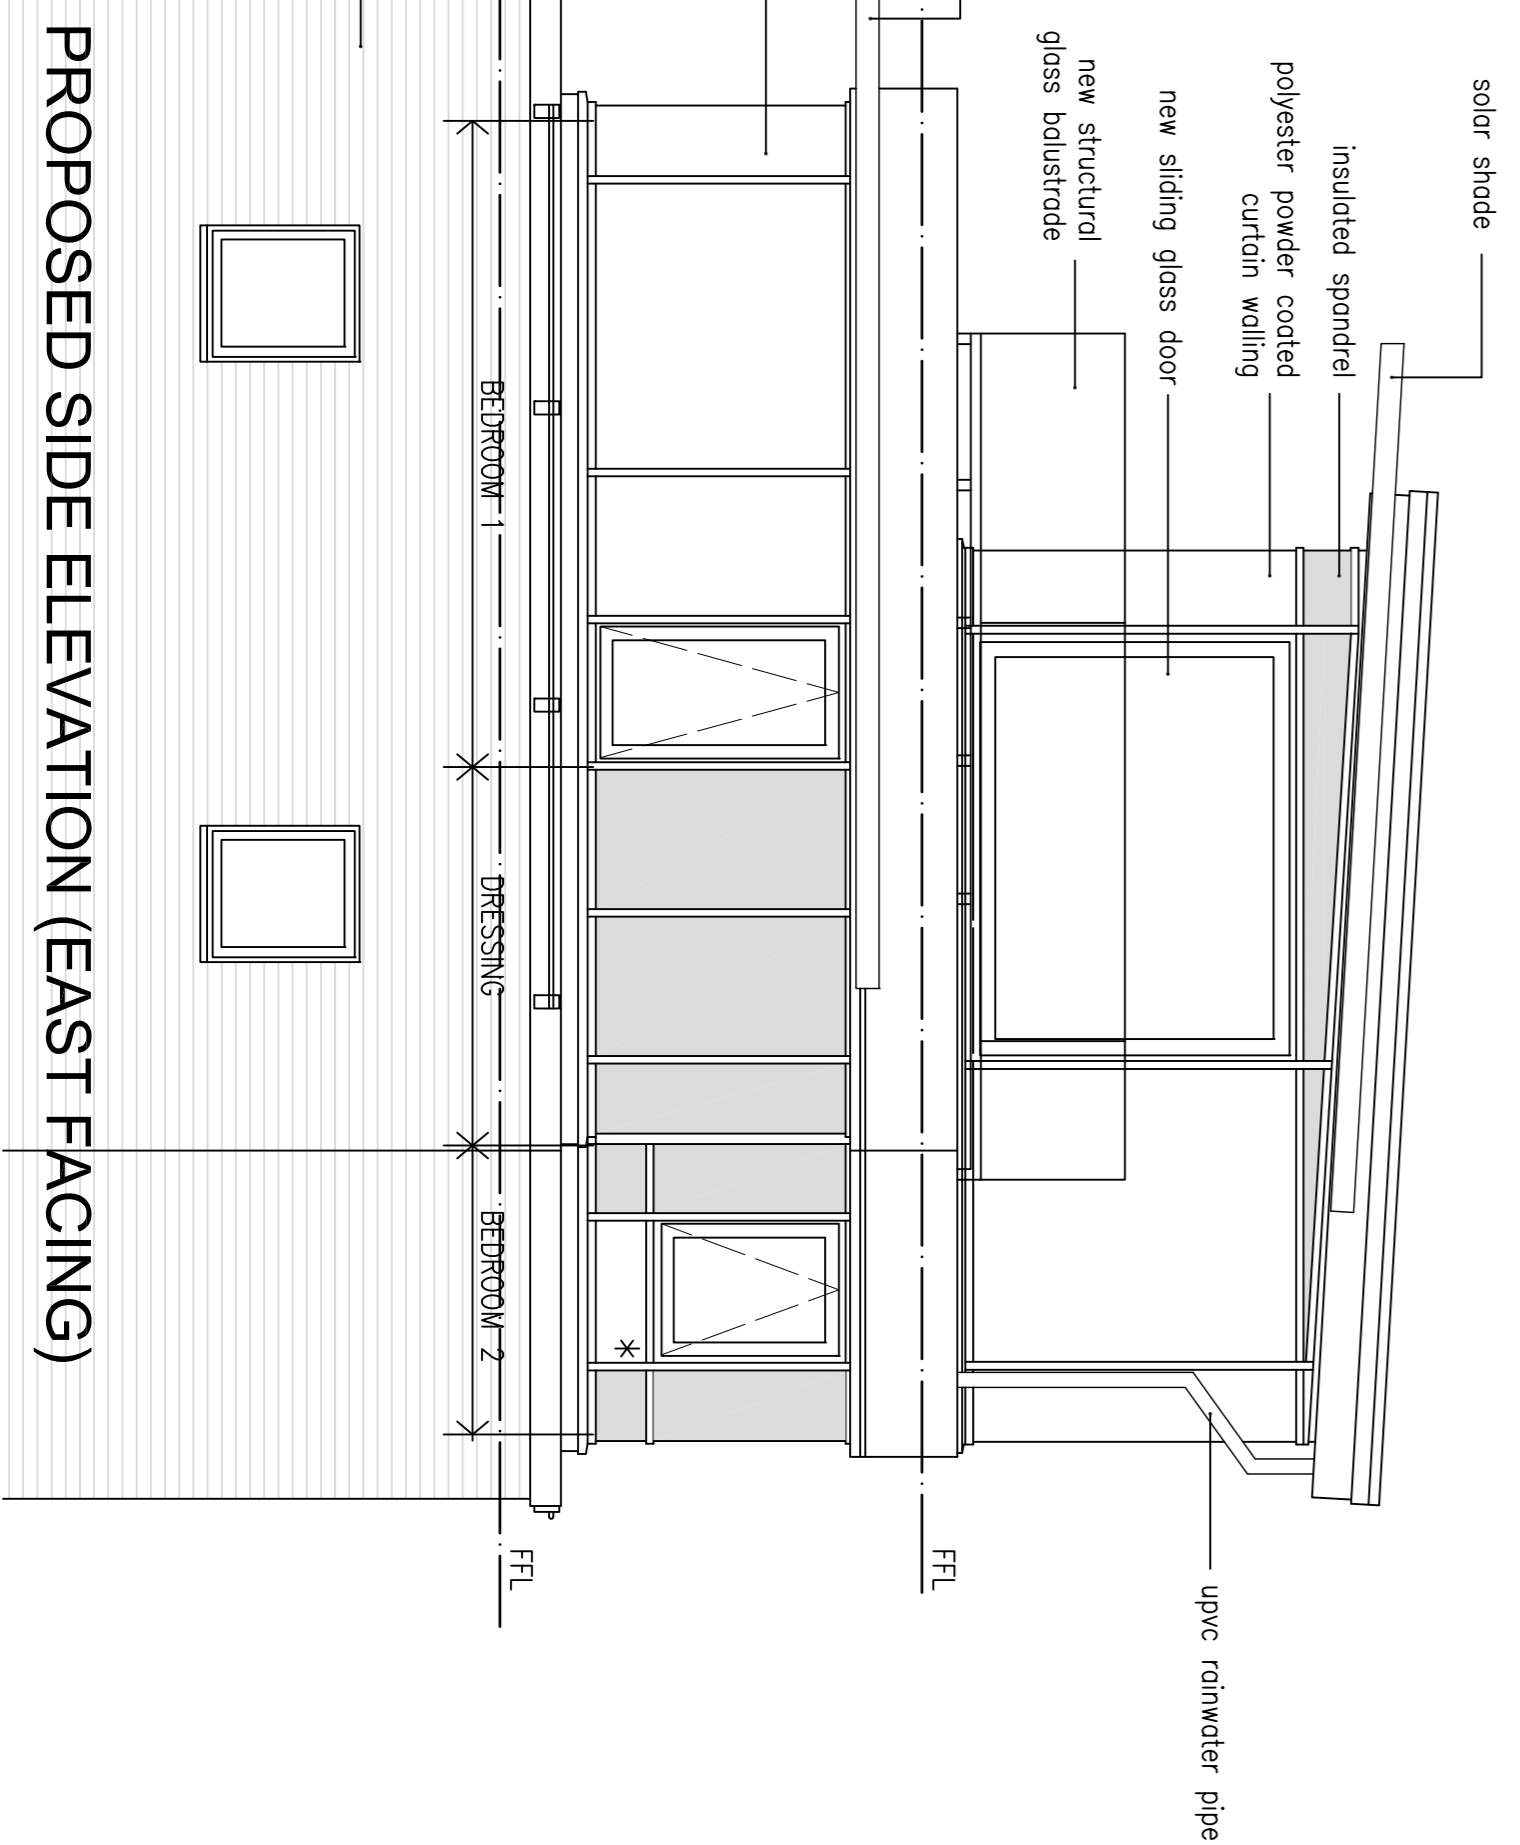

PROPOSED SIDE ELEVATION (EAST FACING)

revisions

proposed elevations
penthouse apartment
regents heights - st johns wood

date: january 2019 scale 1:50 @a1 1:100 @a3

status: preliminary dwg. d289/PL/08

DO NOT SCALE - IF DIMENSIONS ARE NOT GIVEN PLEASE ASK
COPYRIGHTED TO ARCHITECTURAL DESIGNWORKS LTD

architectural designworks limited

designworks

BUILDINGS SPACES PLACES