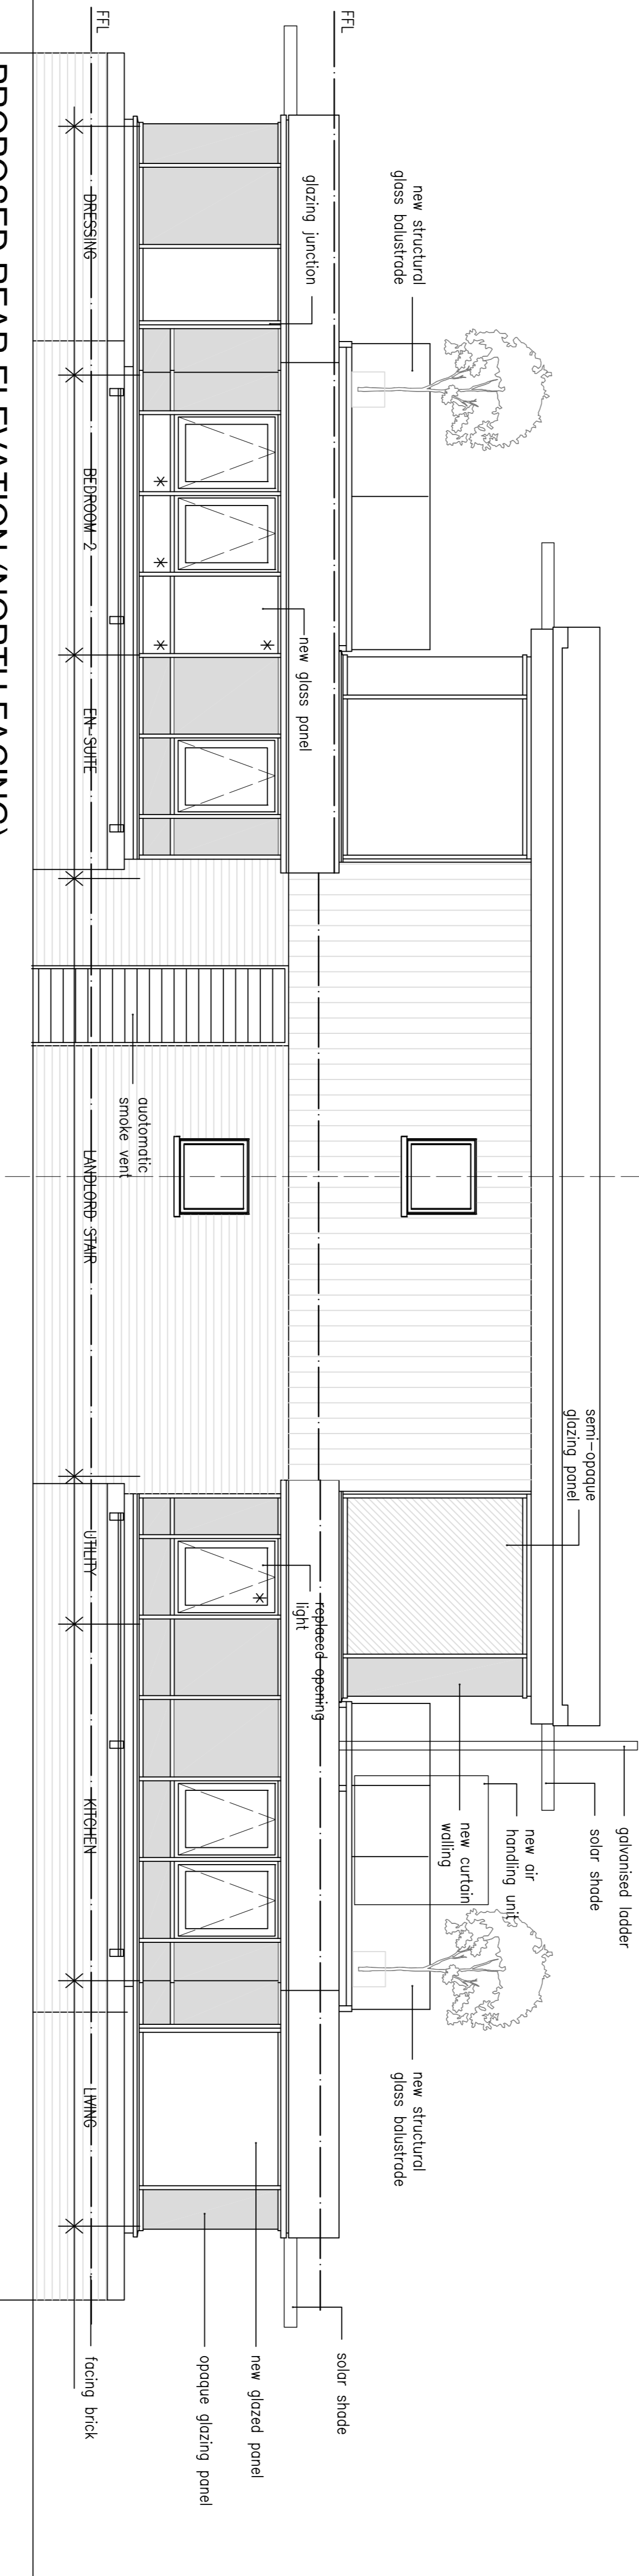

PROPOSED FRONT ELEVATION (SOUTH FACING)

PROPOSED REAR ELEVATION (NORTH FACING)