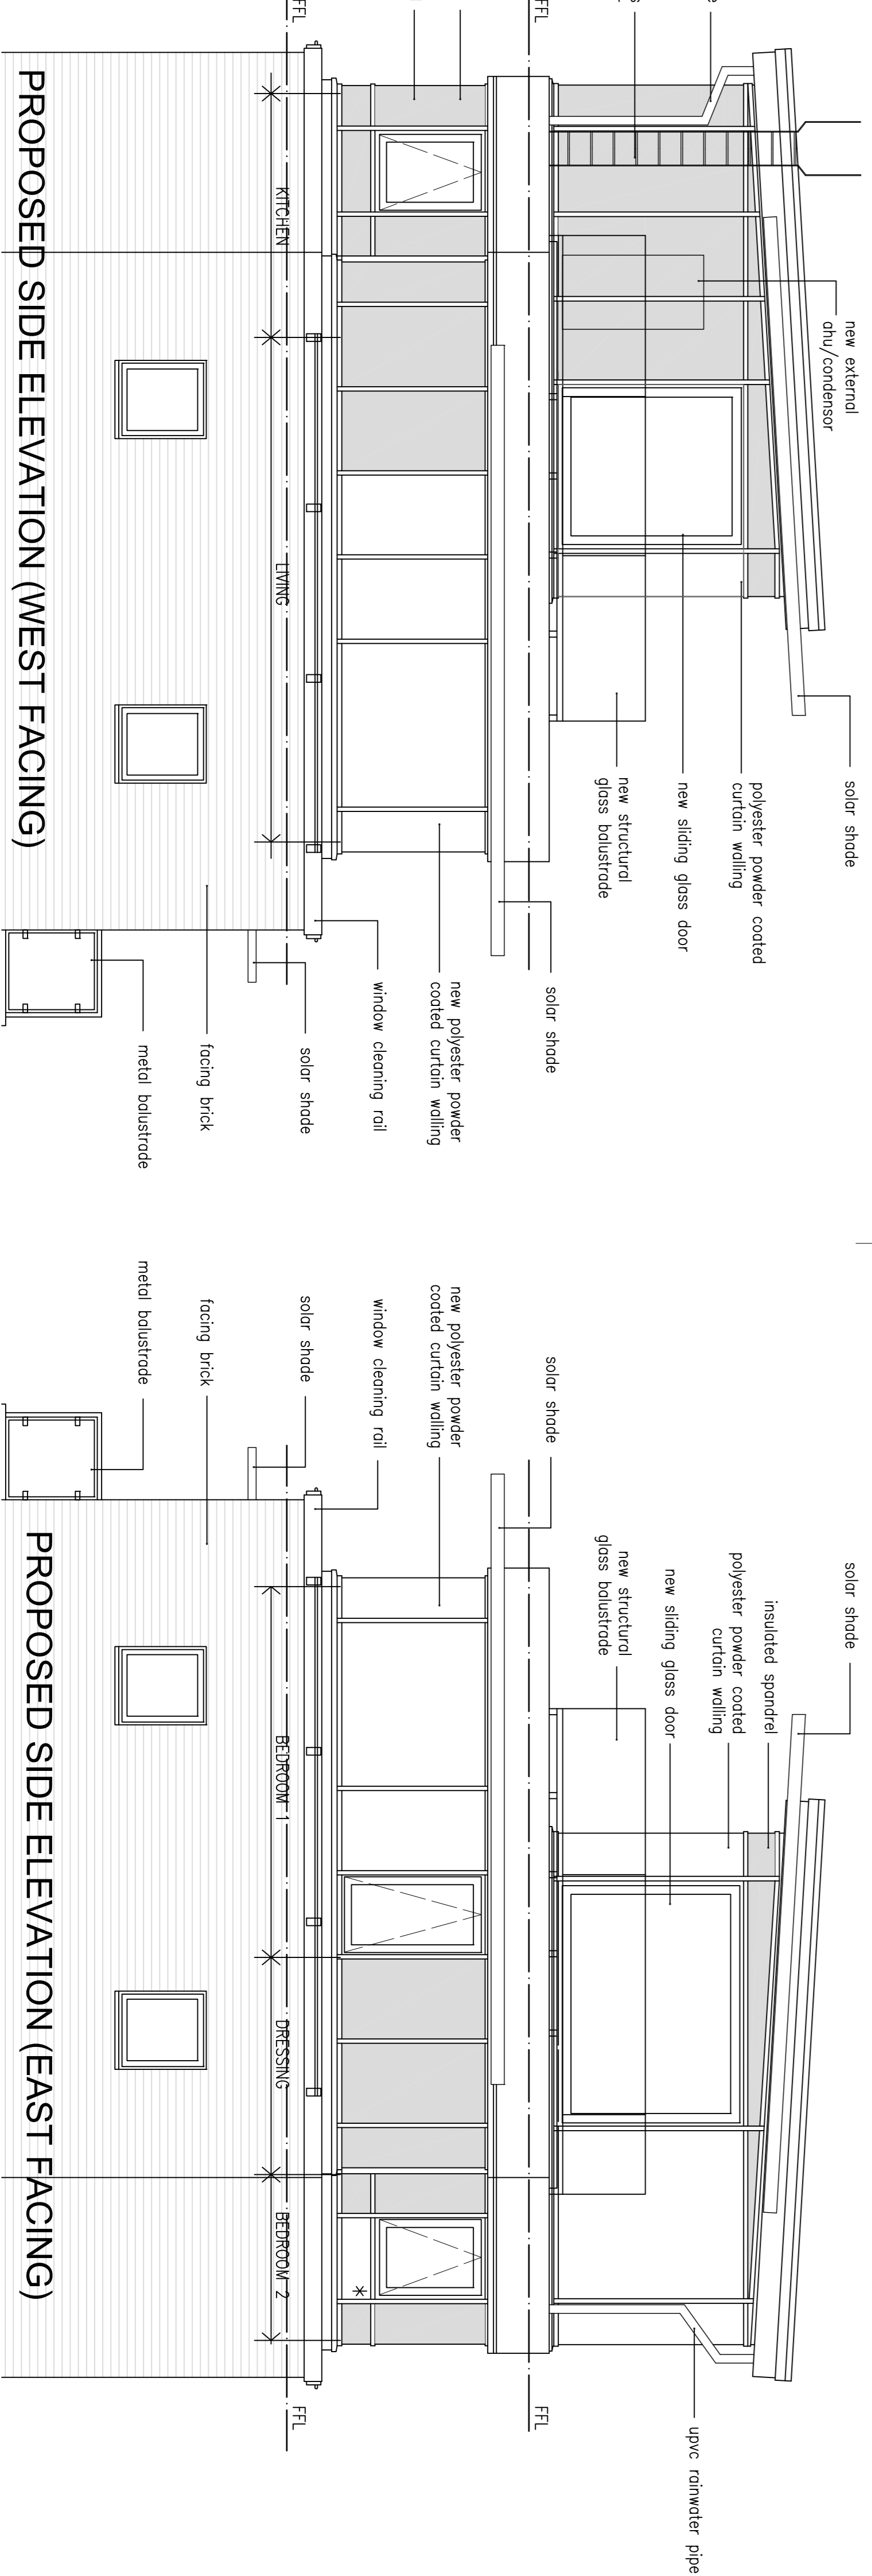

PROPOSED REAR ELEVATION (NORTH FACING)

PROPOSED SIDE ELEVATION (EAST FACING)

PROPOSED SIDE ELEVATION (WEST FACING)