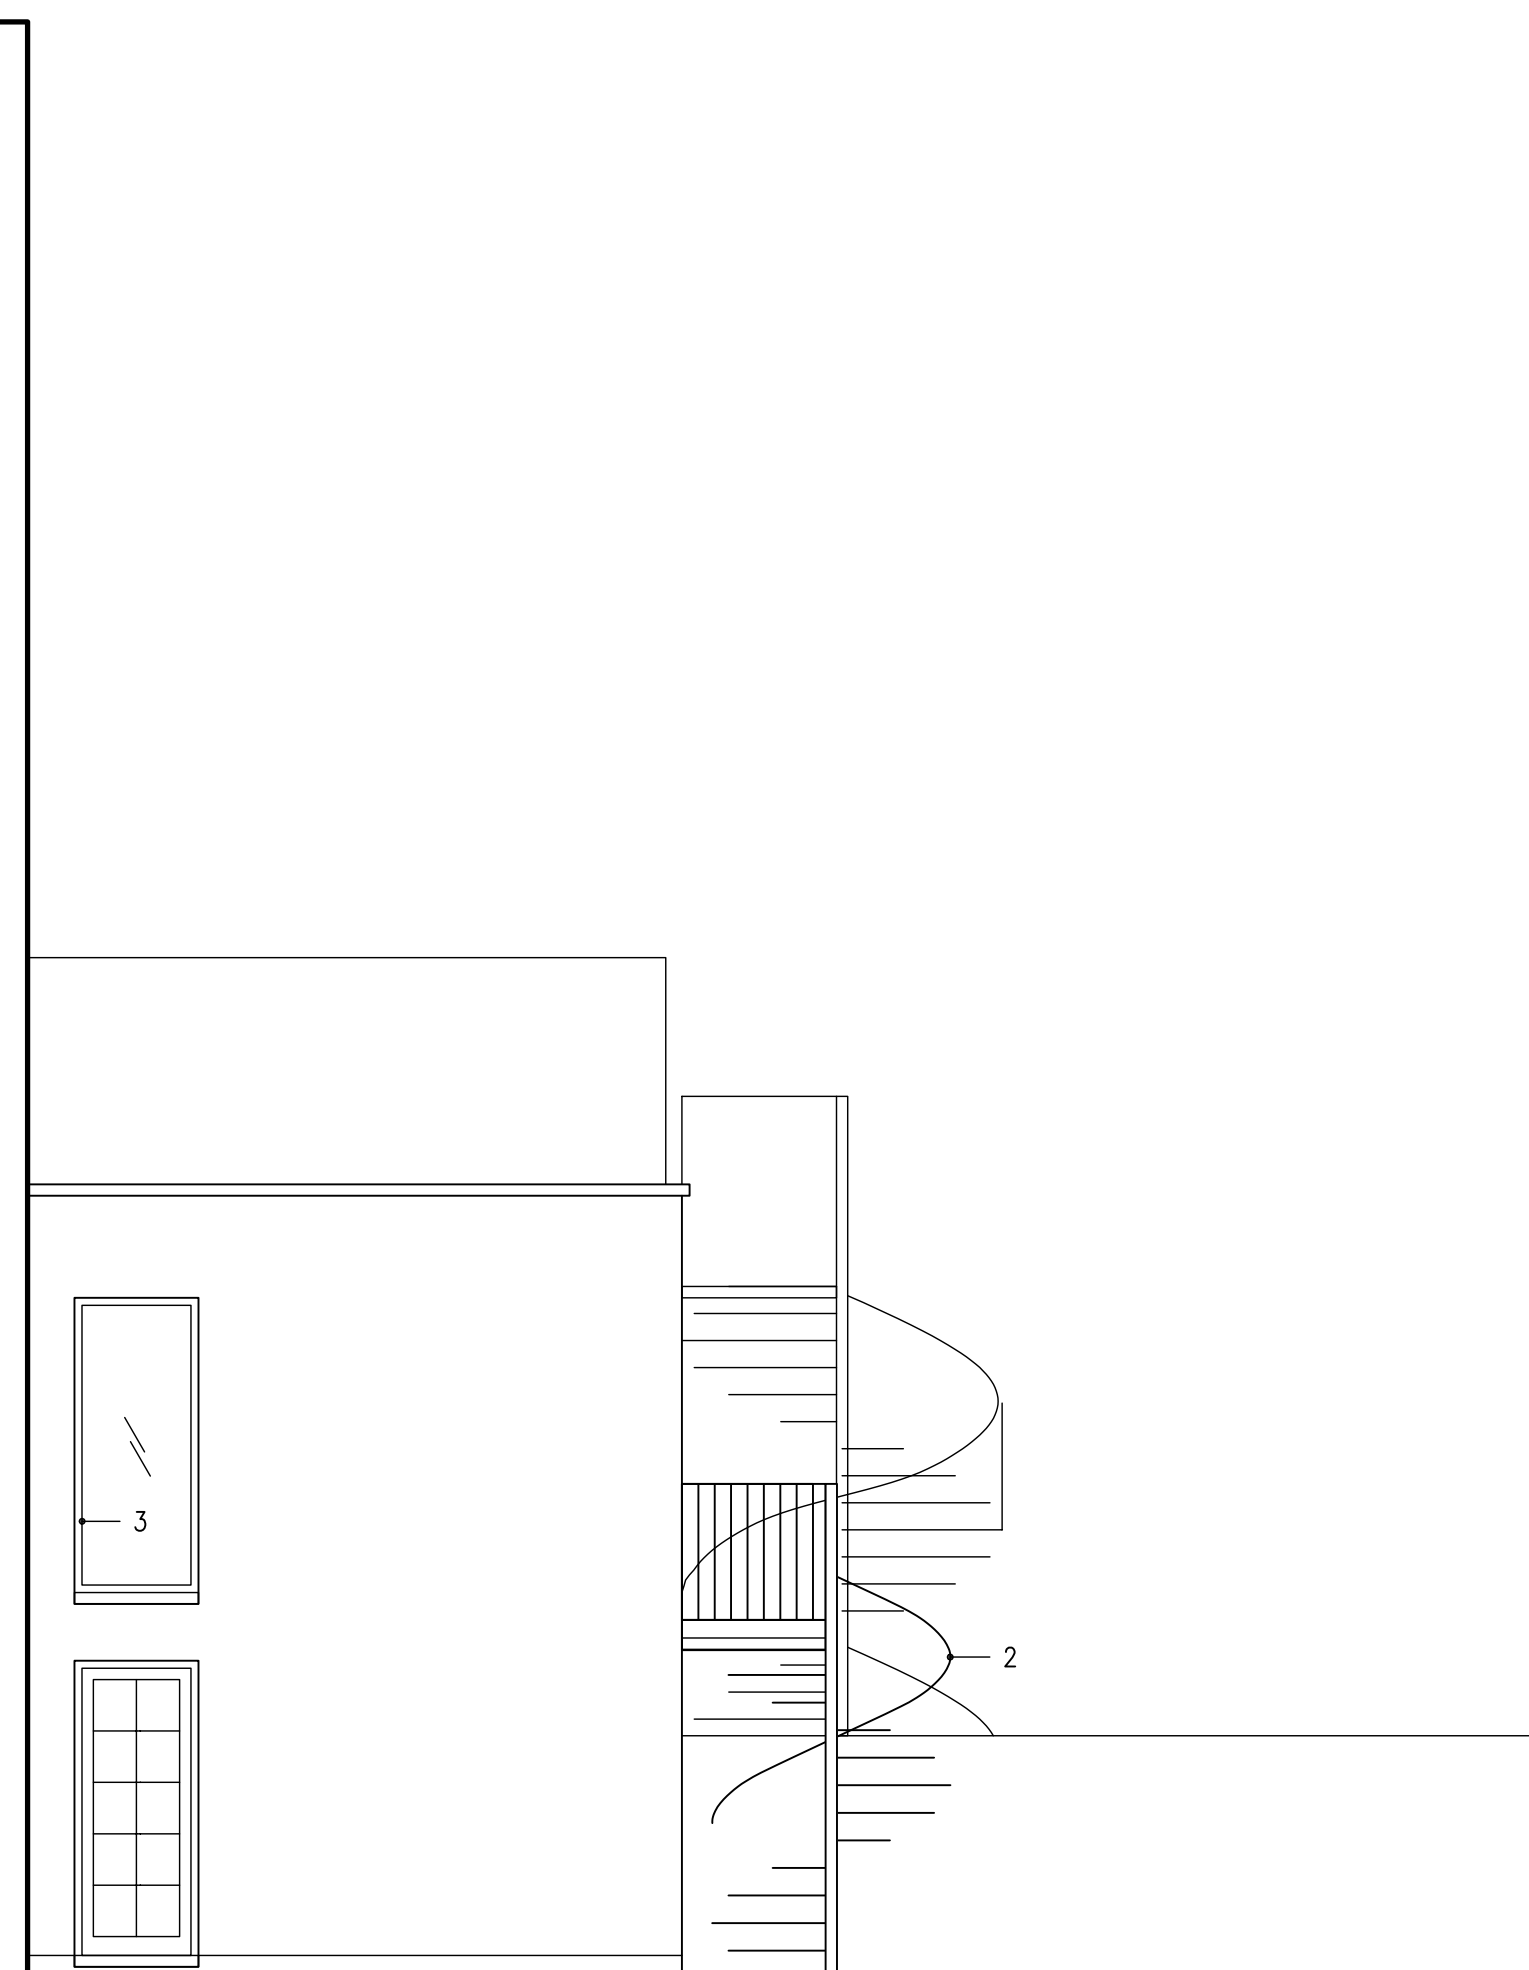

Notes:  
 Copyright belongs to M A King Plans  
 Linear dimensions are in millimetres  
 Levels are in metres  
 All dimensions to be checked on site

Rear

Rear Side

B 31.07.19 Mirror spiral stair  
 A 30.07.19 Change to spiral stair

**M A King Plans**  
 2A Theobalds Road  
 London WC1X 8PN  
 07976 603076  
 makingplans@btopenworld.com

Project  
 115 Torriano Avenue  
 London  
 NW5 2RX

Title  
 Elevations as Proposed

Drawn/Checked	mak	CO
Date	June 2019	
Scale	1/100 @ A3, 1/50 @ A1	
Project Number	OC115TA	
Drawing No/Revision	A0211	B