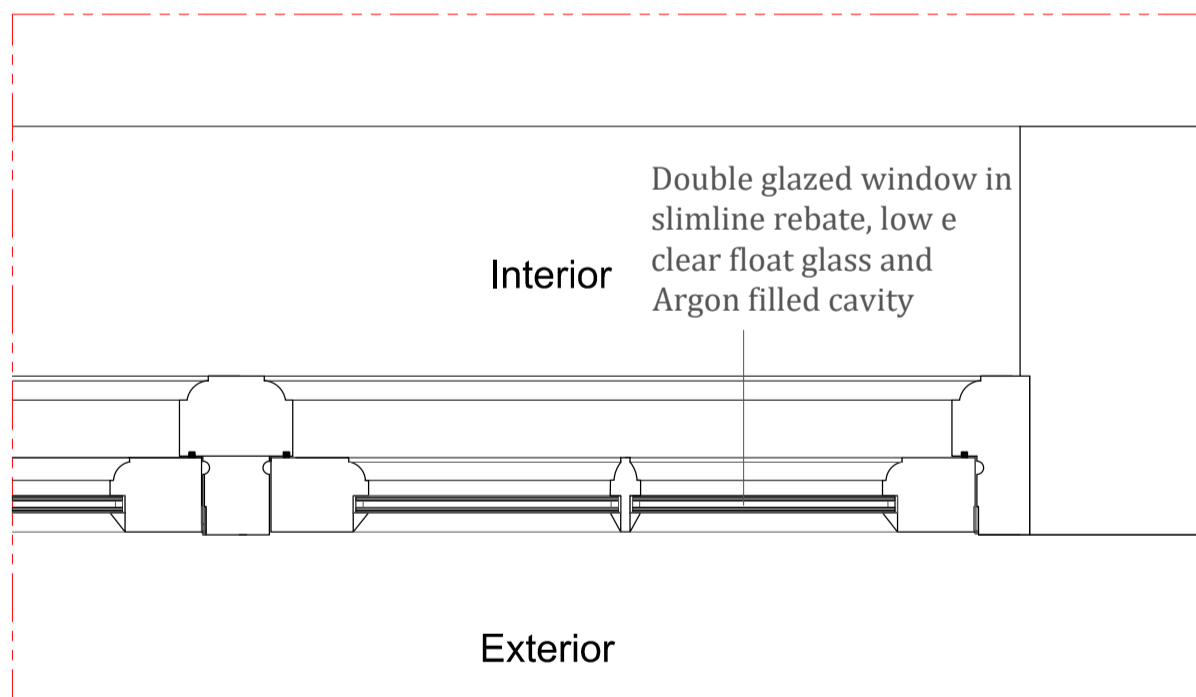

Exterior Elevation - details

Section - details

Plan

Proposed window details

3 Makepeace Avenue Highgate

GEORGIA CRISTEA ARCHITECT 17 RIPON ROAD LONDON N17 6EP tel: 0751 411 2736 georgia.cristea@gmail.com	scale: 1:5 @A2	PROJECT ADDRESS: 3 Makepeace Avenue Highgate London N6 6EL PROPOSED WINDOWS DETAILS client: Carole and Dr. Richard Thomas Project No.: 018	DWG NO: 018/11R
	date: 20.07.19		DO NOT SCALE FROM THIS DRAWING check all dimensions on site or with architects