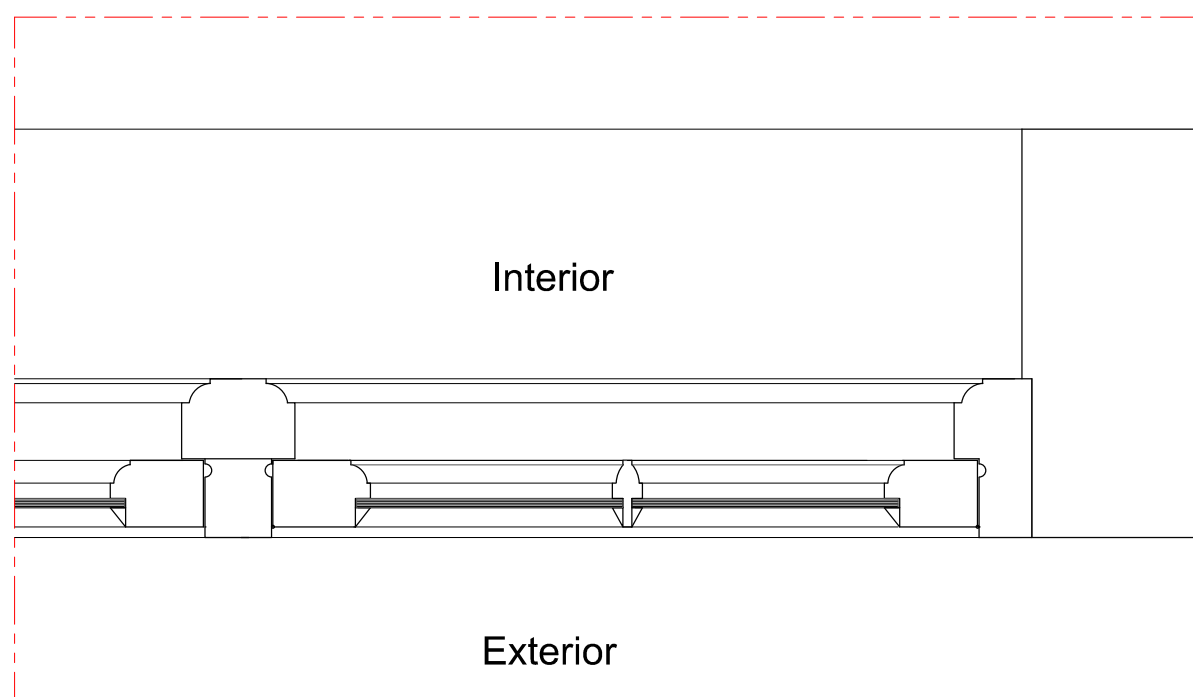

Exterior Elevation - details

Section - details

Plan

# Existing window details

## 3 Makepeace Avenue Highgate

GEORGIA CRISTEA ARCHITECT 17 RIPON ROAD LONDON N17 6EP Tel: 0751 411 2736 georgia.cristea@gmail.com	scale: 1:5 @A2	PROJECT ADDRESS: 3 Makepeace Avenue Highgate London N6 6EL EXISTING WINDOWS DETAILS client: Carole and Dr. Richard Thomas Project No.: 018	DWG NO: 018/10R
	date: 20.07.19		DO NOT SCALE FROM THIS DRAWING check all dimensions on site or with architects