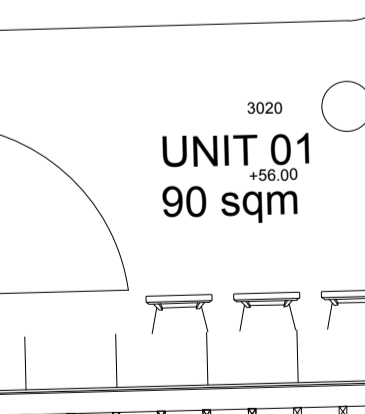

buckley design associates

m 07903 314 524

Clients: Noble House Project: Swains Lane, London N6 6QX

Scale: 1:50 @ A3 Title: Planting Proposals Wine Bar Street Frontage Date: JULY 2019