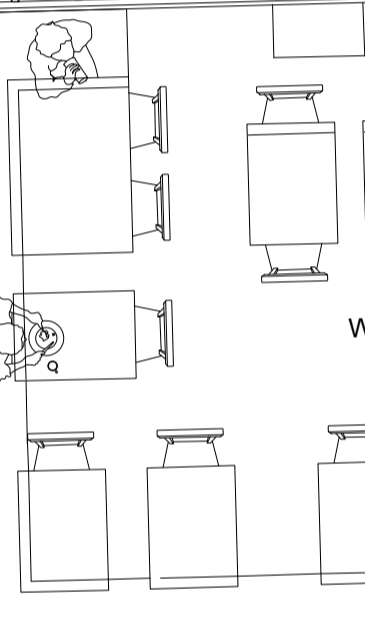

Taxus baccata HEDGE clipped and maintained at 600mm tall (Yew)

58no Taxus baccata hedging plants  
planted at 450mm centres  
allowed to grow to 600mm tall  
maintained as a clipped low  
wide hedge

PLANTER

CHANGE OF FLOOR  
FINNISH

VEHICULAR  
ACCESS

RESIDENTIAL  
ENTRANCE

PUBLIC  
FOOTPATH

HIGHGATE WEST HILL

Full	Height	Shelves	(Open)
Gelato			
Deli			

buckley design associates

m 07903 314 524

Clients: Noble House Project: Swains Lane, London N6 6QX

Scale: 1:50 @ A3 Title: Planting Proposals Wine Bar Street Frontage Date: JULY 2019