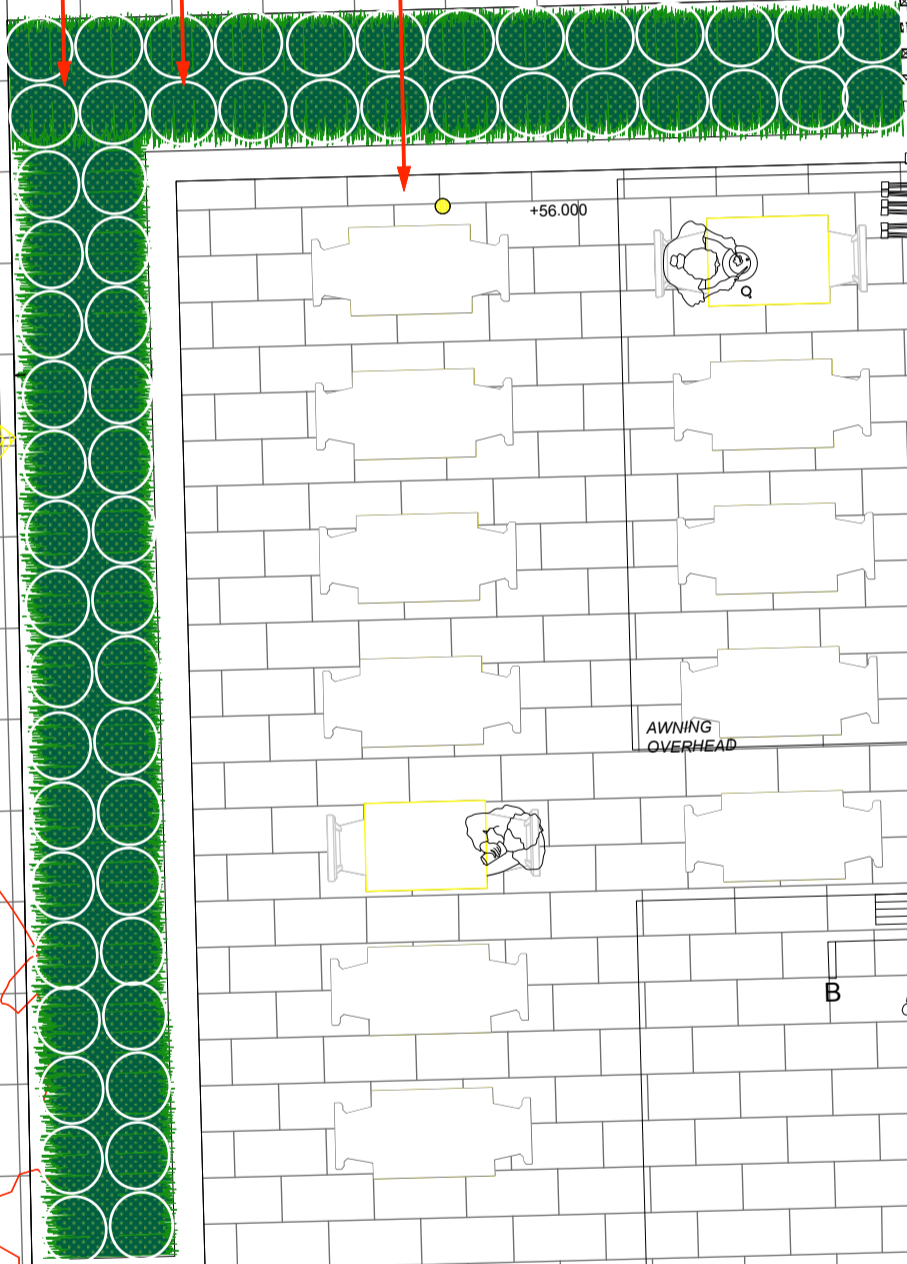

Taxus baccata HEDGE clipped and maintained at 600mm tall (Yew)

58no Taxus baccata hedging plants  
planted at 450mm centres  
allowed to grow to 600mm tall  
maintained as a clipped low  
wide hedge

PLANTER

CHANGE OF FLOOR  
FINNISH

VEHICULAR  
ACCESS

RESIDENTIAL  
ENTRANCE

PUBLIC  
FOOTPATH

HIGHGATE WEST HILL

Full	Height	Shelves	(Open)
Gelato			
Deli			

buckley design associates

m 07903 314 524

Clients: Noble House Project: Swains Lane, London N6 6QX

Scale: 1:50 @ A3 Title: Planting Proposals Wine Bar Street Frontage Date: JULY 2019