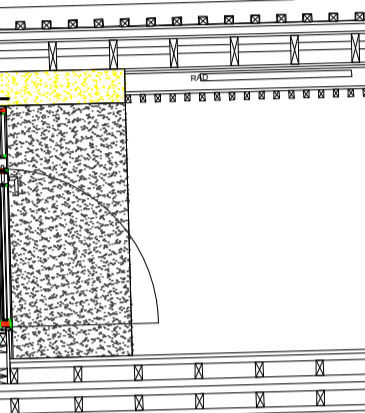

Taxus baccata HEDGE clipped and maintained at 600mm tall (Yew)

58no Taxus baccata hedging plants  
planted at 450mm centres  
allowed to grow to 600mm tall  
maintained as a clipped low  
wide hedge

PLANTER

CHANGE OF FLOOR  
FINNISH

VEHICULAR  
ACCESS

RESIDENTIAL  
ENTRANCE

PUBLIC  
FOOTPATH

HIGHGATE WEST HILL

Full	Height	Shelves	(Open)
Gelato			
Deli			

buckley design associates

m 07903 314 524

Clients: Noble House Project: Swains Lane, London N6 6QX

Scale: 1:50 @ A3 Title: Planting Proposals Wine Bar Street Frontage Date: JULY 2019