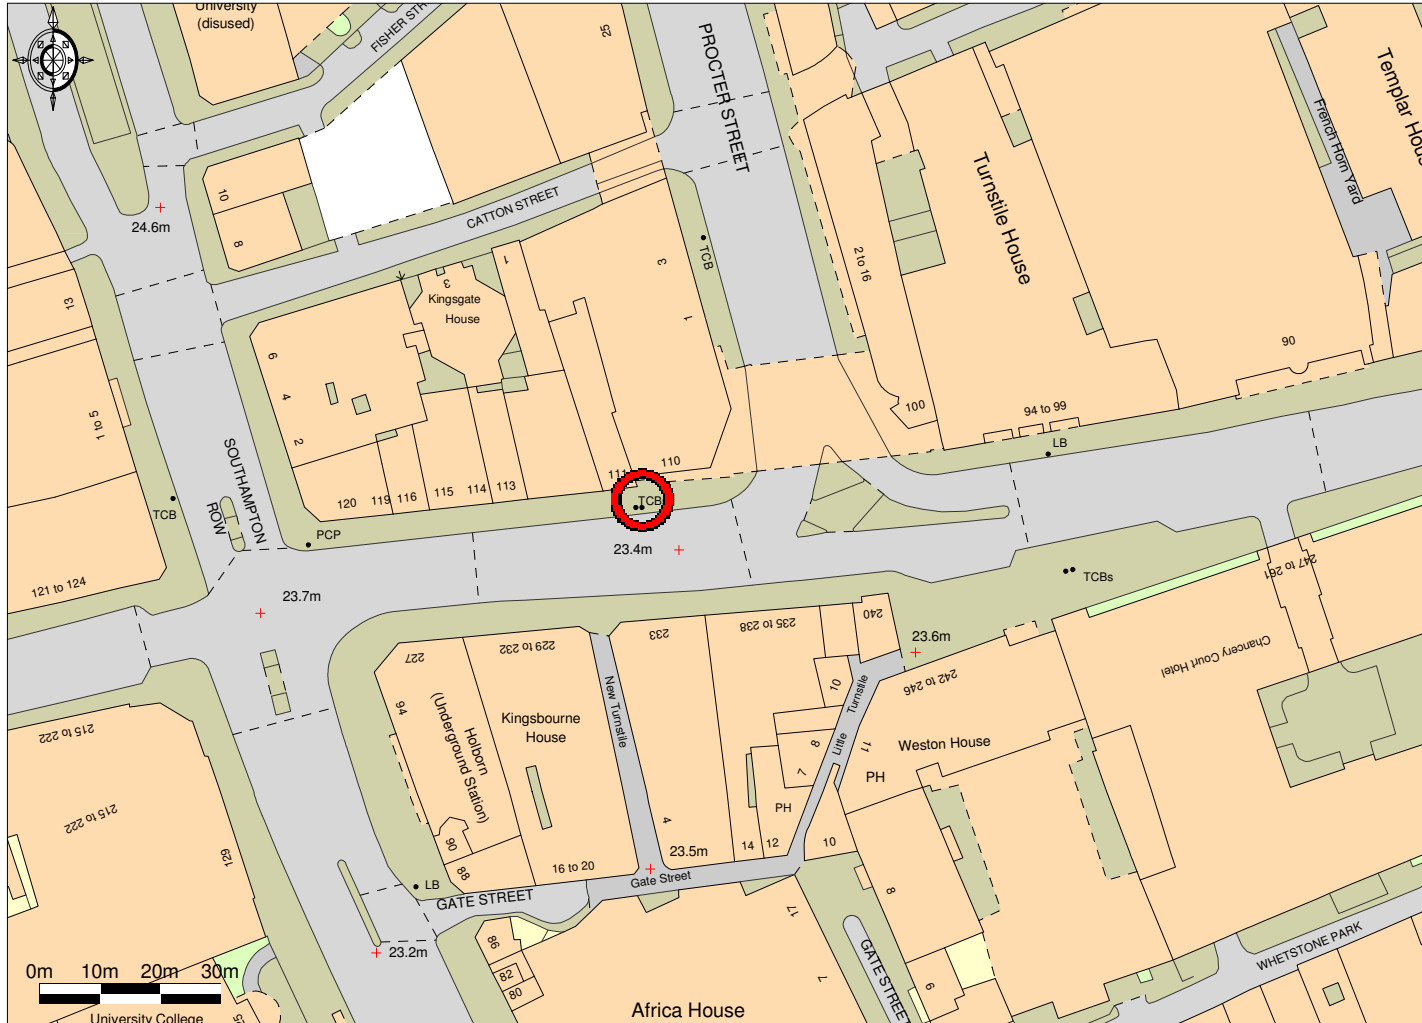

Telephone Kiosks outside 111 High Holborn, London

Ordnance Survey © Crown Copyright 2018. All rights reserved. Licence number 100022432. Plotted Scale - 1:1250