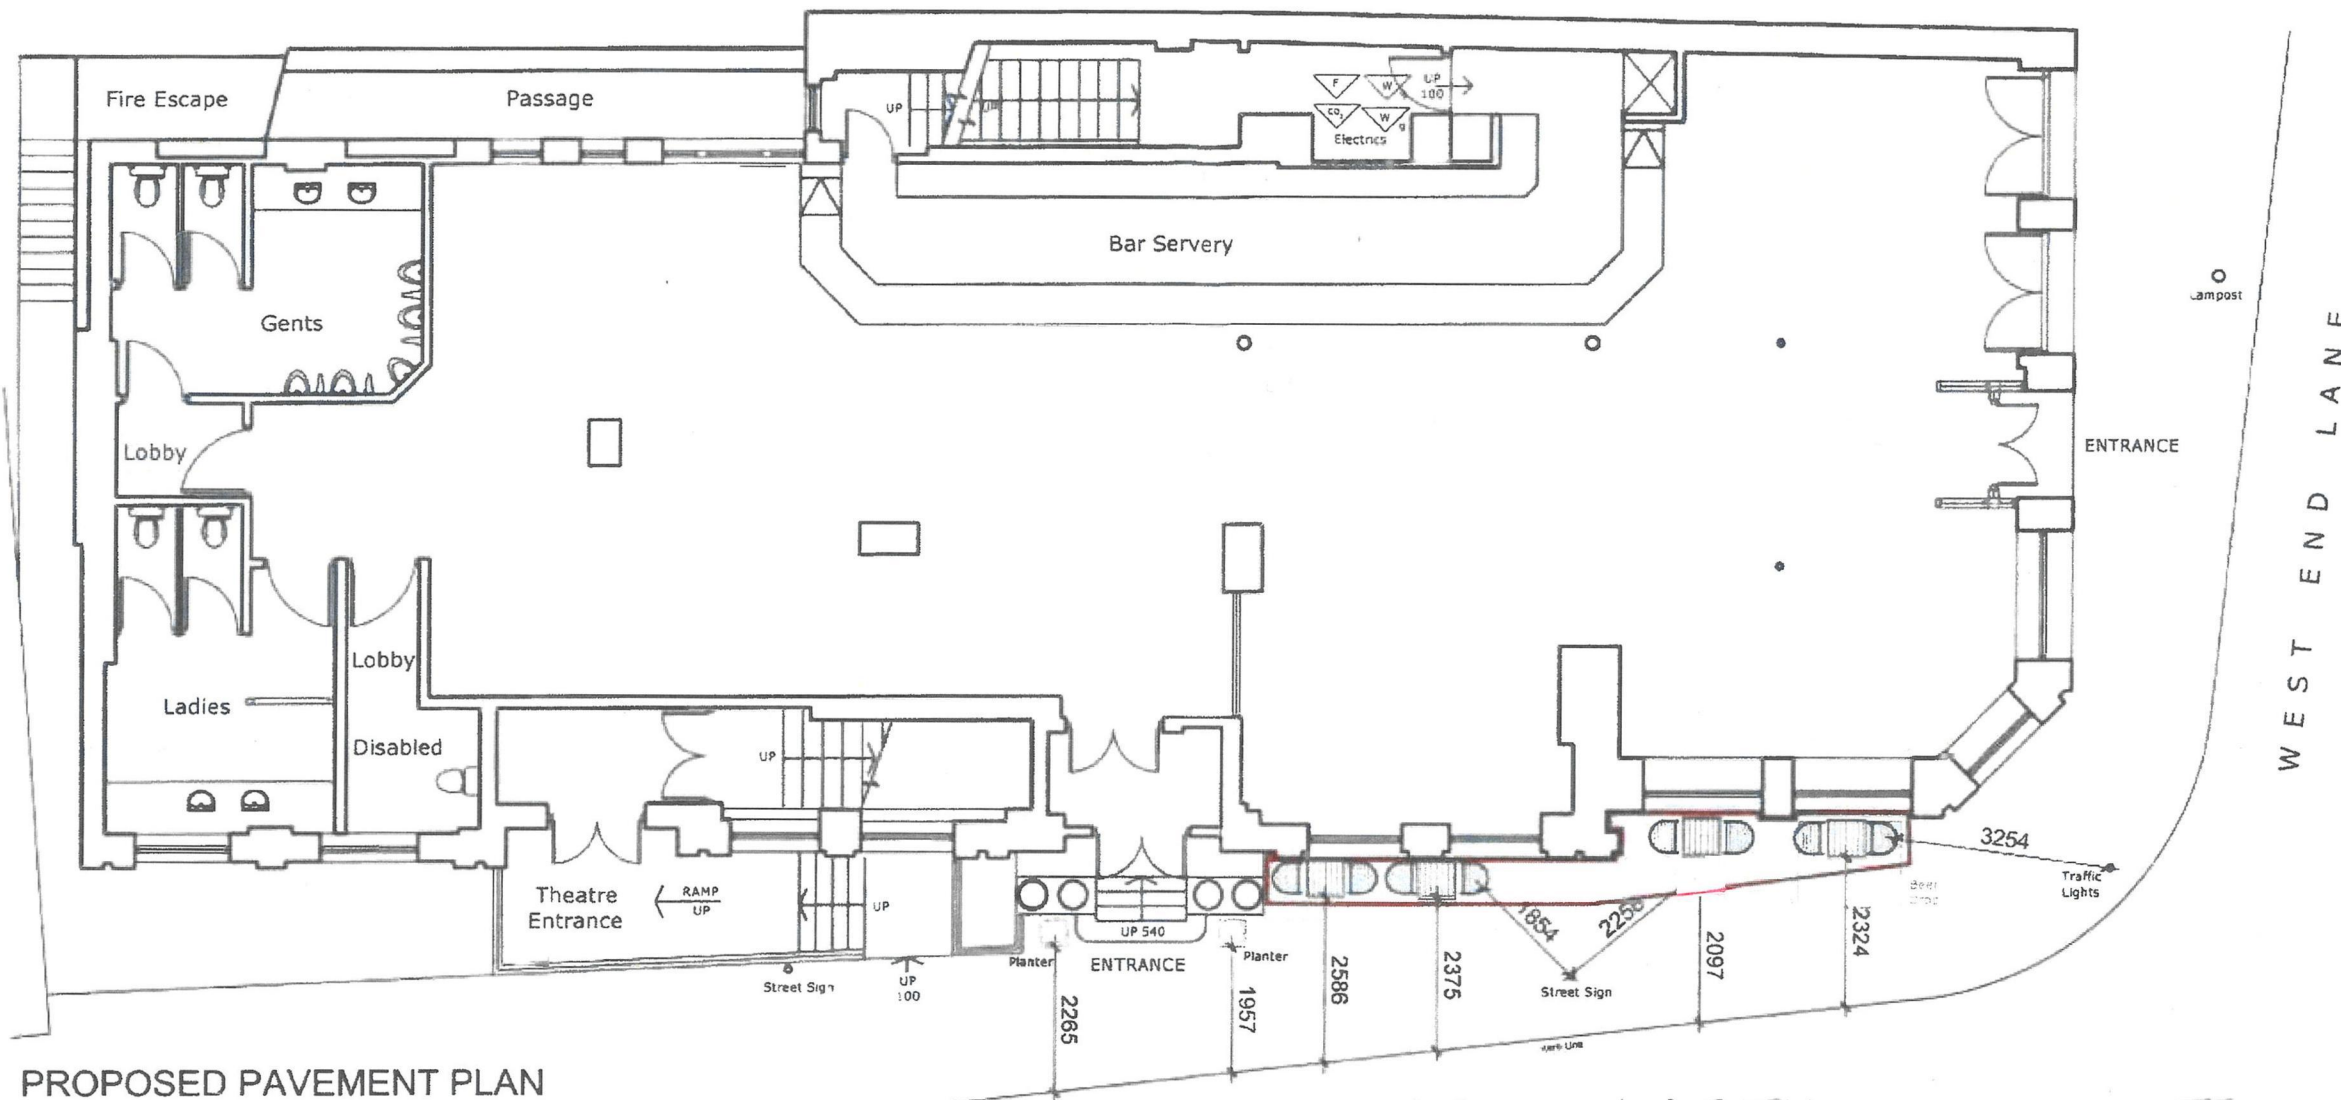

ANNEX 1

BROADHURST GARDENS